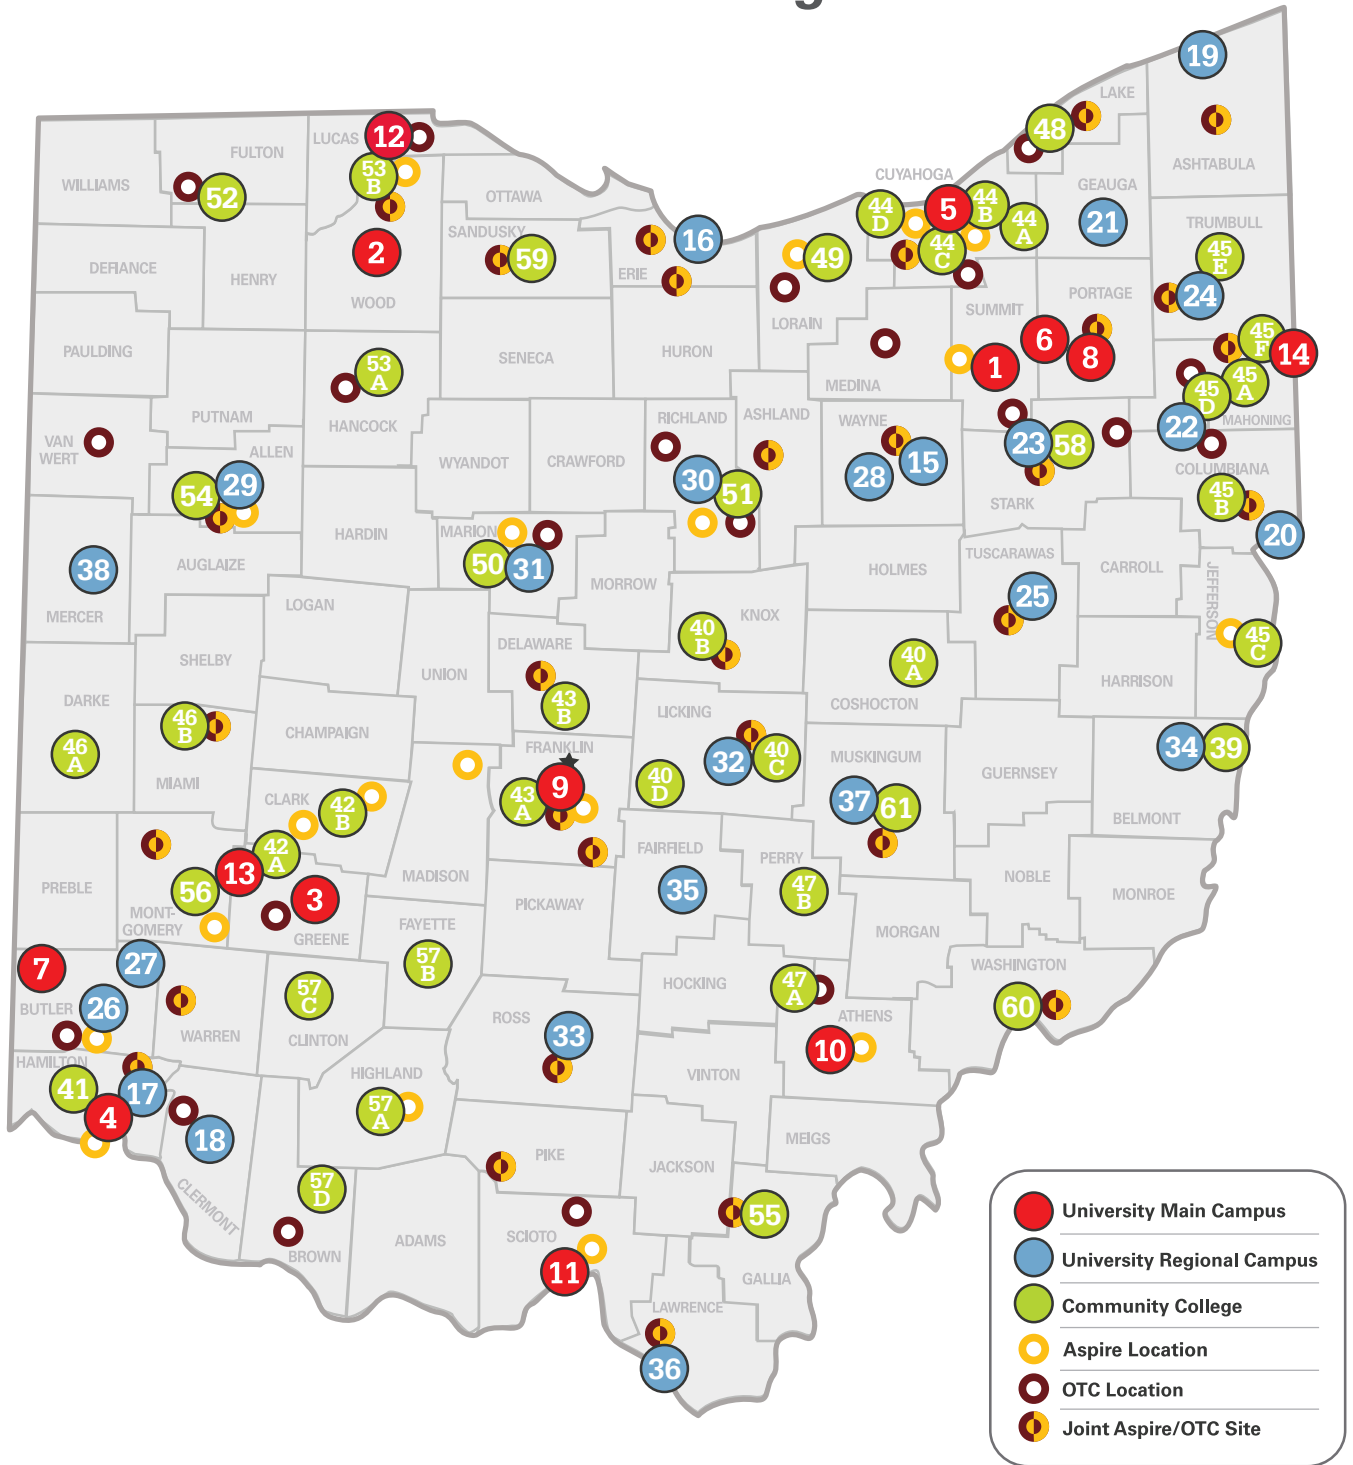

# Ohio Public Universities & Colleges

## Universities

1. The University of Akron
2. Bowling Green State University
3. Central State University
4. University of Cincinnati
5. Cleveland State University
6. Kent State University
7. Miami University
8. Northeast Ohio Medical University
9. The Ohio State University
10. Ohio University
11. Shawnee State University
12. The University of Toledo
13. Wright State University
14. Youngstown State University

## Regional Campuses

15. The University of Akron - Wayne
16. Bowling Green State University - Firelands
17. University of Cincinnati - Blue Ash
18. University of Cincinnati - Clermont
19. Kent State University - Ashtabula
20. Kent State University - East Liverpool
21. Kent State University - Geauga
22. Kent State University - Salem
23. Kent State University - Stark
24. Kent State University - Trumbull
25. Kent State University - Tuscarawas
26. Miami University - Hamilton
27. Miami University - Middletown
28. The Ohio State University Agricultural Technical Institute
29. The Ohio State University - Lima
30. The Ohio State University - Mansfield
31. The Ohio State University - Marion
32. The Ohio State University - Newark
33. Ohio University - Chillicothe
34. Ohio University - Eastern
35. Ohio University - Lancaster
36. Ohio University - Southern
37. Ohio University - Zanesville
38. Wright State University - Lake

**MAHONING:** Mahoning County Career & Technical Center

**MARION:** Tri-Rivers Career Center

**MEDINA:** Medina County Career Center

**RICHLAND:** Madison Adult Career Center; Pioneer Career & Technology Center