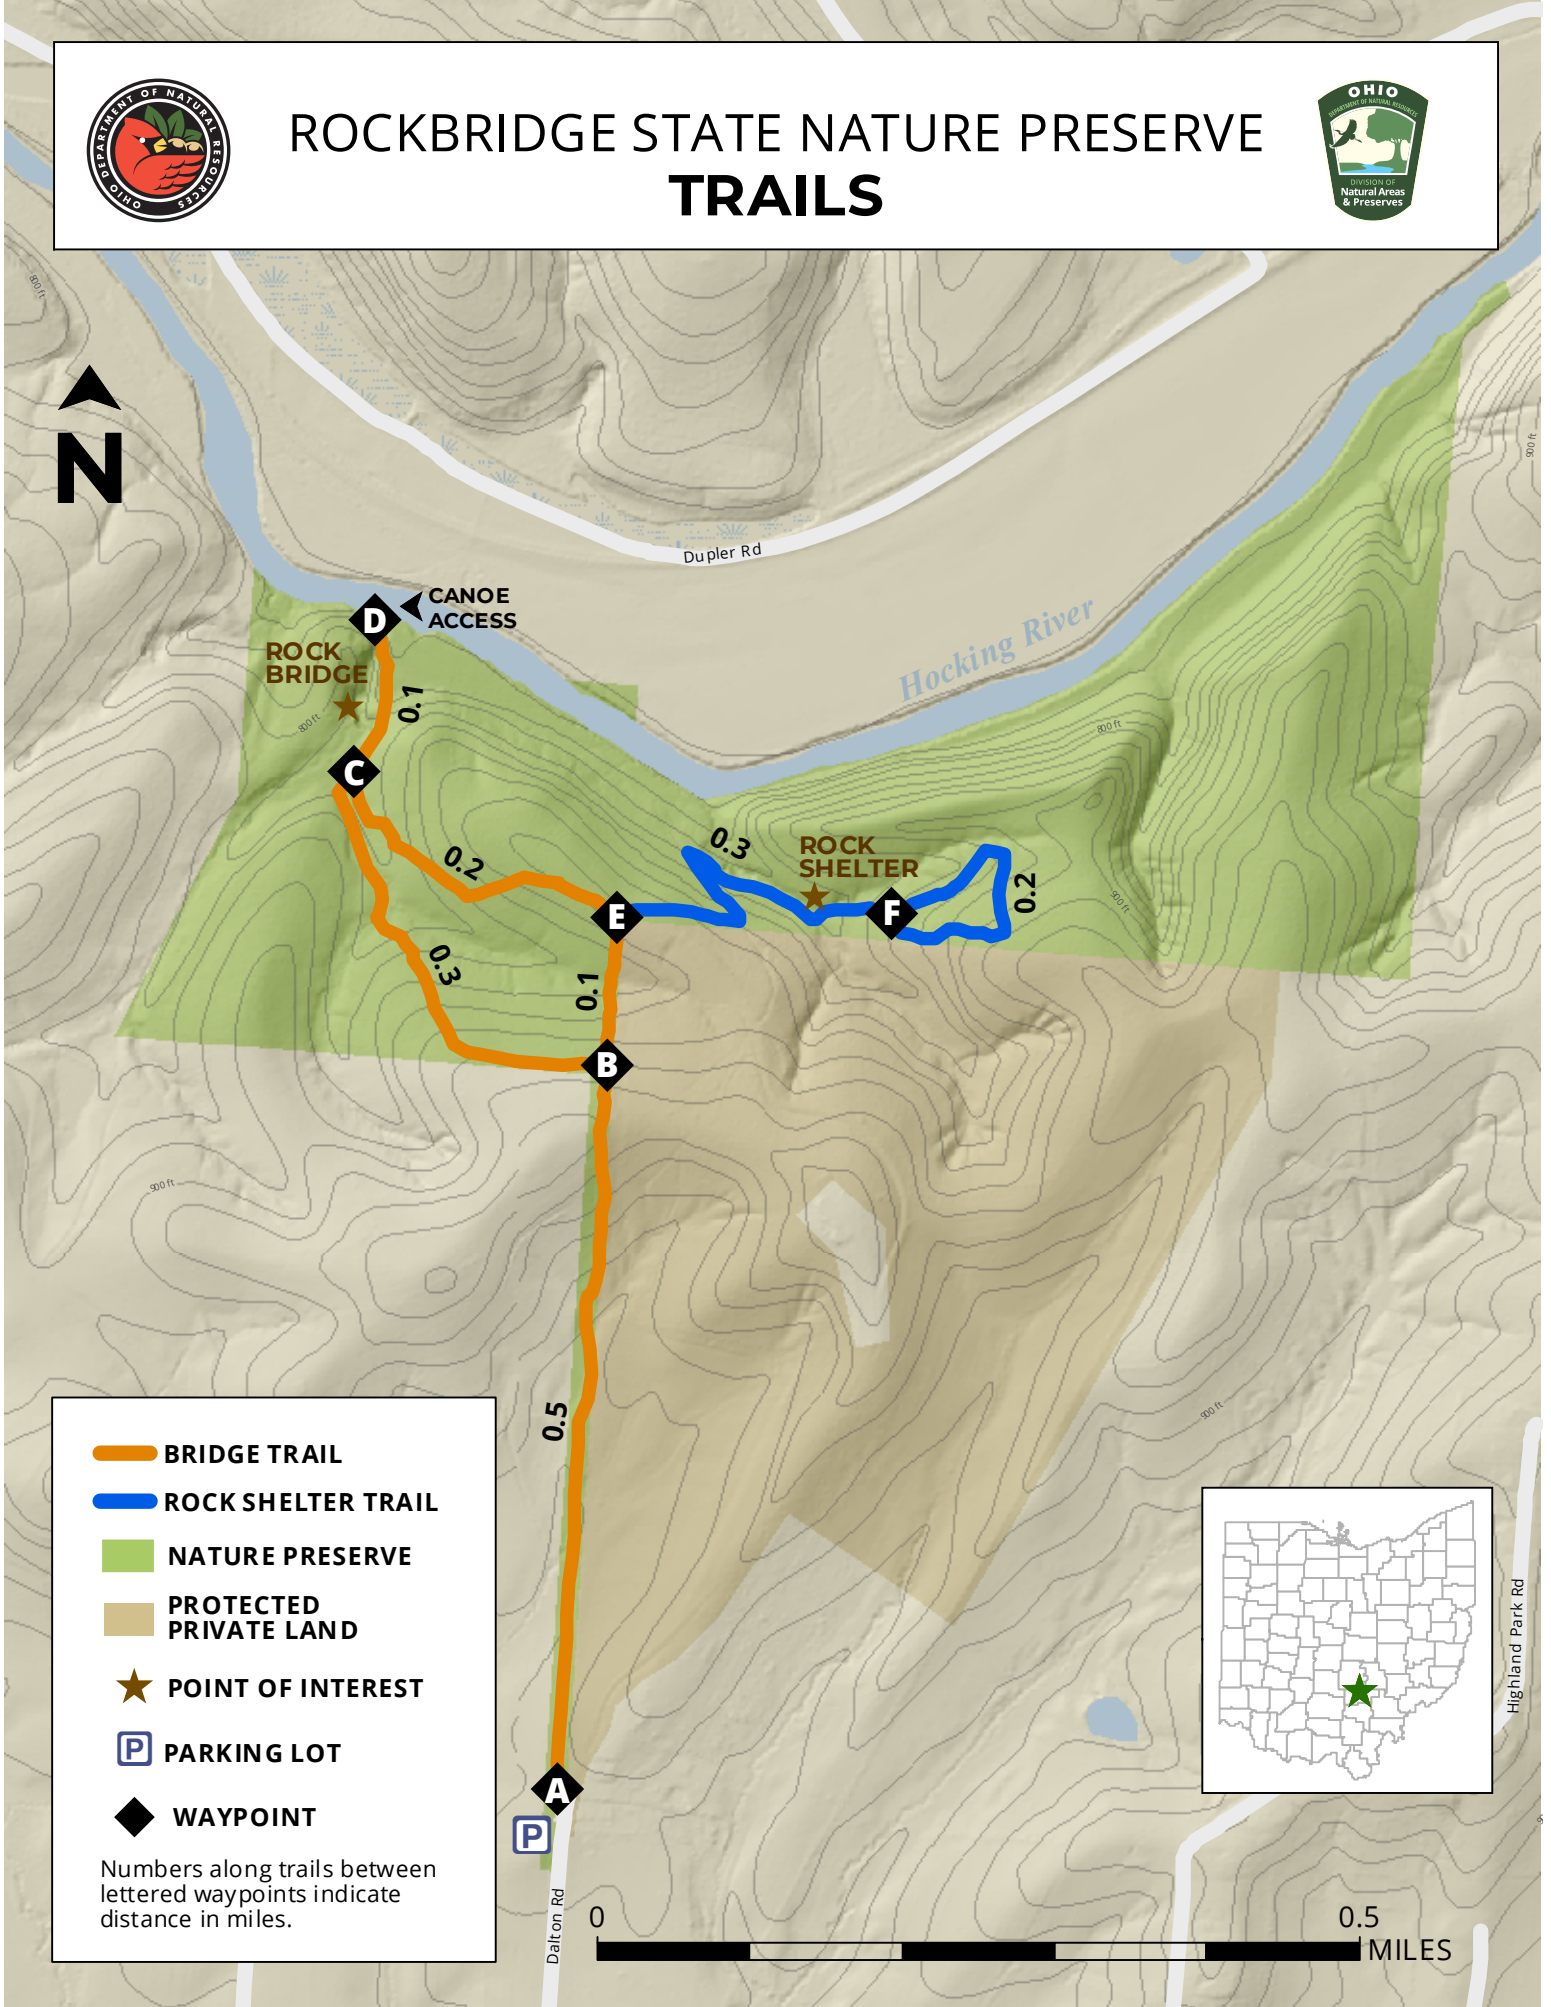

ROCKBRIDGE STATE NATURE PRESERVE TRAILS

- BRIDGE TRAIL**
- ROCK SHELTER TRAIL**
- NATURE PRESERVE**
- PROTECTED PRIVATE LAND**
- POINT OF INTEREST**
- PARKING LOT**
- WAYPOINT**

Numbers along trails between lettered waypoints indicate distance in miles.

Highland Park Rd