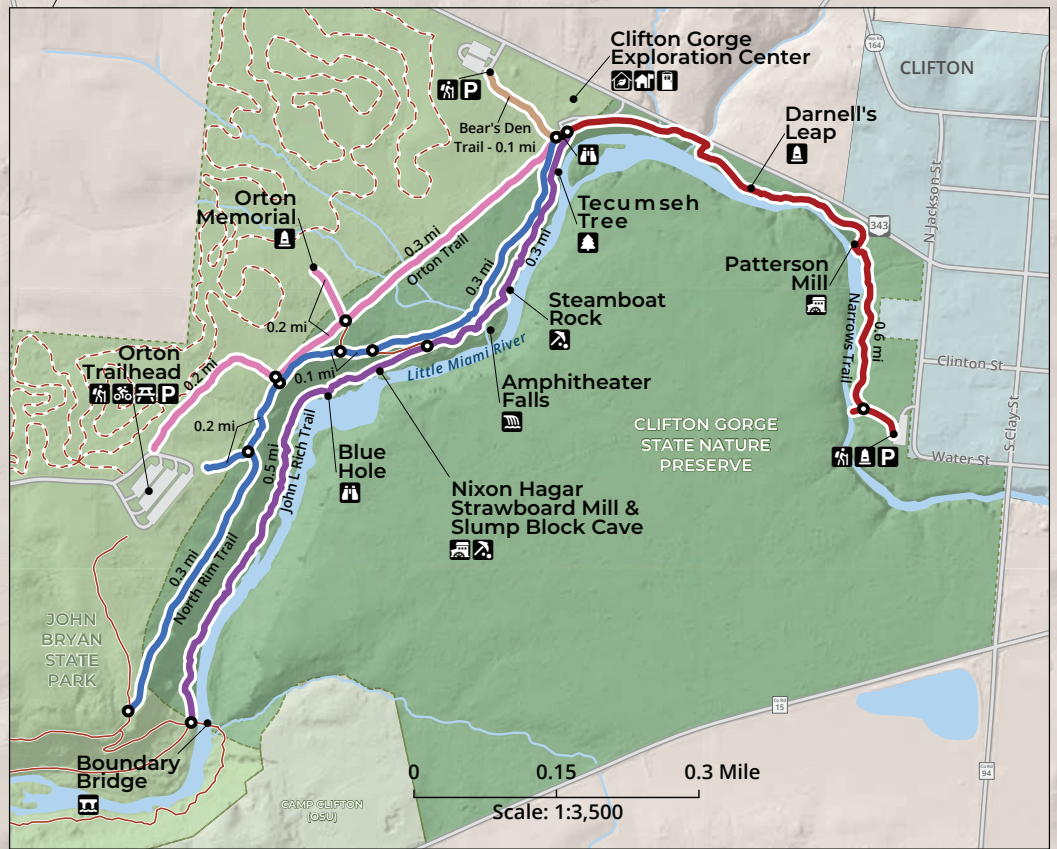

CLIFTON GORGE PRESERVE MAP

STAY ON DESIGNATED TRAILS.

NO PETS PERMITTED.

NO ALCOHOL PERMITTED.

NO PICKING OR COLLECTING OF FLOWERS OR OTHER NATURAL ITEMS.

EMERGENCIES CALL 911

NON-EMERGENCIES CALL #ODNR FOR A NATURAL RESOURCES OFFICER