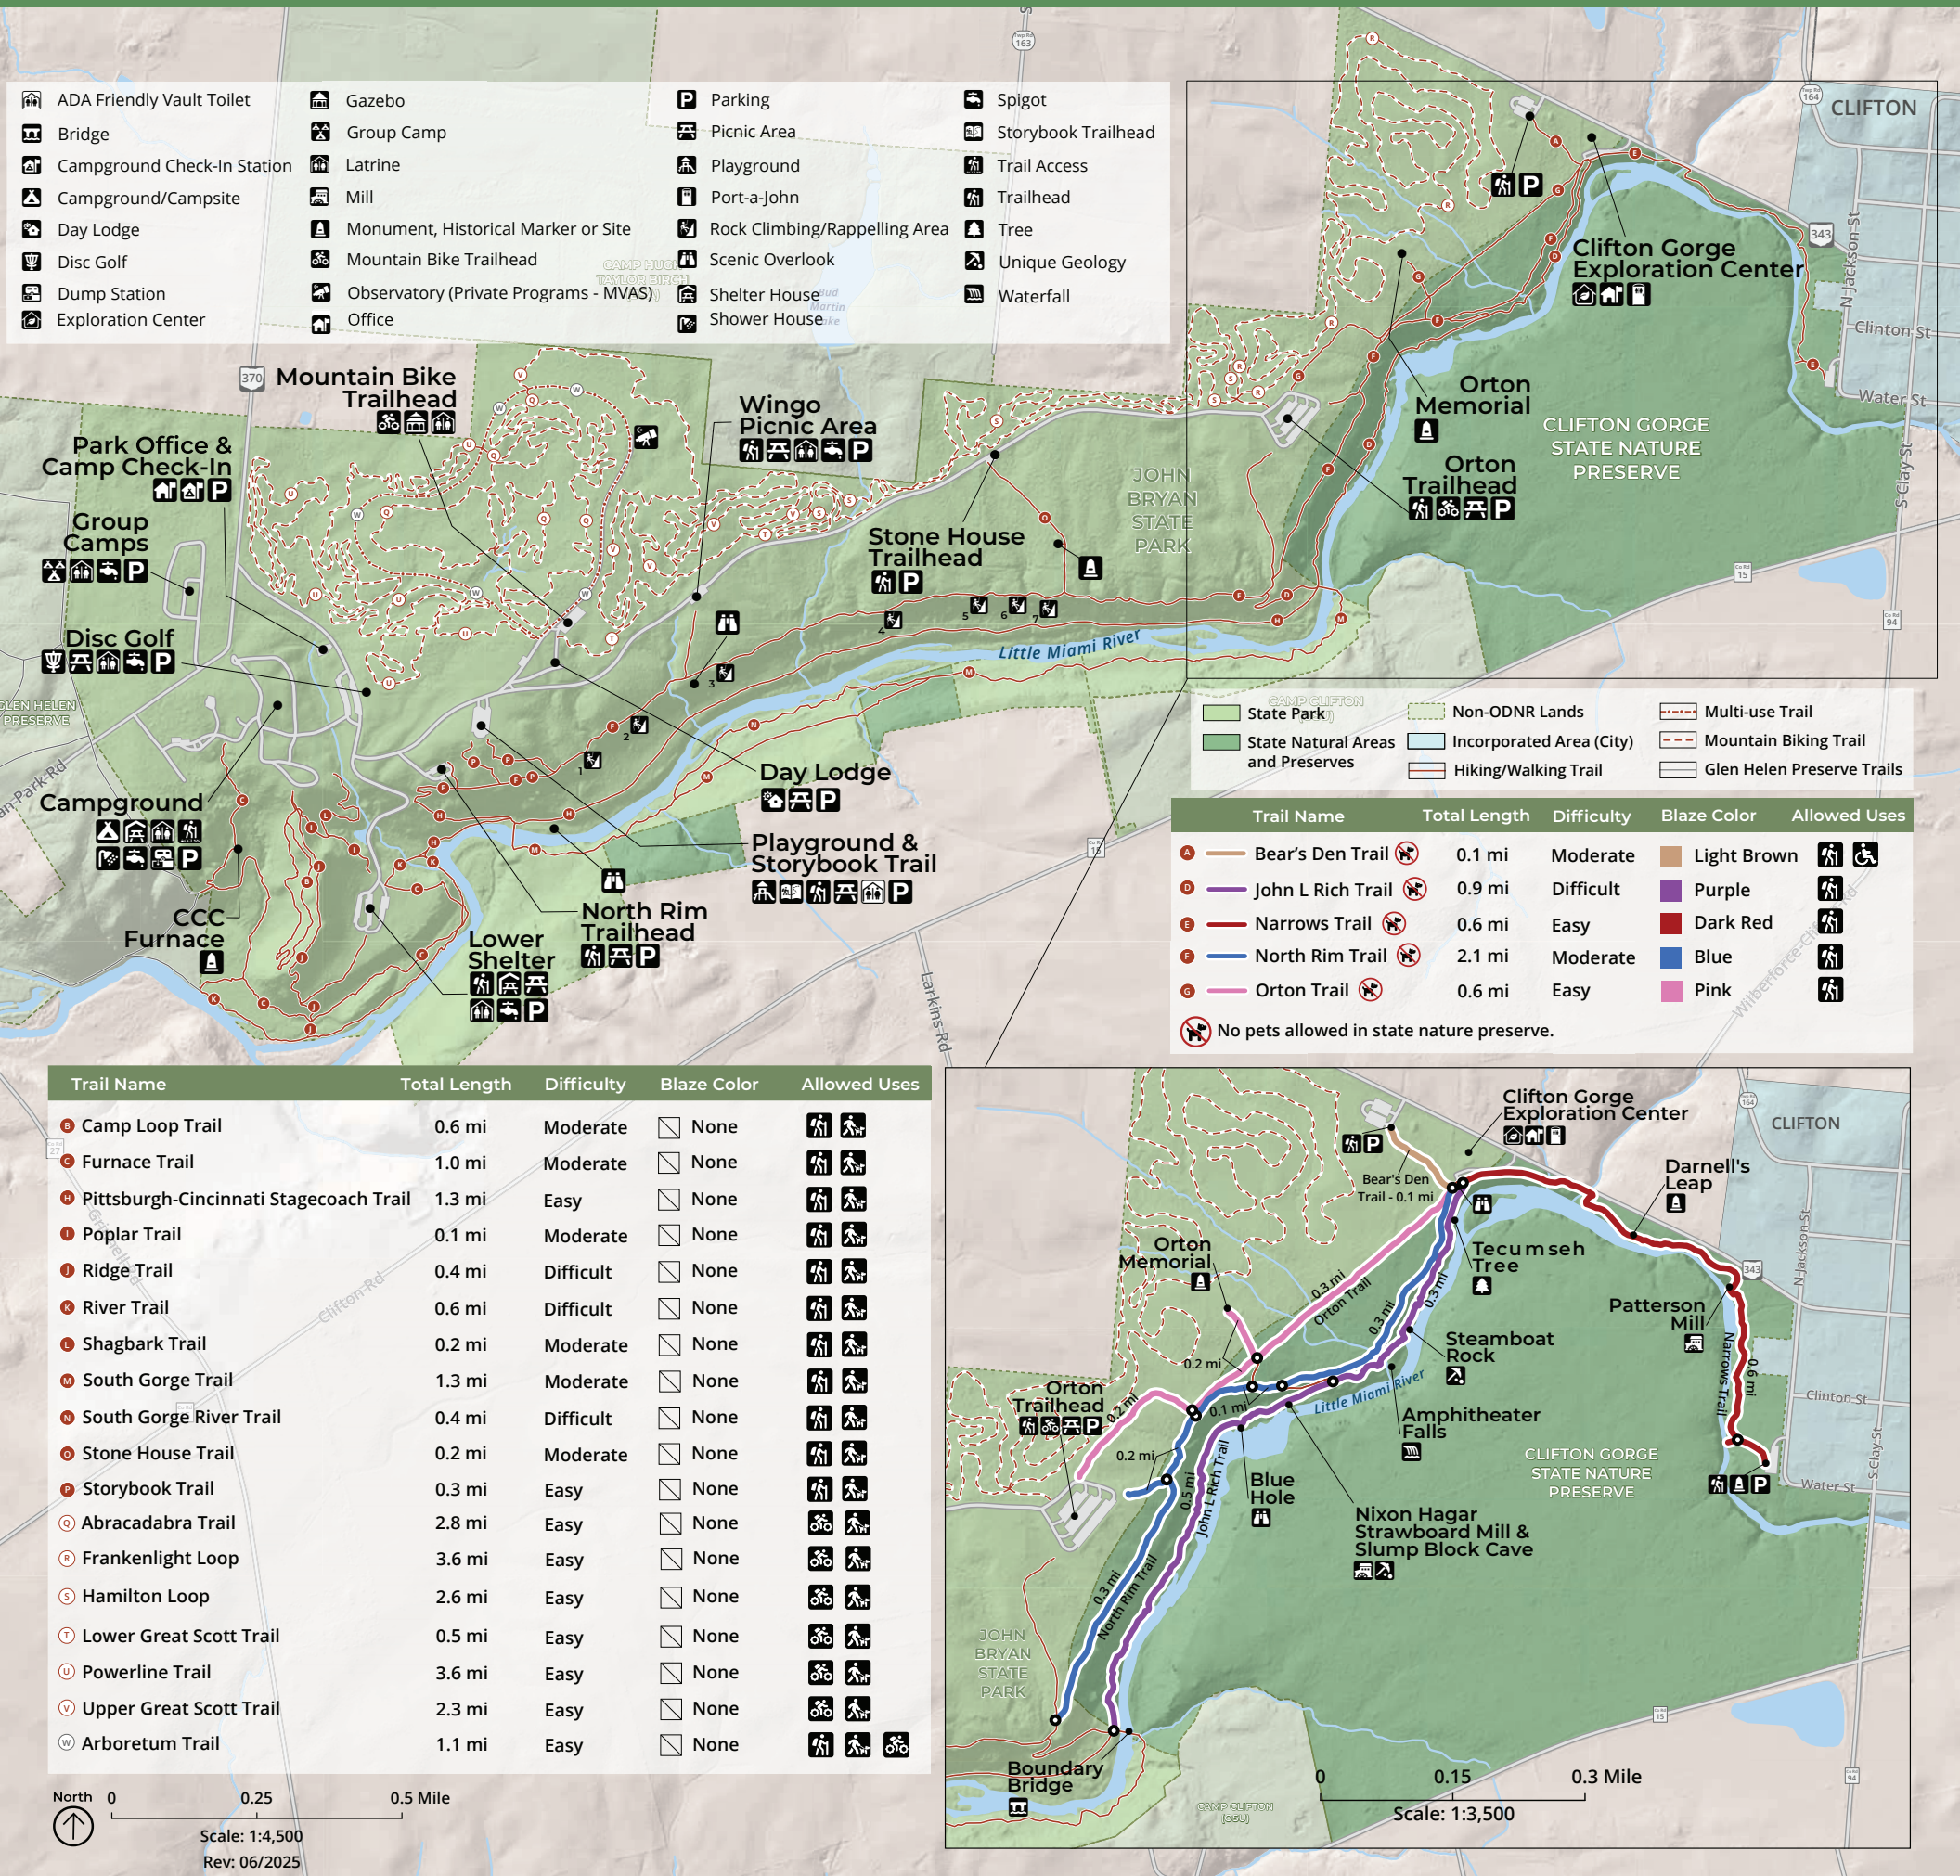

CLIFTON GORGE PRESERVE MAP

STAY ON DESIGNATED TRAILS.

NO PETS PERMITTED.

NO ALCOHOL PERMITTED.

NO PICKING OR COLLECTING OF FLOWERS OR OTHER NATURAL ITEMS.

EMERGENCIES CALL 911

NON-EMERGENCIES CALL #ODNR FOR A NATURAL RESOURCES OFFICER