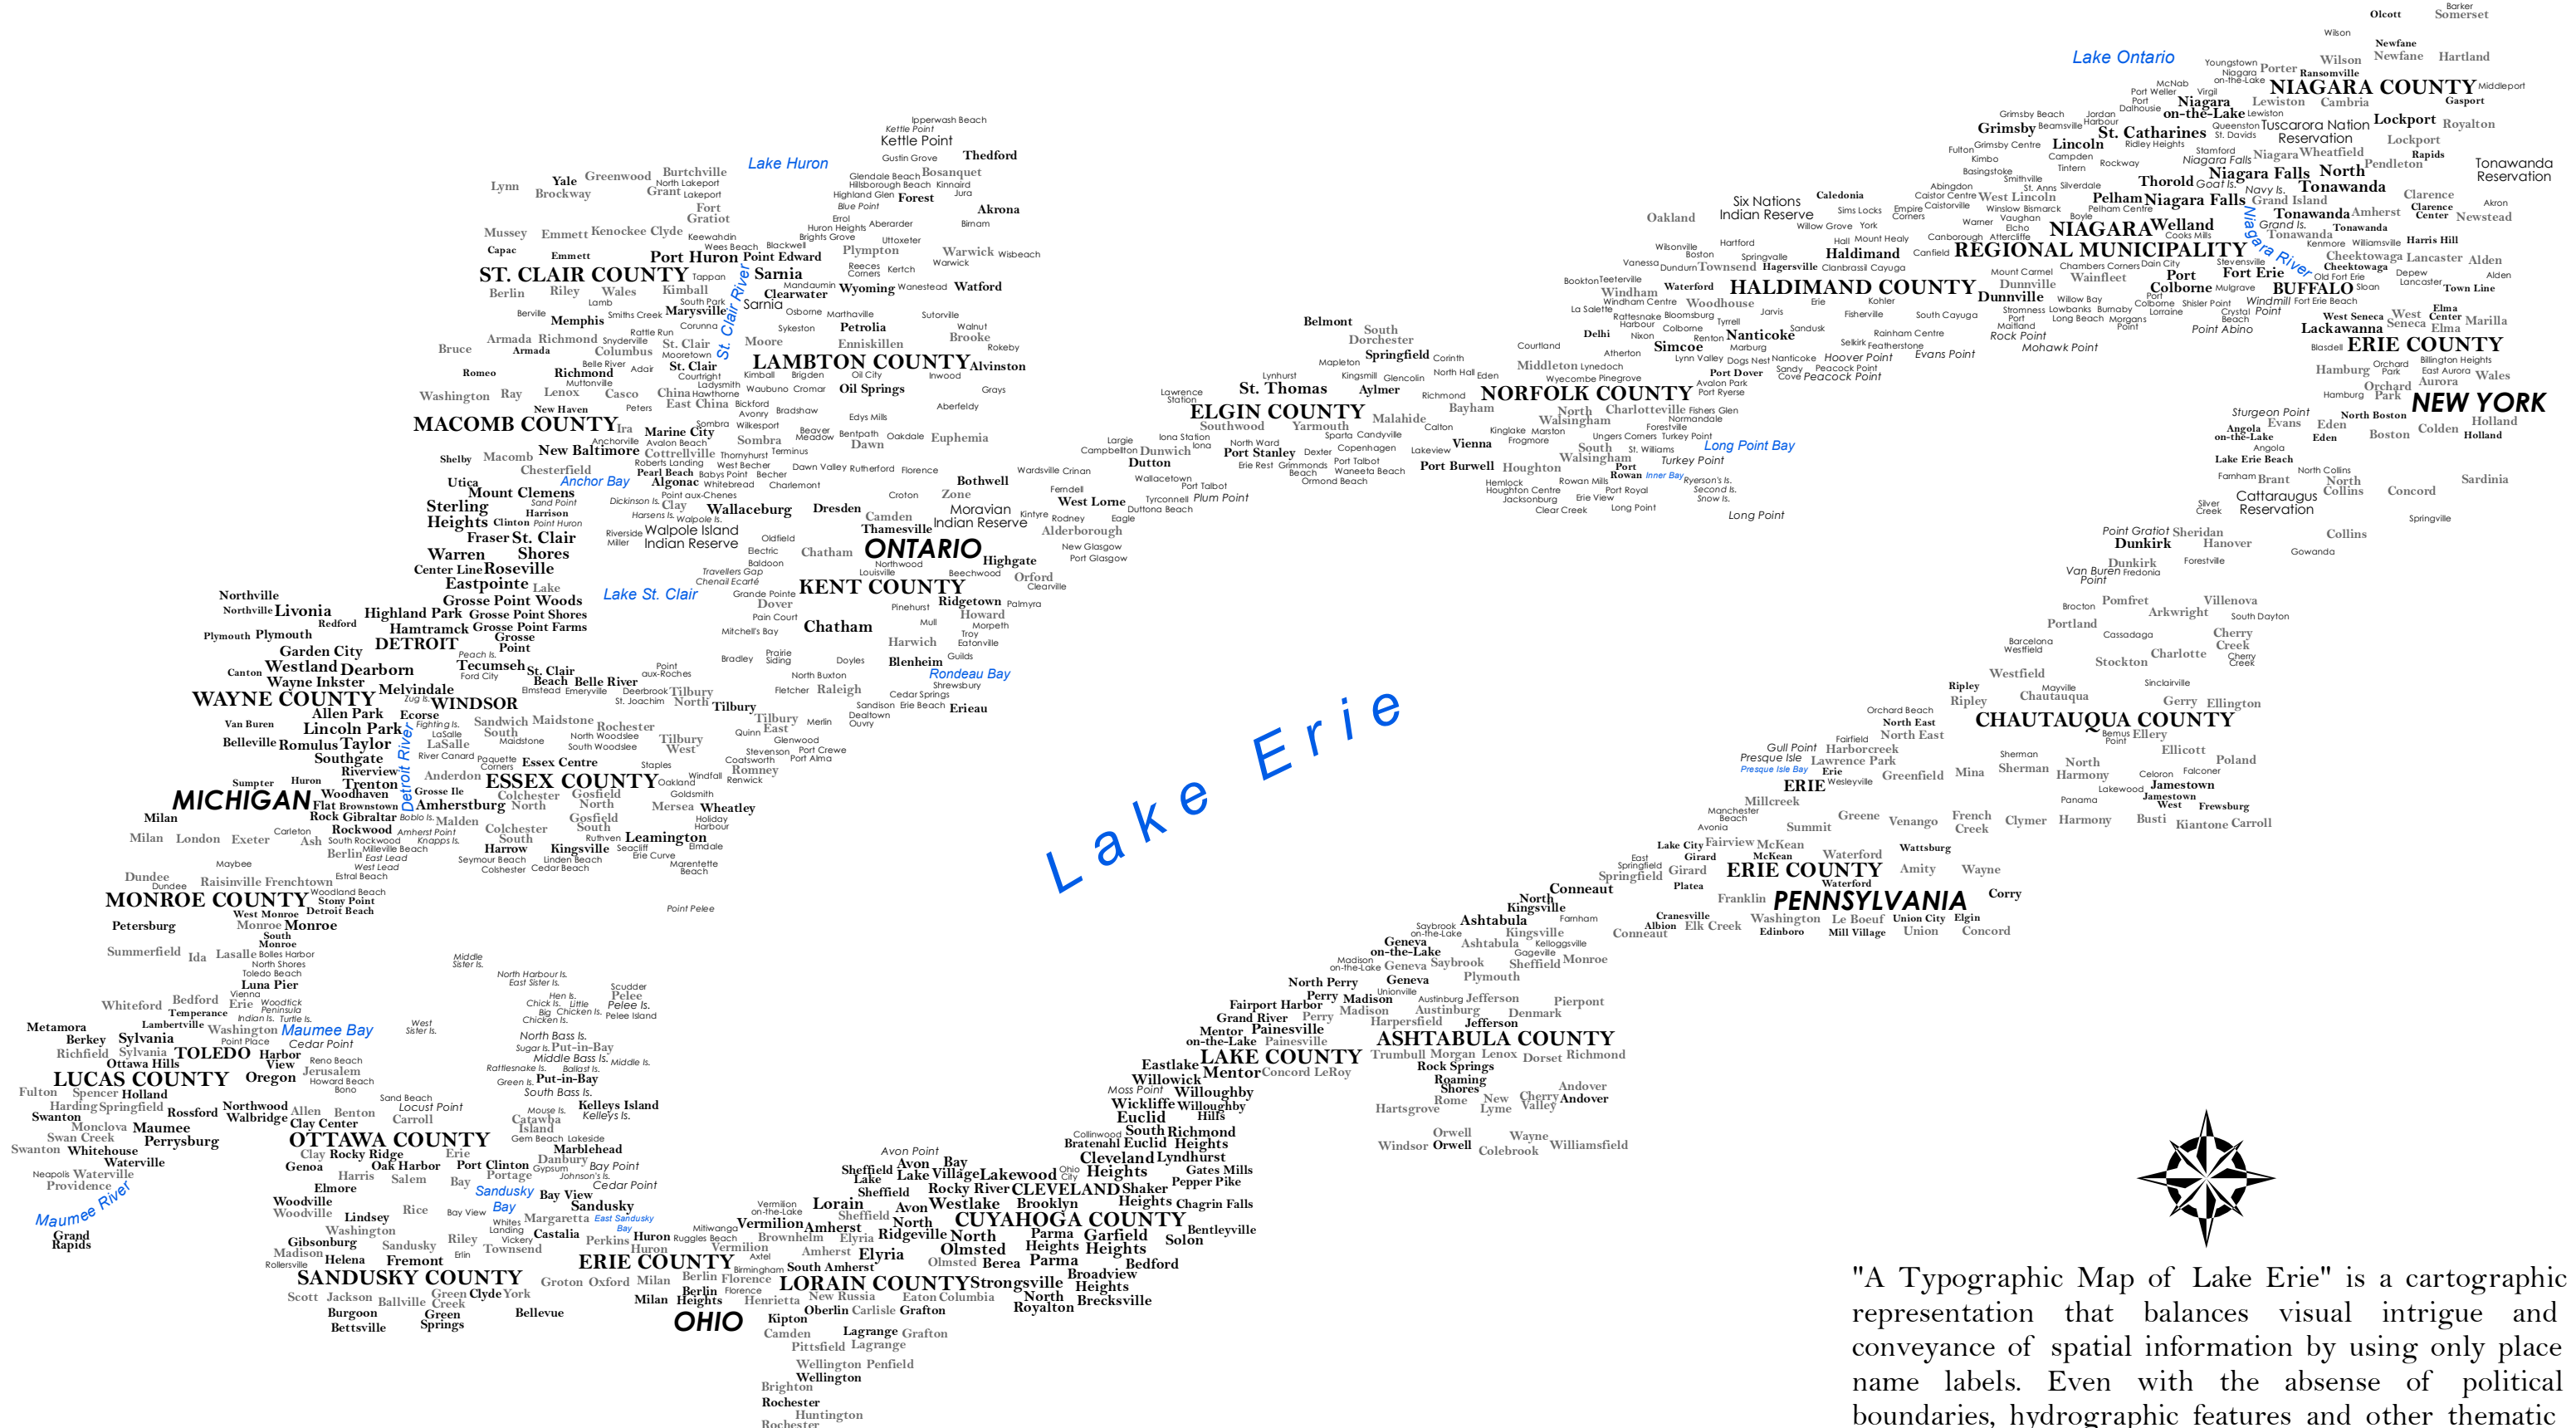

# A Typographic Map of Lake Erie

"A Typographic Map of Lake Erie" is a cartographic representation that balances visual intrigue and conveyance of spatial information by using only place name labels. Even with the absence of political boundaries, hydrographic features and other thematic data, basic information about Lake Erie's surrounding region can still be extracted, including the general shape of the Lake Erie shoreline and population density.