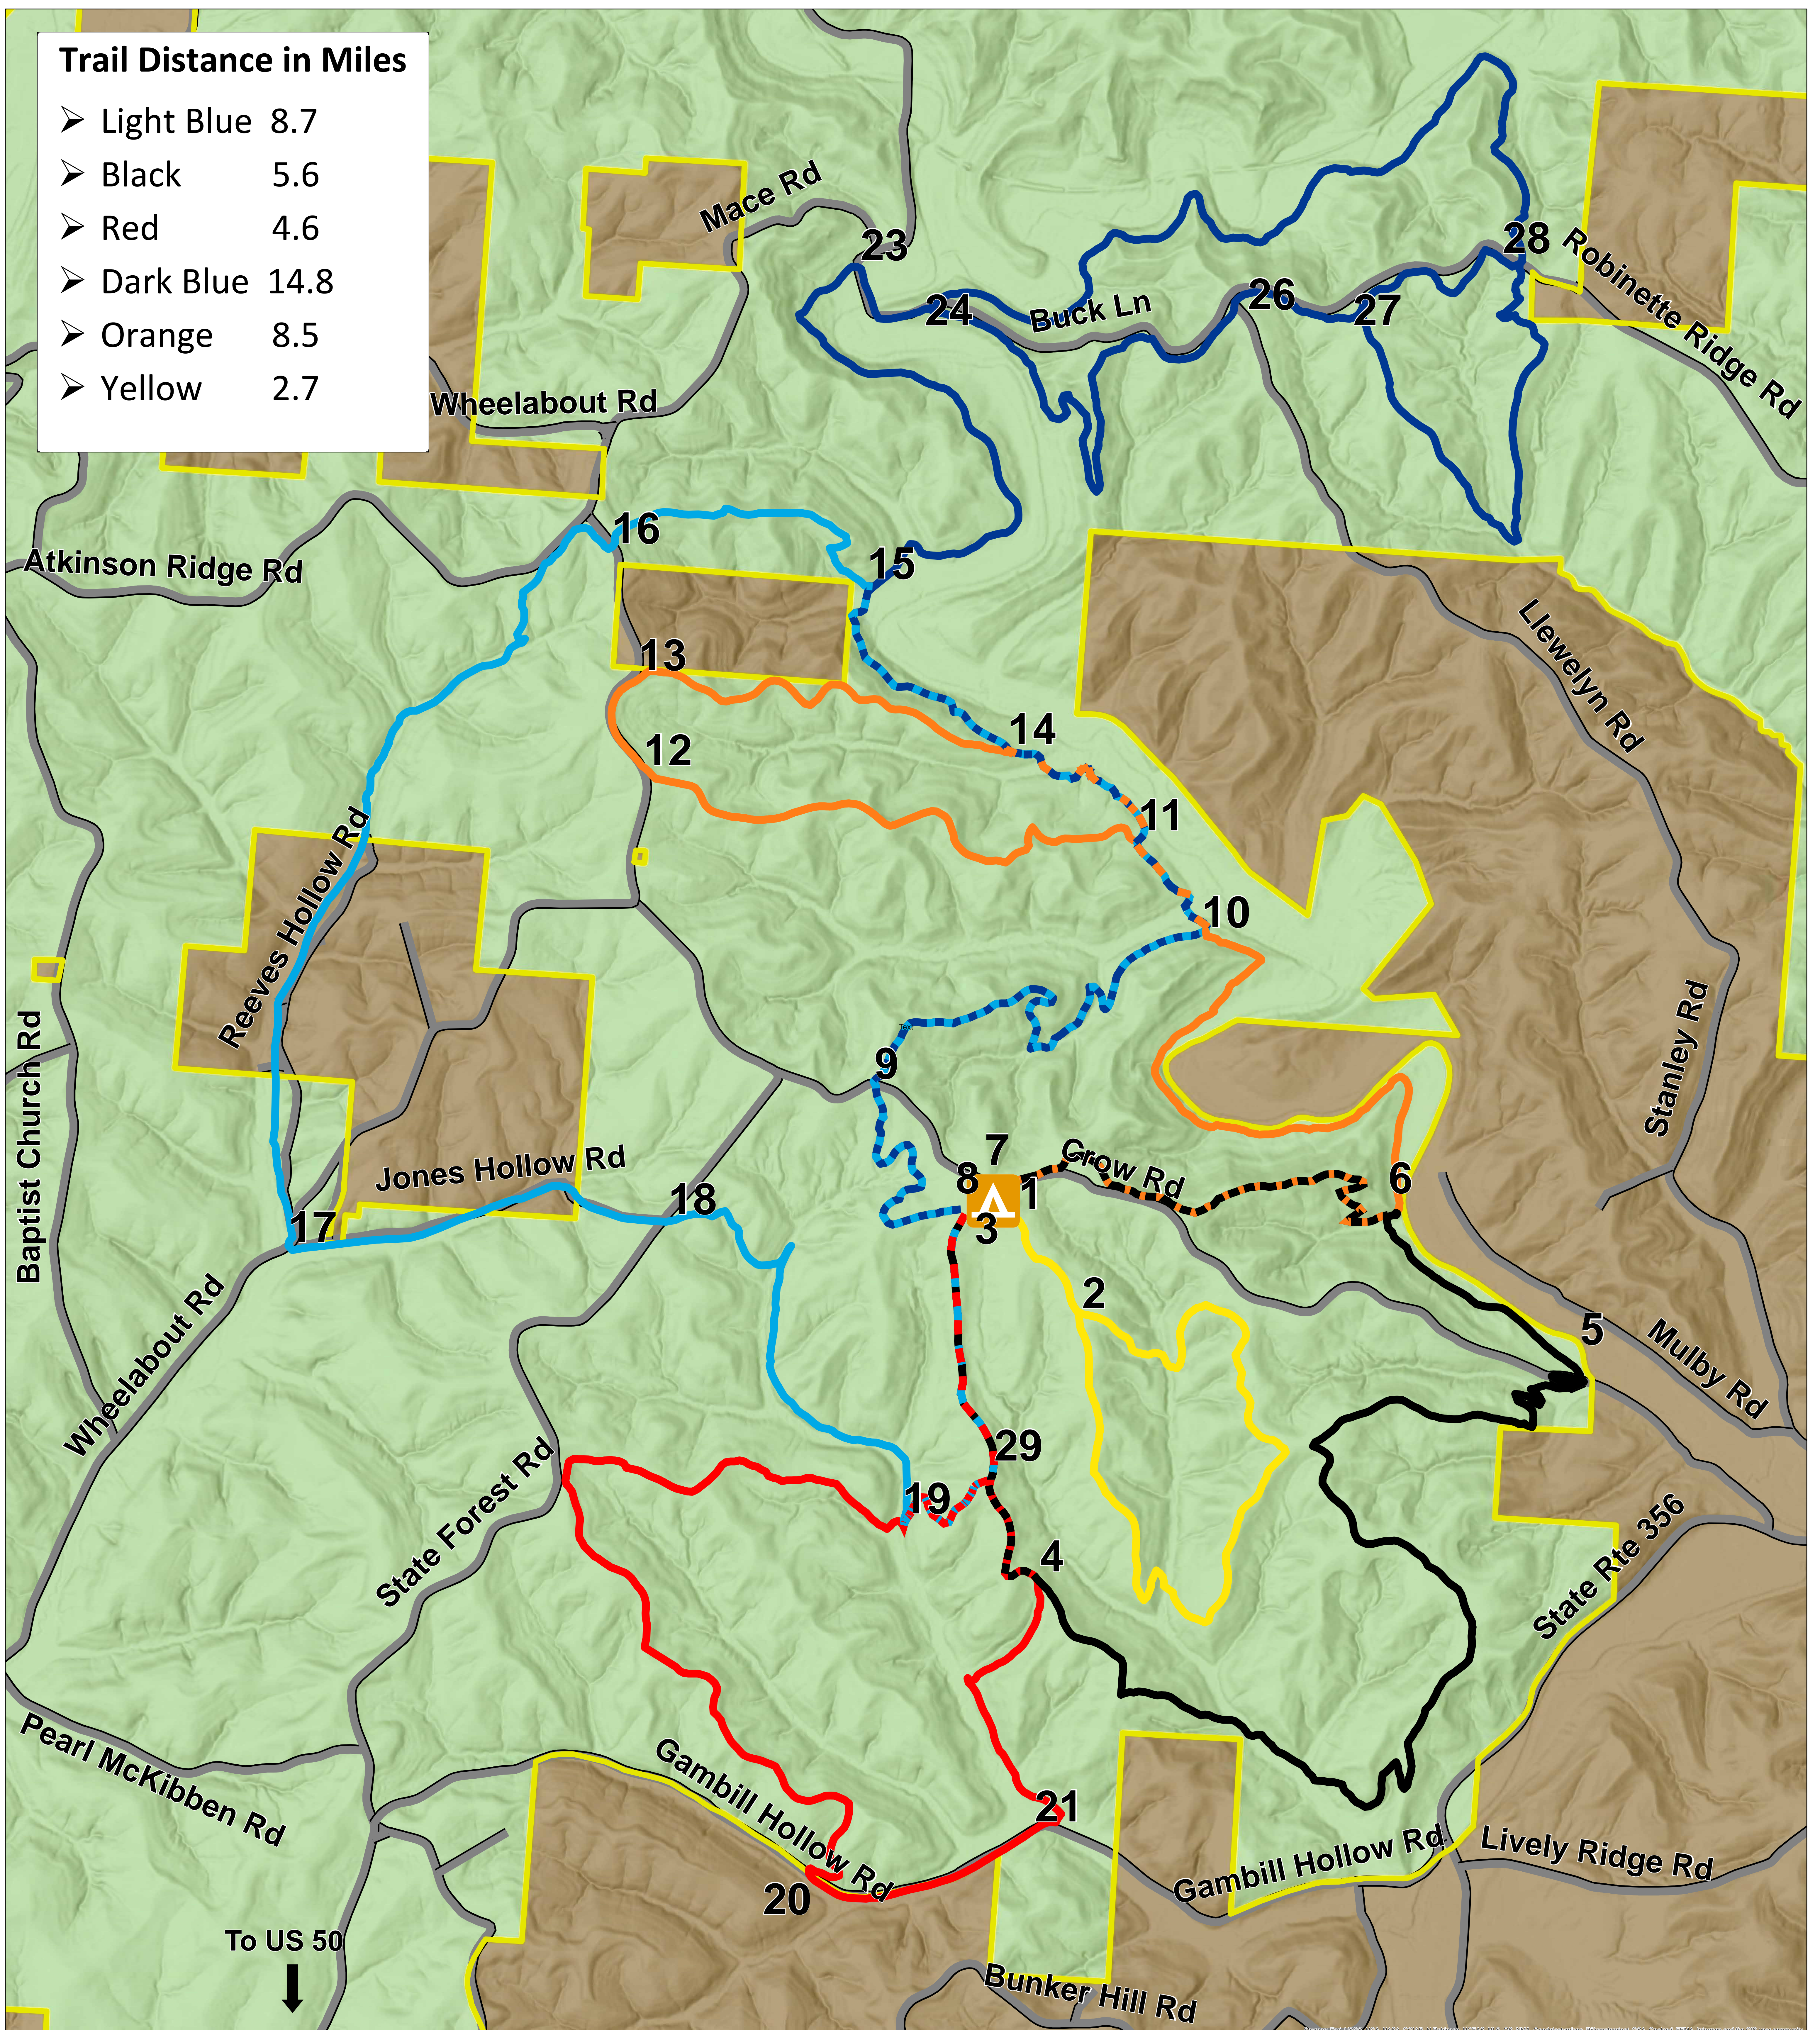

# ZALESKI STATE FOREST BRIDLE TRAIL SYSTEM

Legend			
	Horse Camp		Orange
1	Waypoint		Black
	Forest Boundary		Dark Blue
	Roads		Light Blue
			Red
			Yellow