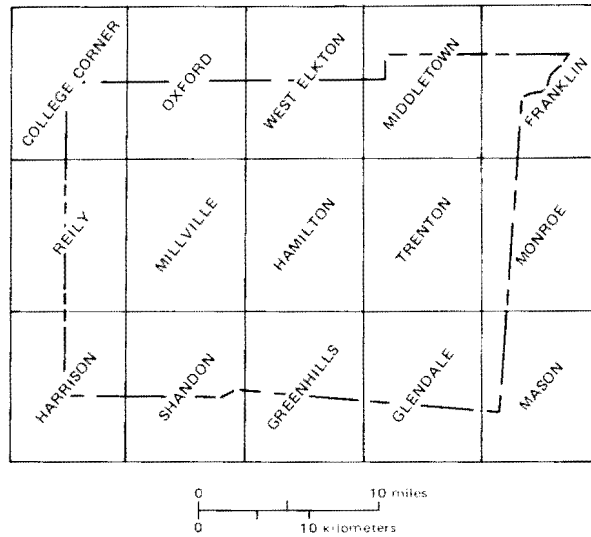

BUTLER COUNTY