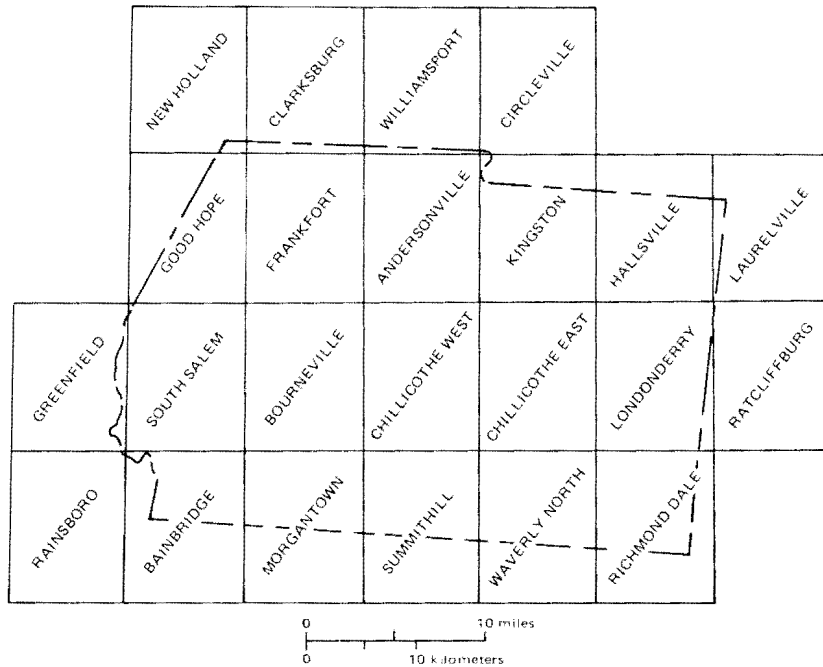

ROSS COUNTY

ROSS COUNTY

Name	Quadrangle(s)		
Adelphi (village)	Hallsville, Laurelville	Brewer Heights (community)	Chillicothe West
Alexander Hollow	Morgantown	Brimstone Creek (Laurel Run)	Hallsville, Laurelville
Allen School	Chillicothe West	Browns Chapel	Andersonville
Alma (community)	Waverly North	Brownsville (community)	Chillicothe West
Alum Cliffs	Chillicothe West	Brush Ridge	Hallsville, Londonderry
Anderson (community)	Chillicothe West	Brush Ridge Tower	Hallsville
Andersonville (community)	Andersonville	Buckskin Creek (Paint Creek)	Bainbridge, Good Hope, South Salem
Ankrom Hollow	Waverly North	Buckskin Township	Bourneville, Frankfort, Good Hope, Greenfield, South Salem
Antonis (community)	Waverly North	Buckskin Township School	South Salem
Asher Hill	Bourneville	Bull Creek (Beech Fork)	Hallsville
Atomic Speedway	Summithill	Bunker Hill	Chillicothe East, Kingston
Austin (community)	Frankfort	Butcher Hollow	Hallsville, Londonderry
Austin Chapel	Frankfort	Buzzard Rock	Richmond Dale
Back Hollow	Waverly North	Caldwell Cemetery	Richmond Dale
Bainbridge (village)	Bainbridge	Caldwell Lake	Waverly North
Baker Ridge	Bainbridge	California Hollow	Bourneville
Bald Hill	Kingston	Camp Davella	Kingston
Bald Knob	South Salem	Cattail Run (Paint Creek)	Bourneville, Chillicothe West
Ball Knob	Summithill	Centralia School	Kingston
Baptist Hill Church	Chillicothe West	Central School	Chillicothe East
Barger Ridge	Bourneville	Chapel Creek (Little Walnut Creek)	Hallsville, Londonderry
Baum Hill Cemetery	Bourneville	Chestnut Oak Knob	Summithill
Beals Cemetery	Richmond Dale	Chillicothe (city)	Chillicothe East, Chillicothe West
Beath Ridge	Bourneville	Chillicothe Country Club	Chillicothe West
Belleview Heights	Chillicothe West	Chillicothe Federal Reformatory	Chillicothe West
Benner Cemetery	Bainbridge	Church of the Brethren	Londonderry
Benner Hill	Bainbridge, South Salem	Clark Hollow	Londonderry
Bethel Chapel	Chillicothe West	Clarksburg (village)	Clarksburg
Bethel Chapel	Kingston	Claypool Cemetery	Londonderry
Bethel Hollow	Waverly North	Cliff Creek (Paint Creek)	South Salem
Beulah Chapel	Chillicothe West	Coe Hollow	Hallsville
Biers Cemetery	Chillicothe West	Colerain Church	Hallsville
Biers Run (North Fork Paint Creek)	Andersonville, Chillicothe West	Colerain Township	Hallsville, Laurelville
Bishop Hill Church	Chillicothe West	Compton Creek (North Fork Paint Creek)	Good Hope
Blackmore Knob	Summithill	Concord Church	Bourneville
Black Run (Paint Creek)	Bourneville, Chillicothe West, Summithill	Concord Church	Chillicothe East
Blackwater Creek (Scioto River)	Kingston	Concord Township	Andersonville, Bourneville, Chillicothe West, Frankfort, Good Hope, New Holland
Blands Cemetery	Waverly North		
Bluelick Run (Salt Creek)	Londonderry		
Bourneville (community)	Bourneville		
Bowdle Cemetery	Andersonville