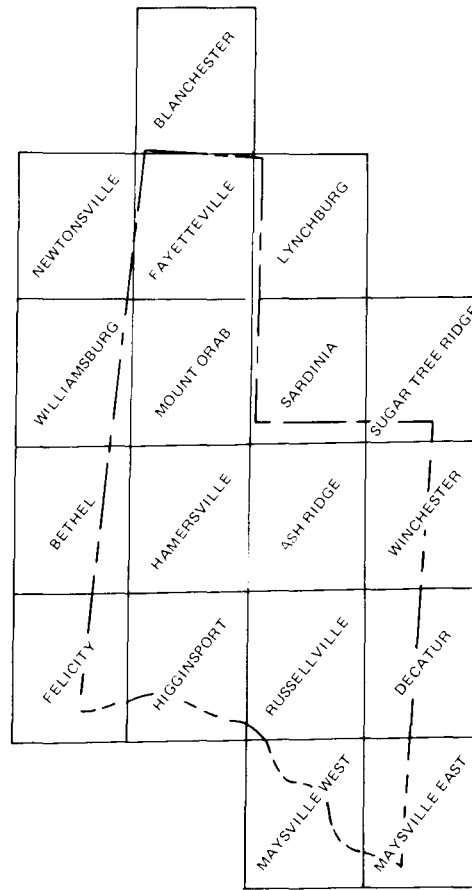

BROWN COUNTY

BROWN COUNTY

<i>Name</i>	<i>Quadrangle(s)</i>		
Aberdeen (village)	Maysville West	Brownstown (community)	Ash Ridge
Arnheim (community)	Ash Ridge	Brush Creek Church	Ash Ridge
Ash Ridge (community)	Ash Ridge	Brushy Fork (Eagle Creek)	Decatur, Maysville East
Ash Ridge Church	Ash Ridge	Buck Run (Straight Creek)	Ash Ridge
Bamber Cemetery	Fayetteville	Bullskin Creek (Ohio River)	Felicity, Higginsport
Bardwell (community)	Mount Orab	Burdsall Chapel	Mount Orab
Barnes Run (Cloverlick Creek)	Mount Orab, Williamsburg	Burns Cemetery	Sugar Tree Ridge
Beasley Cemetery	Maysville East	Byrd Township	Decatur, Russellville
Beetle Creek (Eagle Creek)	Maysville East, Maysville West	Byrd Township School	Decatur
Bells Run (East Fork White Oak Creek)	Sardinia	Cahall Ridge	Higginsport
Bennington Cemetery	Winchester	Camp Run (Straight Creek)	Ash Ridge, Hamersville, Russellville
Biehn Cemetery	Ash Ridge	Cedar Hill	Maysville West
Big Run (White Oak Creek)	Higginsport	Centerpoint (community)	Higginsport
Big Run (Big Threemile Creek)	Mount Orab	Centerville (community)	Mount Orab
Big Threemile Creek (Ohio River)	Maysville East	Chasetown (community)	Fayetteville
Bloomington Ridge	Maysville East	Chicken Hollow	Russellville
Bloomrose Church	Maysville West	Clark Township	Bethel, Hamersville
Boat Run (White Oak Creek)	Maysville West	Clark Township School	Hamersville
Bodman (community)	Mount Orab	Cloverlick Creek (East Fork Little Miami River)	Bethel, Hamersville
Bohrer Cemetery	Higginsport	Cochran Run (White Oak Creek)	Higginsport
Boudes Ferry (community)	Mount Orab	Confidence Cemetery	Hamersville
Brady Run (Straight Creek)	Ash Ridge	Cornlick Run (Ohio River)	Russellville
Brooks Cemetery	Felicity	Crane Run (East Fork Little Miami River)	Mount Orab, Williamsburg
Brown County Hospital	Russellville	Crosstown (community)	Williamsburg
Browns Chapel Cemetery	Mount Orab	Decan Hollow	Decatur
Browns Run (East Fork White Oak Creek)	Higginsport	Decatur (community)	Decatur
	Hamersville	Diekbrader Lake	Fayetteville
	Ash Ridge