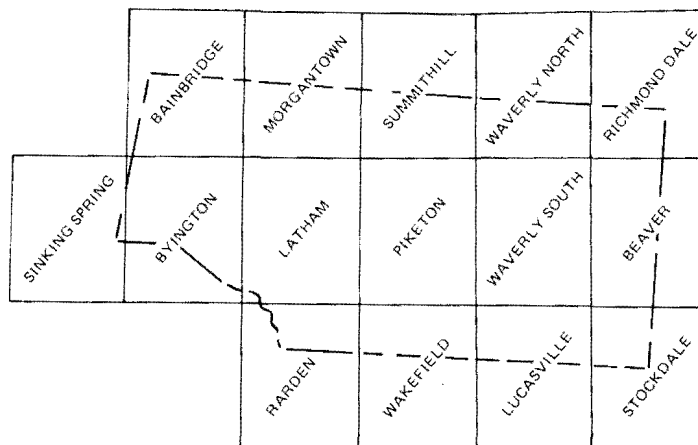

Vesuvius Recreation Area	Ironton, Kitts Hill	Wilgus (community)	Waterloo
Wagner Branch Indian Guyan Creek (Indian Guyan Creek)	Aid	Williams Cemetery	Kitts Hill
Wall Creek (Indian Guyan Creek)	Aid	Willis Cemetery	Aid
Warneke Hollow	Pedro	Willow Creek (Solida Creek)	Catlettsburg
Washington Cemetery	Gallia	Willow Wood (community)	Aid
Washington Township	Gallia, South Webster	Wilson Ridge	Waterloo
Waterloo (community)	Waterloo	Windsor Chapel	Aid
Watson Creek (Little Indian Guyan Creek)	Aid, Athalia	Windsor Township	Aid, Athalia, Barboursville, Huntington
Waugh Hollow	Sherritts	Windsor Township School No. 1	Aid
Wayne National Forest	Aid, Ashland, Athalia, Barboursville, Catlettsburg, Gallia, Greenup, Huntington, Ironton, Kitts Hill, Mercerville, Pedro, Sherritts, South Webster, Waterloo, Wheelersburg	Windsor Township School No. 2	Aid
Webb Cemetery (Lawrence Township, sec. 17)	Kitts Hill	Winkler Hollow	Greenup
Webb Cemetery (Lawrence Township, sec. 27)	Kitts Hill	WIRO Radio Tower	Ironton
White Hollow (Aid Township)	Sherritts	Wolcott Hollow	Pedro
White Hollow (Decatur Township)	Sherritts	Wolf Creek (Indian Guyan Creek)	Aid, Athalia
Whitwell School	Ironton	Woltz Hollow	Sherritts
Wildeat Hollow	Kitts Hill	Woodland Cemetery	Ironton
		Yarico (community)	Waterloo
		Yates Cemetery	Sherritts
		Yellow Branch (Storms Creek)	Ironton
		Yellow Creek (Symmes Creek)	Aid
		Youngs Branch (Pine Creek)	Pedro
		Zimmerman Cemetery	Aid
		Zoar Cemetery	Ashland
		Zoar Cemetery	Ironton
		Zoar Church	Sherritts
		Zoar Ridge	Sherritts

PIKE COUNTY

<i>Name</i>	<i>Quadrangle(s)</i>		
Abbott Cemetery	Latham	Barton Cemetery	Beaver
Alderman Cemetery	Morgantown	Barton Cemetery	Latham
Allen Chapel	Beaver	Beaver (village)	Beaver
Allen Hollow	Morgantown	Beaver Chapel	Latham
Andrew Hollow	Lucasville	Beaver Chapel	Waverly South
Arkoee (community)	Latham	Beaver Ridge	Byington, Latham
Arkoee Cemetery	Latham	Beaver Township	Beaver, Waverly South
Back Hollow	Waverly North	Beaver Union Cemetery	Beaver
Bailey Chapel	Lucasville	Beaver Valley Church	Beaver
Baker Ridge	Bainbridge	Beech Flats	Bainbridge
Bald Knob	Piketon	Beech Flats Church	Bainbridge
Bandy Hollow	Waverly South	Beekman Cemetery	Byington
Barger Cemetery	Waverly South	Beekman Ridge	Byington
Barnes No. 2 Cemetery	Summithill	Beeman Ridge	Latham
Barnett Cemetery	Morgantown	Bell Hollow	Byington
		Benton Township	Bainbridge, Latham, Morgantown
		Bethel (community)	Latham, Pike-ton