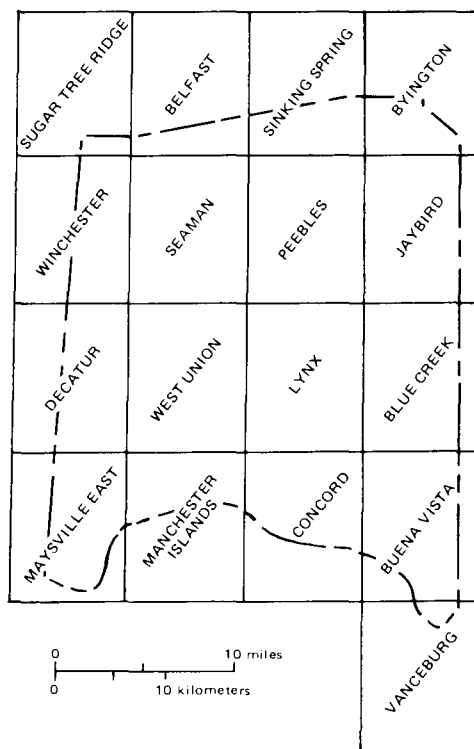

Figure 1.—Counties covered by this guide.

ADAMS COUNTY

ADAMS COUNTY

<i>Name</i>	<i>Quadrangle(s)</i>		
Adams County Fairgrounds	West Union	Bolander Run (Churn Creek)	Buena Vista
Adams County Hospital	West Union	Bond Hollow	Buena Vista
Adams Lake	West Union	Bradford Cemetery (2)	Maysville East
Adams Lake State Reserve	West Union	Bradford Run (Isaacs Creek)	Maysville East
Aids Run (East Fork Eagle Creek) (shown on topographic map as Adas Run)	Decatur	Bradysville (community)	Maysville East
Aikens Cemetery	Jaybird	Bratton Township	Belfast, Peables, Seaman, Sinking Spring
Alex Run (Ohio River)	Concord	Brier Ridge	Decatur
Antioch Church	Blue Creek	Brier Ridge Church	Decatur
Asher Run (Ohio Brush Creek)	Concord	Brush Creek Church	Lynx
		Brush Creek State Forest	Blue Creek, Byington, Jaybird, Peables
		Brush Creek Township	Blue Creek, Buena Vista, Concord, Lynx
Bacon Flat (community)	Jaybird	Brushy Fork (Eagle Creek)	Maysville East
Baker Fork (Ohio Brush Creek)	Sinking Spring	Buck Run (West Fork Ohio Brush Creek)	Belfast, Seaman
Beasley Fork (community)	Manchester Islands	Bull Run (Straight Fork)	Jaybird
Beasley Fork (Ohio Brush Creek)	Concord, Manchester Islands, West Union	Bundle Run (Ohio Brush Creek)	Pebbles
	Concord	Burba Cemetery	Sugar Tree Ridge
Beasley Fork Chapel	Jaybird	Burns Chapel	Jaybird
Beaver Pond (community)	Jaybird	Burr Hill	Lynx
Beech Fork (South Fork Scioto Brush Creek)	Blue Creek, Jaybird	Burr Run (Mill Creek)	Lynx
Beetle Creek (Eagle Creek)	Maysville East	Buttermilk Fork (Churn Creek)	Buena Vista
Behm Mountain	Blue Creek	Buzzardroost Rock	Lynx
Bentonville (community)	Manchester Islands, West Union	Cabbage Patch Hollow	Buena Vista
	Manchester Islands	Cane Mill Hollow	Buena Vista
Bentonville Church	Decatur	Carey Hill	Jaybird
Bethlehem Church	Decatur	Carson Hill	Winchester
Bettys Creek (Scioto Brush Creek)	Byington, Jaybird	Carter Hollow	Maysville East
Big Run (Straight Fork)	Jaybird	Carter Run (Churn Creek)	Buena Vista
Big Run (Georges Creek)	Pebbles, Seaman	Cassel Cemetery	Buena Vista
Big Threemile Creek (Ohio River)	Maysville East, Manchester Islands	Cassel Run (South Fork Scioto Brush Creek)	
	Decatur	Catbird (community)	Blue Creek
Bissinger Cemetery	Buena Vista	Cattail Run (Stout Run)	Manchester Islands
Blackburn Ridge	Concord, Lynx	Cave Hill	Buena Vista, Concord
Black Run (Ohio Brush Creek)	Buena Vista	Cave Hollow	West Union
Black Walnut Fork (Stout Run)	Blue Creek	Cave Run (Lick Fork)	Concord
Blue Creek (community)	Blue Creek	Cedar Falls	Lynx
Blue Creek (Churn Creek)	Blue Creek, Buena Vista	Cedar Fork (Scioto Brush Creek)	Blue Creek, Lynx
		Cedar Fork Church	Jaybird
			Jaybird