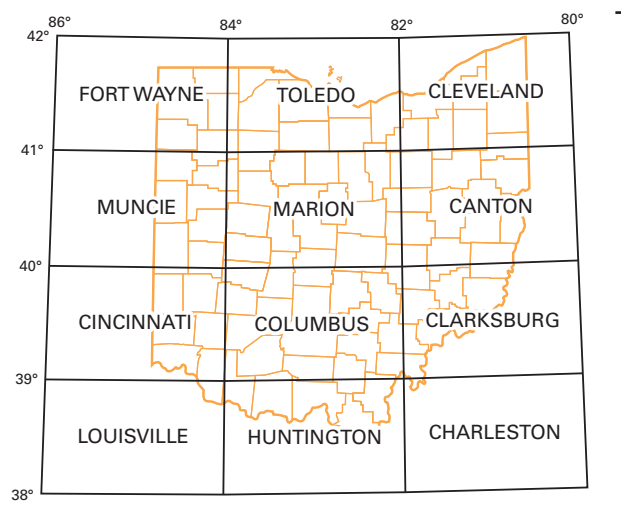

INDEX TO 75-MINUTE (1:24,000) AND 15-MINUTE (1:62,500) TOPOGRAPHIC MAPS OF OHIO

75-MINUTE MAP NAME	75-MINUTE MAP NAME
15-MINUTE MAP NAME	15-MINUTE MAP NAME

INDEX TO 7.5-MINUTE (1:24,000)
TOPOGRAPHIC MAPS OF OHIO

Maps published at the scale of 1:100,000

Maps published at the scale of 1:250,000