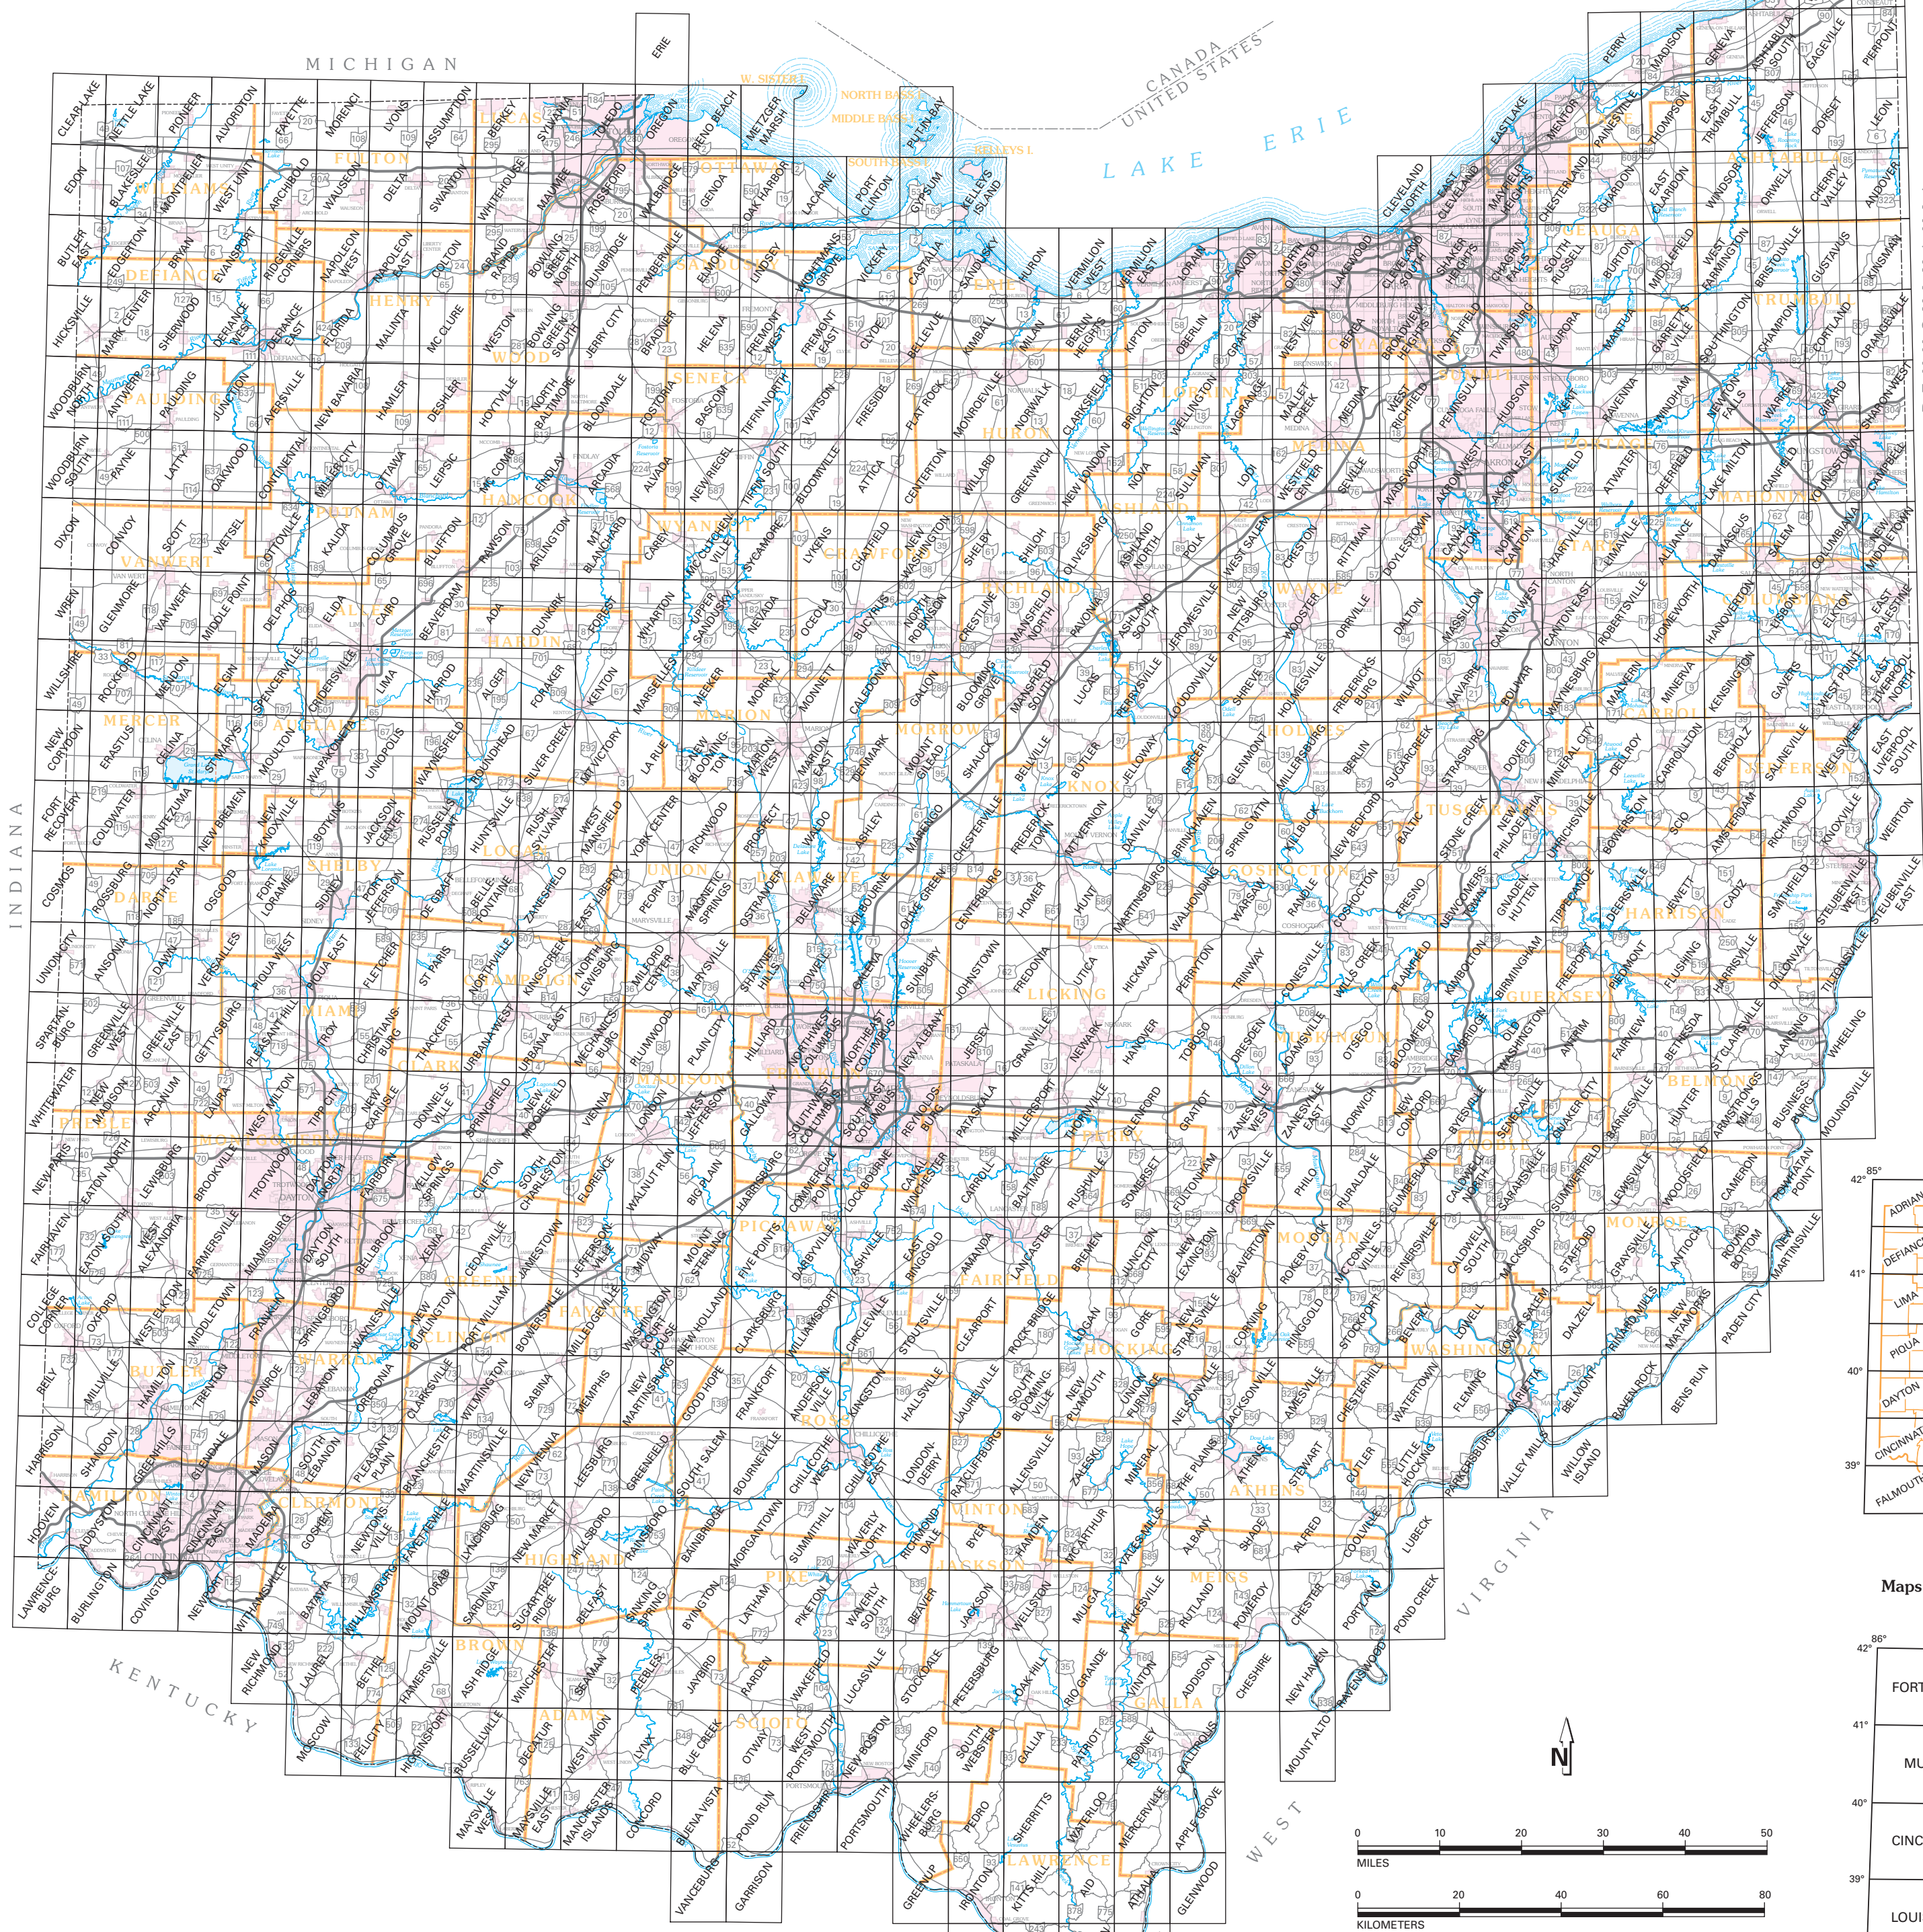

INDEX TO 75-MINUTE (1:24,000) AND 15-MINUTE (1:62,500) TOPOGRAPHIC MAPS OF OHIO

75-MINUTE MAP NAME	75-MINUTE MAP NAME
15-MINUTE MAP NAME	15-MINUTE MAP NAME

INDEX TO 7.5-MINUTE (1:24,000)
TOPOGRAPHIC MAPS OF OHIO

Maps published at the scale of 1:100,000

Maps published at the scale of 1:250,000