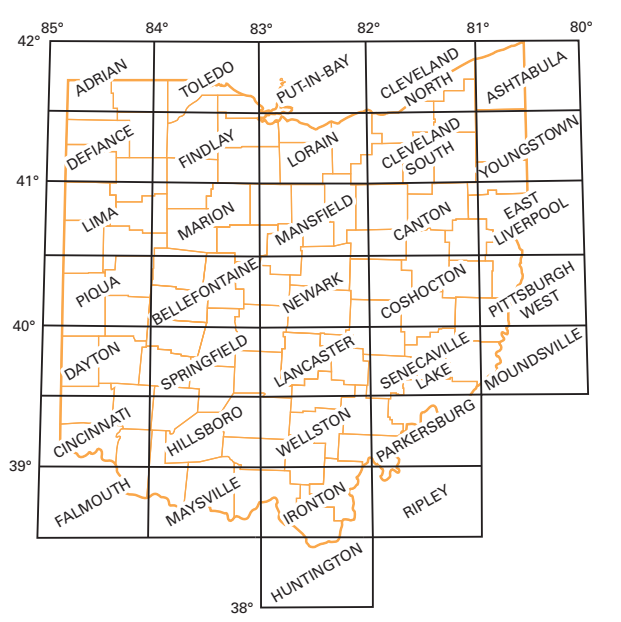

INDEX TO 75-MINUTE (1:24,000) AND 15-MINUTE (1:62,500) TOPOGRAPHIC MAPS OF OHIO

75-MINUTE MAP NAME	75-MINUTE MAP NAME
15-MINUTE MAP NAME	15-MINUTE MAP NAME

INDEX TO 7.5-MINUTE (1:24,000)
TOPOGRAPHIC MAPS OF OHIO

Maps published at the scale of 1:100,000

Maps published at the scale of 1:250,000