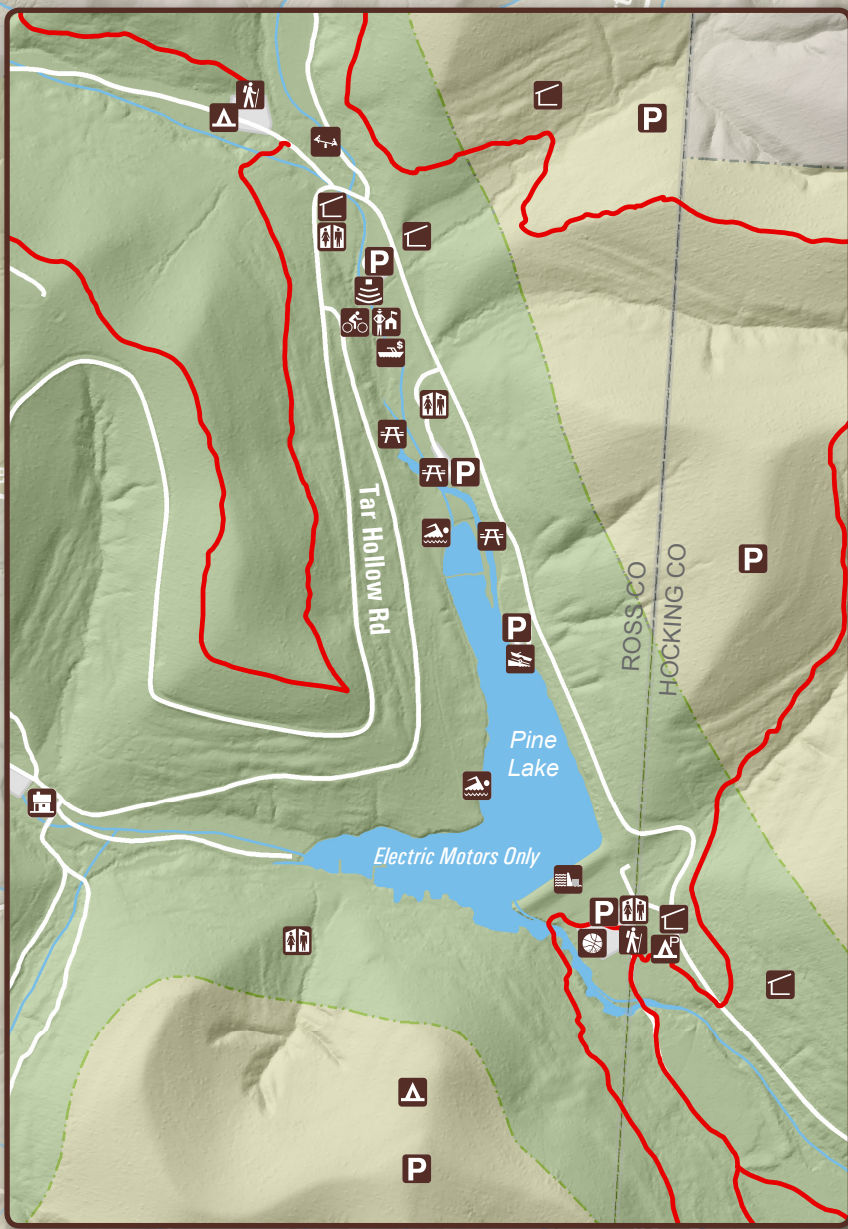

TAR HOLLOW STATE PARK

LOCATION MAP

LEGEND

	Amphitheater		Fire Tower
	Archery Range		Park Office
	Basketball		Parking Lot
	Beach		Picnic Area
	Bike Rental		Playground
	Boat Ramp		Primitive Camp Area
	Boat Rental		Resident Camp
	Bridle Trailhead		Restroom
	Campground		Shelterhouse
	Campground Check-In Station		Sherman Cabin
	Dam/Spillway		Trailhead
	Dump Station		
	Equestrian Camp		
	Park Boundary		Multi-Use Trail
	Forest Boundary		Hiking Trail
			Bridle Trail
			Buckeye Trail

00 8 Miles