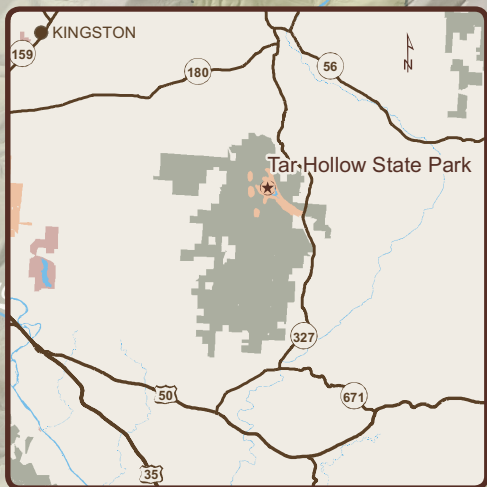

TAR HOLLOW STATE PARK

LOCATION MAP

LEGEND

	Amphitheater		Fire Tower
	Archery Range		Park Office
	Basketball		Parking Lot
	Beach		Picnic Area
	Bike Rental		Playground
	Boat Ramp		Primitive Camp Area
	Boat Rental		Resident Camp
	Bridle Trailhead		Restroom
	Campground		Shelterhouse
	Campground Check-In Station		Sherman Cabin
	Dam/Spillway		Trailhead
	Dump Station		
	Equestrian Camp		
	Park Boundary		Multi-Use Trail
	Forest Boundary		Hiking Trail
			Bridle Trail
			Buckeye Trail

00 8 Miles