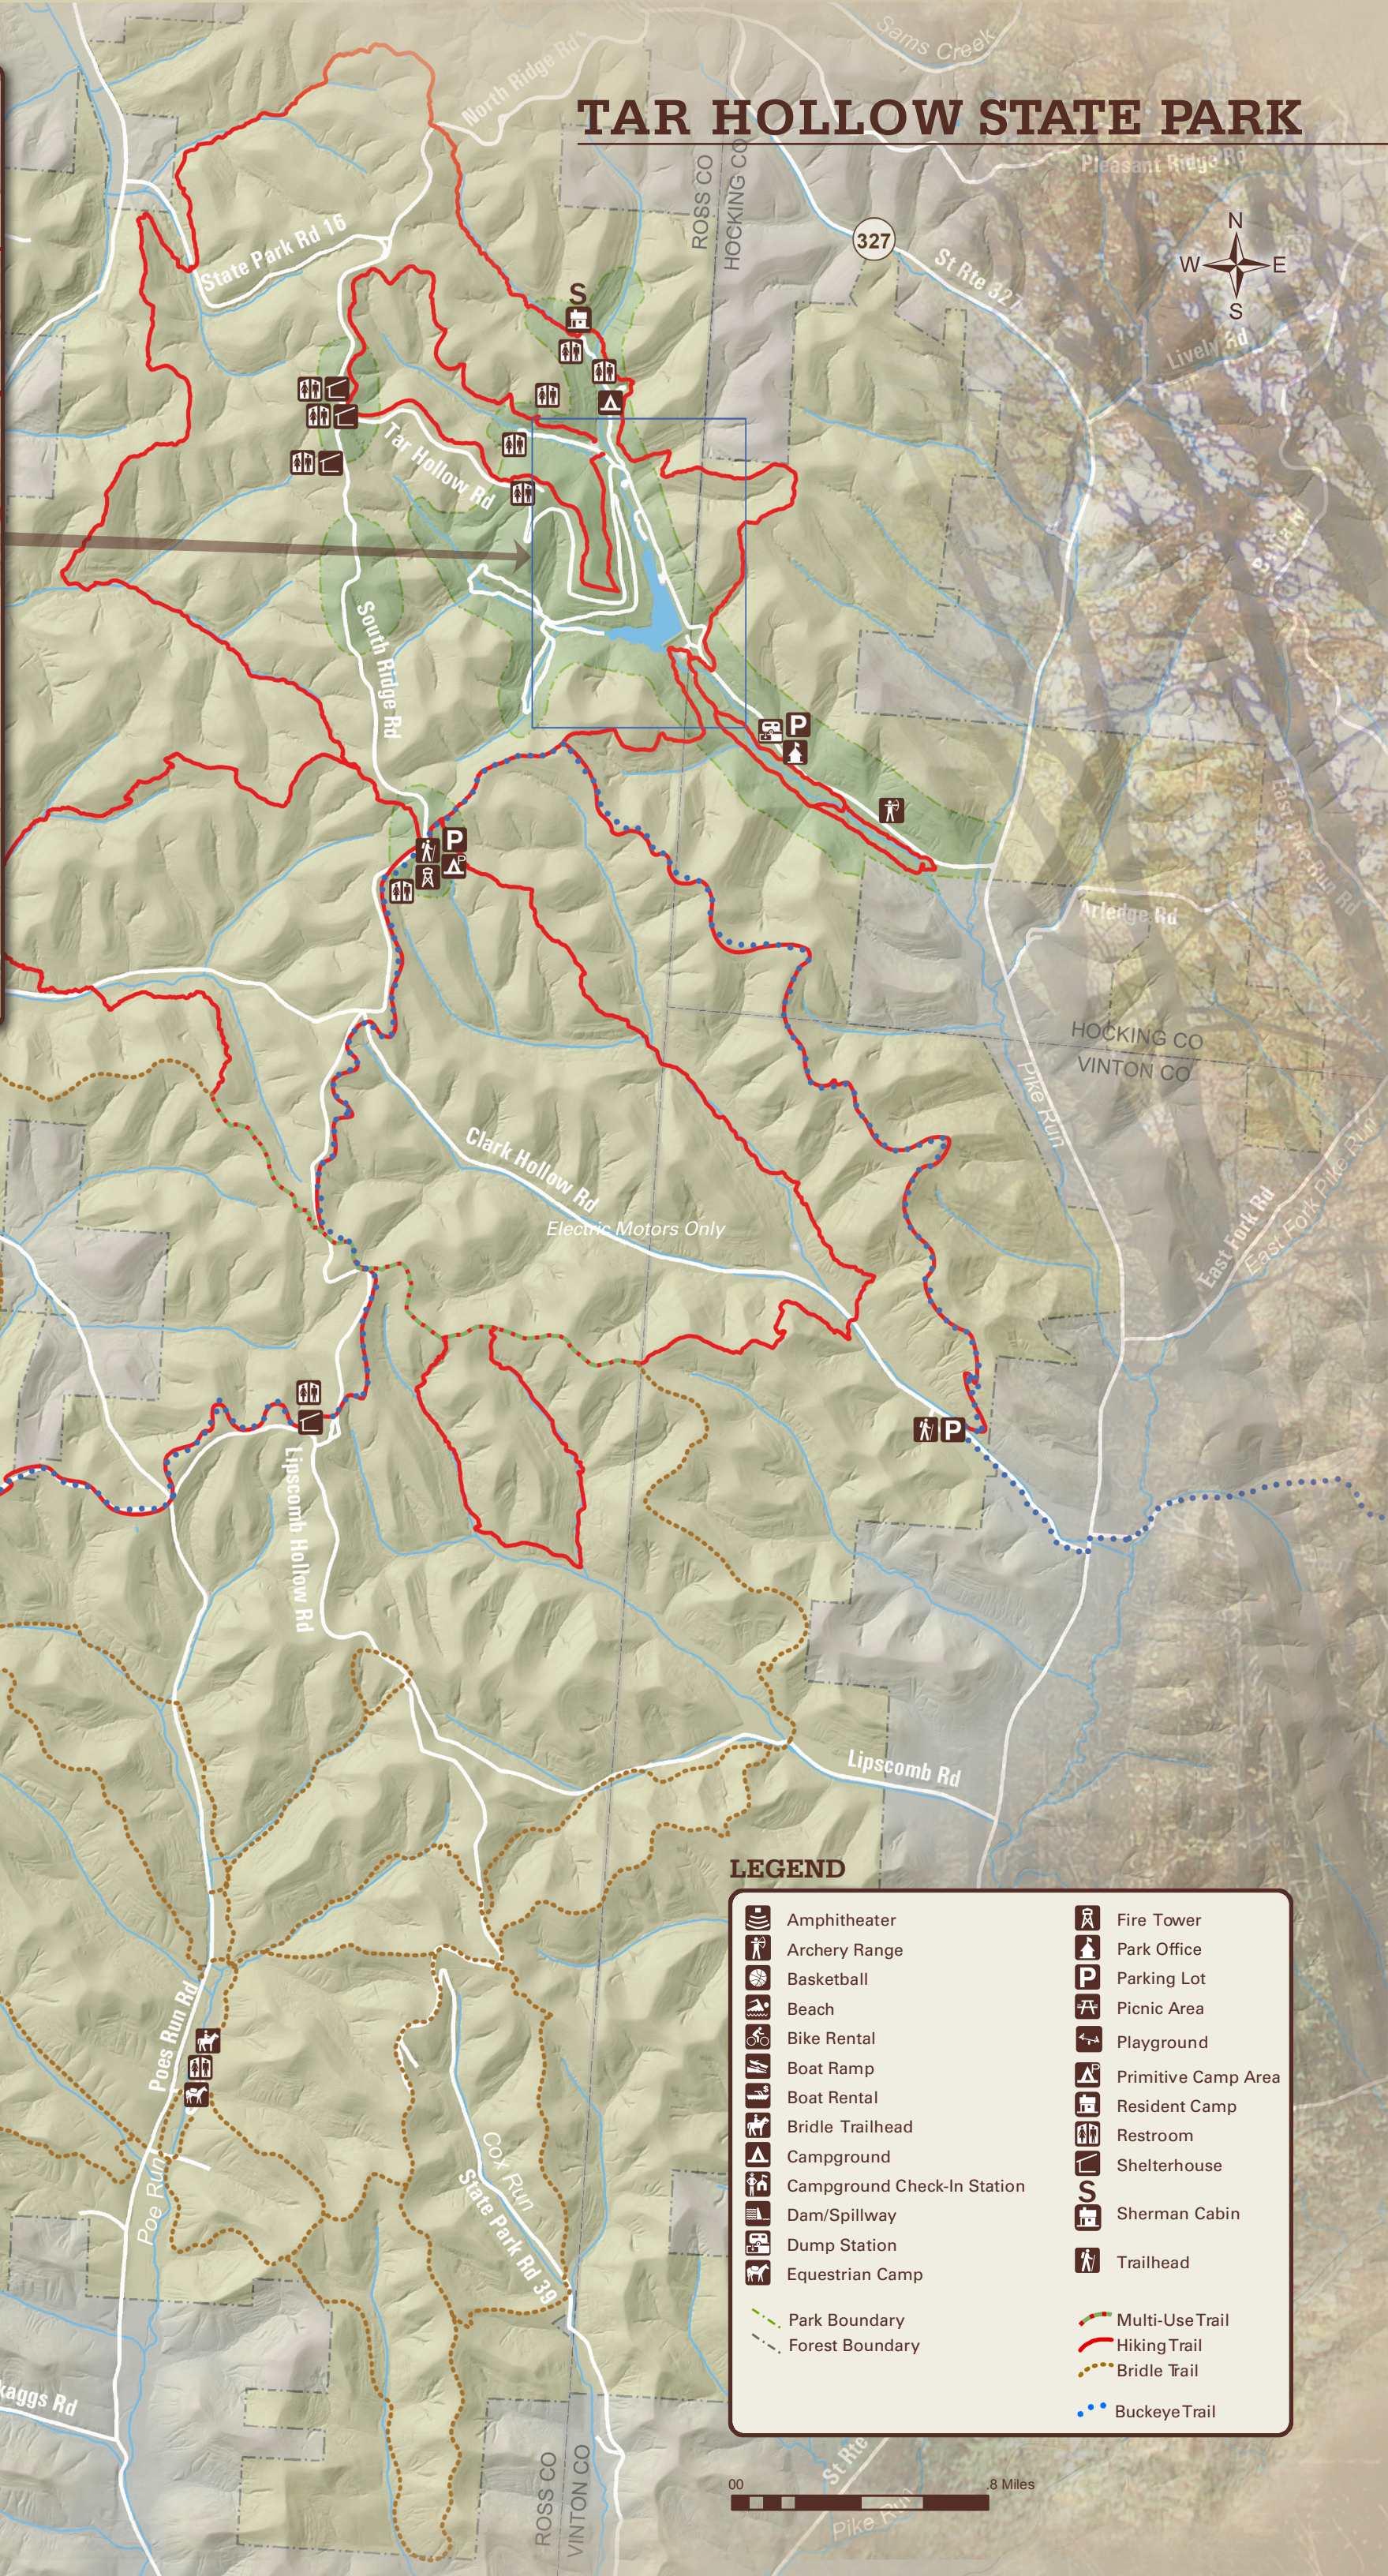

TAR HOLLOW STATE PARK

LOCATION MAP

LEGEND

	Amphitheater		Fire Tower
	Archery Range		Park Office
	Basketball		Parking Lot
	Beach		Picnic Area
	Bike Rental		Playground
	Boat Ramp		Primitive Camp Area
	Boat Rental		Resident Camp
	Bridle Trailhead		Restroom
	Campground		Shelterhouse
	Campground Check-In Station		Sherman Cabin
	Dam/Spillway		Trailhead
	Dump Station		
	Equestrian Camp		
	Park Boundary		Multi-Use Trail
	Forest Boundary		Hiking Trail
			Bridle Trail
			Buckeye Trail

00 8 Miles