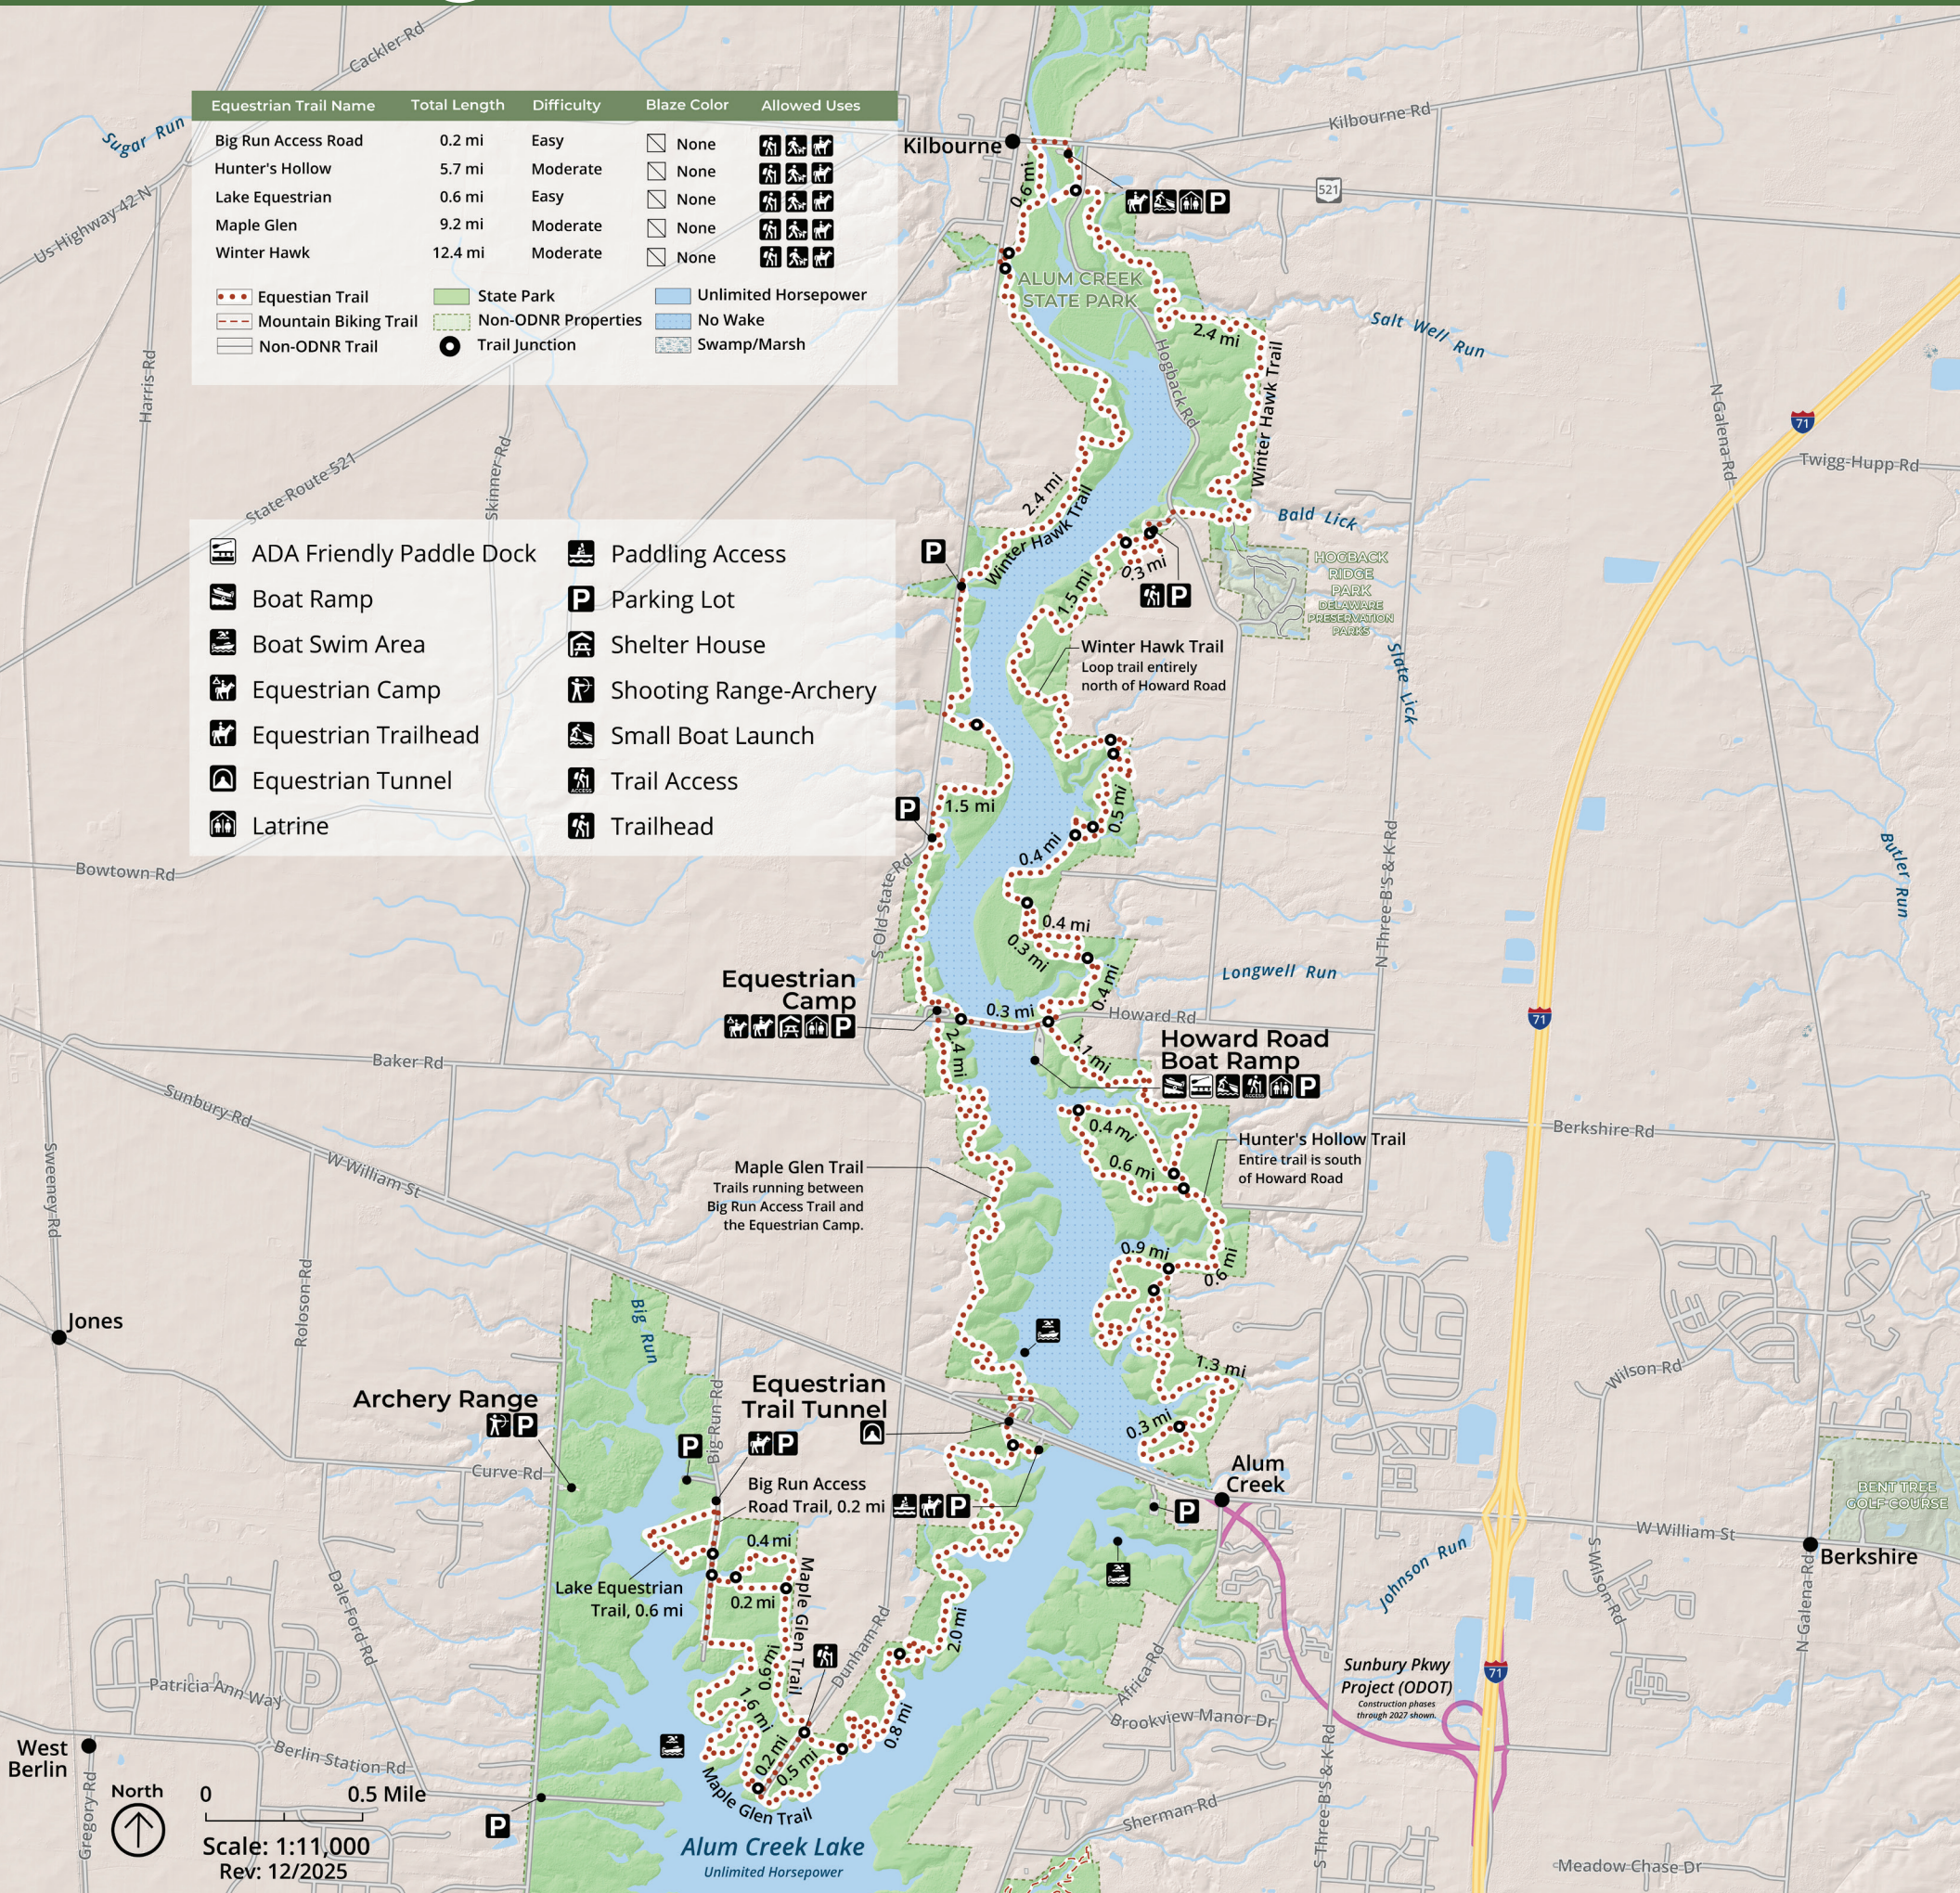

ALUM CREEK EQUESTRIAN MAP

STAY ON DESIGNATED TRAILS TO PREVENT UNEXPECTED ENCOUNTERS AND ECOSYSTEM DAMAGE.

RIDERS SHOULD BE CAUTIOUS WHEN CROSSING TRAILS. BE ALERT FOR HIKERS.

HELP OTHERS TO ACT SAFELY. ASK THEM TO MOVE TO THE DOWNHILL SIDE OF THE TRAIL SO YOU CAN PASS; HORSES PERCEIVE UPSLOPE CREATURES TO BE PREDATORS.

EMERGENCIES CALL 911

NON-EMERGENCIES CALL #ODNR FOR A NATURAL RESOURCES OFFICER