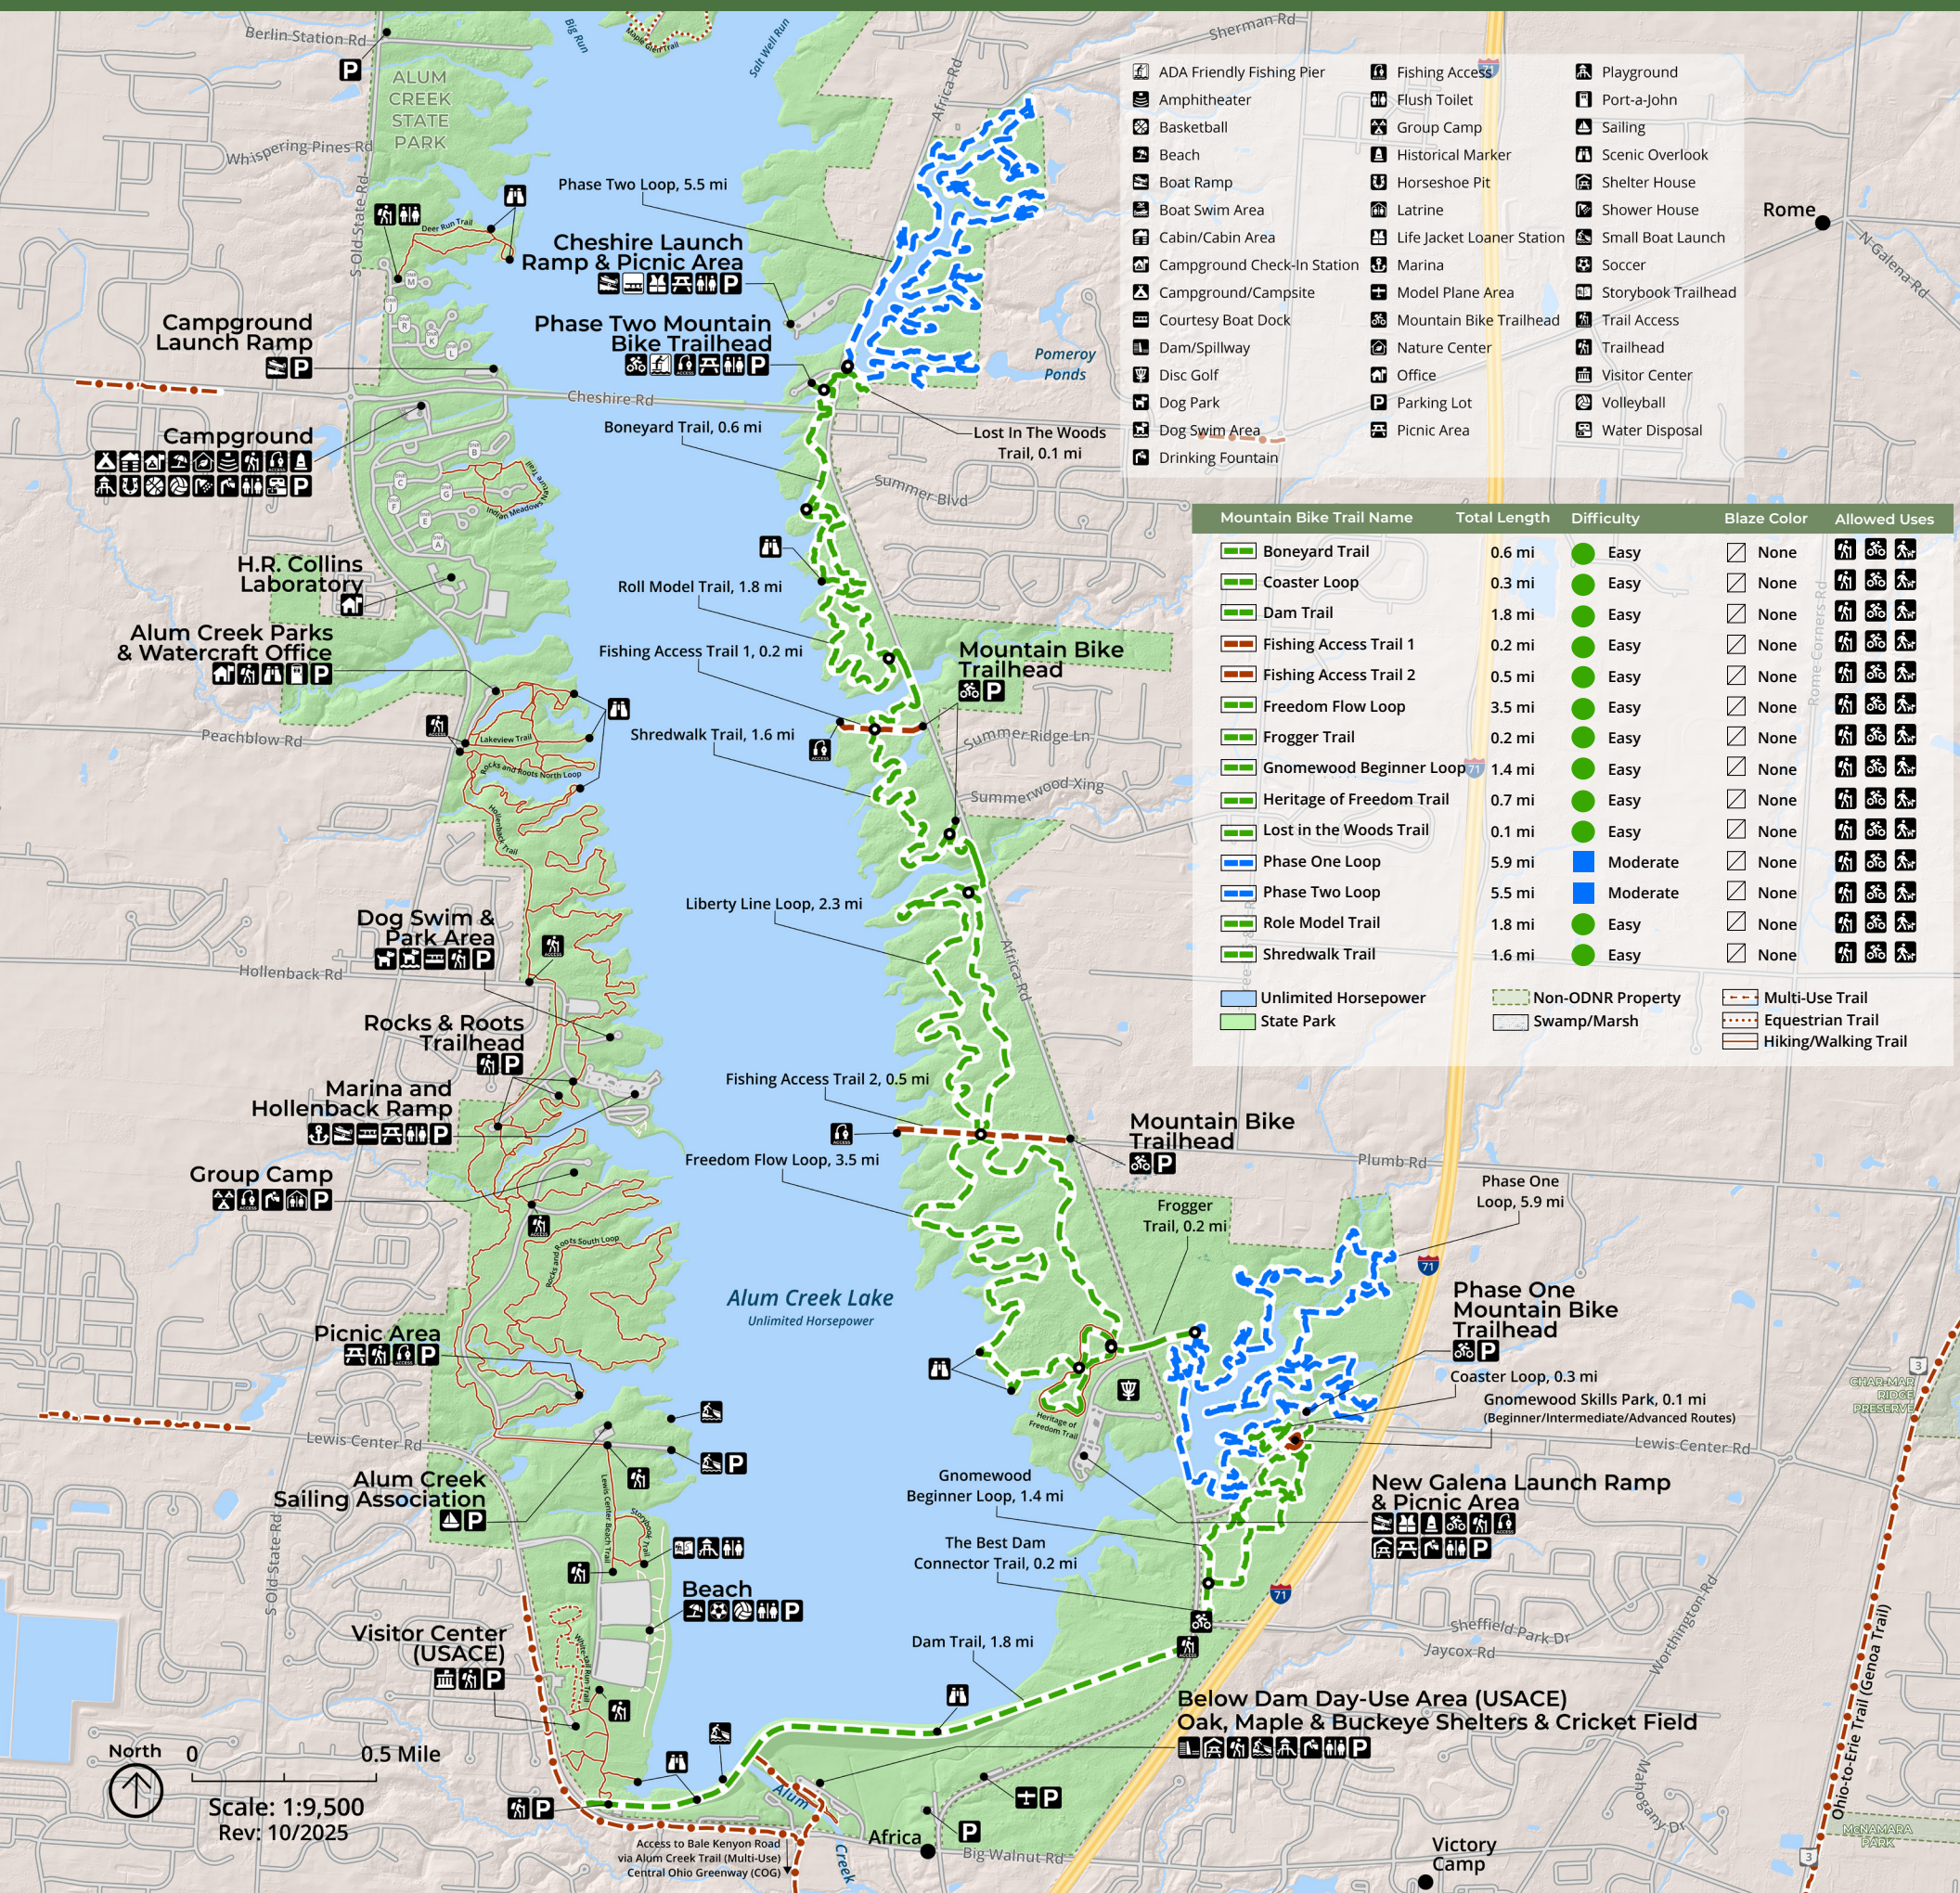

ALUM CREEK MOUNTAIN BIKING MAP

GIVE AUDIBLE WARNING WHEN PASSING ANOTHER CYCLIST OR HIKER ON THE TRAIL.

DOGS MUST BE LEASHED AT ALL TIMES IN THE PARK. PLEASE PICK UP AFTER YOUR PET.

LEAVE NO TRACE. CONSIDER OTHER RIDING OPTIONS IF TRAILS ARE WET AND MUDDY.

STAY IN CONTROL OF YOUR BIKE AND BE AWARE OF BLIND CORNERS.

EMERGENCIES CALL 911

NON-EMERGENCIES CALL #ODNR FOR A NATURAL RESOURCES OFFICER