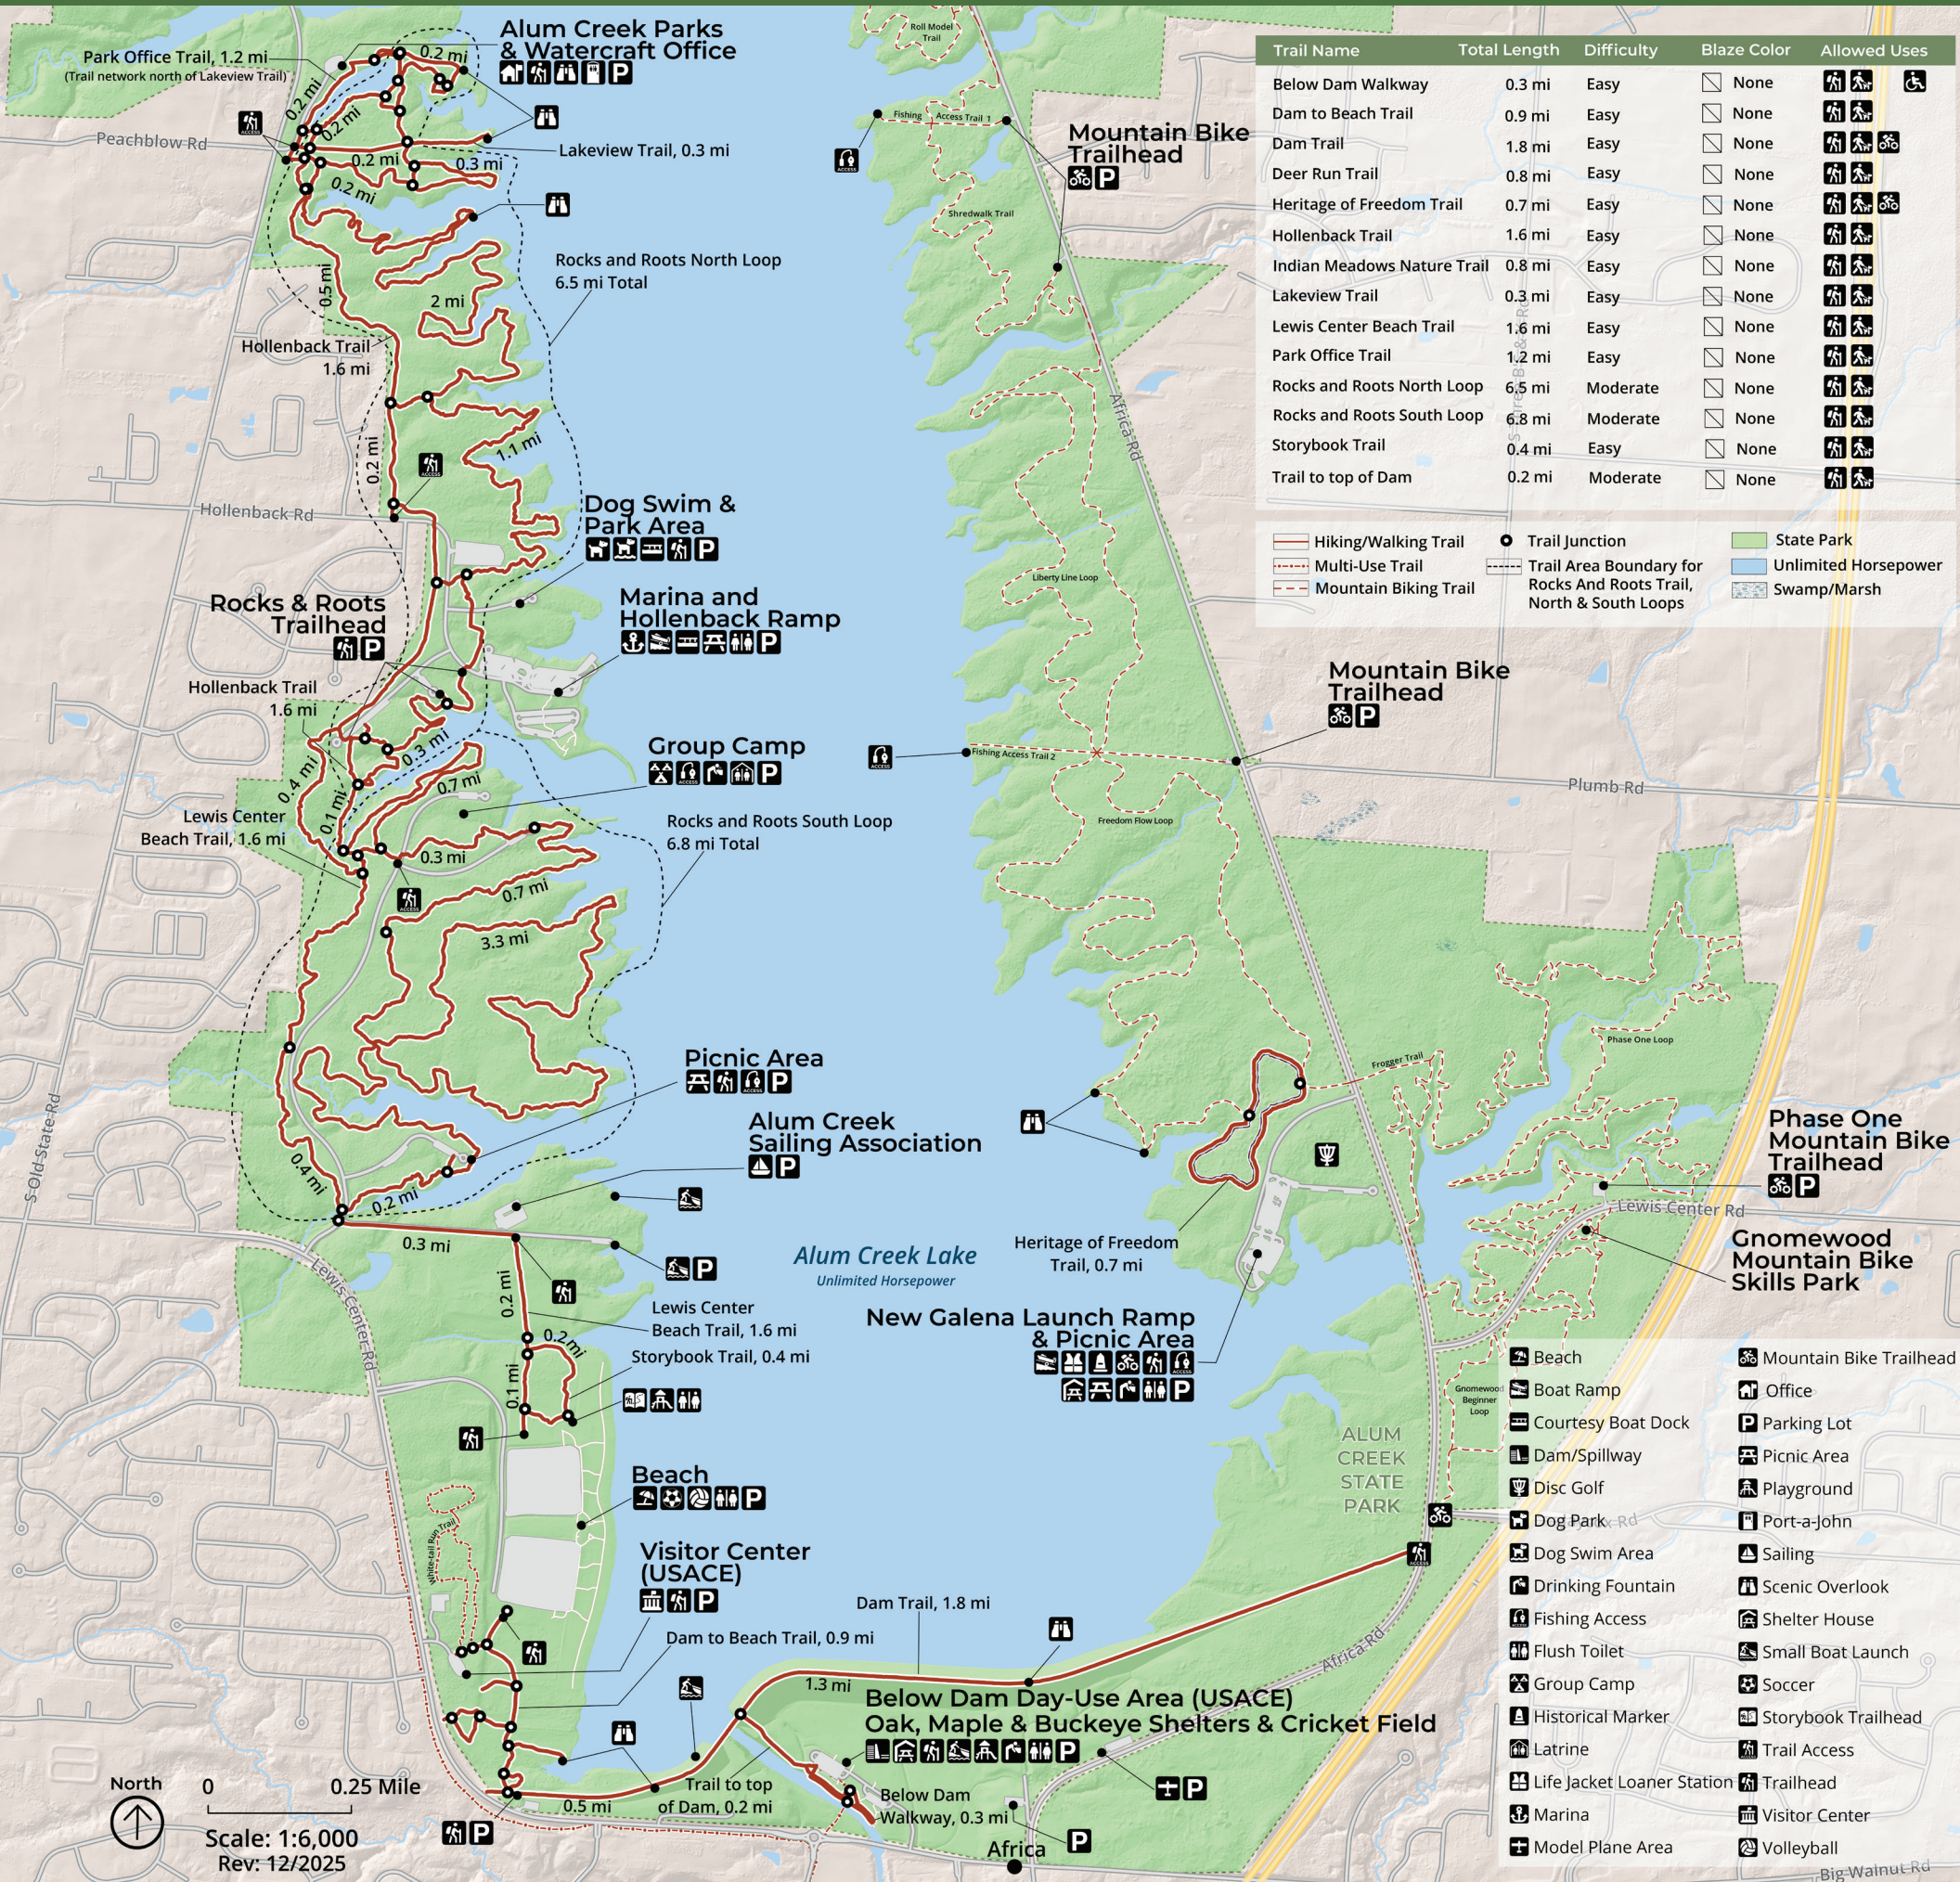

ALUM CREEK HIKING MAP

PETS MUST BE LEASHED AND ARE NOT PERMITTED ON SWIMMING BEACHES.

SWIMMING IS PERMITTED IN DESIGNATED AREAS ONLY.

STAY ON MARKED TRAILS.

PACK OUT WHAT YOU PACK IN AND DISPOSE OF TRASH.

EMERGENCIES CALL 911

NON-EMERGENCIES CALL #ODNR FOR A NATURAL RESOURCES OFFICER