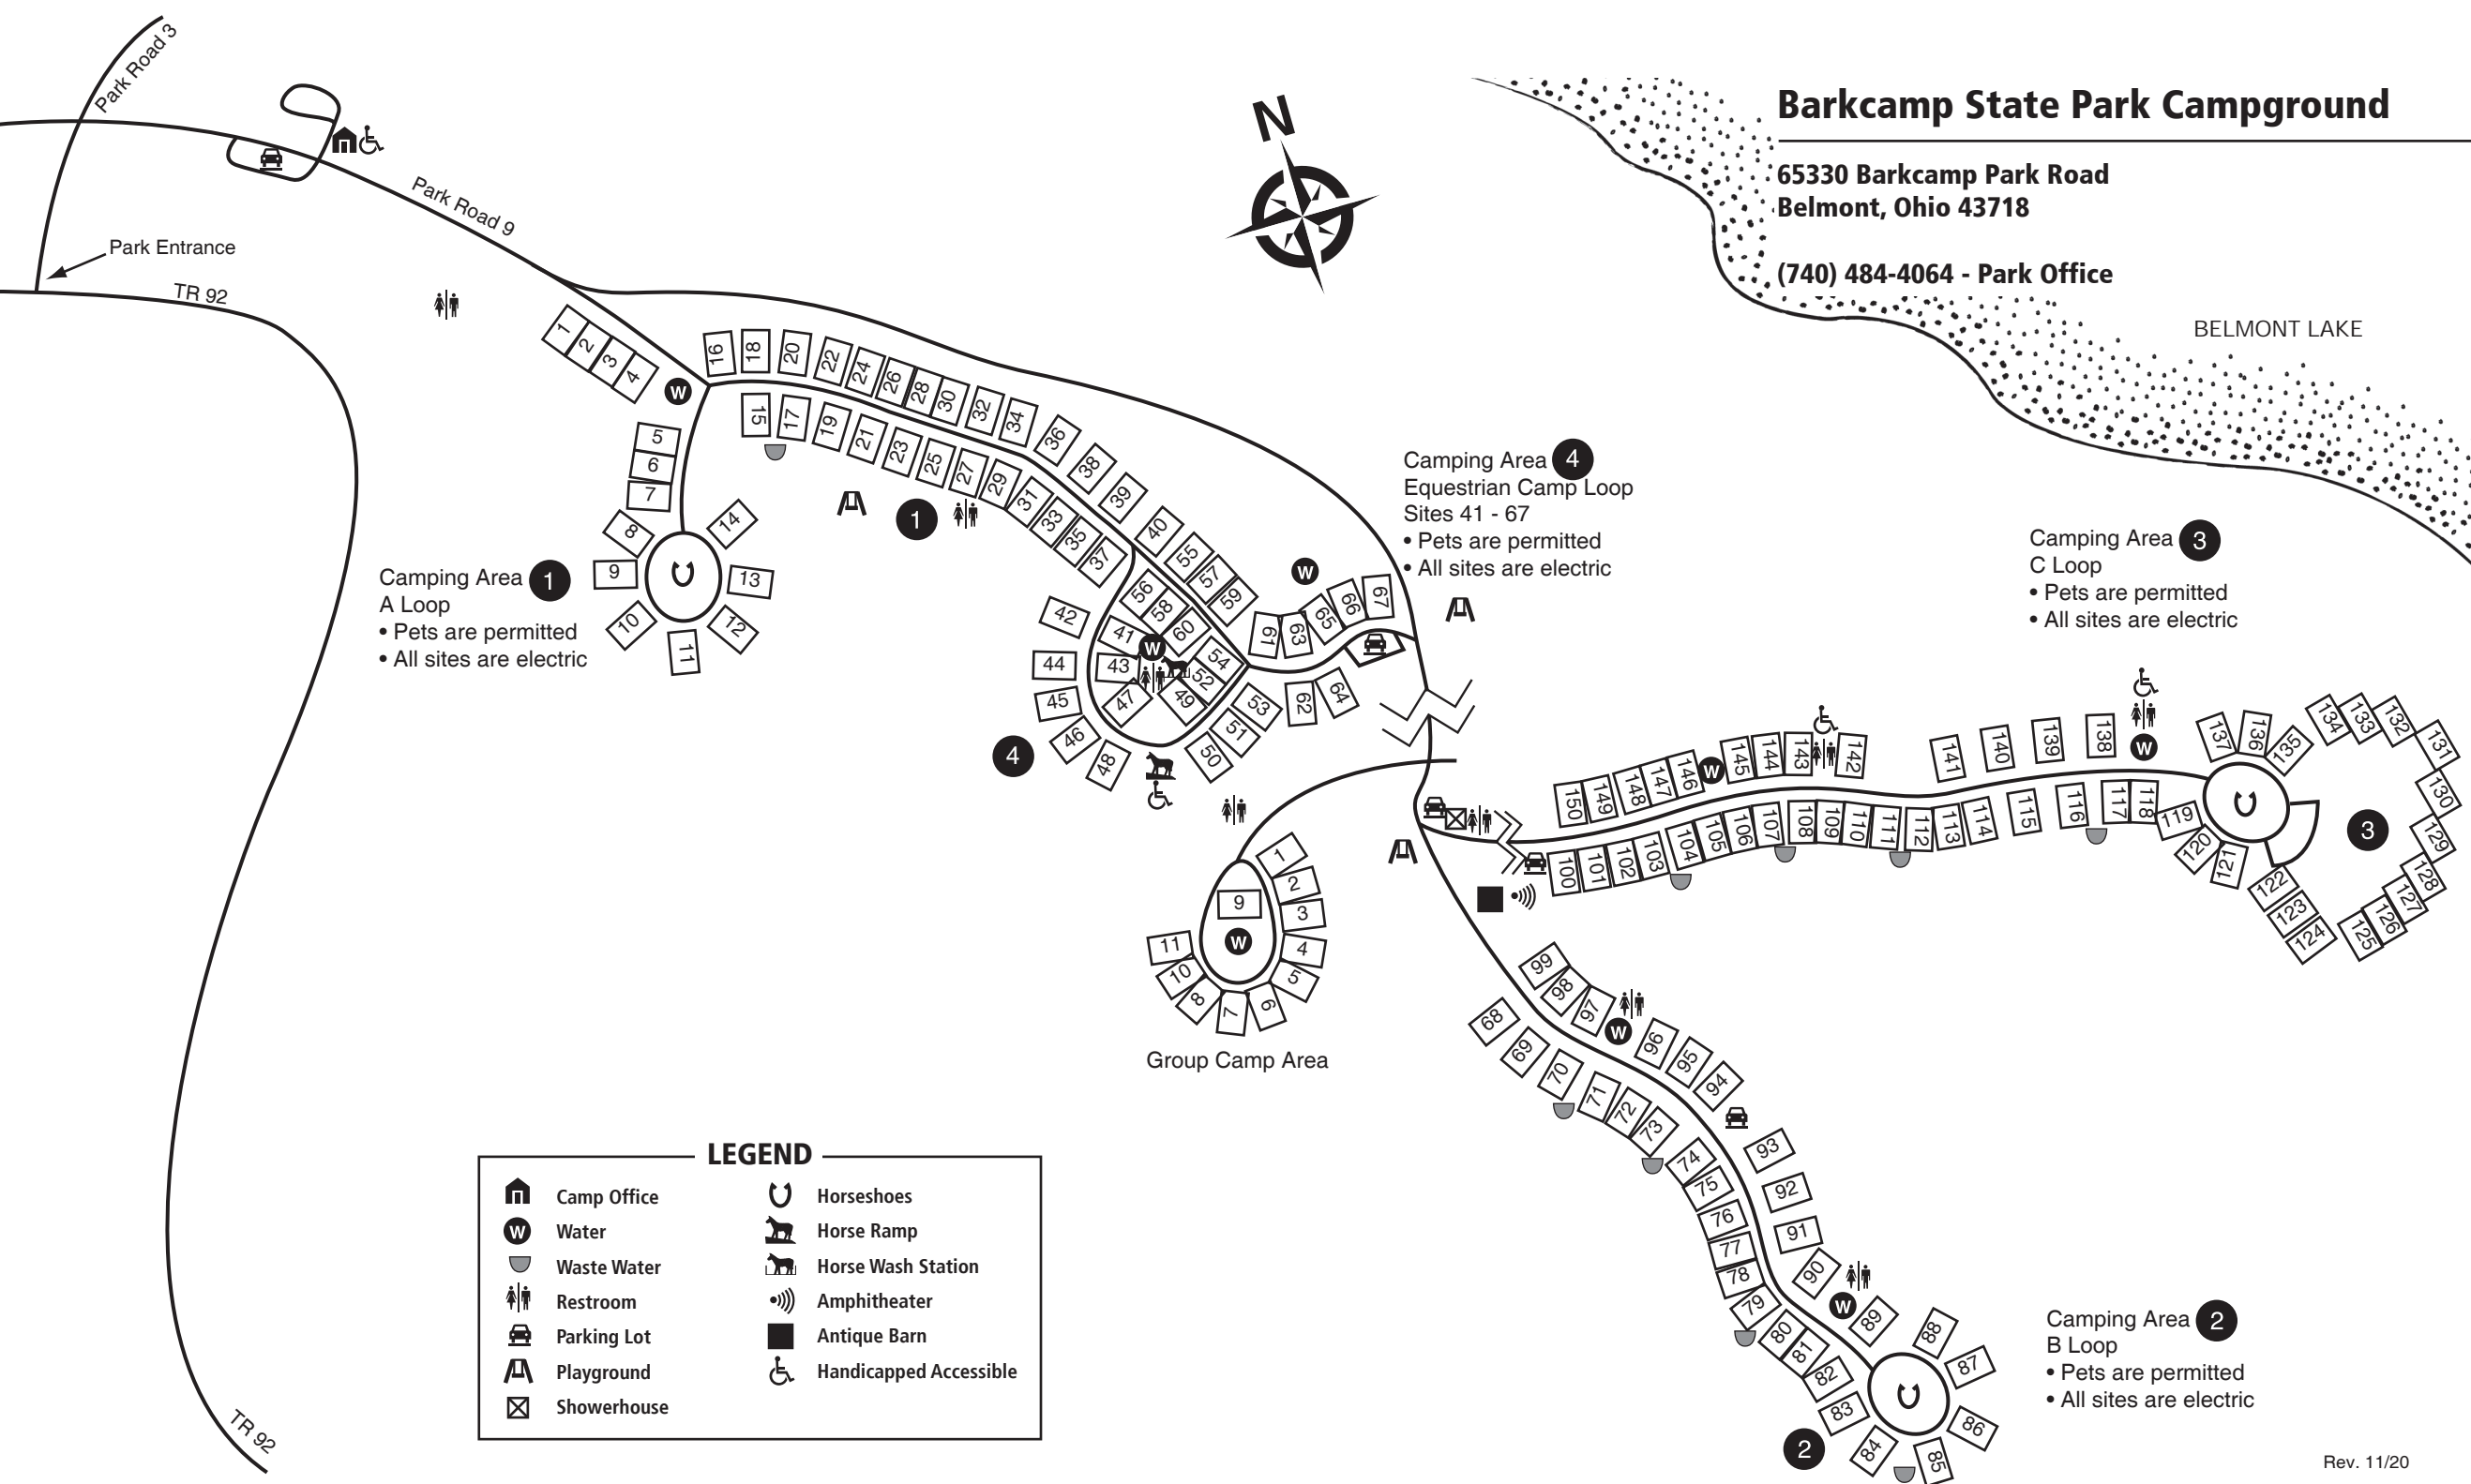

Barkcamp State Park Campground

65330 Barkcamp Park Road
Belmont, Ohio 43718

(740) 484-4064 - Park Office

BELMONT LAKE

Camping Area 1
A Loop
• Pets are permitted
• All sites are electric

Camping Area 4
Equestrian Camp Loop
Sites 41 - 67
• Pets are permitted
• All sites are electric

Camping Area 3
C Loop
• Pets are permitted
• All sites are electric

Camping Area 2
B Loop
• Pets are permitted
• All sites are electric

Group Camp Area

LEGEND

	Camp Office		Horseshoes
	Water		Horse Ramp
	Waste Water		Horse Wash Station
	Restroom		Amphitheater
	Parking Lot		Antique Barn
	Playground		Handicapped Accessible
	Showerhouse		