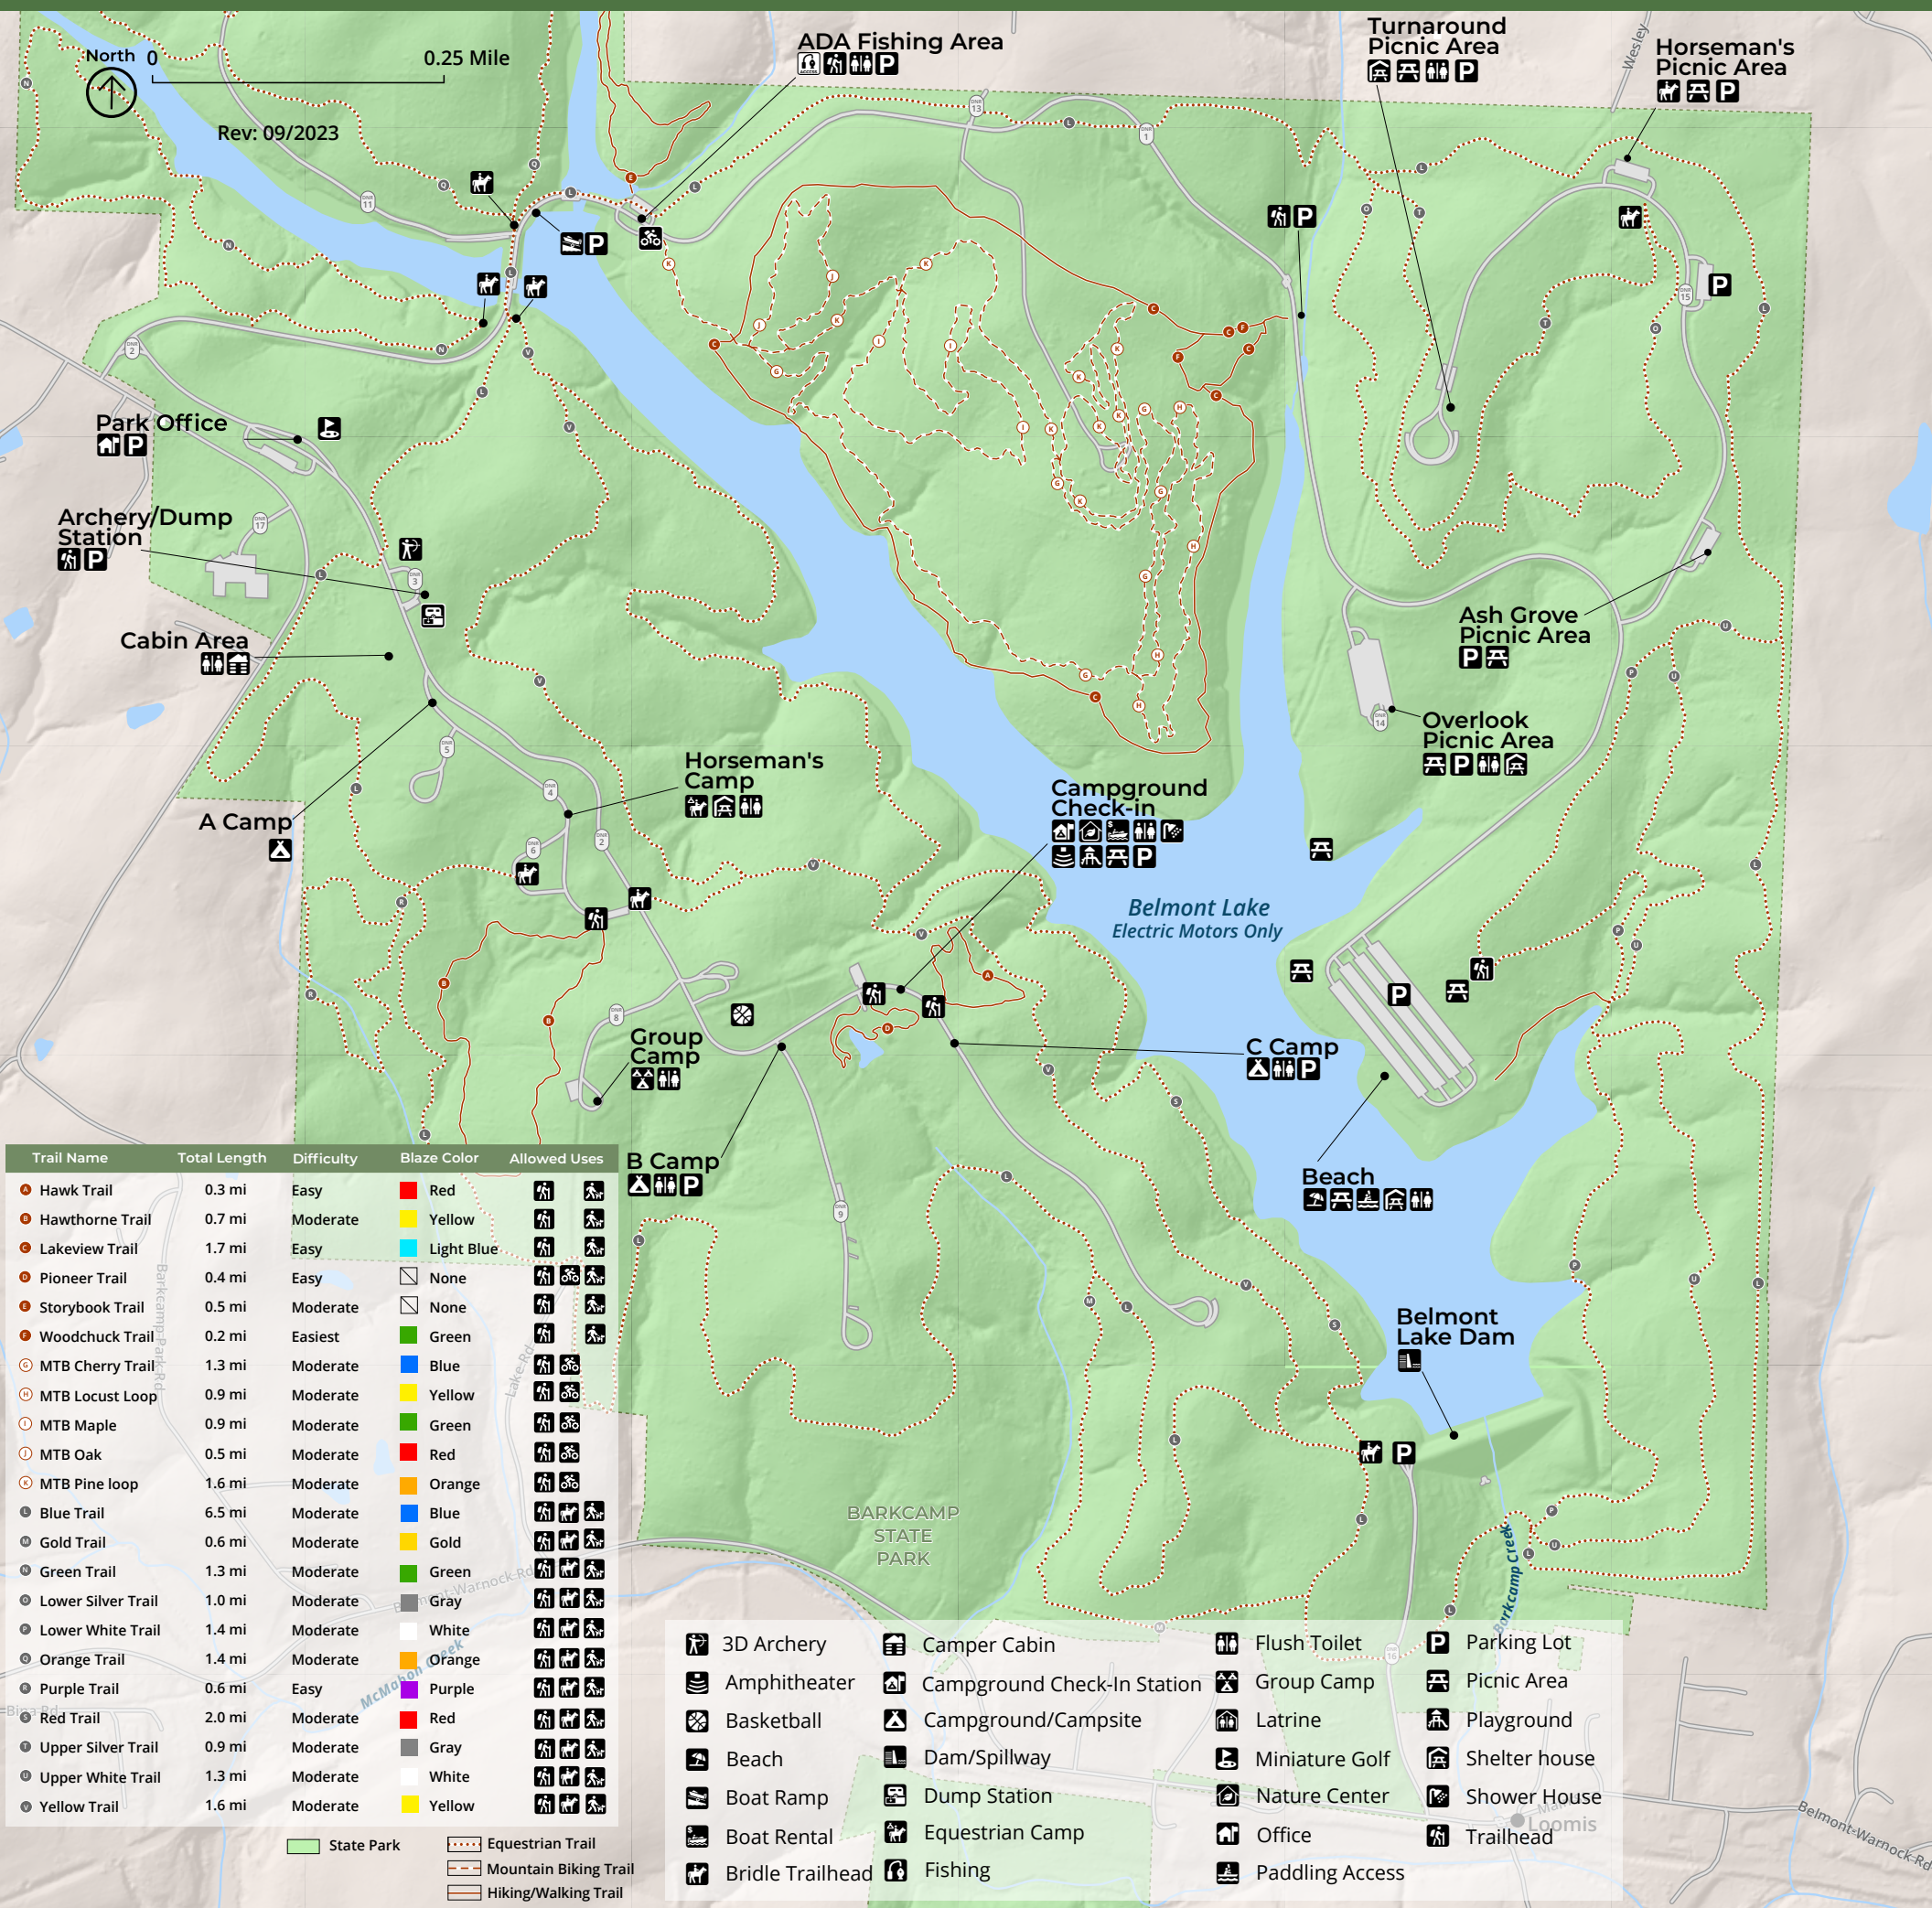

# BARKCAMP PARK MAP

TAKE ONLY PHOTOS,  
LEAVE ONLY FOOTPRINTS

DOGS MUST BE LEASHED  
PLEASE PICK UP AFTER YOUR PET

PACK OUT WHAT YOU PACK IN  
AND DISPOSE OF TRASH

SWIMMING IS PERMITTED IN  
DESIGNATED AREAS

CONSIDER THE DIFFICULTY  
OF THE TRAILS

EMERGENCIES CALL 911

NON EMERGENCIES CALL #ODNR FOR A NATURAL RESOURCES OFFICER