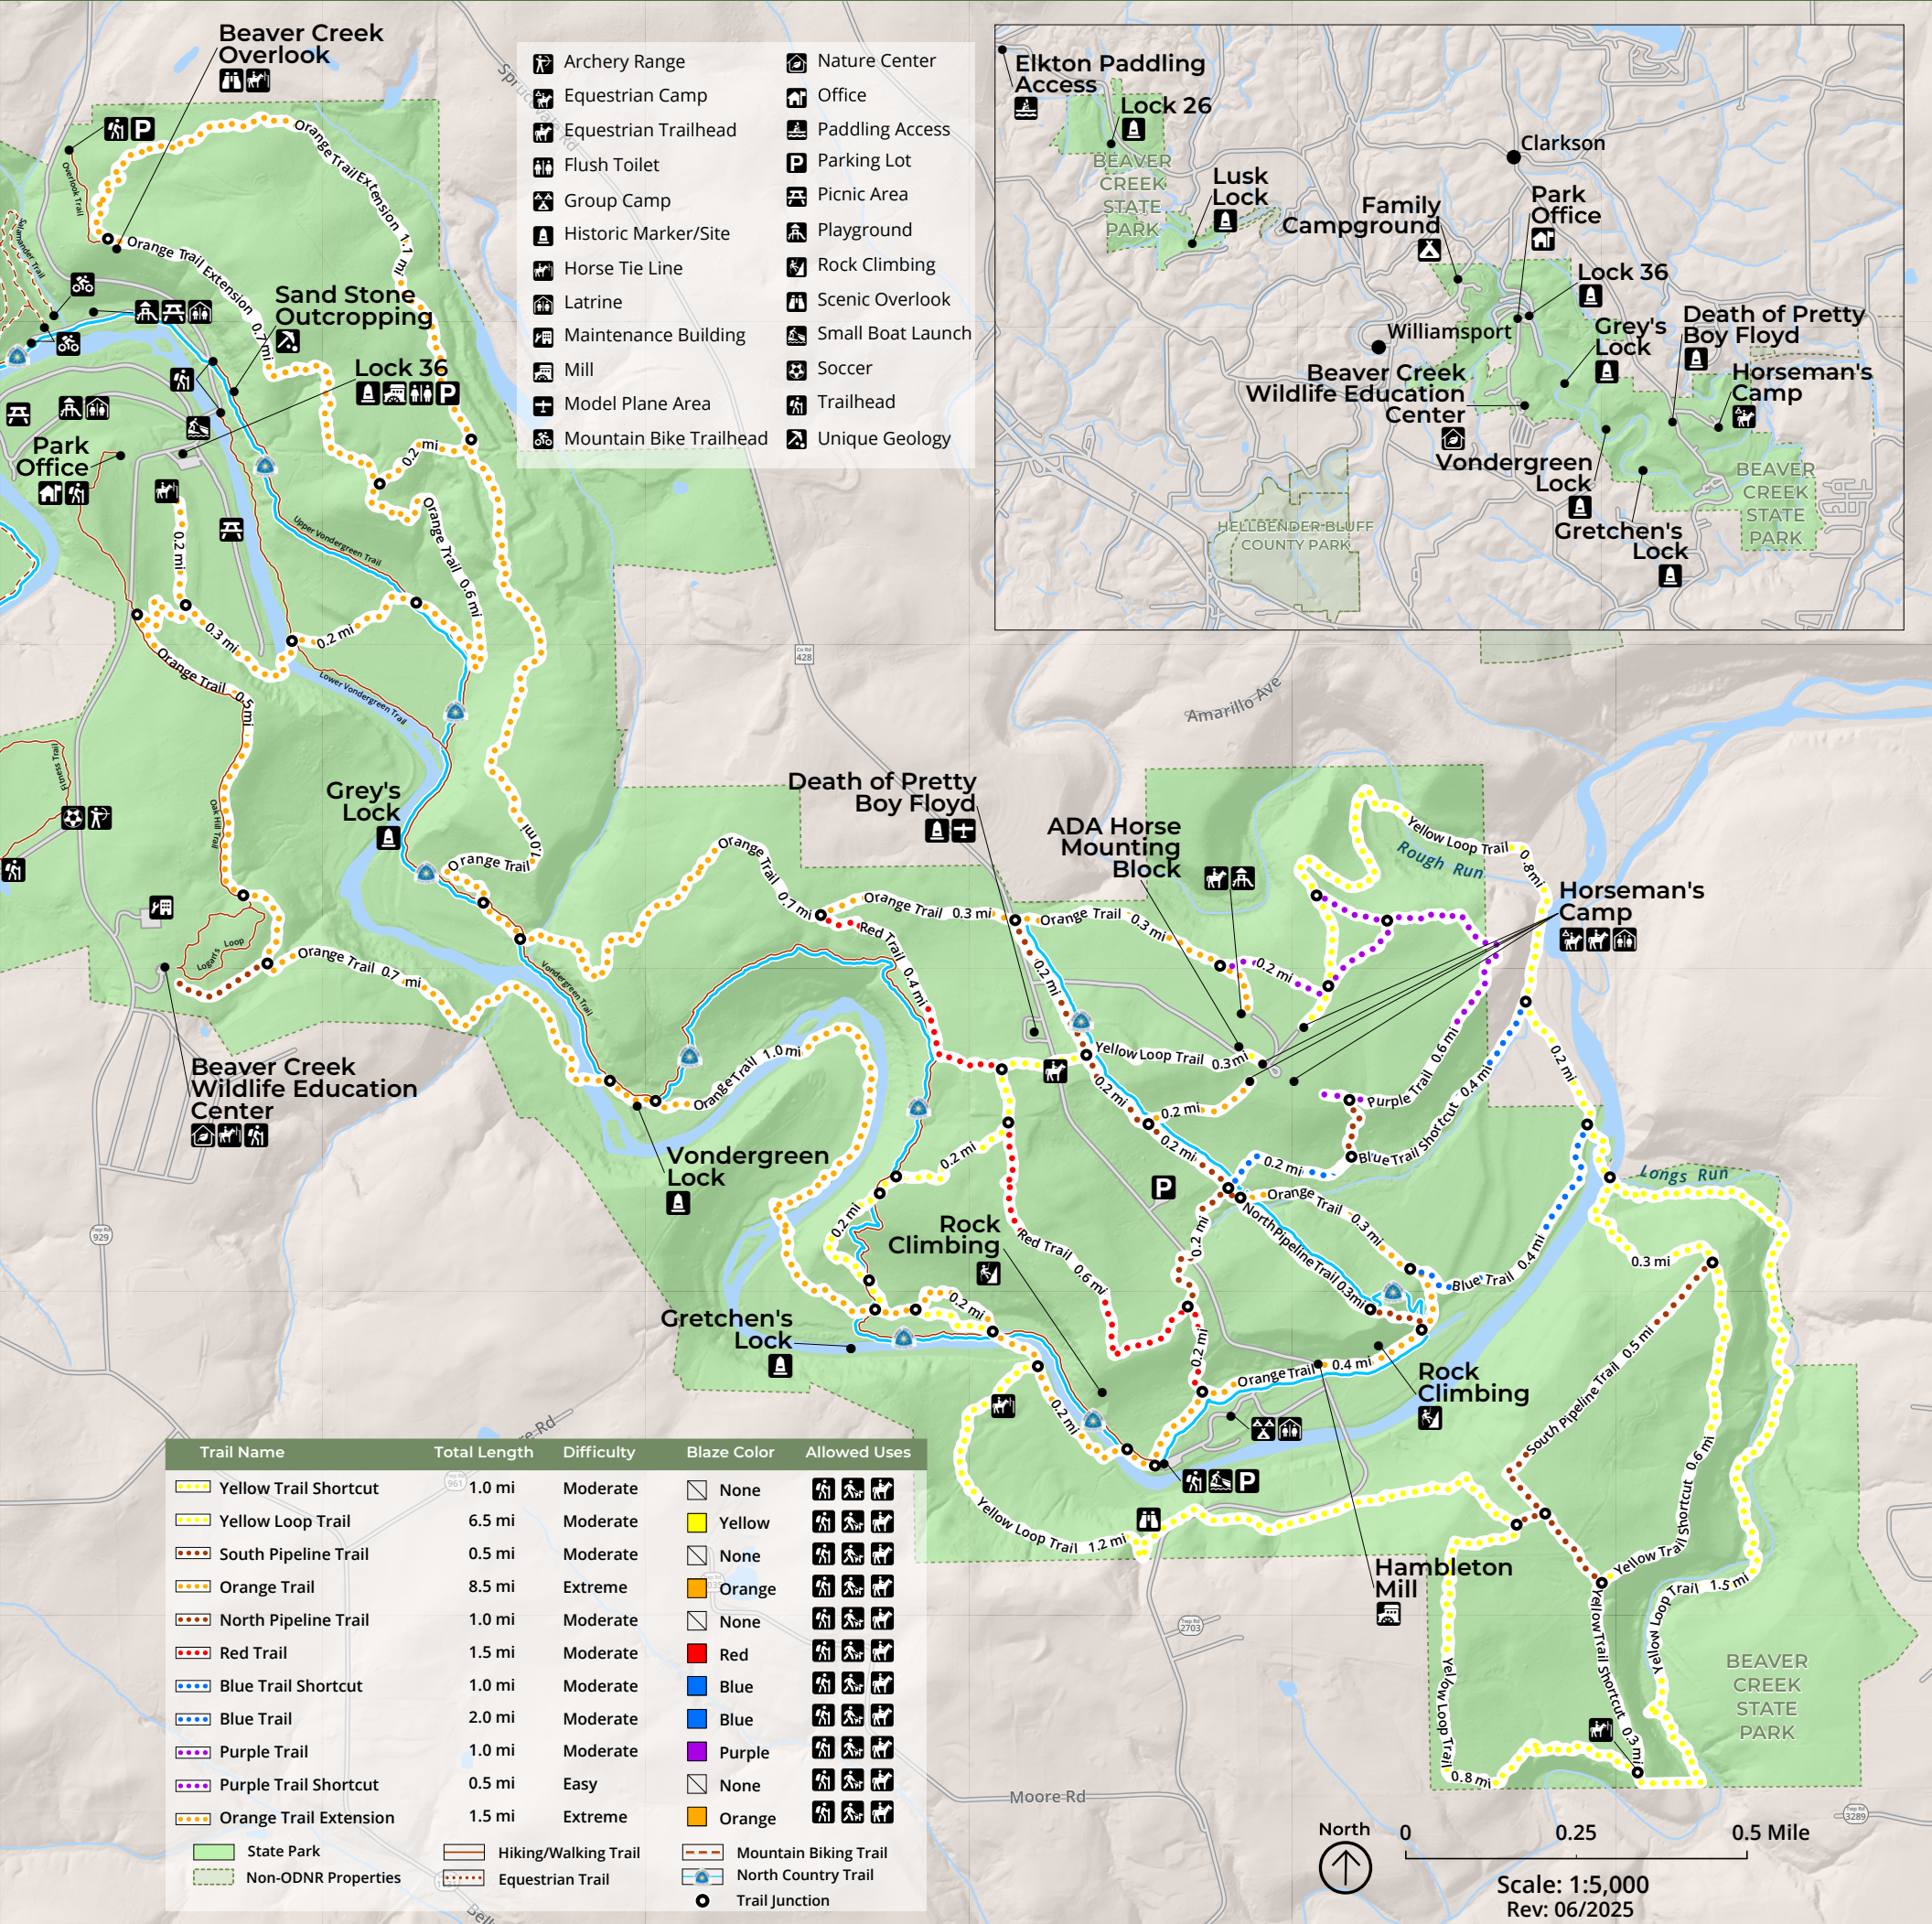

BEAVER CREEK EQUESTRIAN MAP

DOGS MUST BE LEASHED AT ALL TIMES IN THE PARK. PLEASE PICK UP AFTER YOUR PET.

RIDERS SHOULD BE CAUTIOUS WHEN CROSSING TRAILS. BE ALERT FOR HIKERS AND MOUNTAIN BIKERS.

STAY ON DESIGNATED TRAILS TO PREVENT UNEXPECTED ENCOUNTERS AND ECOSYSTEM DAMAGE.

HELP OTHERS TO ACT SAFELY. ASK THEM TO MOVE TO THE DOWNHILL SIDE OF THE TRAIL SO YOU CAN PASS; HORSES PERCEIVE UPSLOPE CREATURES TO BE PREDATORS.

EMERGENCIES CALL 911

NON EMERGENCIES CALL #ODNR FOR A NATURAL RESOURCES OFFICER