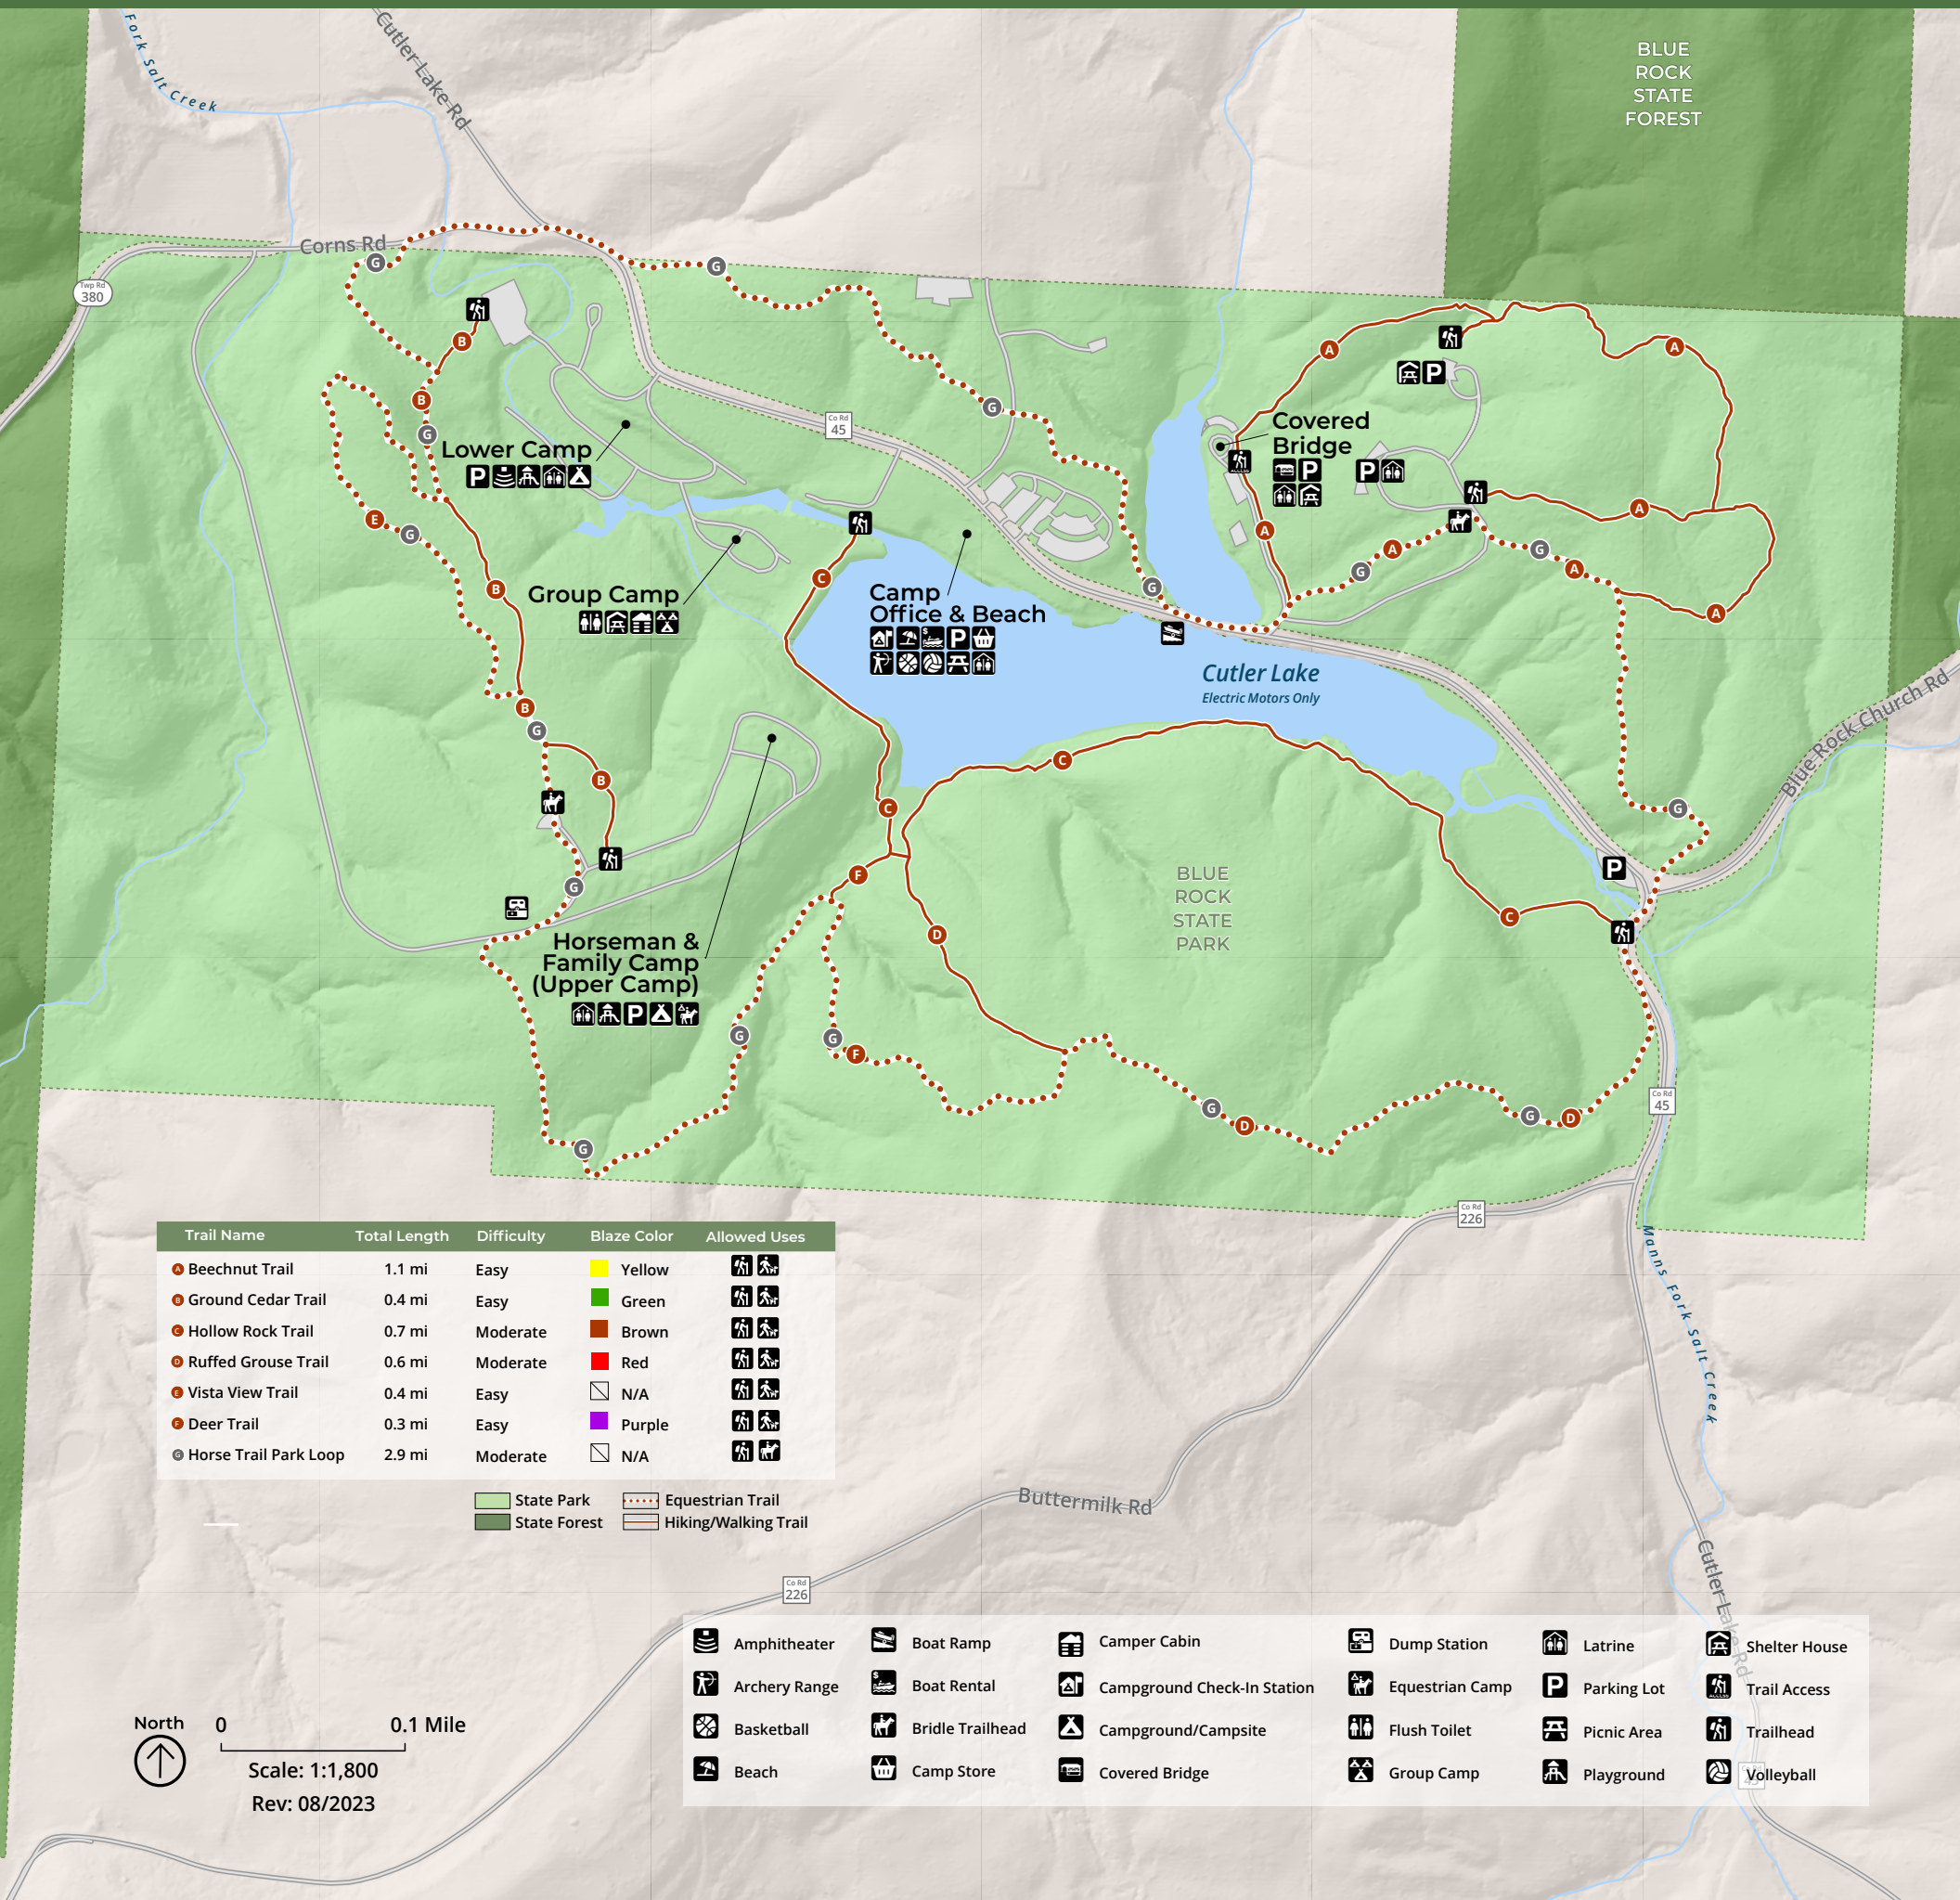

BLUE ROCK PARK MAP

KEEP DOGS LEASHED.
PLEASE PICK UP AFTER
YOUR PET

PACK OUT WHAT
YOU PACK IN &
DISPOSE OF TRASH

NO SWIMMING EXCEPT
AT THE DESIGNATED
AREA

EMERGENCIES CALL 911

NON EMERGENCIES CALL #ODNR FOR NATURAL RESOURCES OFFICER