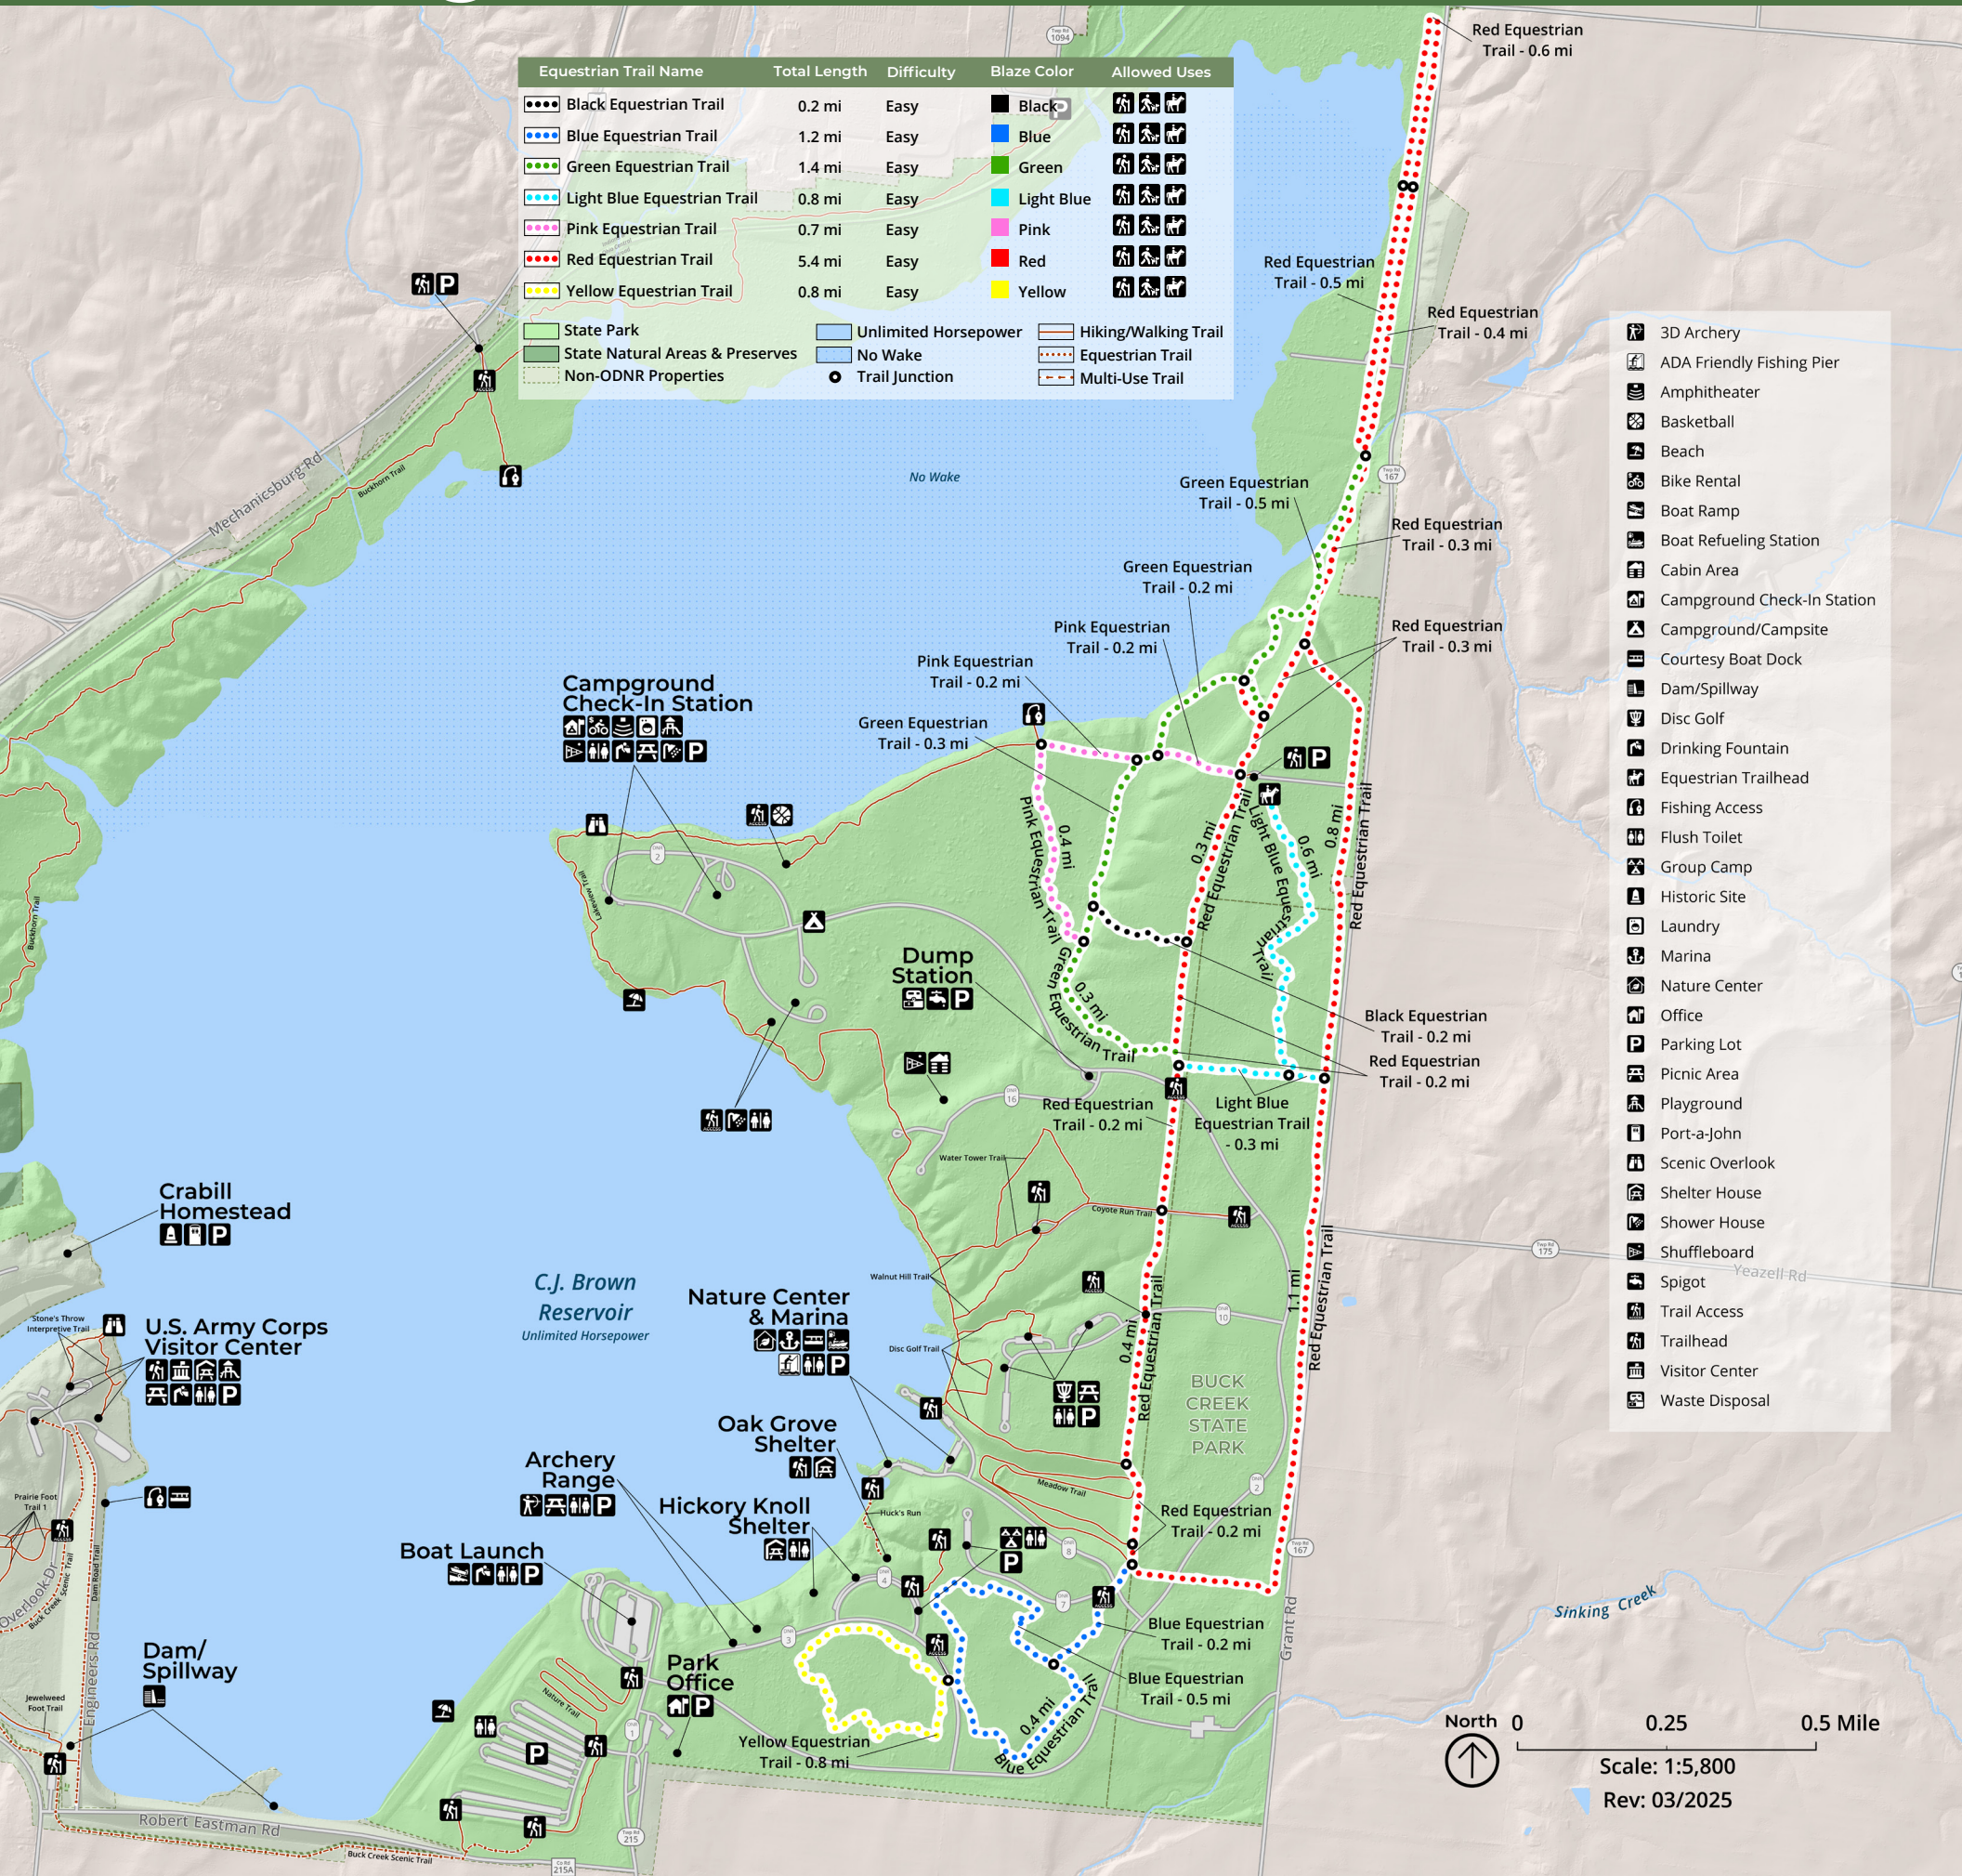

BUCK CREEK EQUESTRIAN MAP

North ↑
 0 0.25 0.5 Mile
 Scale: 1:5,800
 Rev: 03/2025

RIDERS SHOULD BE CAUTIOUS WHEN CROSSING TRAILS. BE ALERT FOR HIKERS AND MOUNTAIN BIKERS.

STAY ON DESIGNATED TRAILS TO PREVENT UNEXPECTED ENCOUNTERS AND ECOSYSTEM DAMAGE.

HELP OTHERS TO ACT SAFELY. ASK THEM TO MOVE TO THE DOWNHILL SIDE OF THE TRAIL SO YOU CAN PASS; HORSES PERCEIVE UPSLOPE CREATURES TO BE PREDATORS.

EMERGENCIES CALL 911

NON-EMERGENCIES CALL #ODNR FOR A NATURAL RESOURCES OFFICER