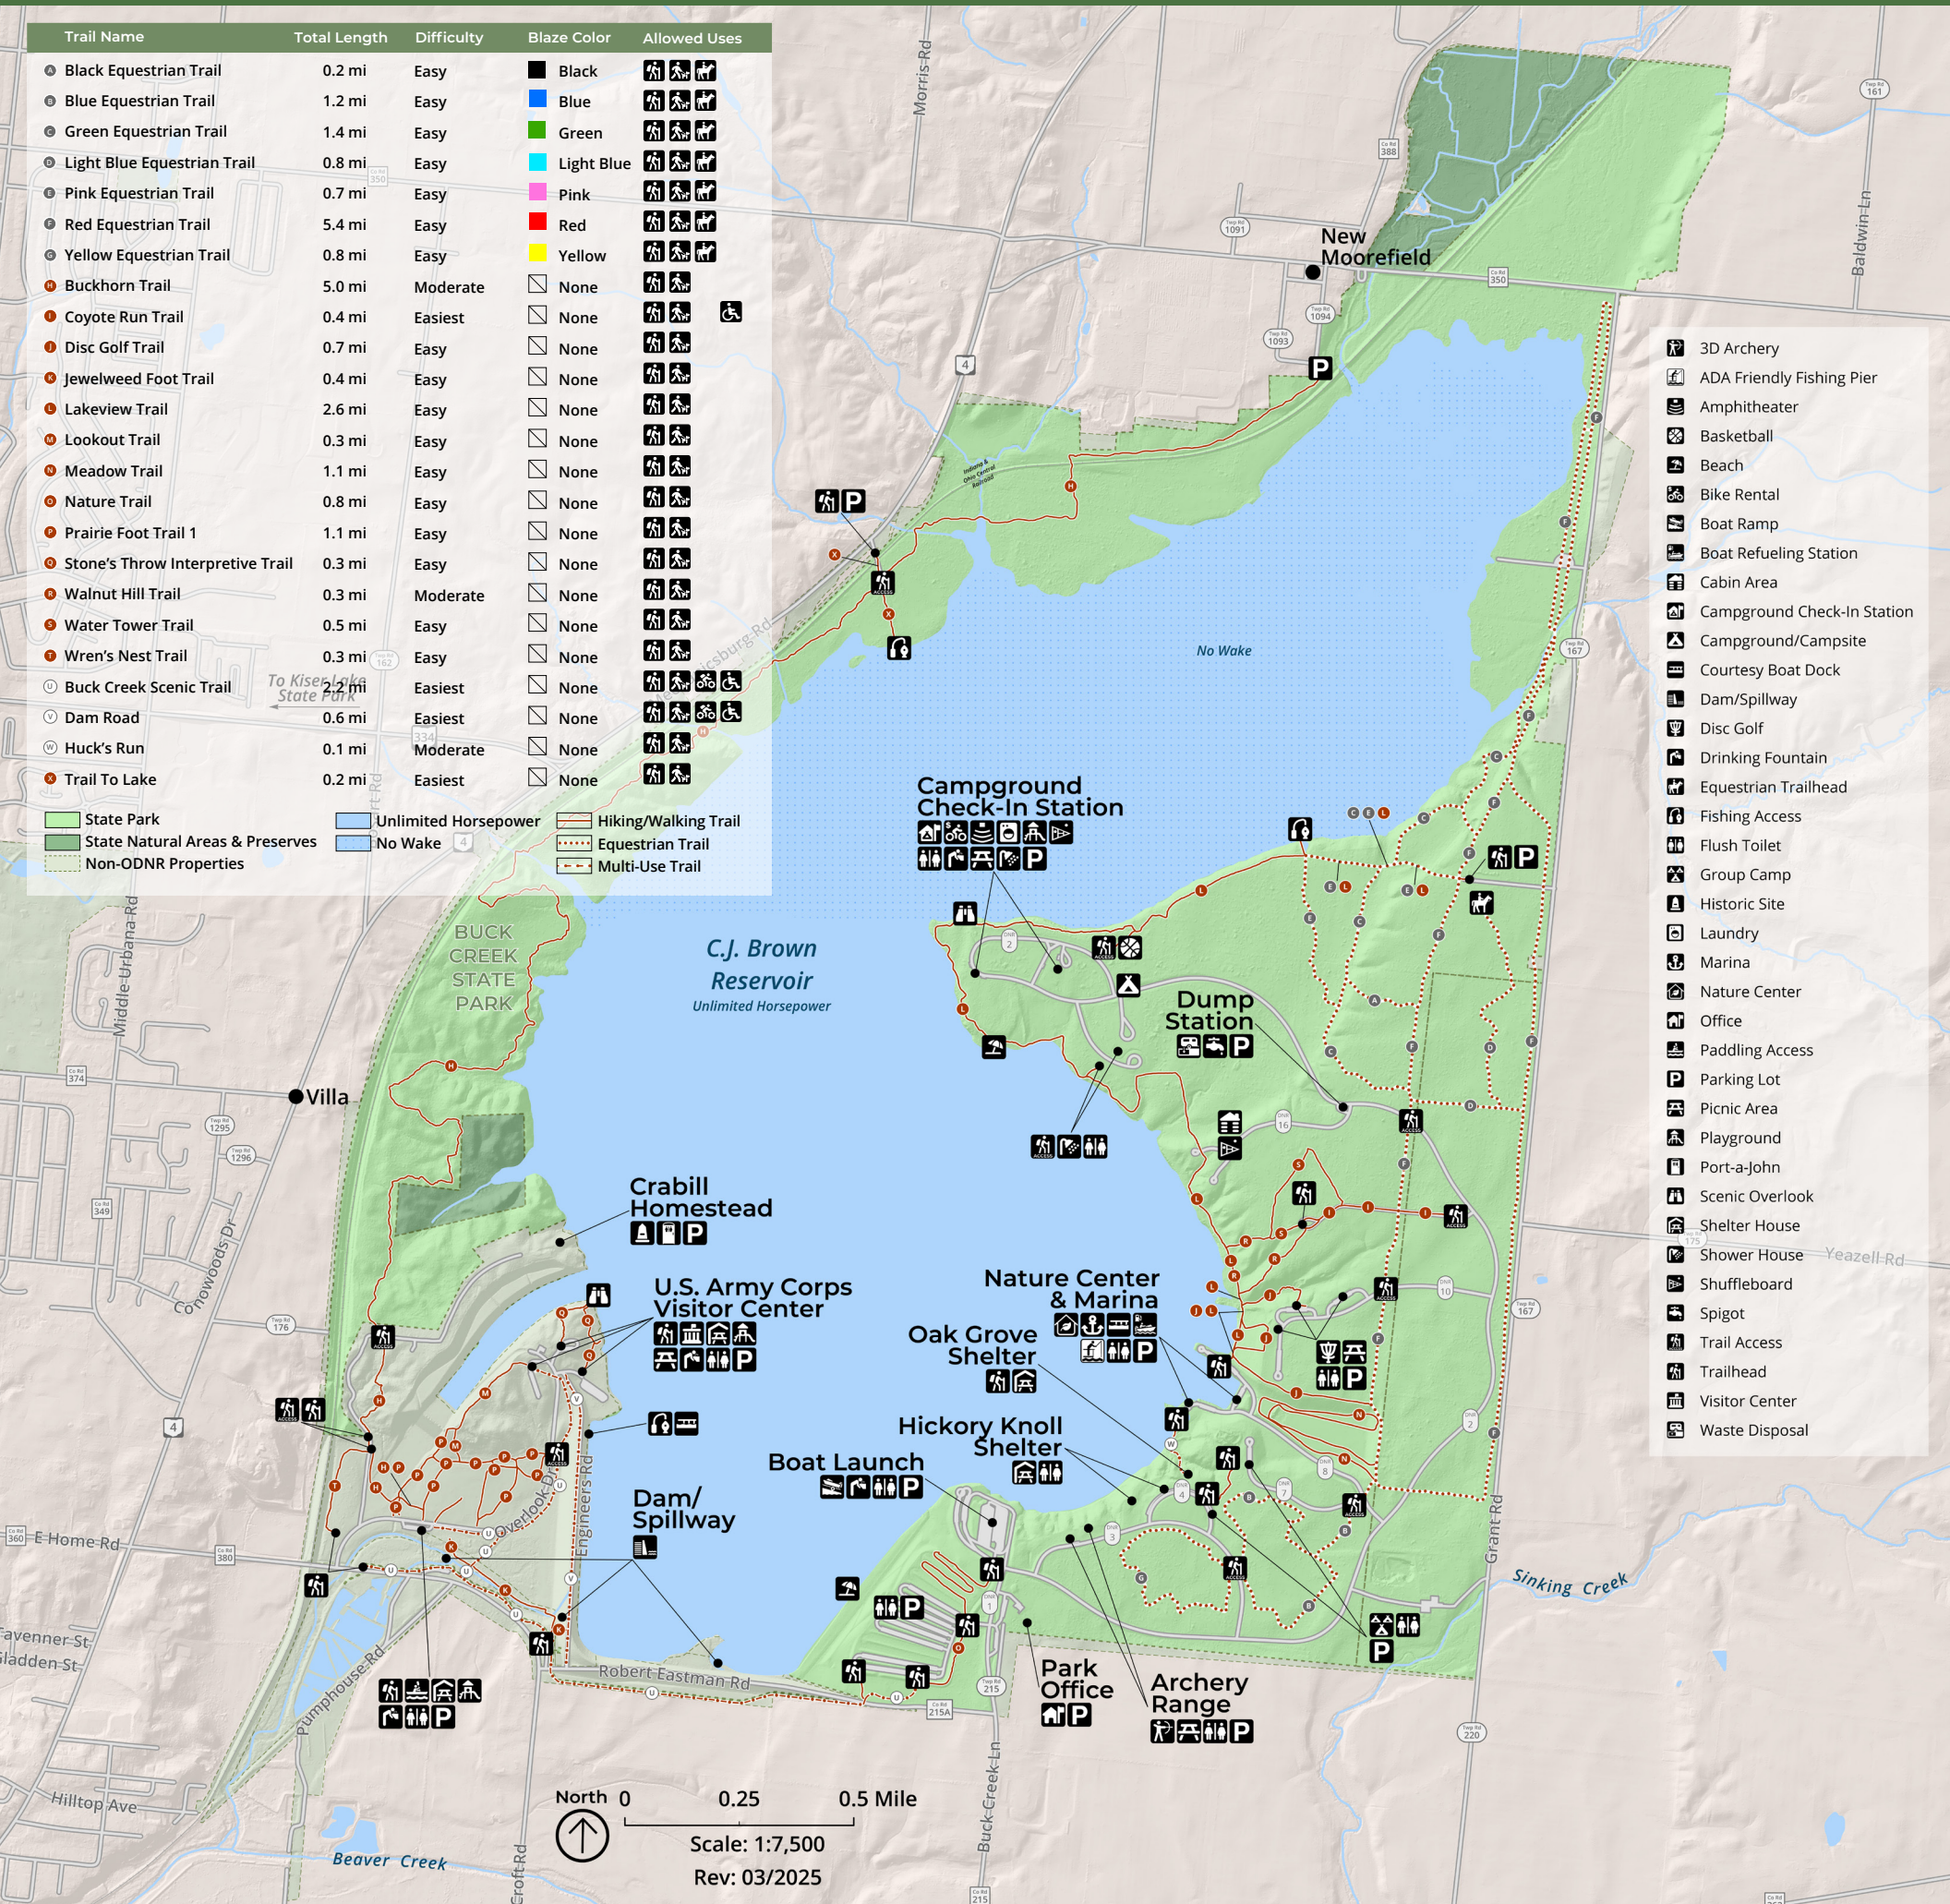

# BUCK CREEK PARK PARK MAP

CONSIDER THE DIFFICULTY OF TRAILS.

DOGS MUST BE LEASHED AT ALL TIMES IN THE PARK. PLEASE PICK UP AFTER YOUR PET.

PACK OUT WHAT YOU PACK IN AND DISPOSE OF TRASH.

TAKE ONLY PHOTOS, LEAVE ONLY FOOTPRINTS.

EMERGENCIES CALL 911

NON-EMERGENCIES CALL #ODNR FOR NATURAL RESOURCES OFFICER