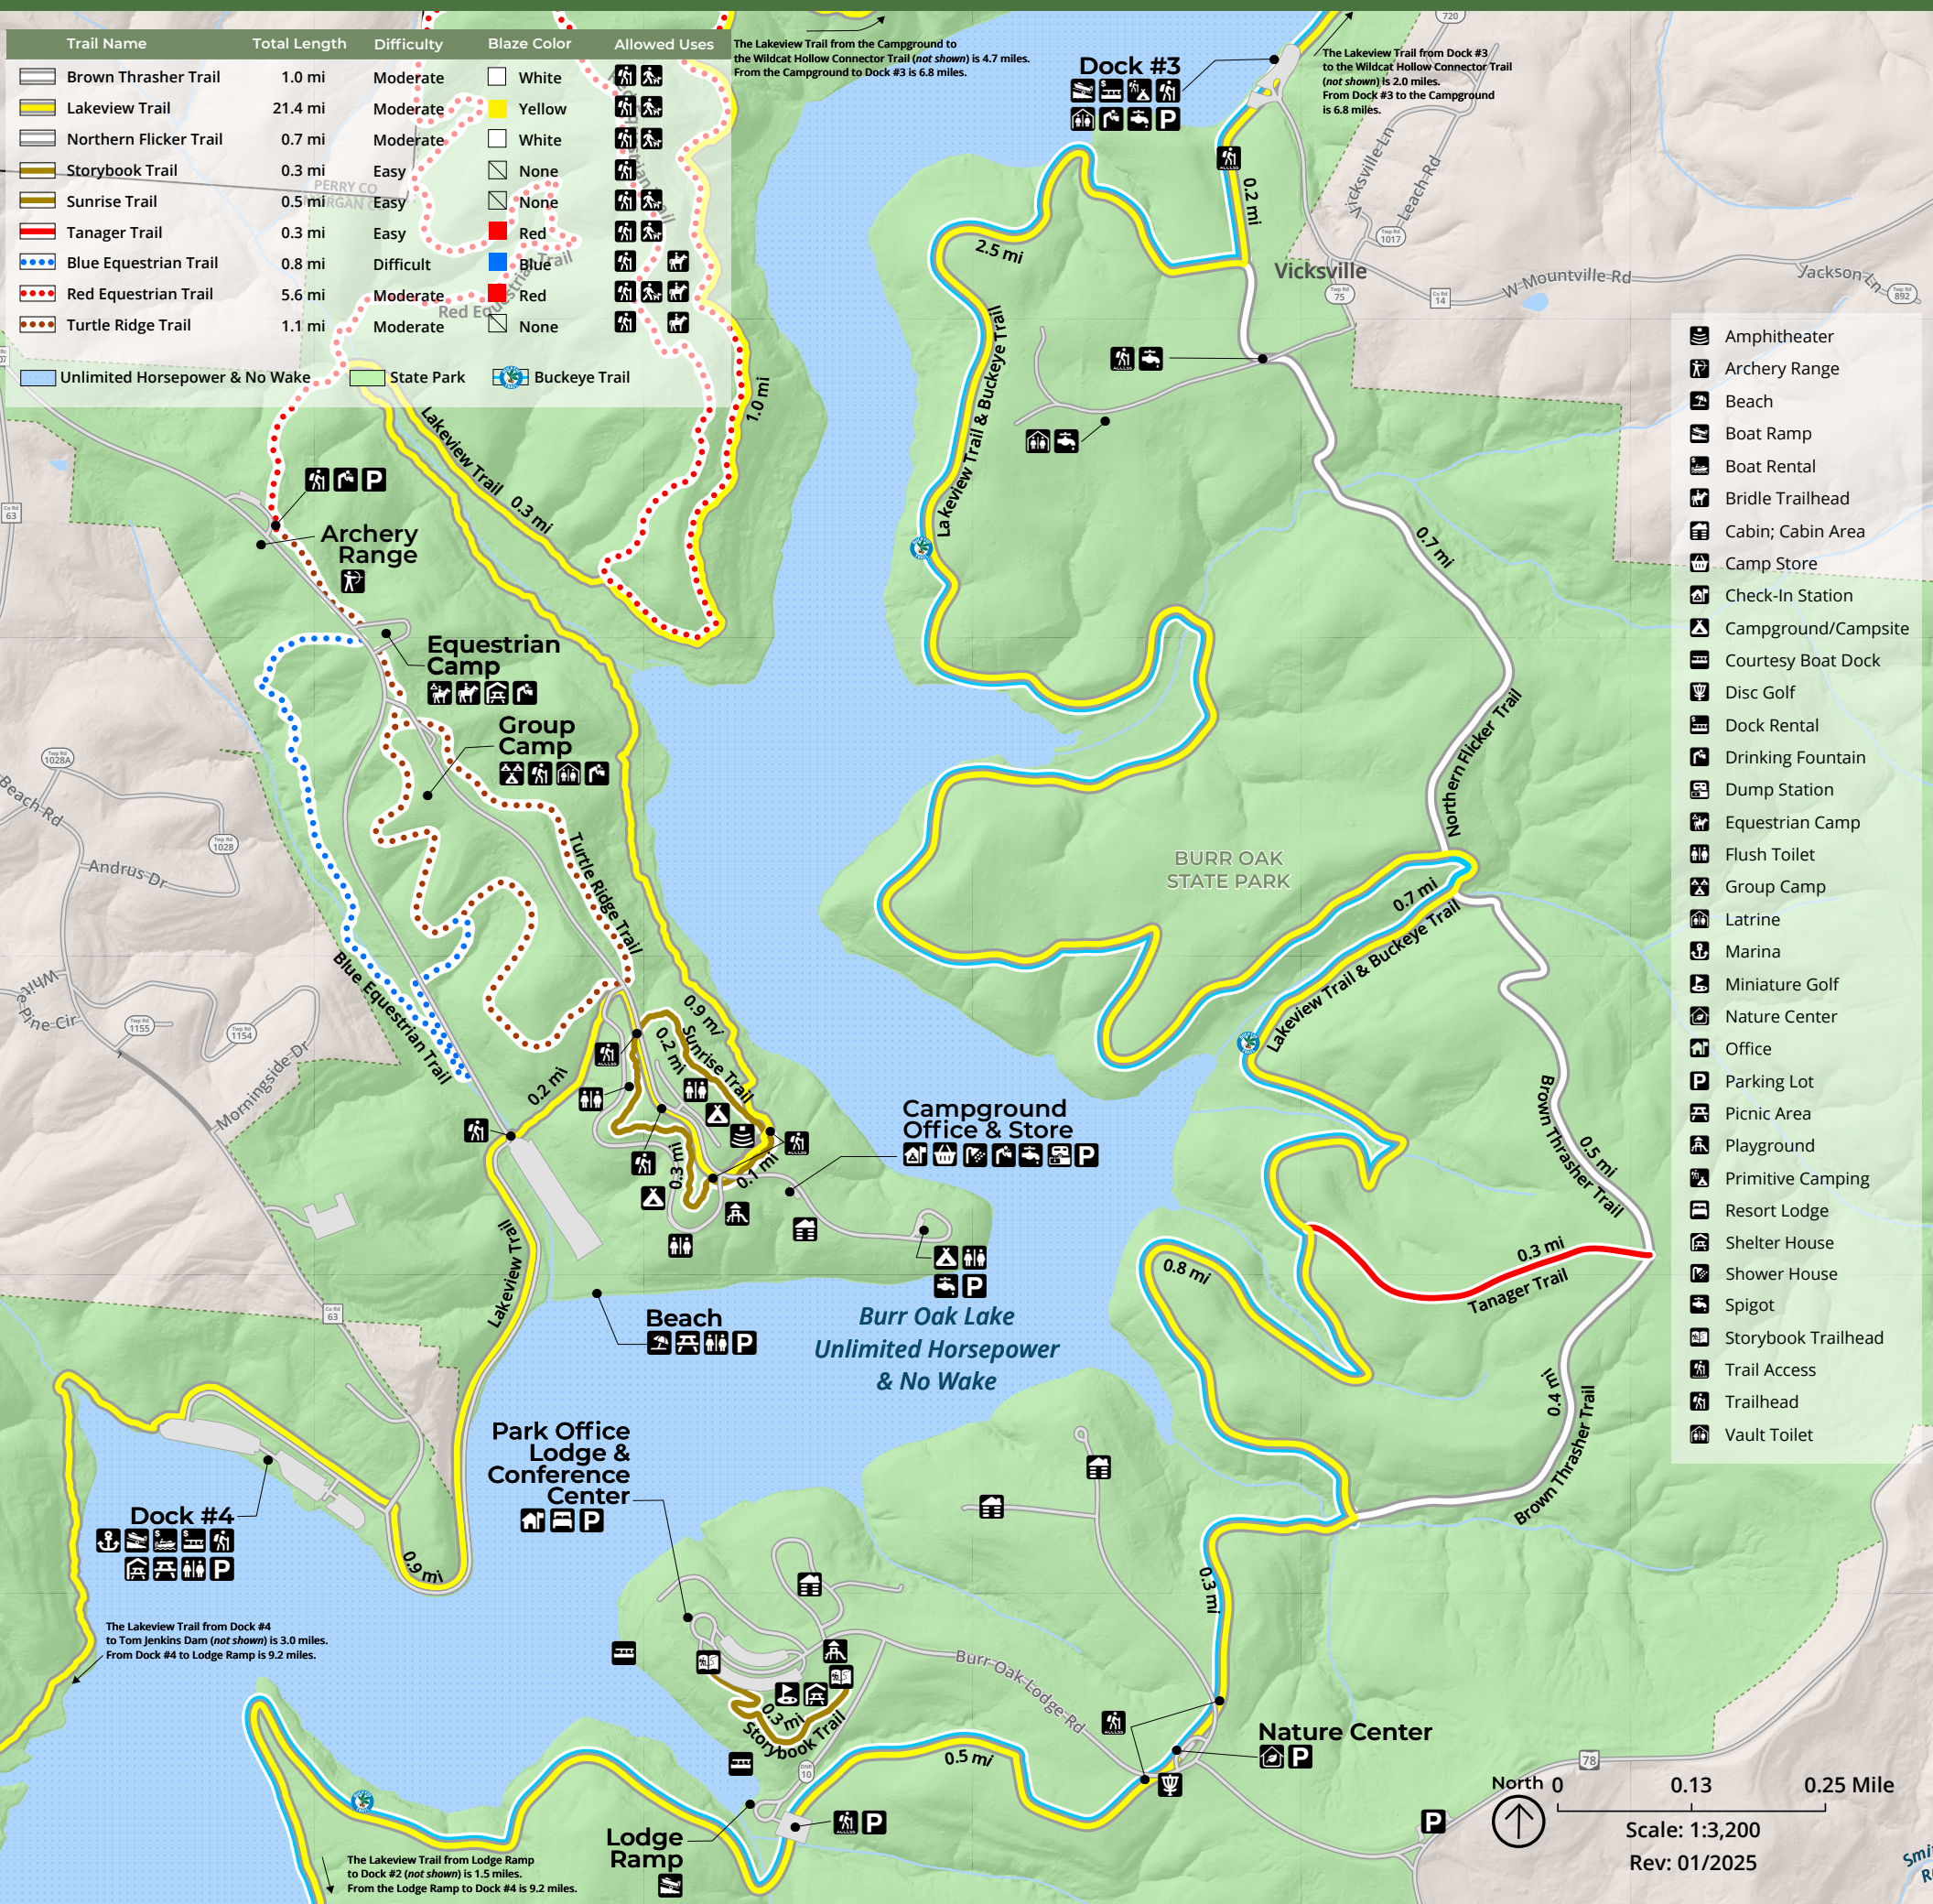

# BURR OAK HIKING MAP

CONSIDER THE DIFFICULTY OF TRAILS.

DOGS MUST BE LEASHED AT ALL TIMES IN THE PARK. PLEASE PICK UP AFTER YOUR PET.

PACK OUT WHAT YOU PACK IN AND DISPOSE OF TRASH.

NO SWIMMING EXCEPT AT THE DESIGNATED BEACH AREA.

EMERGENCIES CALL 911

NON-EMERGENCIES CALL #ODNR FOR NATURAL RESOURCES OFFICER