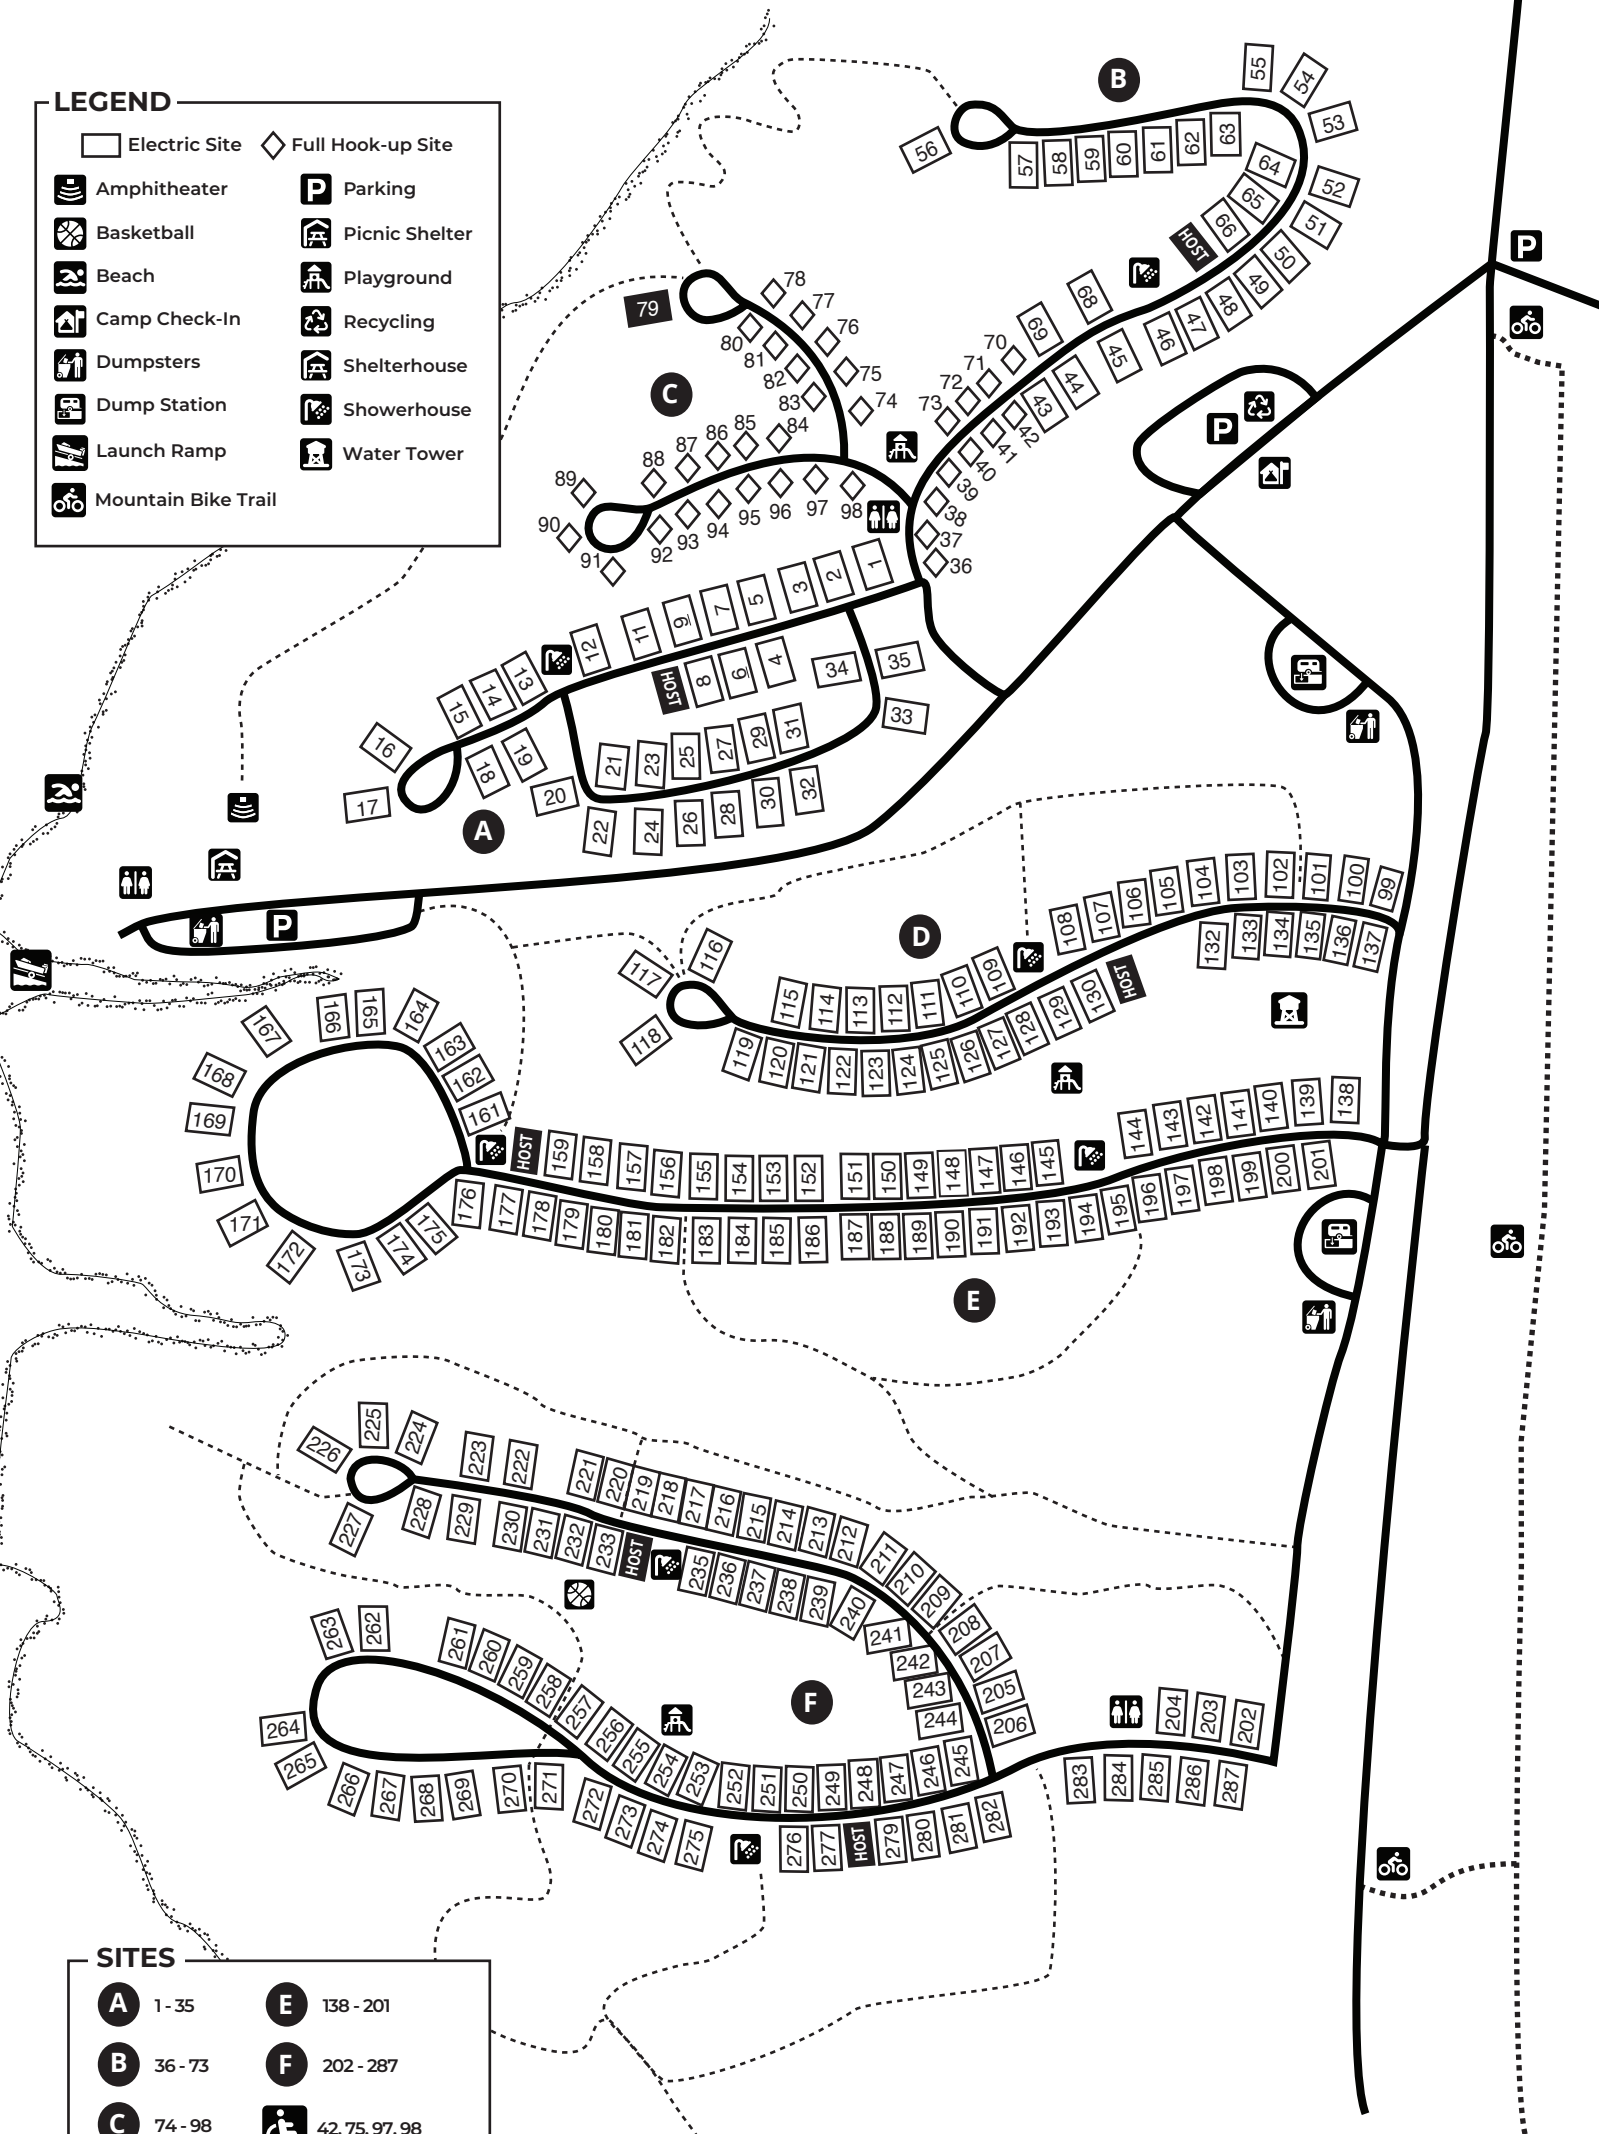

CAESAR CREEK STATE PARK CAMPGROUND

9000 Center Road
Wilmington, Ohio 45177

Park Office: (513) 897-3055

Camp Office: (937) 488- 4595

Reservations: (866) 644-6727

North

LEGEND

SITES

A 1 - 35	E 138 - 201
B 36 - 73	F 202 - 287
C 74 - 98	42, 75, 97, 98
D 99 - 137	79 Site 79 has electric and water