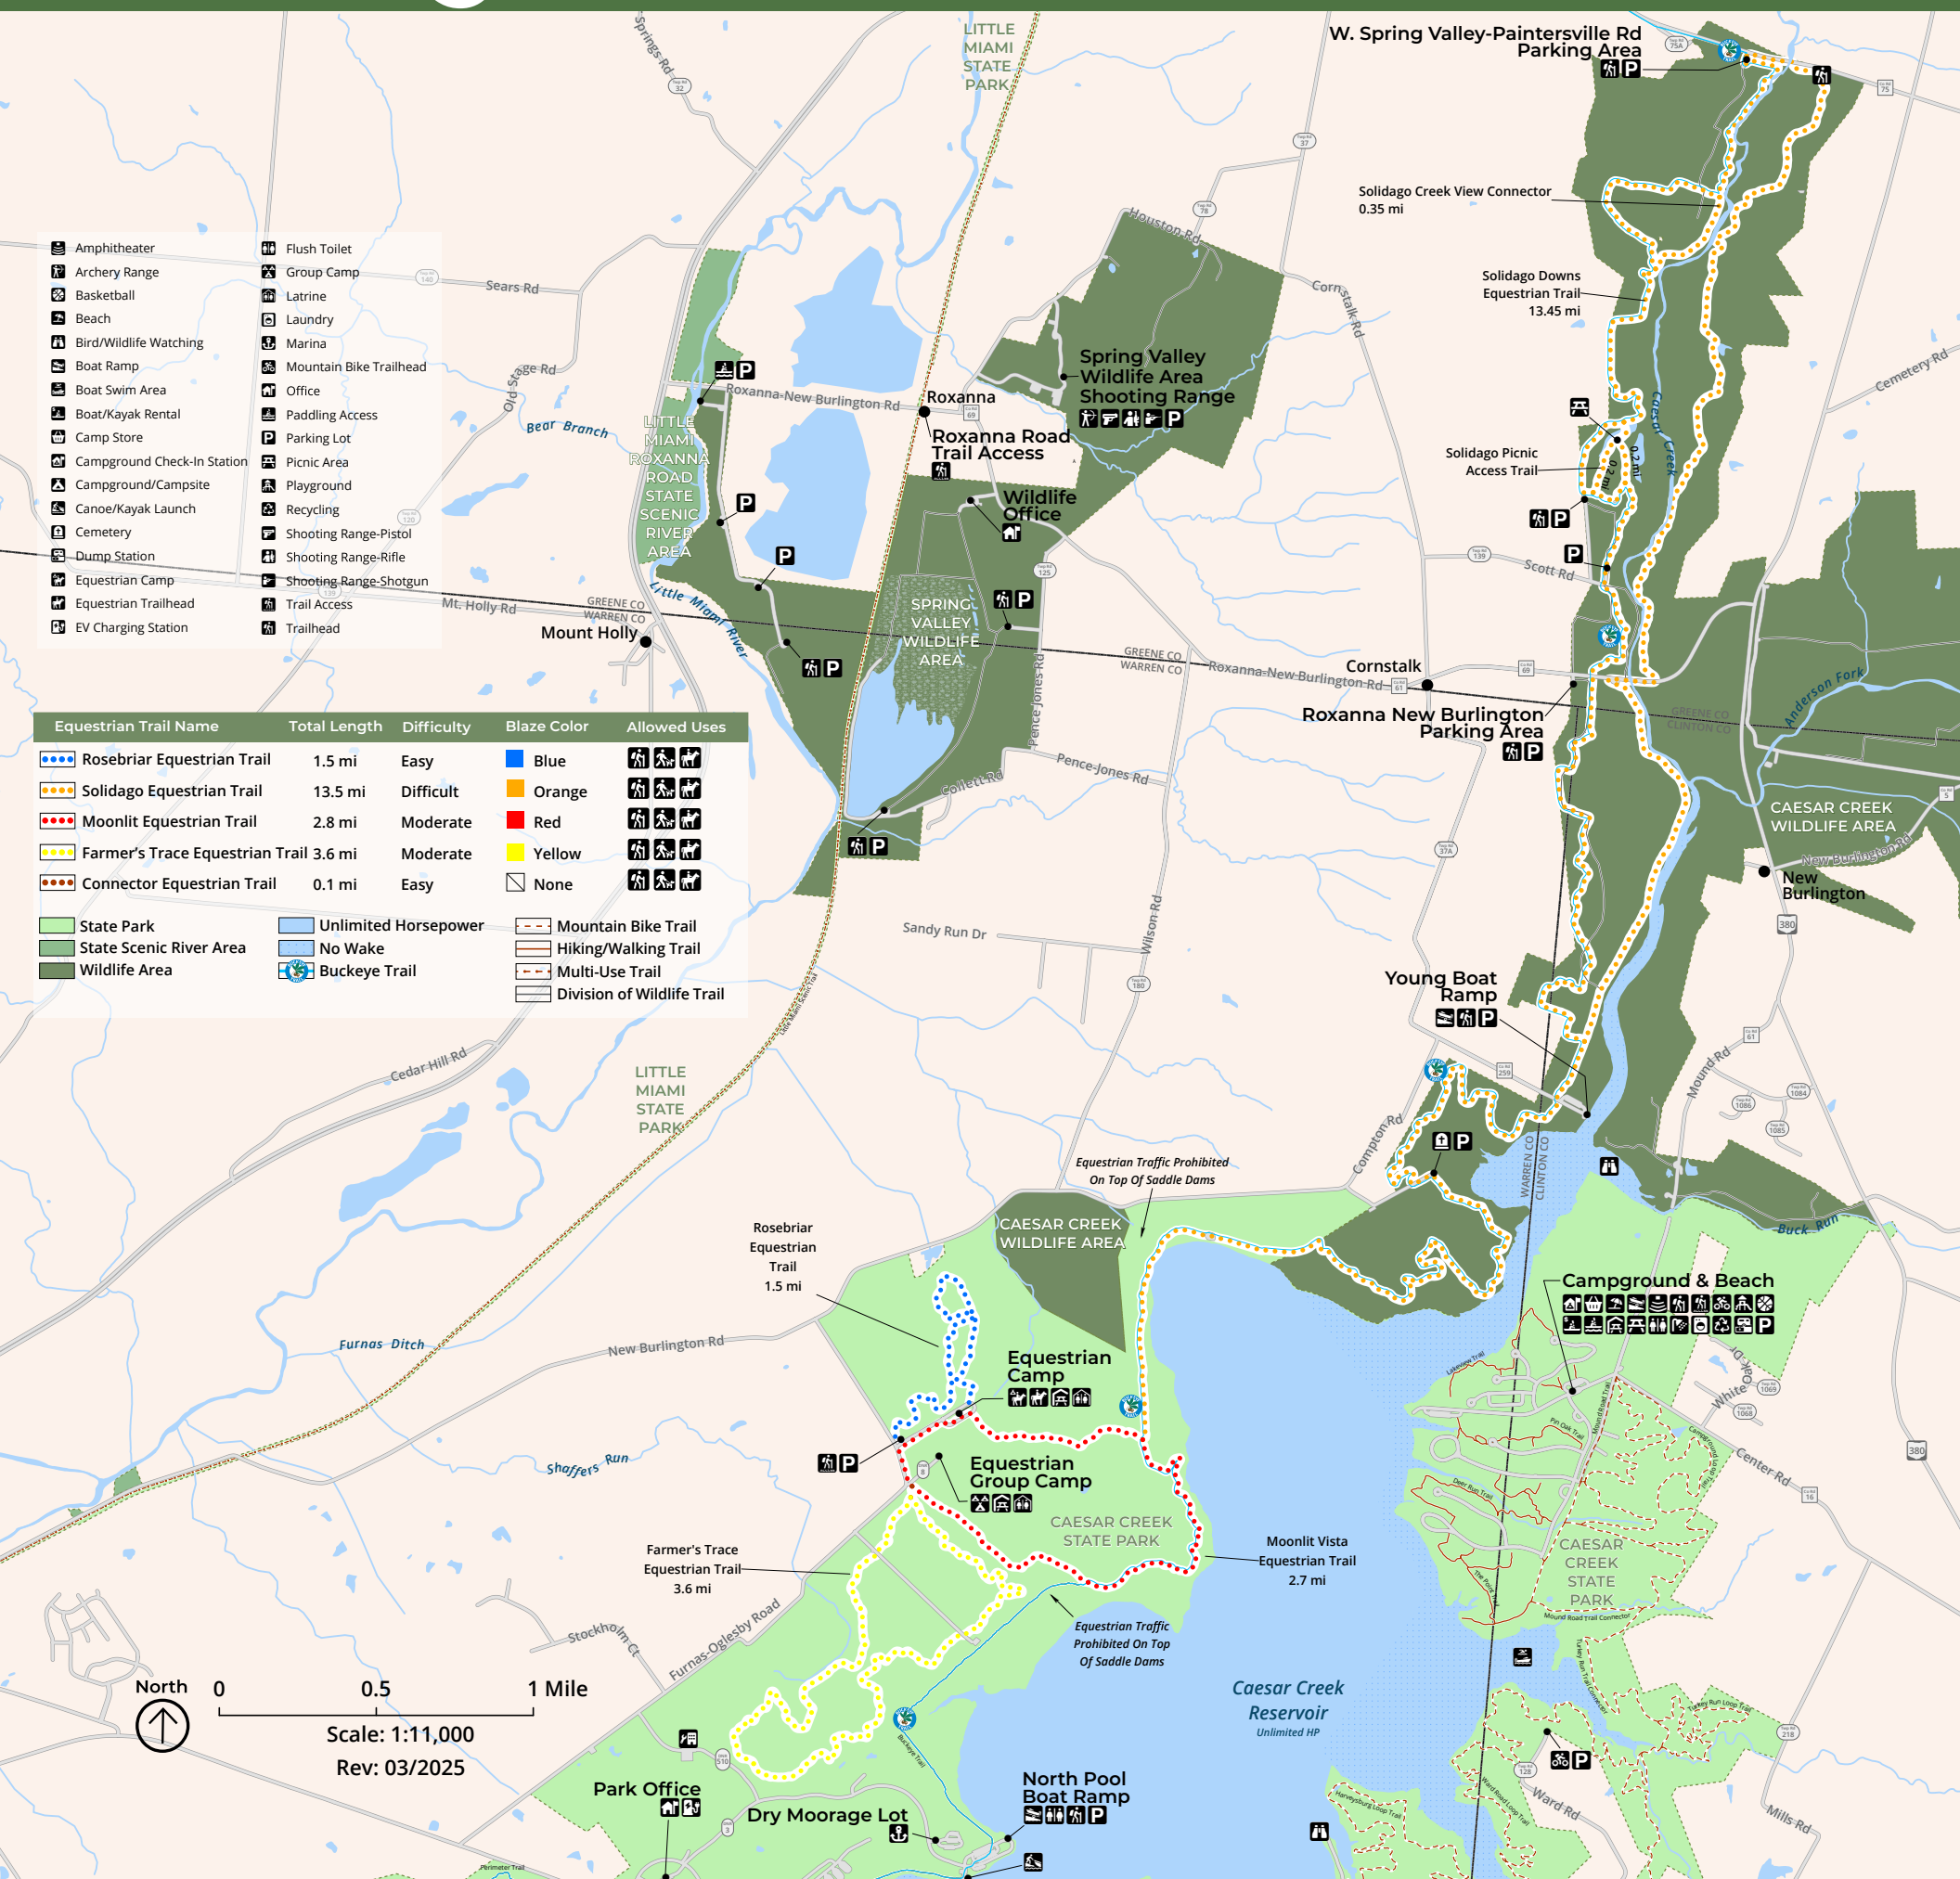

CAESAR CREEK EQUESTRIAN MAP

RIDERS SHOULD BE CAUTIOUS WHEN CROSSING TRAILS. BE ALERT FOR HIKERS AND MOUNTAIN BIKERS.

STAY ON DESIGNATED TRAILS TO PREVENT UNEXPECTED ENCOUNTERS AND ECOSYSTEM DAMAGE.

HELP OTHERS TO ACT SAFELY. ASK THEM TO MOVE TO THE DOWNHILL SIDE OF THE TRAIL SO YOU CAN PASS; HORSES PERCEIVE UPSLOPE CREATURES TO BE PREDATORS.