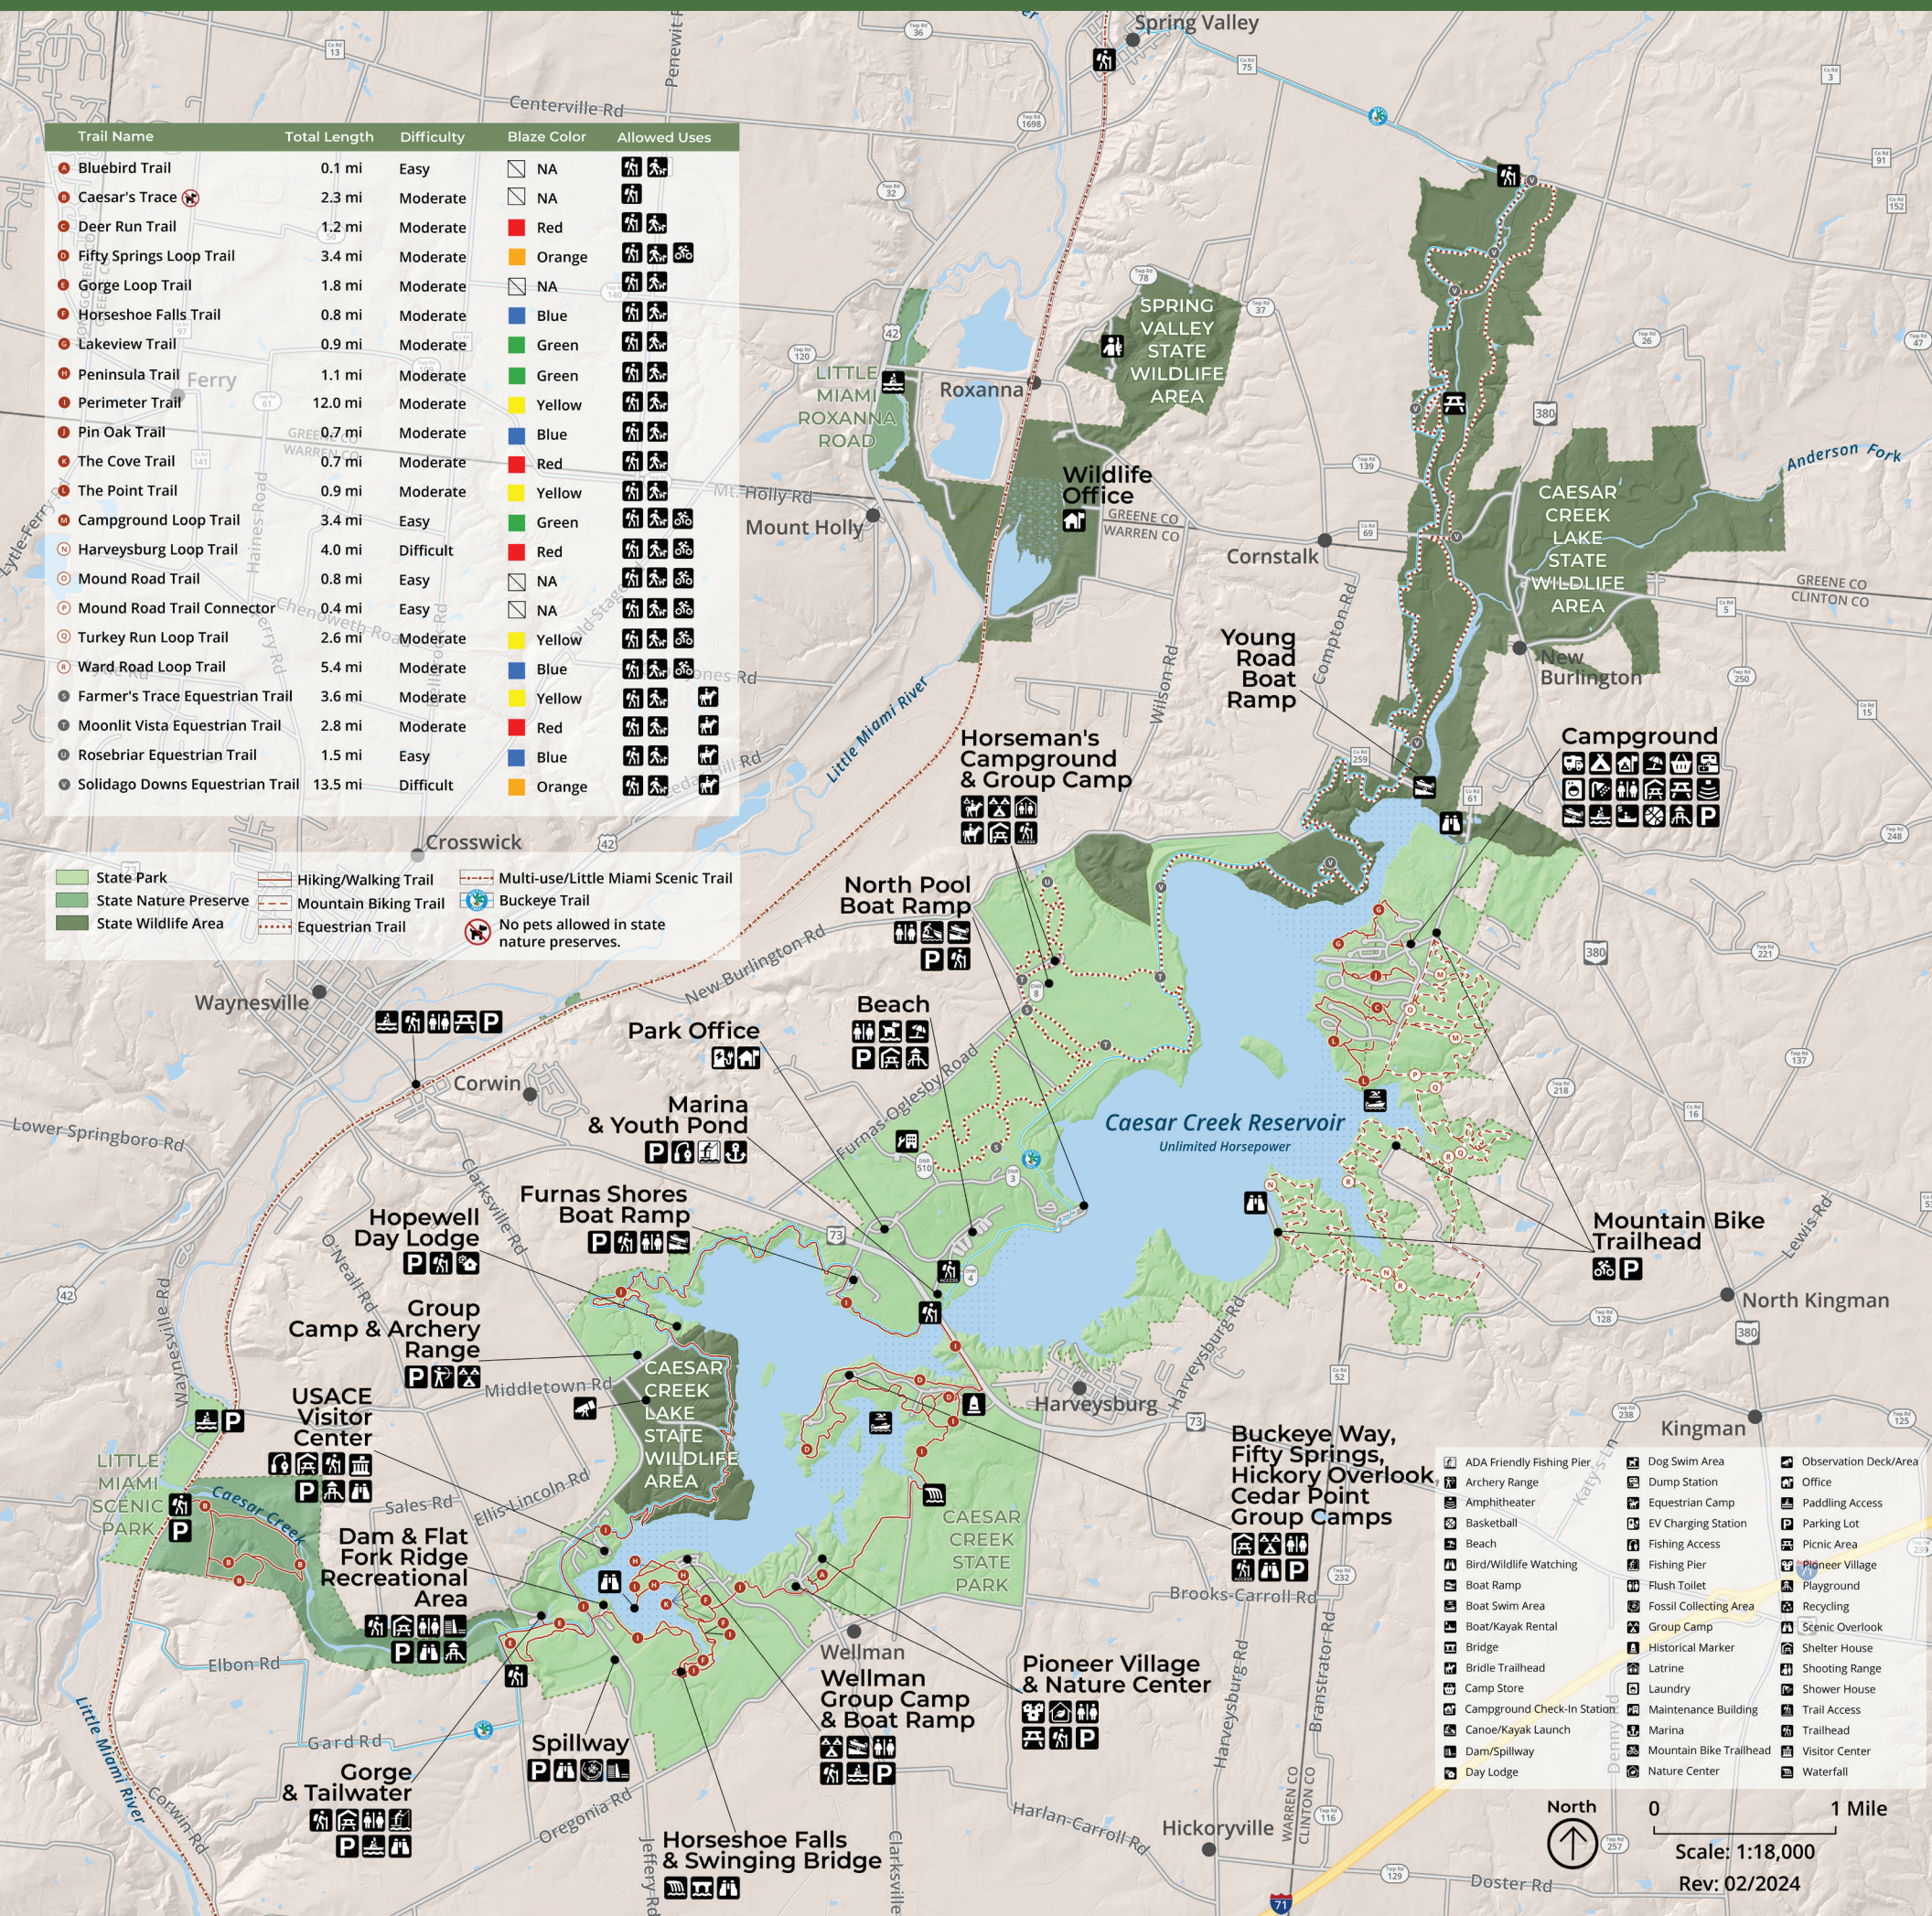

CAESAR CREEK PARK MAP

TAKE ONLY PHOTOS, LEAVE ONLY FOOTPRINTS.

DOGS MUST BE LEASHED PLEASE PICK UP AFTER YOUR PET.

PACK OUT WHAT YOU PACK IN AND DISPOSE OF TRASH.

SWIMMING IS PERMITTED IN DESIGNATED AREAS.

CONSIDER THE DIFFICULTY OF THE TRAILS.

EMERGENCIES CALL 911

NON EMERGENCIES CALL #ODNR FOR A NATURAL RESOURCES OFFICER