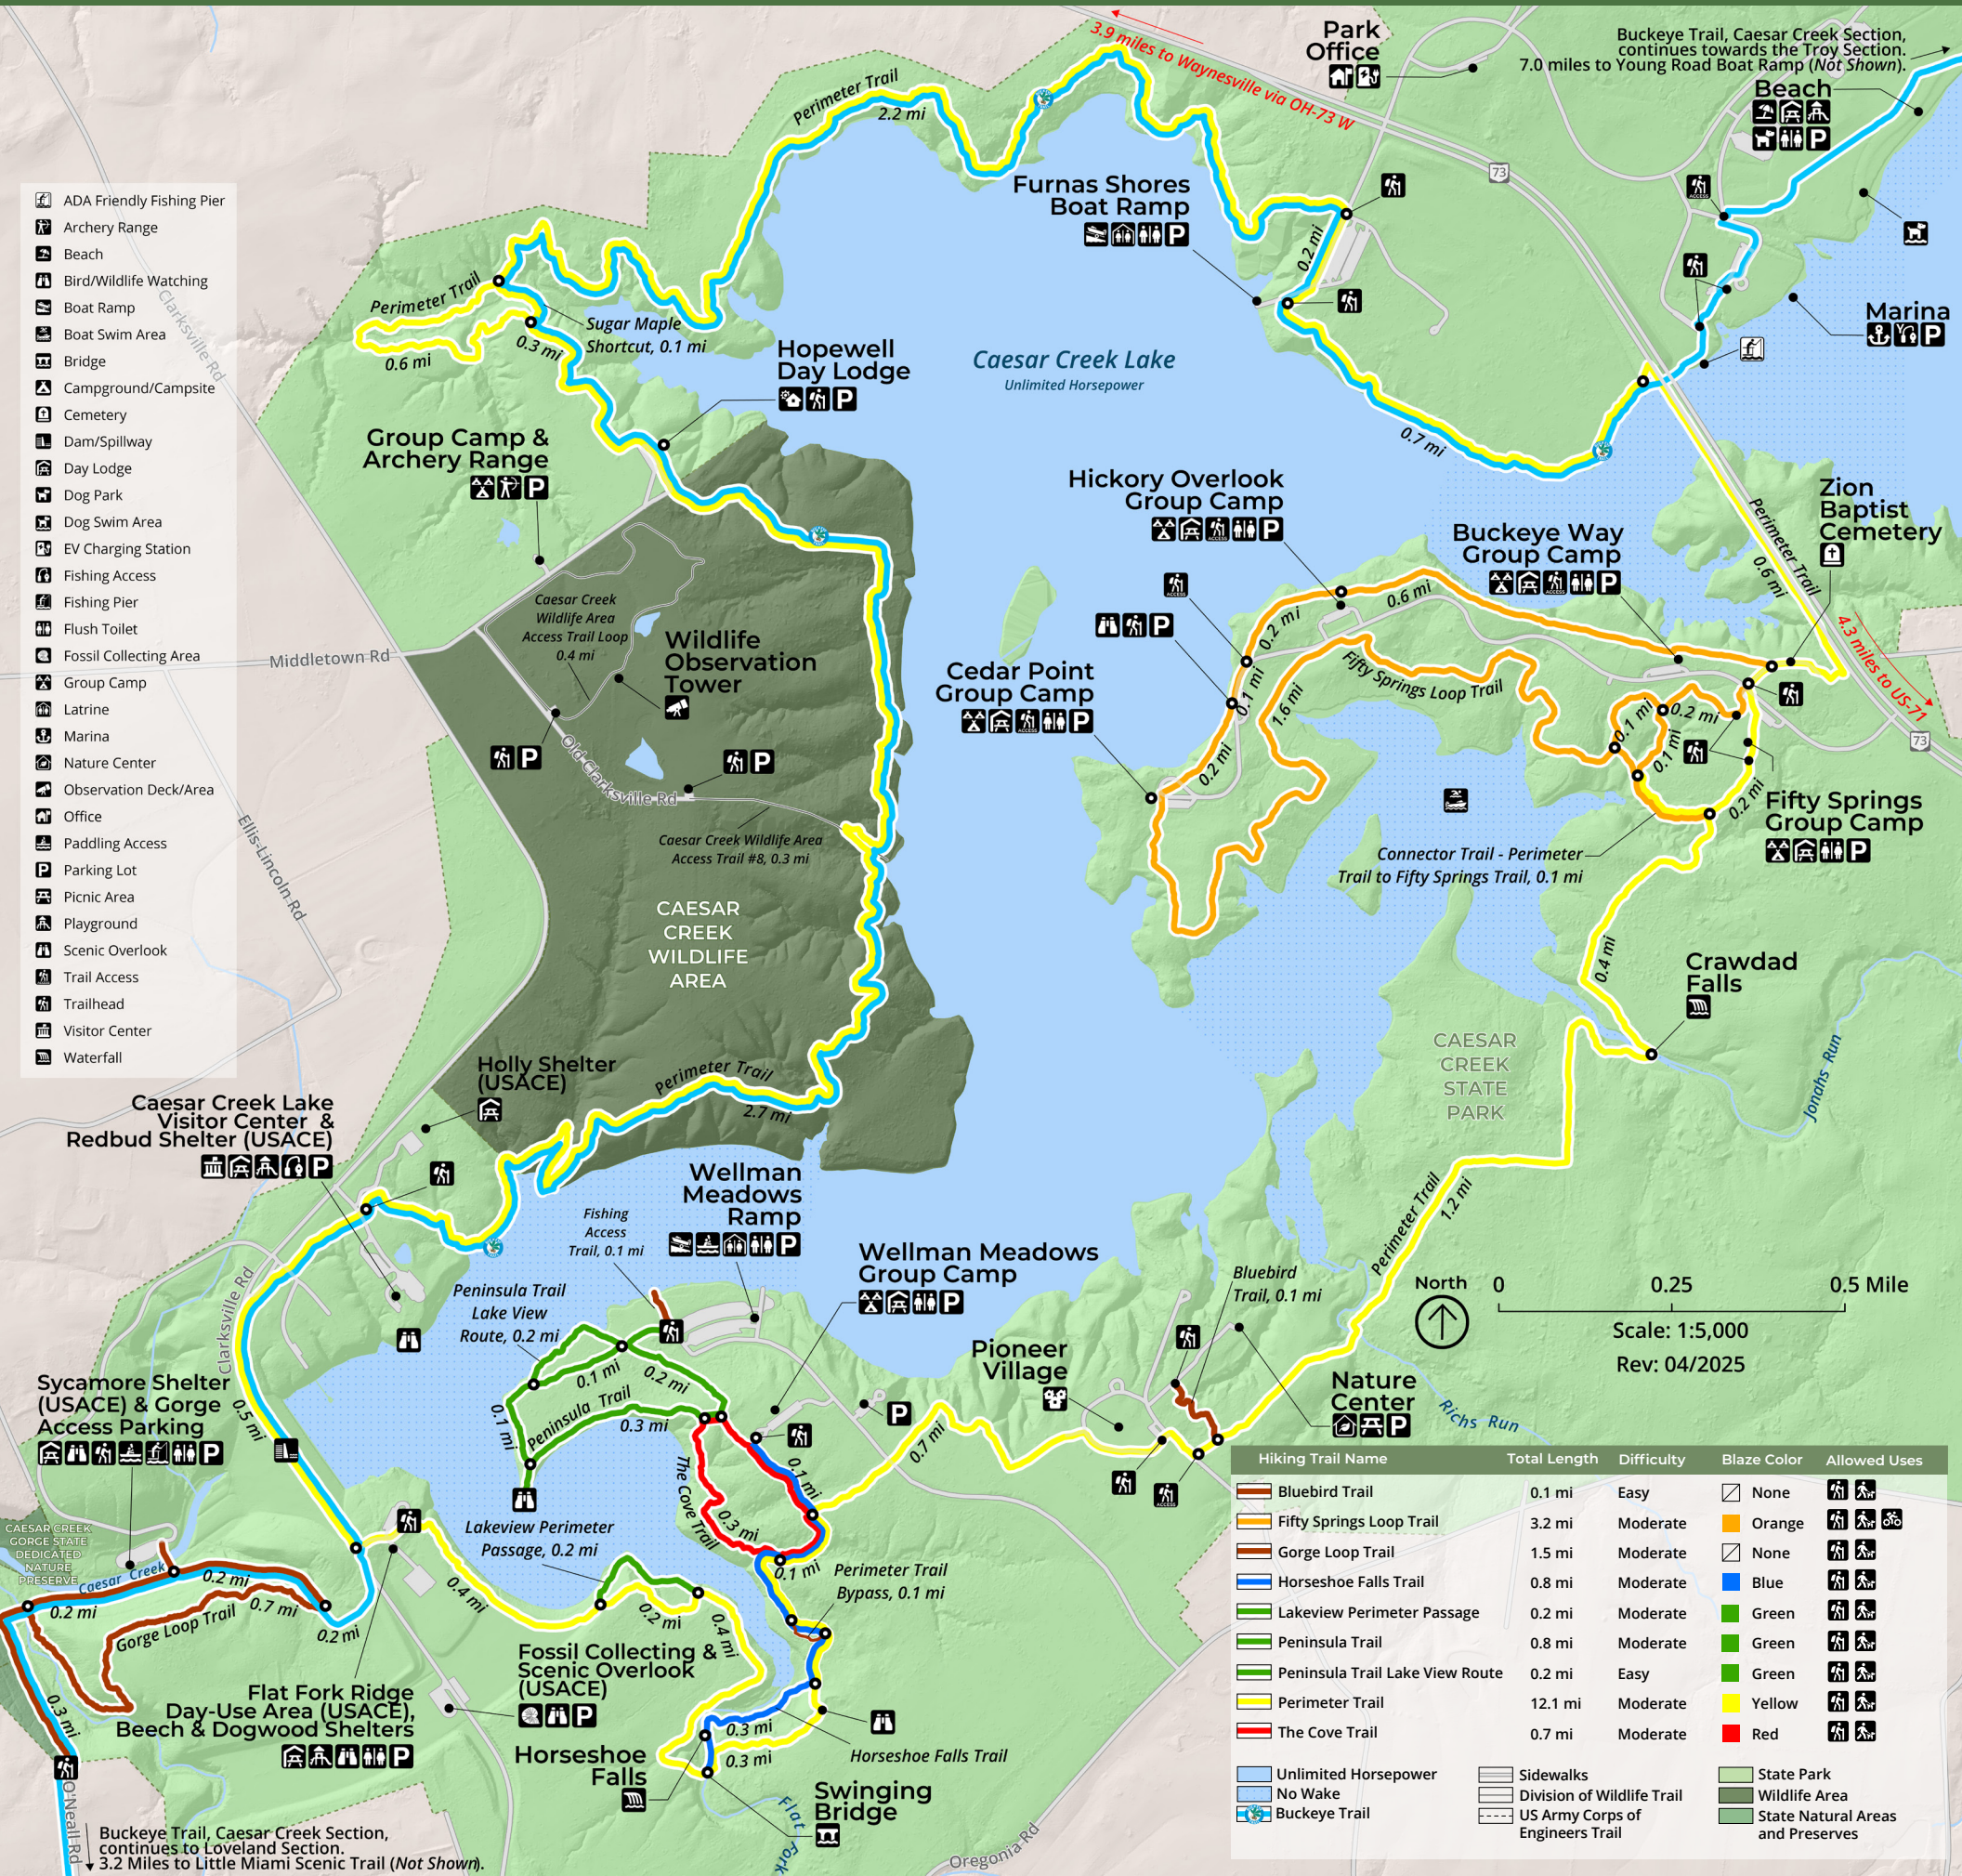

CAESAR CREEK HIKING MAP

TAKE ONLY PHOTOS,
LEAVE ONLY FOOTPRINTS

DOGS MUST BE LEASHED AT ALL
TIMES IN THE PARK. PLEASE PICK
UP AFTER YOUR PET.

PACK OUT WHAT
YOU PACK IN AND
DISPOSE OF TRASH.

SWIMMING IS PERMITTED IN
DESIGNATED BEACH AREAS ONLY.

EMERGENCIES CALL 911

NON-EMERGENCIES CALL #ODNR FOR A NATURAL RESOURCES OFFICER