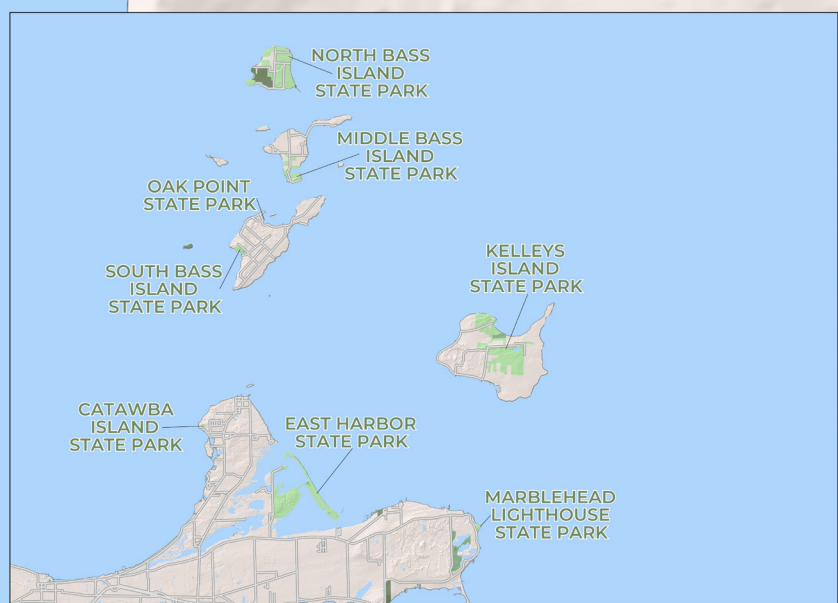

CATAWBA ISLAND PARK MAP

- State Park
- Non-Public Lands
- Sidewalks

- Boat Ramp
- Fishing Access
- Fishing Pier
- Flush Toilet
- Life Jacket Loaner Station
- Parking Lot
- Picnic Area
- Playground
- Shelter House

North 0 0.05 Mile
 Scale: 1:450
 Rev: 03/2025

ALCOHOL IS PROHIBITED.

DOGS MUST BE LEASHED AT ALL TIMES IN THE PARK. PLEASE PICK UP AFTER YOUR PET.

PACK OUT WHAT YOU PACK IN AND DISPOSE OF TRASH.

TAKE ONLY PHOTOS, LEAVE ONLY FOOTPRINTS.