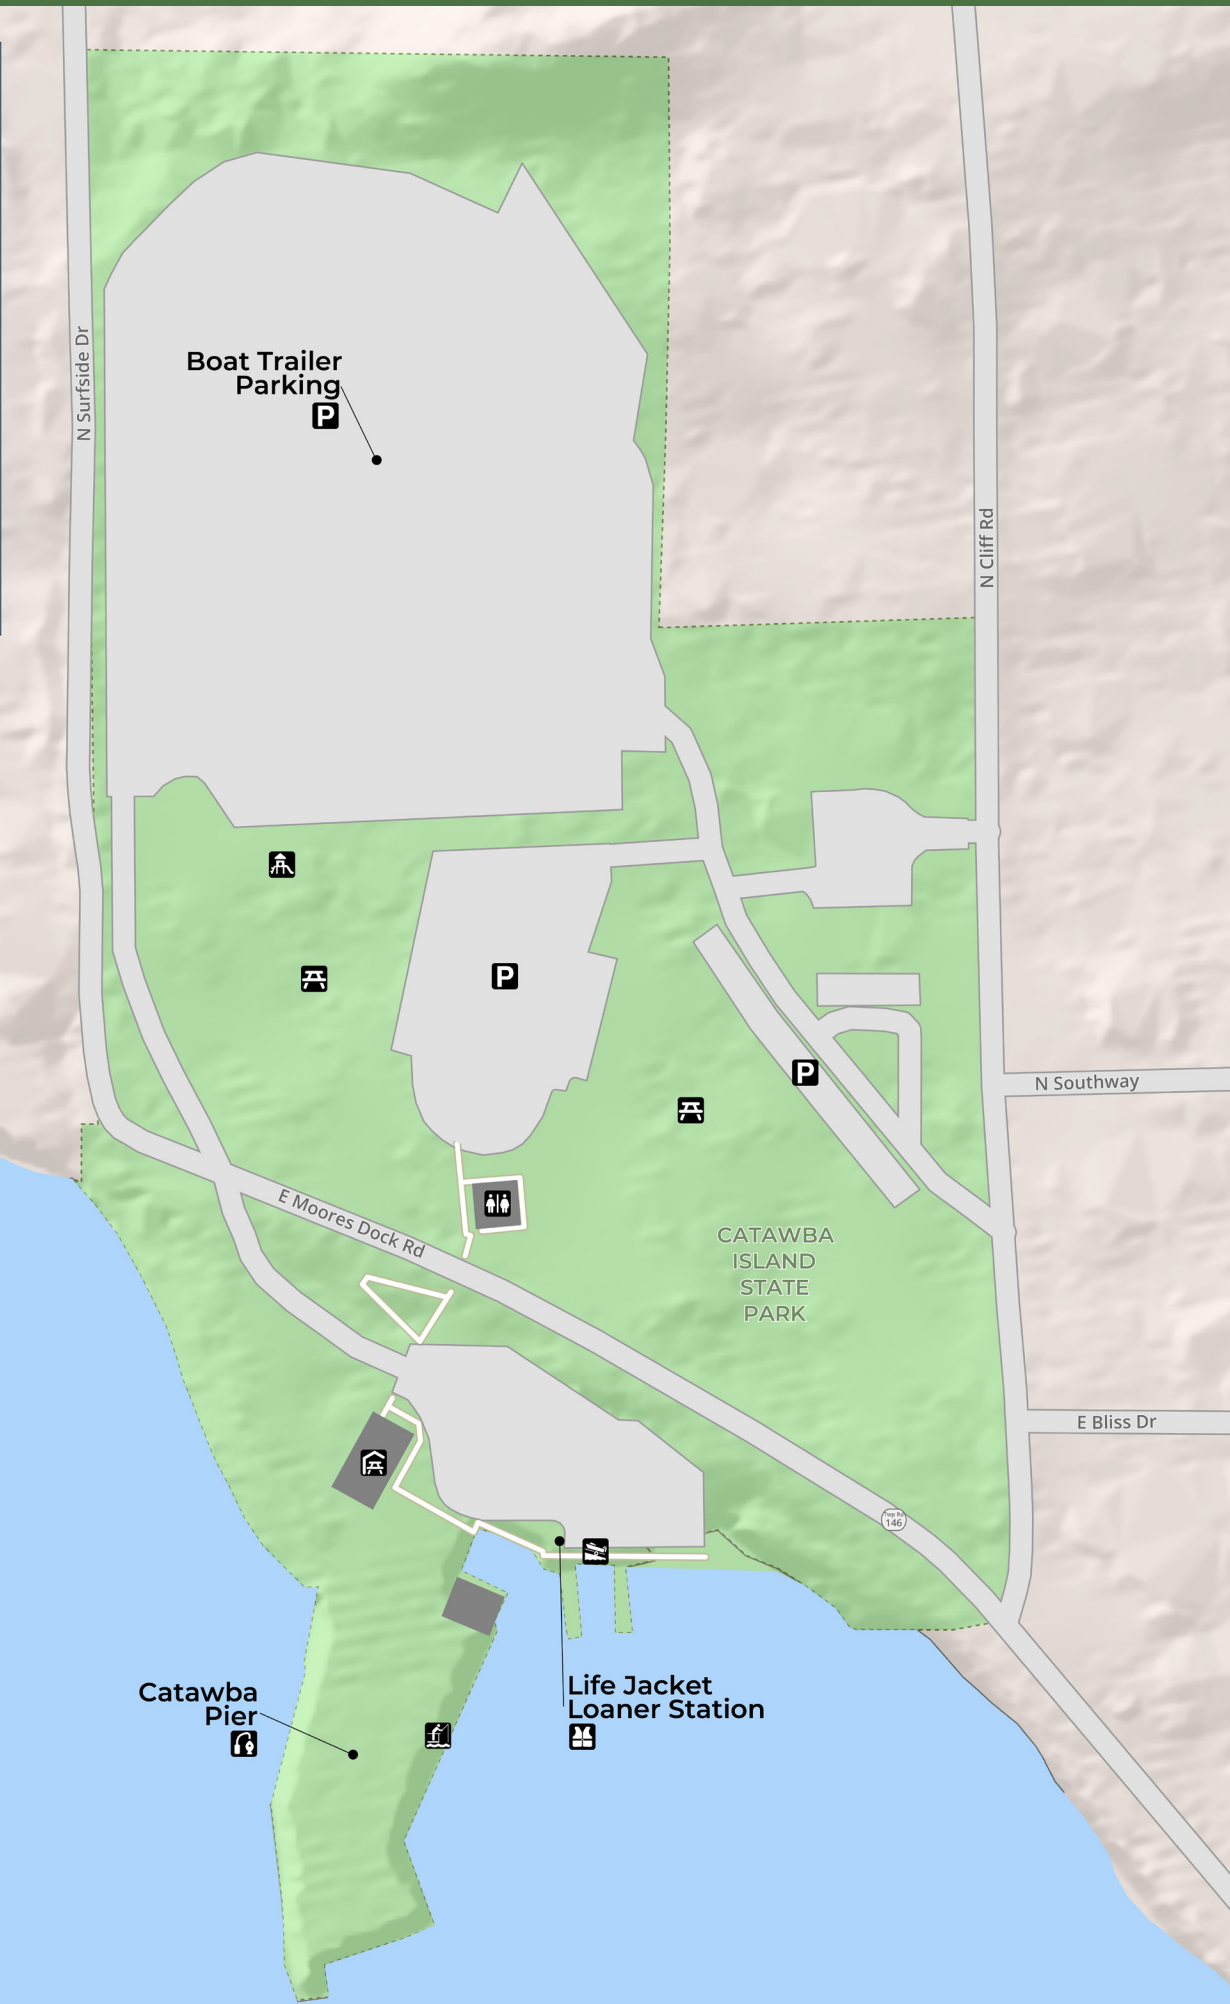

CATAWBA ISLAND PARK MAP

- State Park
- Non-Public Lands
- Sidewalks

- Boat Ramp
- Fishing Access
- Fishing Pier
- Flush Toilet
- Life Jacket Loaner Station
- Parking Lot
- Picnic Area
- Playground
- Shelter House

North 0 0.05 Mile
 Scale: 1:450
 Rev: 03/2025

ALCOHOL IS PROHIBITED.

DOGS MUST BE LEASHED AT ALL TIMES IN THE PARK. PLEASE PICK UP AFTER YOUR PET.

PACK OUT WHAT YOU PACK IN AND DISPOSE OF TRASH.

TAKE ONLY PHOTOS, LEAVE ONLY FOOTPRINTS.