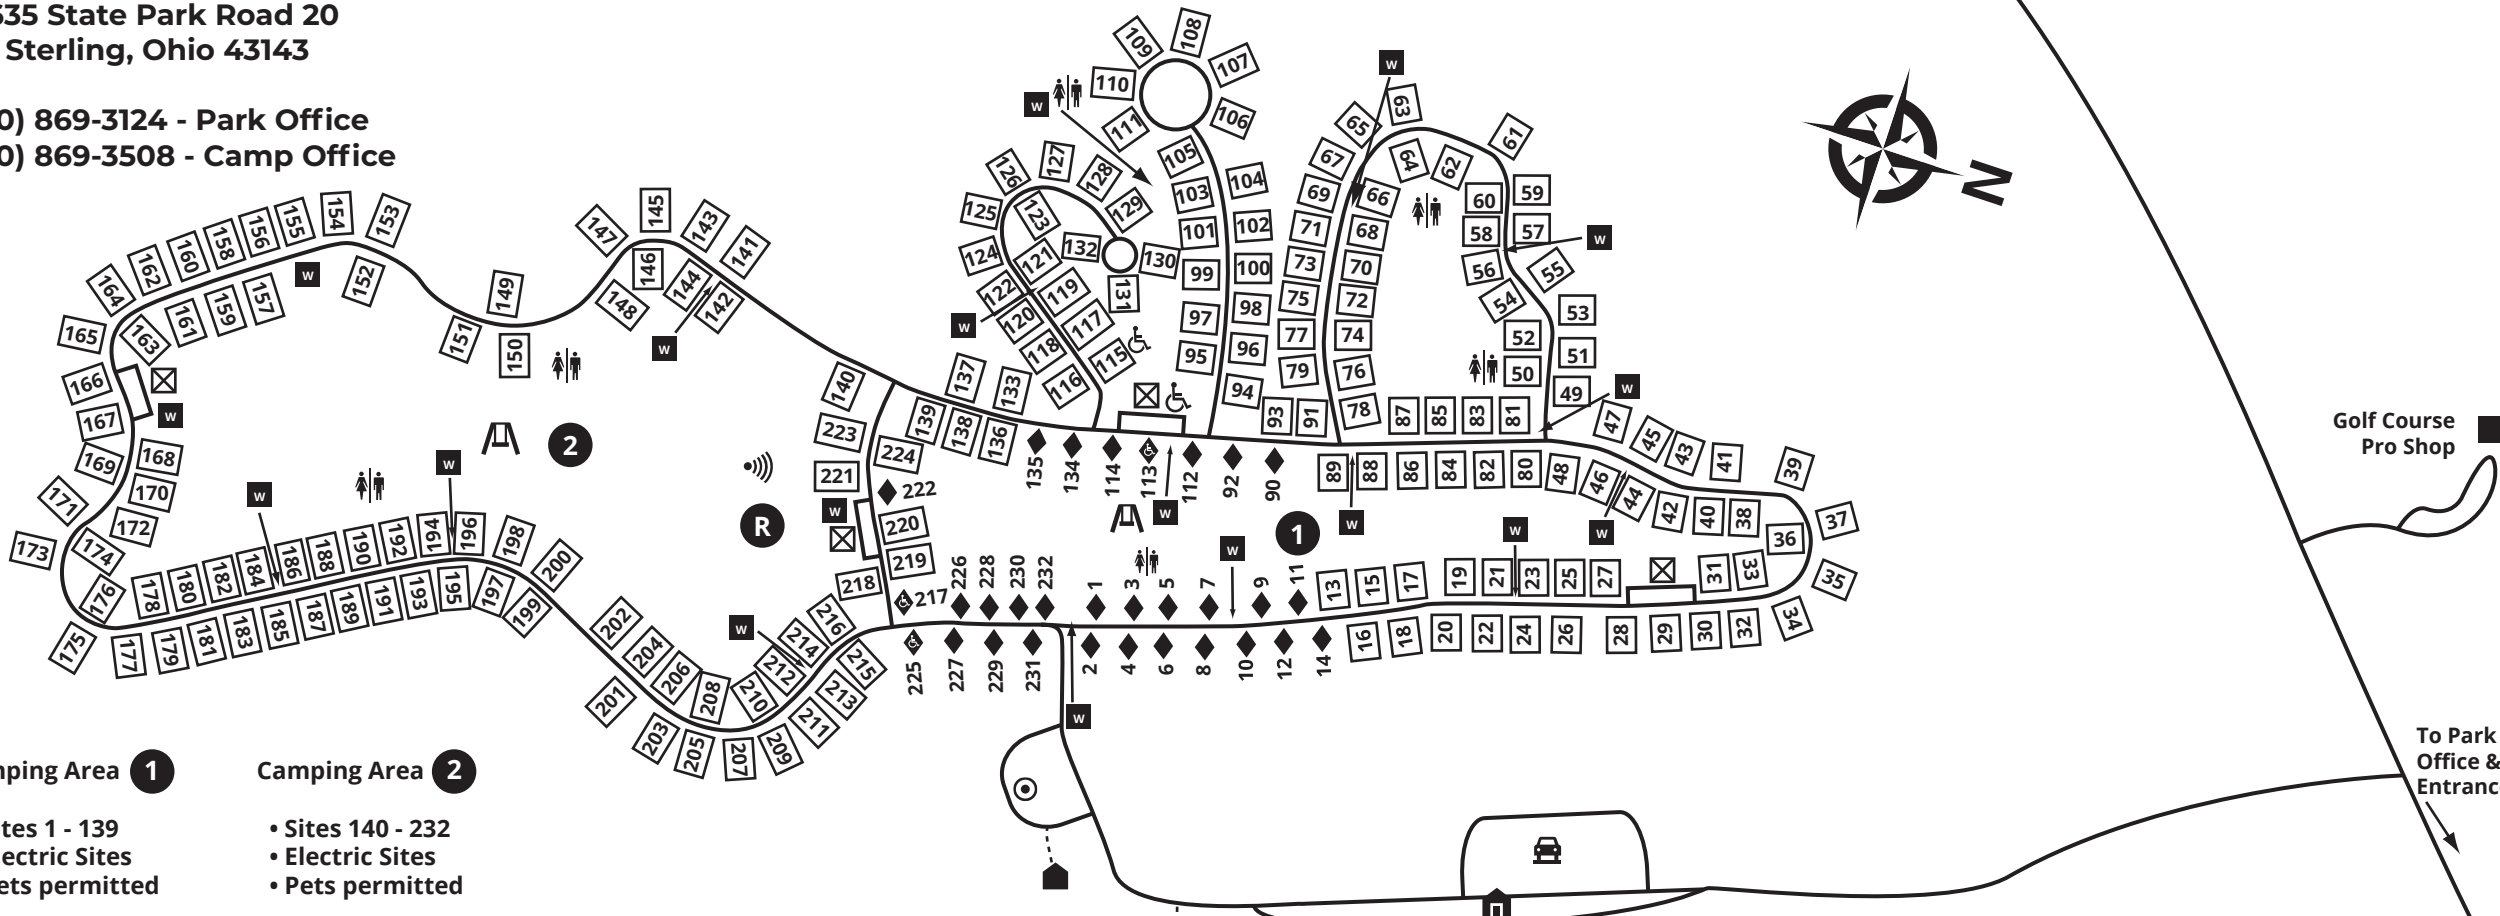

# Deer Creek State Park Campground

20635 State Park Road 20  
Mt. Sterling, Ohio 43143

(740) 869-3124 - Park Office  
(740) 869-3508 - Camp Office

To Equestrian Camp, Equestrian Day-Use Camp, Group Camp, Resort Lodge & Cottages

## Camping Area 1

- Sites 1 - 139
- Electric Sites
- Pets permitted

## Camping Area 2

- Sites 140 - 232
- Electric Sites
- Pets permitted

**\* Depending on Weather \***  
Campsite mowing begins on Wednesdays and ends on Thursdays.  
To ensure sites are mowed completely, please gather your belongings and move them close to your camper or tent.

## LEGEND

- |               |                       |
|---------------|-----------------------|
| Camp Check-in | Playground            |
| Restroom      | Recreation Area       |
| Parking       | Full Hookup           |
| Water         | Nature Center         |
| Amphitheater  | Wheelchair Accessible |
| Washhouse     | Dump Station          |
| Trail         |                       |