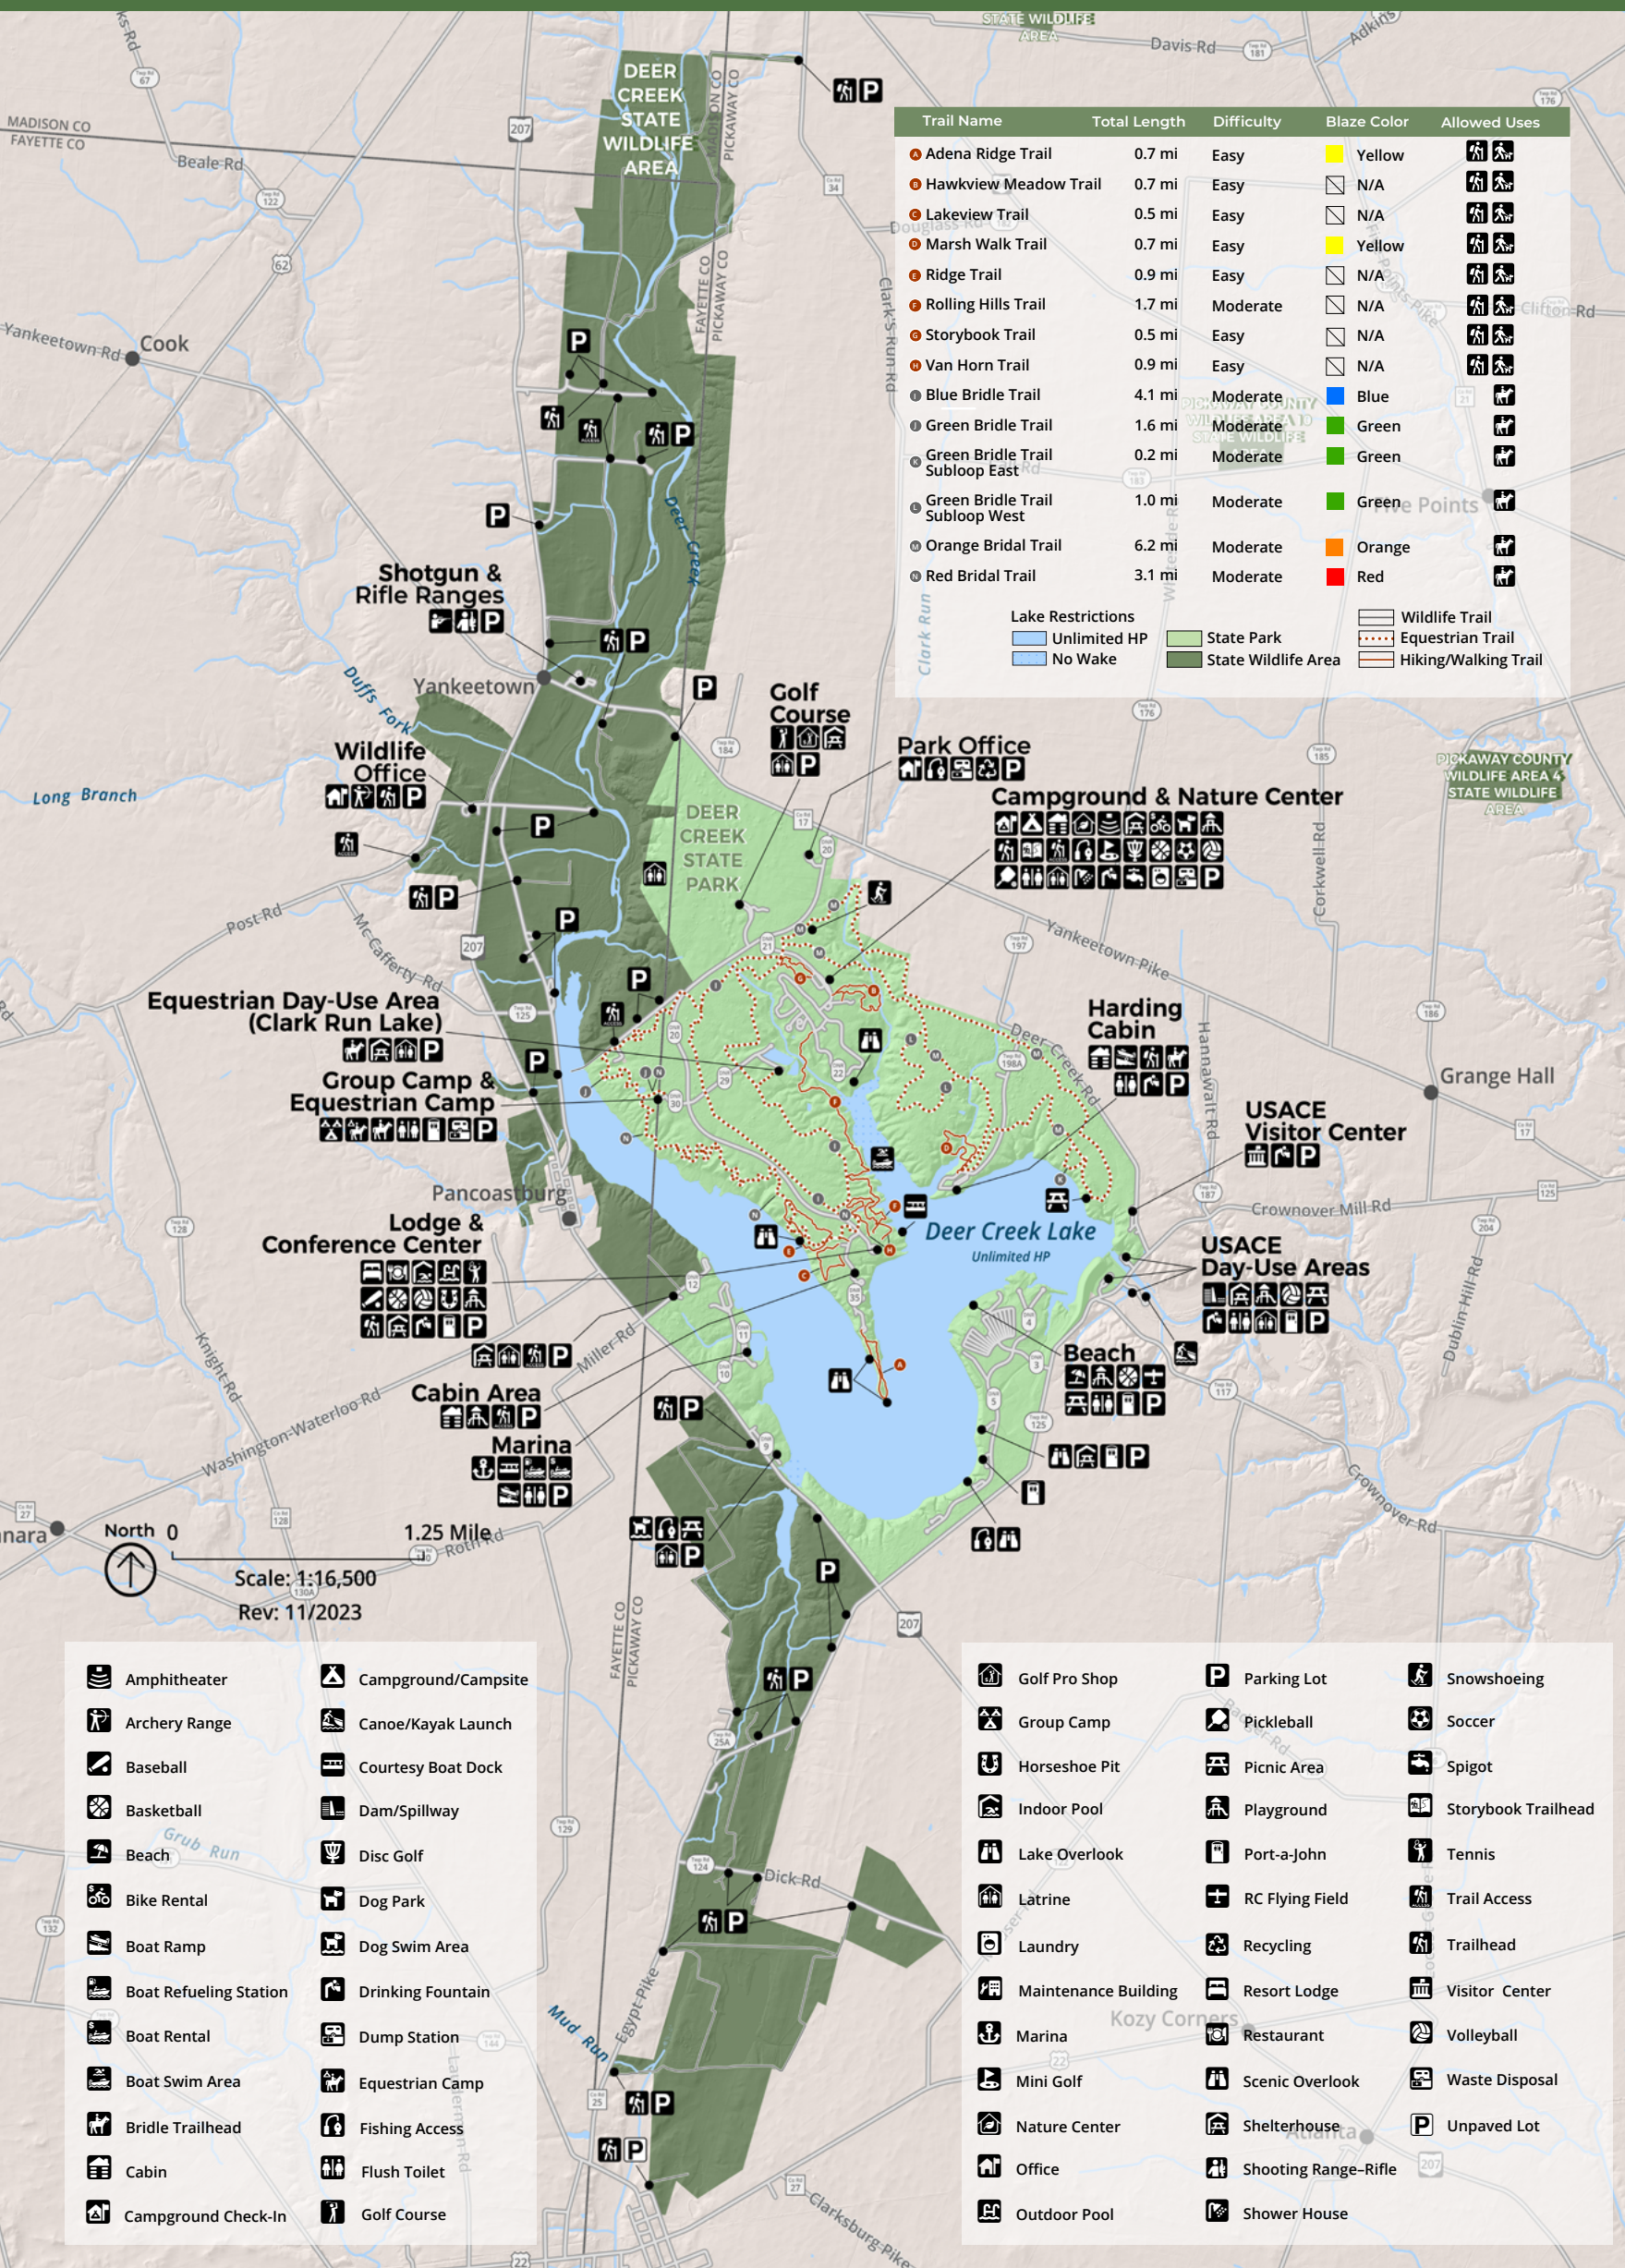

DEER CREEK PARK MAP

Trail Name	Total Length	Difficulty	Blaze Color	Allowed Uses
Adena Ridge Trail	0.7 mi	Easy	Yellow	[Icons: Hiking, Walking, Stroller, Wheelchair, Dog]
Hawkview Meadow Trail	0.7 mi	Easy	N/A	[Icons: Hiking, Walking, Stroller, Wheelchair, Dog]
Lakeview Trail	0.5 mi	Easy	N/A	[Icons: Hiking, Walking, Stroller, Wheelchair, Dog]
Marsh Walk Trail	0.7 mi	Easy	Yellow	[Icons: Hiking, Walking, Stroller, Wheelchair, Dog]
Ridge Trail	0.9 mi	Easy	N/A	[Icons: Hiking, Walking, Stroller, Wheelchair, Dog]
Rolling Hills Trail	1.7 mi	Moderate	N/A	[Icons: Hiking, Walking, Stroller, Wheelchair, Dog]
Storybook Trail	0.5 mi	Easy	N/A	[Icons: Hiking, Walking, Stroller, Wheelchair, Dog]
Van Horn Trail	0.9 mi	Easy	N/A	[Icons: Hiking, Walking, Stroller, Wheelchair, Dog]
Blue Bridle Trail	4.1 mi	Moderate	Blue	[Icons: Hiking, Walking, Stroller, Wheelchair, Dog]
Green Bridle Trail	1.6 mi	Moderate	Green	[Icons: Hiking, Walking, Stroller, Wheelchair, Dog]
Green Bridle Trail Subloop East	0.2 mi	Moderate	Green	[Icons: Hiking, Walking, Stroller, Wheelchair, Dog]
Green Bridle Trail Subloop West	1.0 mi	Moderate	Green	[Icons: Hiking, Walking, Stroller, Wheelchair, Dog]
Orange Bridal Trail	6.2 mi	Moderate	Orange	[Icons: Hiking, Walking, Stroller, Wheelchair, Dog]
Red Bridal Trail	3.1 mi	Moderate	Red	[Icons: Hiking, Walking, Stroller, Wheelchair, Dog]

Lake Restrictions	State Park	Wildlife Trail
Unlimited HP	State Park	Wildlife Trail
No Wake	State Wildlife Area	Equestrian Trail
		Hiking/Walking Trail

NO SWIMMING EXCEPT AT THE DESIGNATED BEACH AREA.

PACK OUT WHAT YOU PACK IN & DISPOSE OF TRASH.