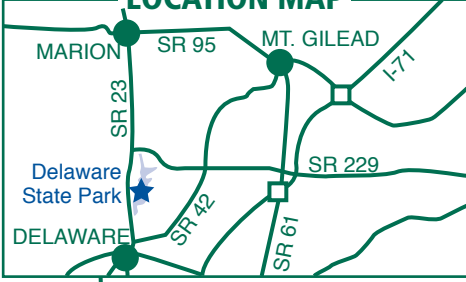

Delaware State Park

Park location:
 5202 U.S. 23 North
 Delaware, Ohio 43015
 (740) 363-4561 - Camp Office
 (740) 363-6102 - Marina

Inquiries to administration office:
 Alum Creek State Park
 3615 South Old State Road
 Delaware, Ohio 43015
 (740) 548-4631 - Park Office

LOCATION MAP

Division of Wildlife
 Office Hunter
 Check-in Station

- PICNIC AREAS**
- (A) Buckeye Grove
 - (B) Walnut Grove
 - (C) Cardinal Grove
 - (D) Elmwood Grove
 - (E) Hickory Grove
 - (F) Sweet Gum