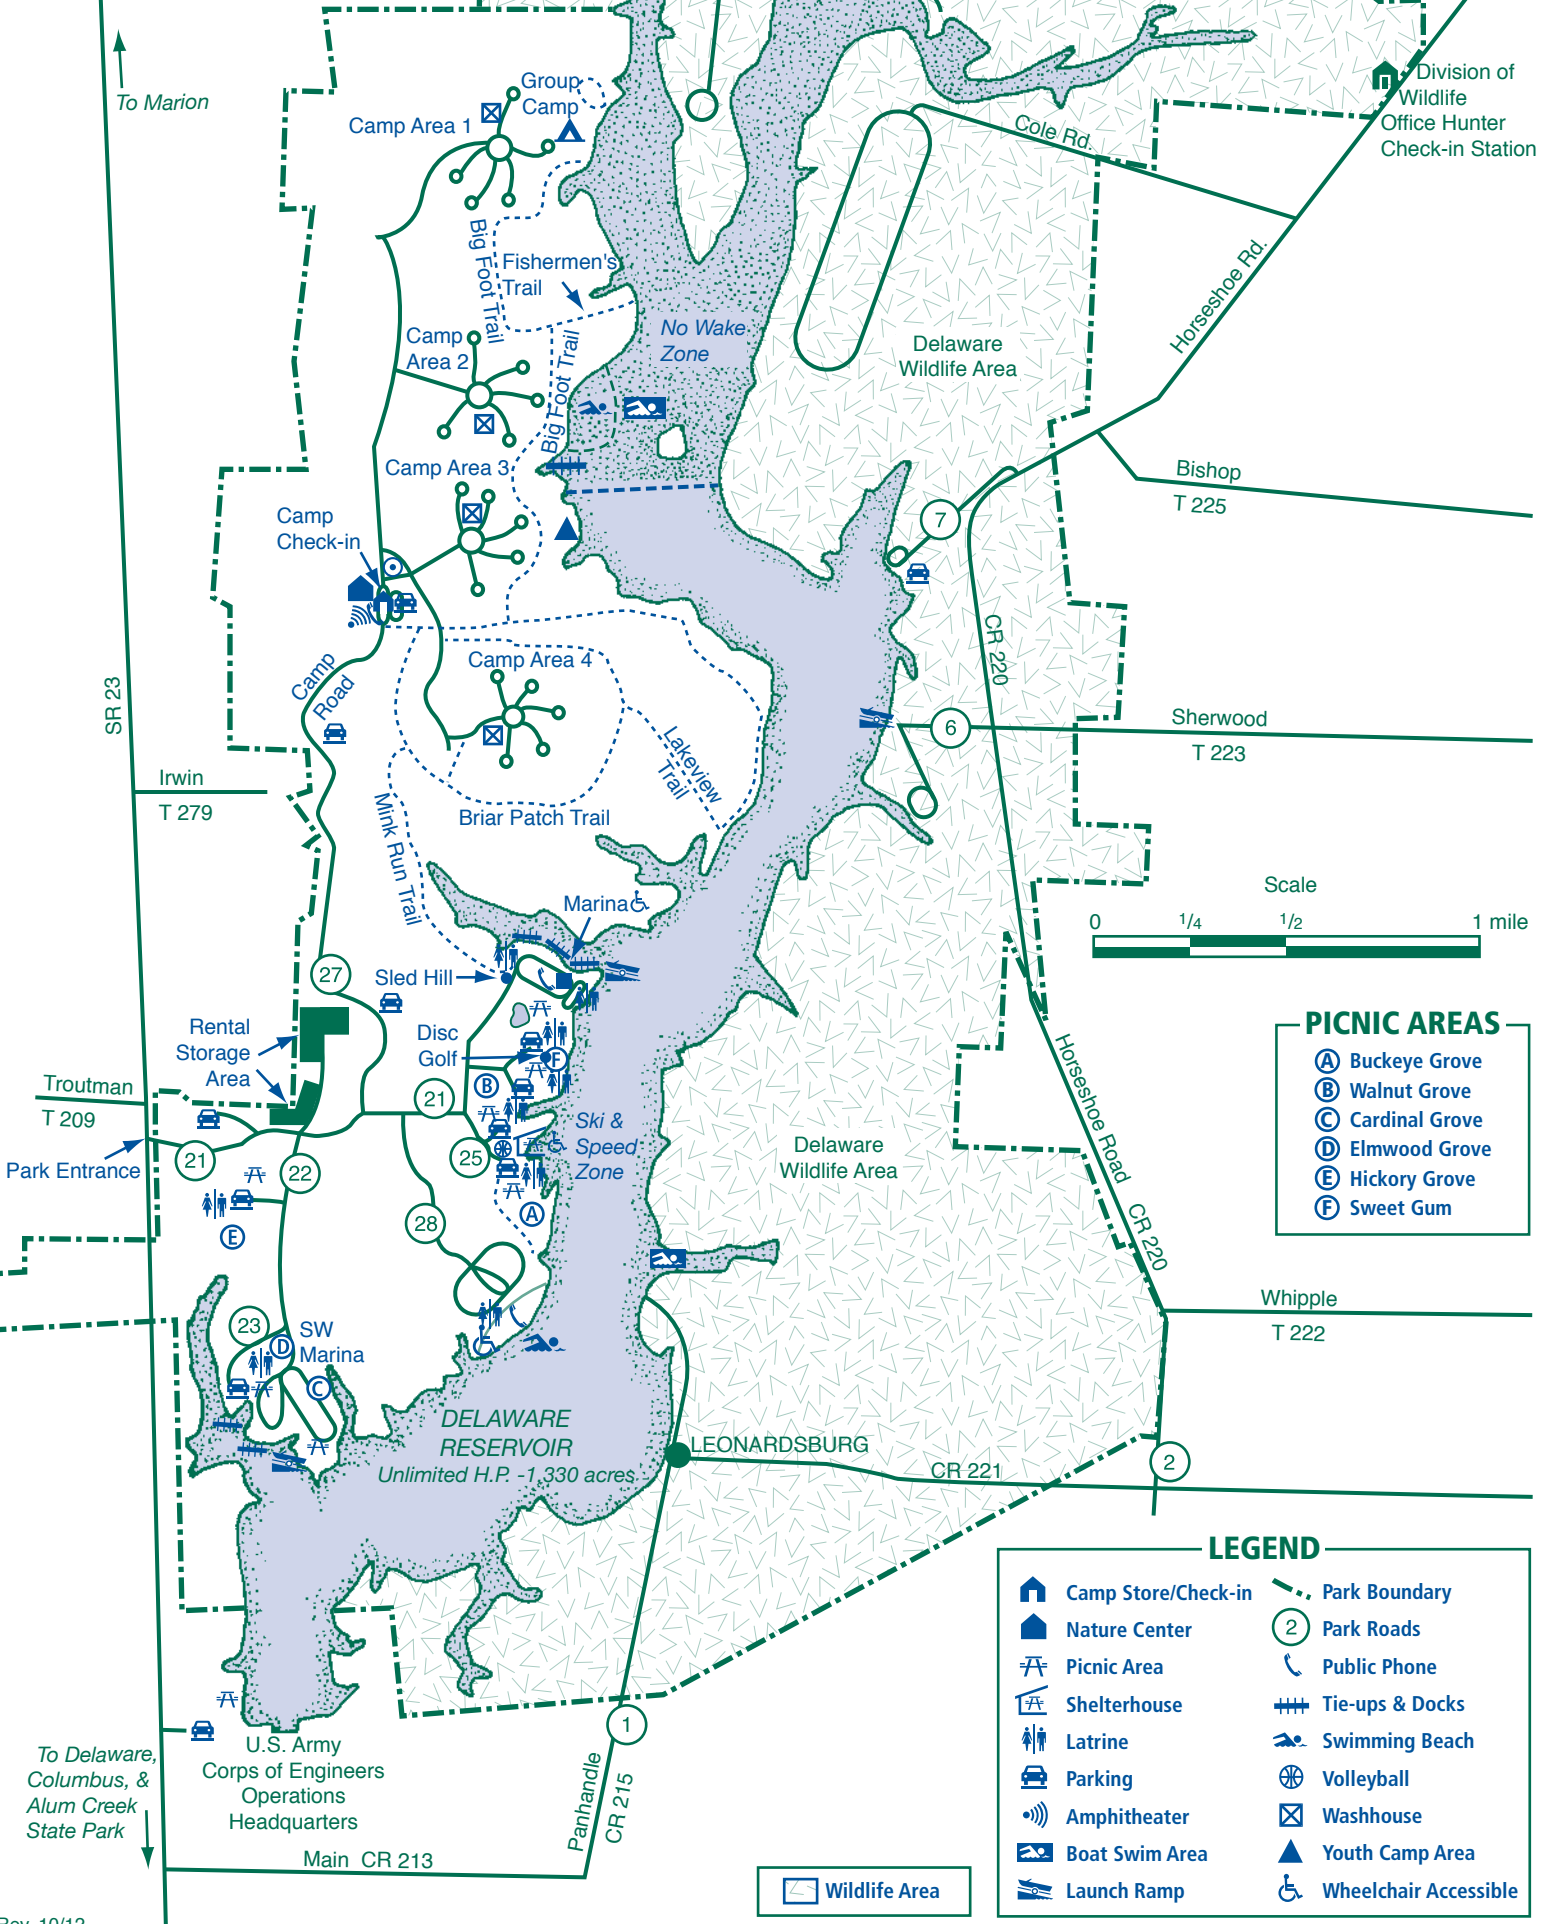

Delaware State Park

Park location:
 5202 U.S. 23 North
 Delaware, Ohio 43015
 (740) 363-4561 - Camp Office
 (740) 363-6102 - Marina

Inquiries to administration office:
 Alum Creek State Park
 3615 South Old State Road
 Delaware, Ohio 43015
 (740) 548-4631 - Park Office

LOCATION MAP

Division of Wildlife
 Office Hunter
 Check-in Station

- PICNIC AREAS**
- (A) Buckeye Grove
 - (B) Walnut Grove
 - (C) Cardinal Grove
 - (D) Elmwood Grove
 - (E) Hickory Grove
 - (F) Sweet Gum

- LEGEND**
- Camp Store/Check-in
 - Nature Center
 - Picnic Area
 - Shelterhouse
 - Latrine
 - Parking
 - Amphitheater
 - Boat Swim Area
 - Launch Ramp
 - Park Boundary
 - Park Roads
 - Public Phone
 - Tie-ups & Docks
 - Swimming Beach
 - Volleyball
 - Washhouse
 - Youth Camp Area
 - Wheelchair Accessible