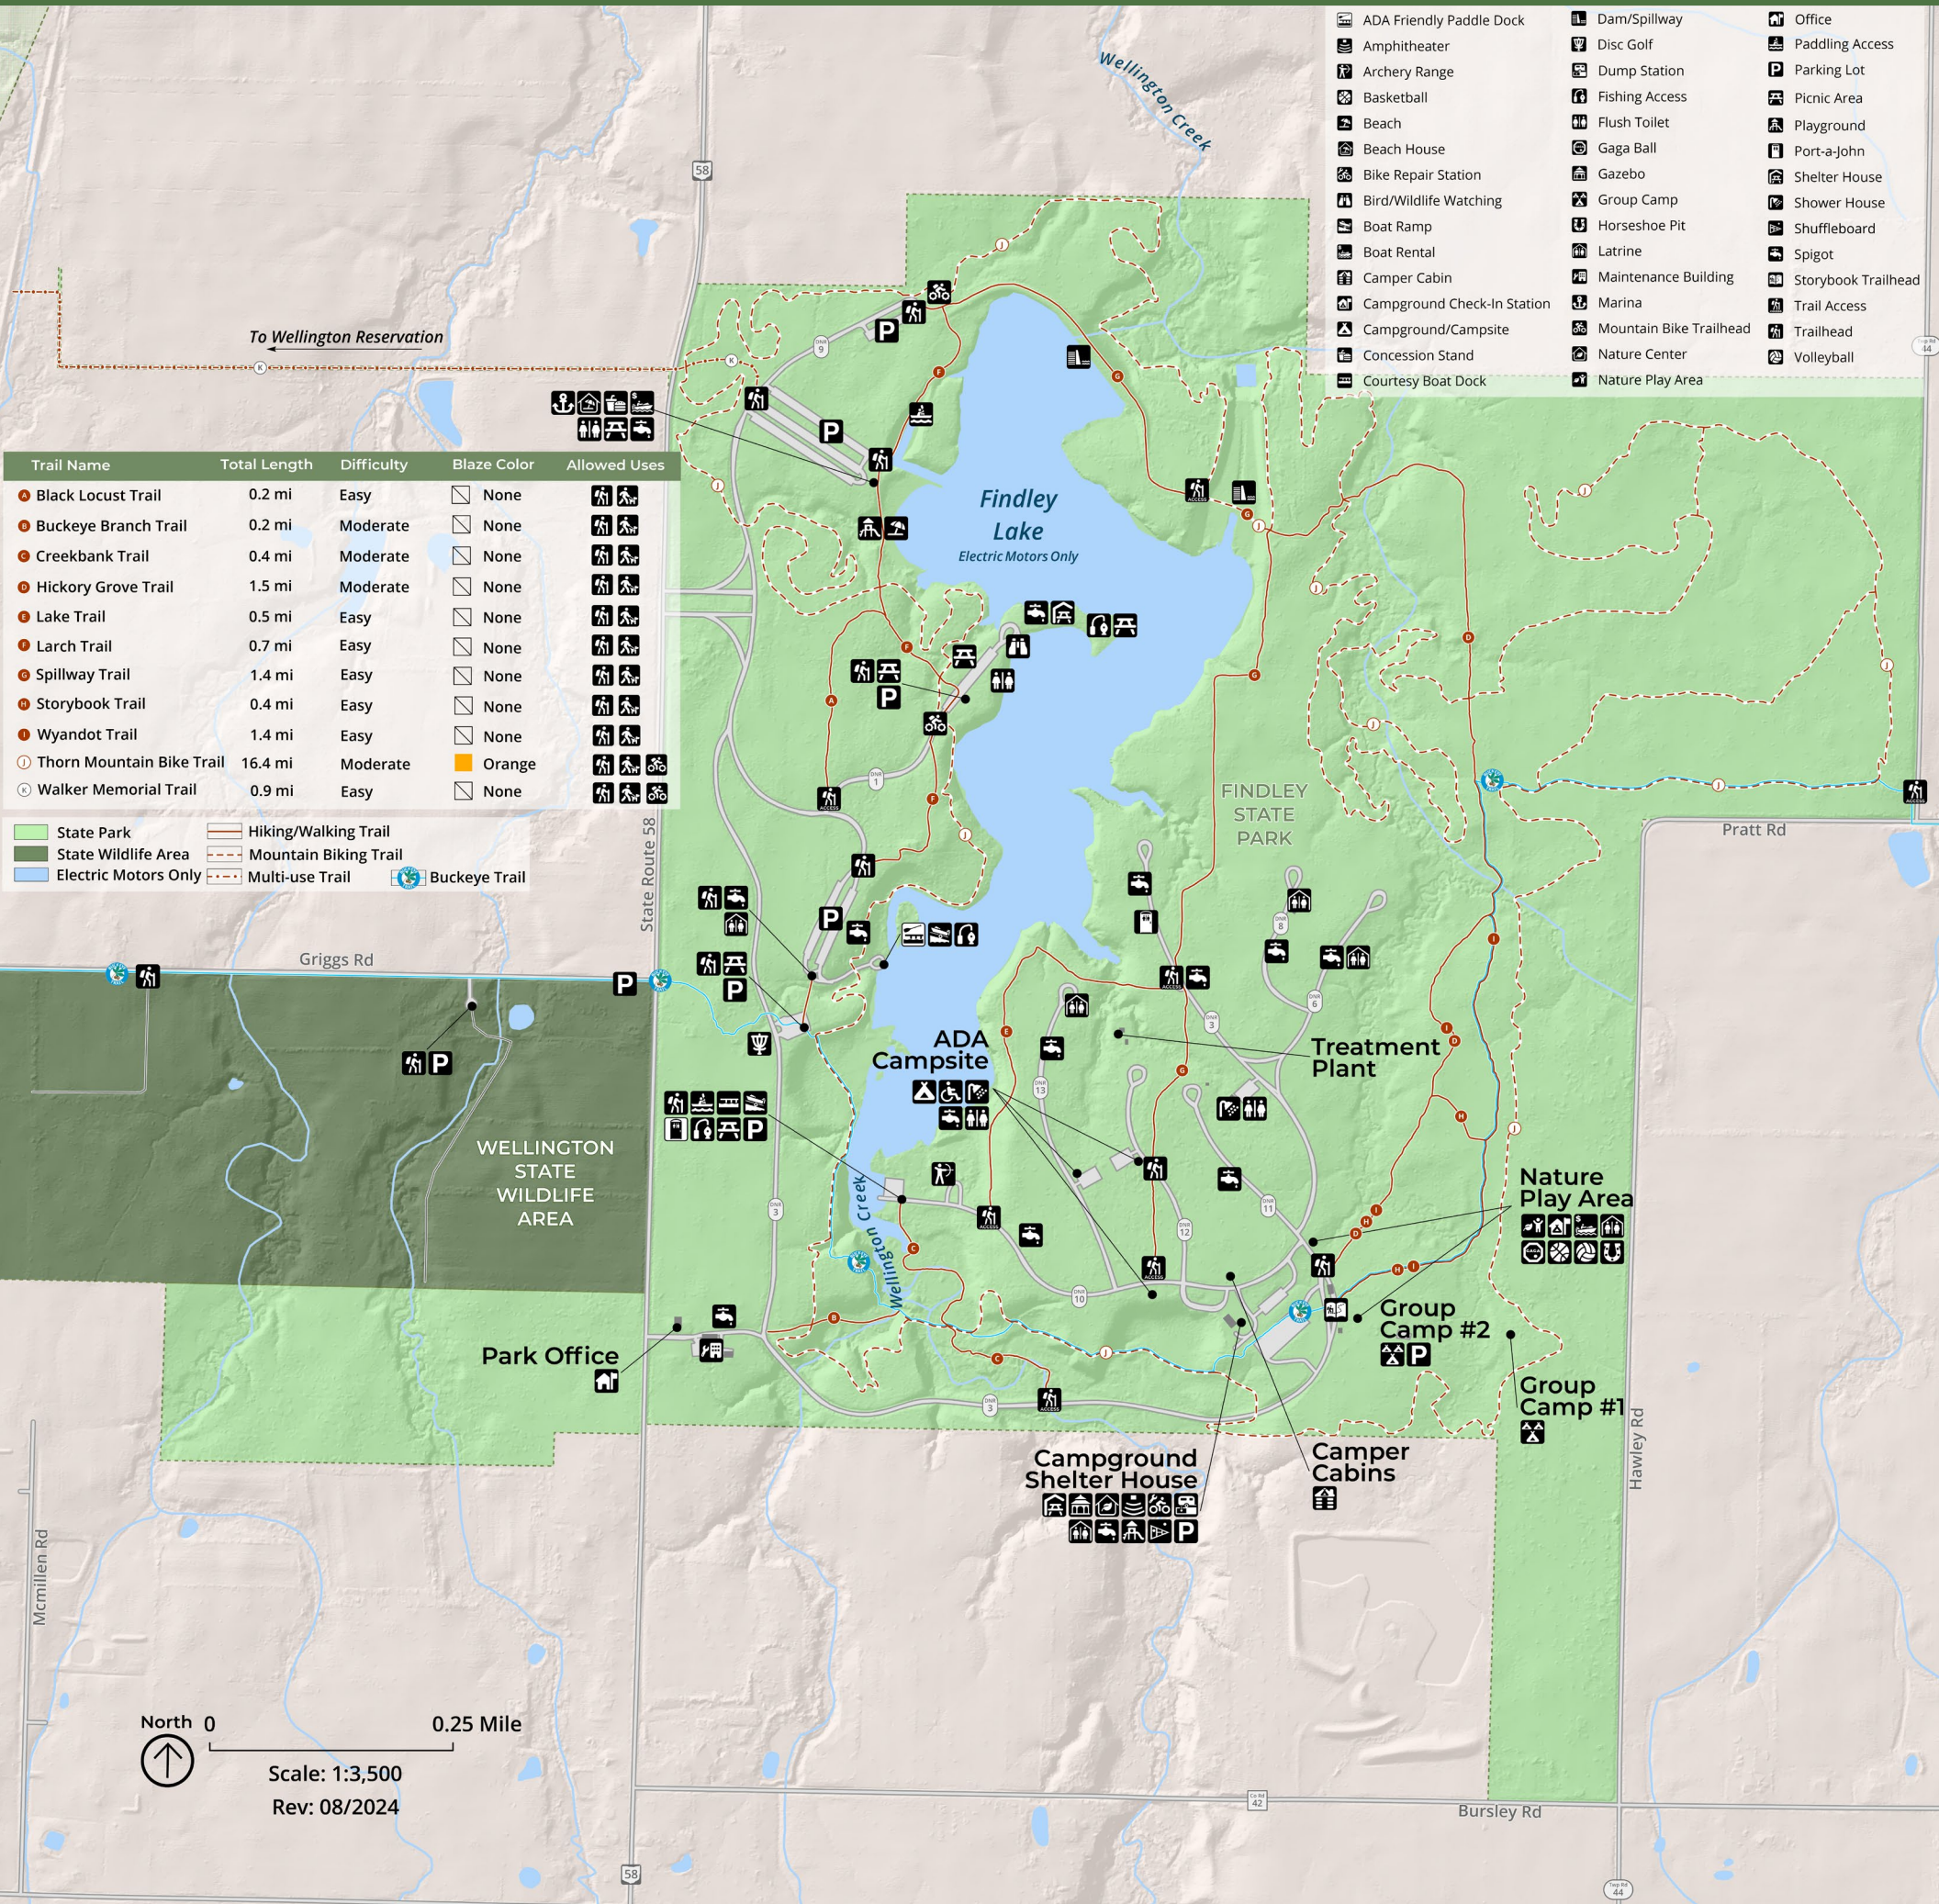

FINDLEY PARK MAP

DOGS MUST BE LEASHED AND NOT PERMITTED ON THE BEACH.

PACK OUT WHAT YOU PACK IN AND DISPOSE OF TRASH.

SWIMMING IS PERMITTED IN DESIGNATED AREAS ONLY.

JUMPING OFF THE COURTESY DOCK IS PROHIBITED.

EMERGENCIES CALL 911

NON-EMERGENCIES CALL #ODNR FOR A NATURAL RESOURCES OFFICER