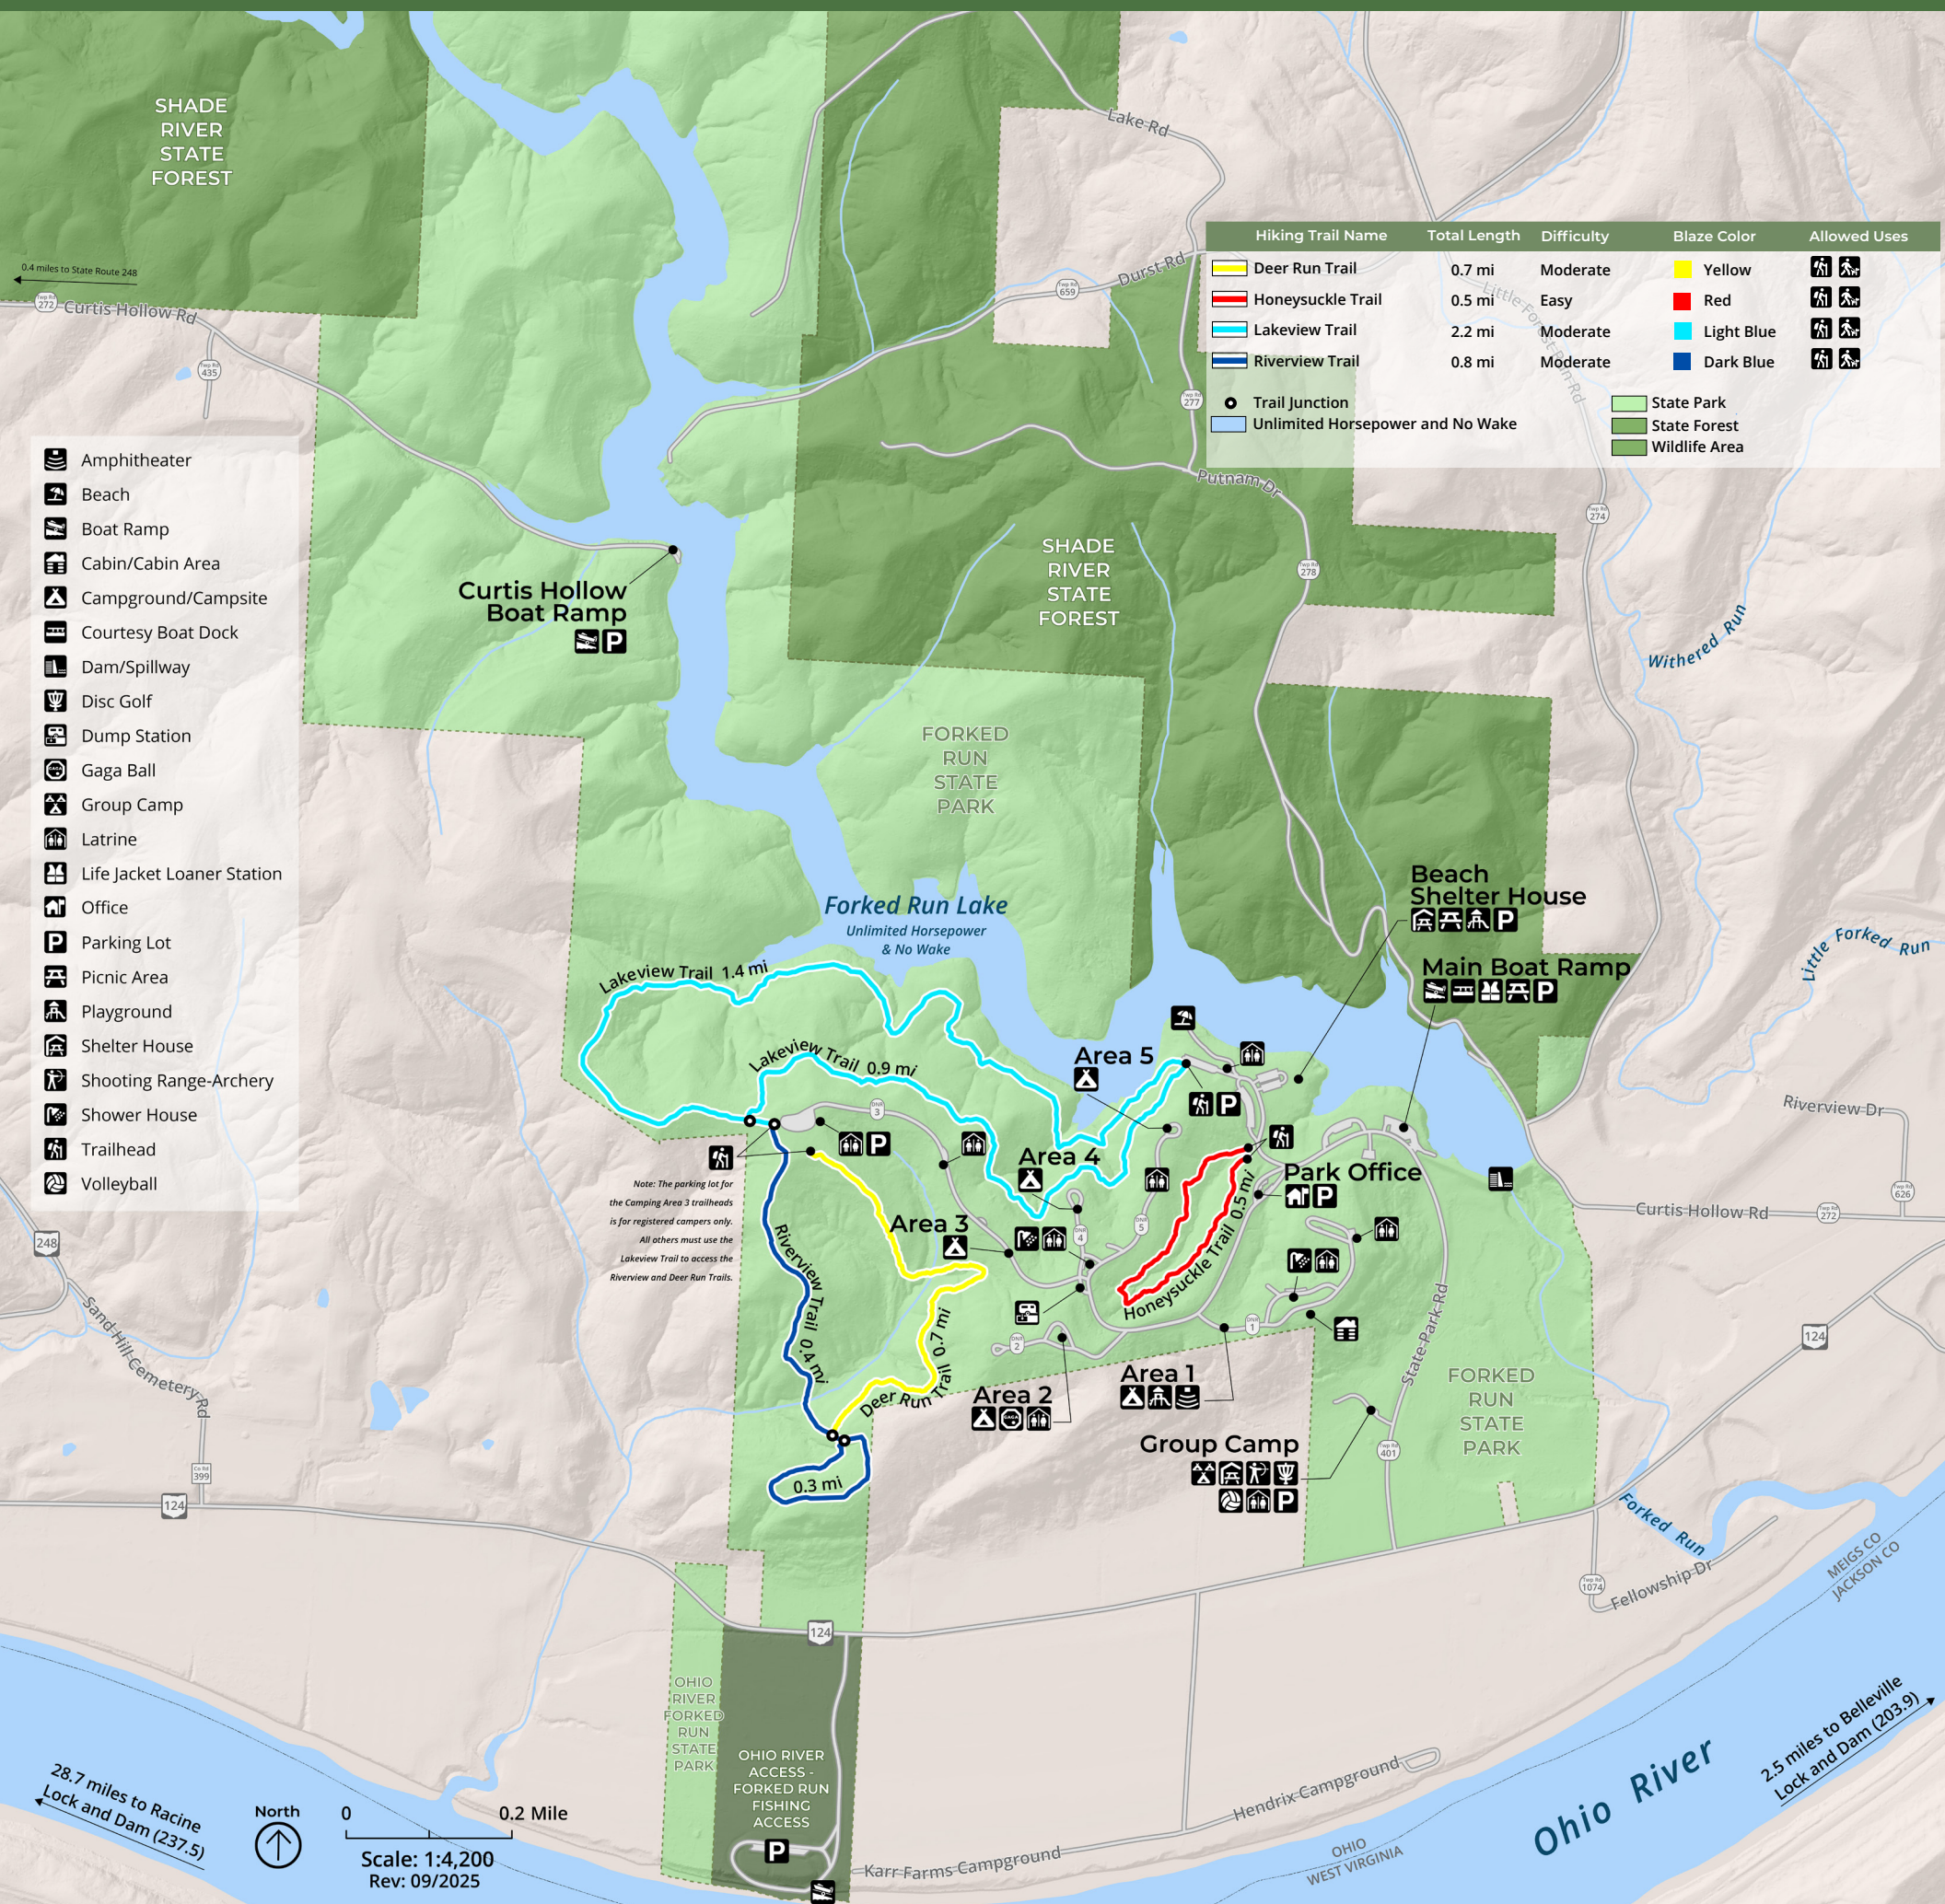

# FORKED RUN HIKING MAP

CONSIDER THE DIFFICULTY OF TRAILS.

DOGS MUST BE LEASHED AT ALL TIMES IN THE PARK. PLEASE PICK UP AFTER YOUR PET.

SWIMMING PERMITTED AT BEACH AREA ONLY.

PACK OUT WHAT YOU PACK IN AND DISPOSE OF TRASH.

EMERGENCIES CALL 911

NON-EMERGENCIES CALL #ODNR FOR NATURAL RESOURCES OFFICER