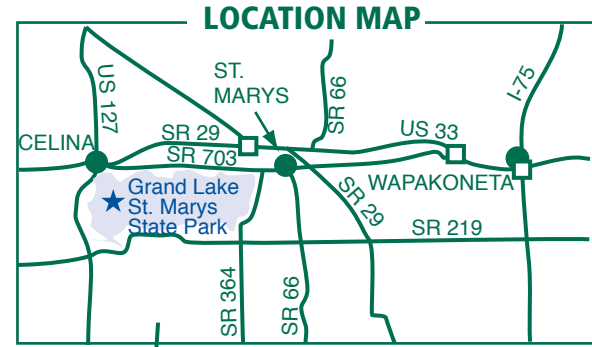

# Grand Lake St. Marys State Park

834 Edgewater Drive  
St. Marys, OH 45885

(419) 394-3611 - Main Office  
(419) 394-2774 - Camp Store  
(419) 394-2692 - FAX

**LEGEND**

- Park Office
- Camp Store
- Picnic Area
- Shelterhouse
- Latrine
- Boat Swim Area
- Fishing Dock
- Fishing Pier
- Launch Ramp
- Lighthouse
- Playground
- Restaurant with docks
- Swimming Area
- Waterfowl Mgmt. Area
- Wheelchair Accessible
- Waterfowl - No Hunting Zone