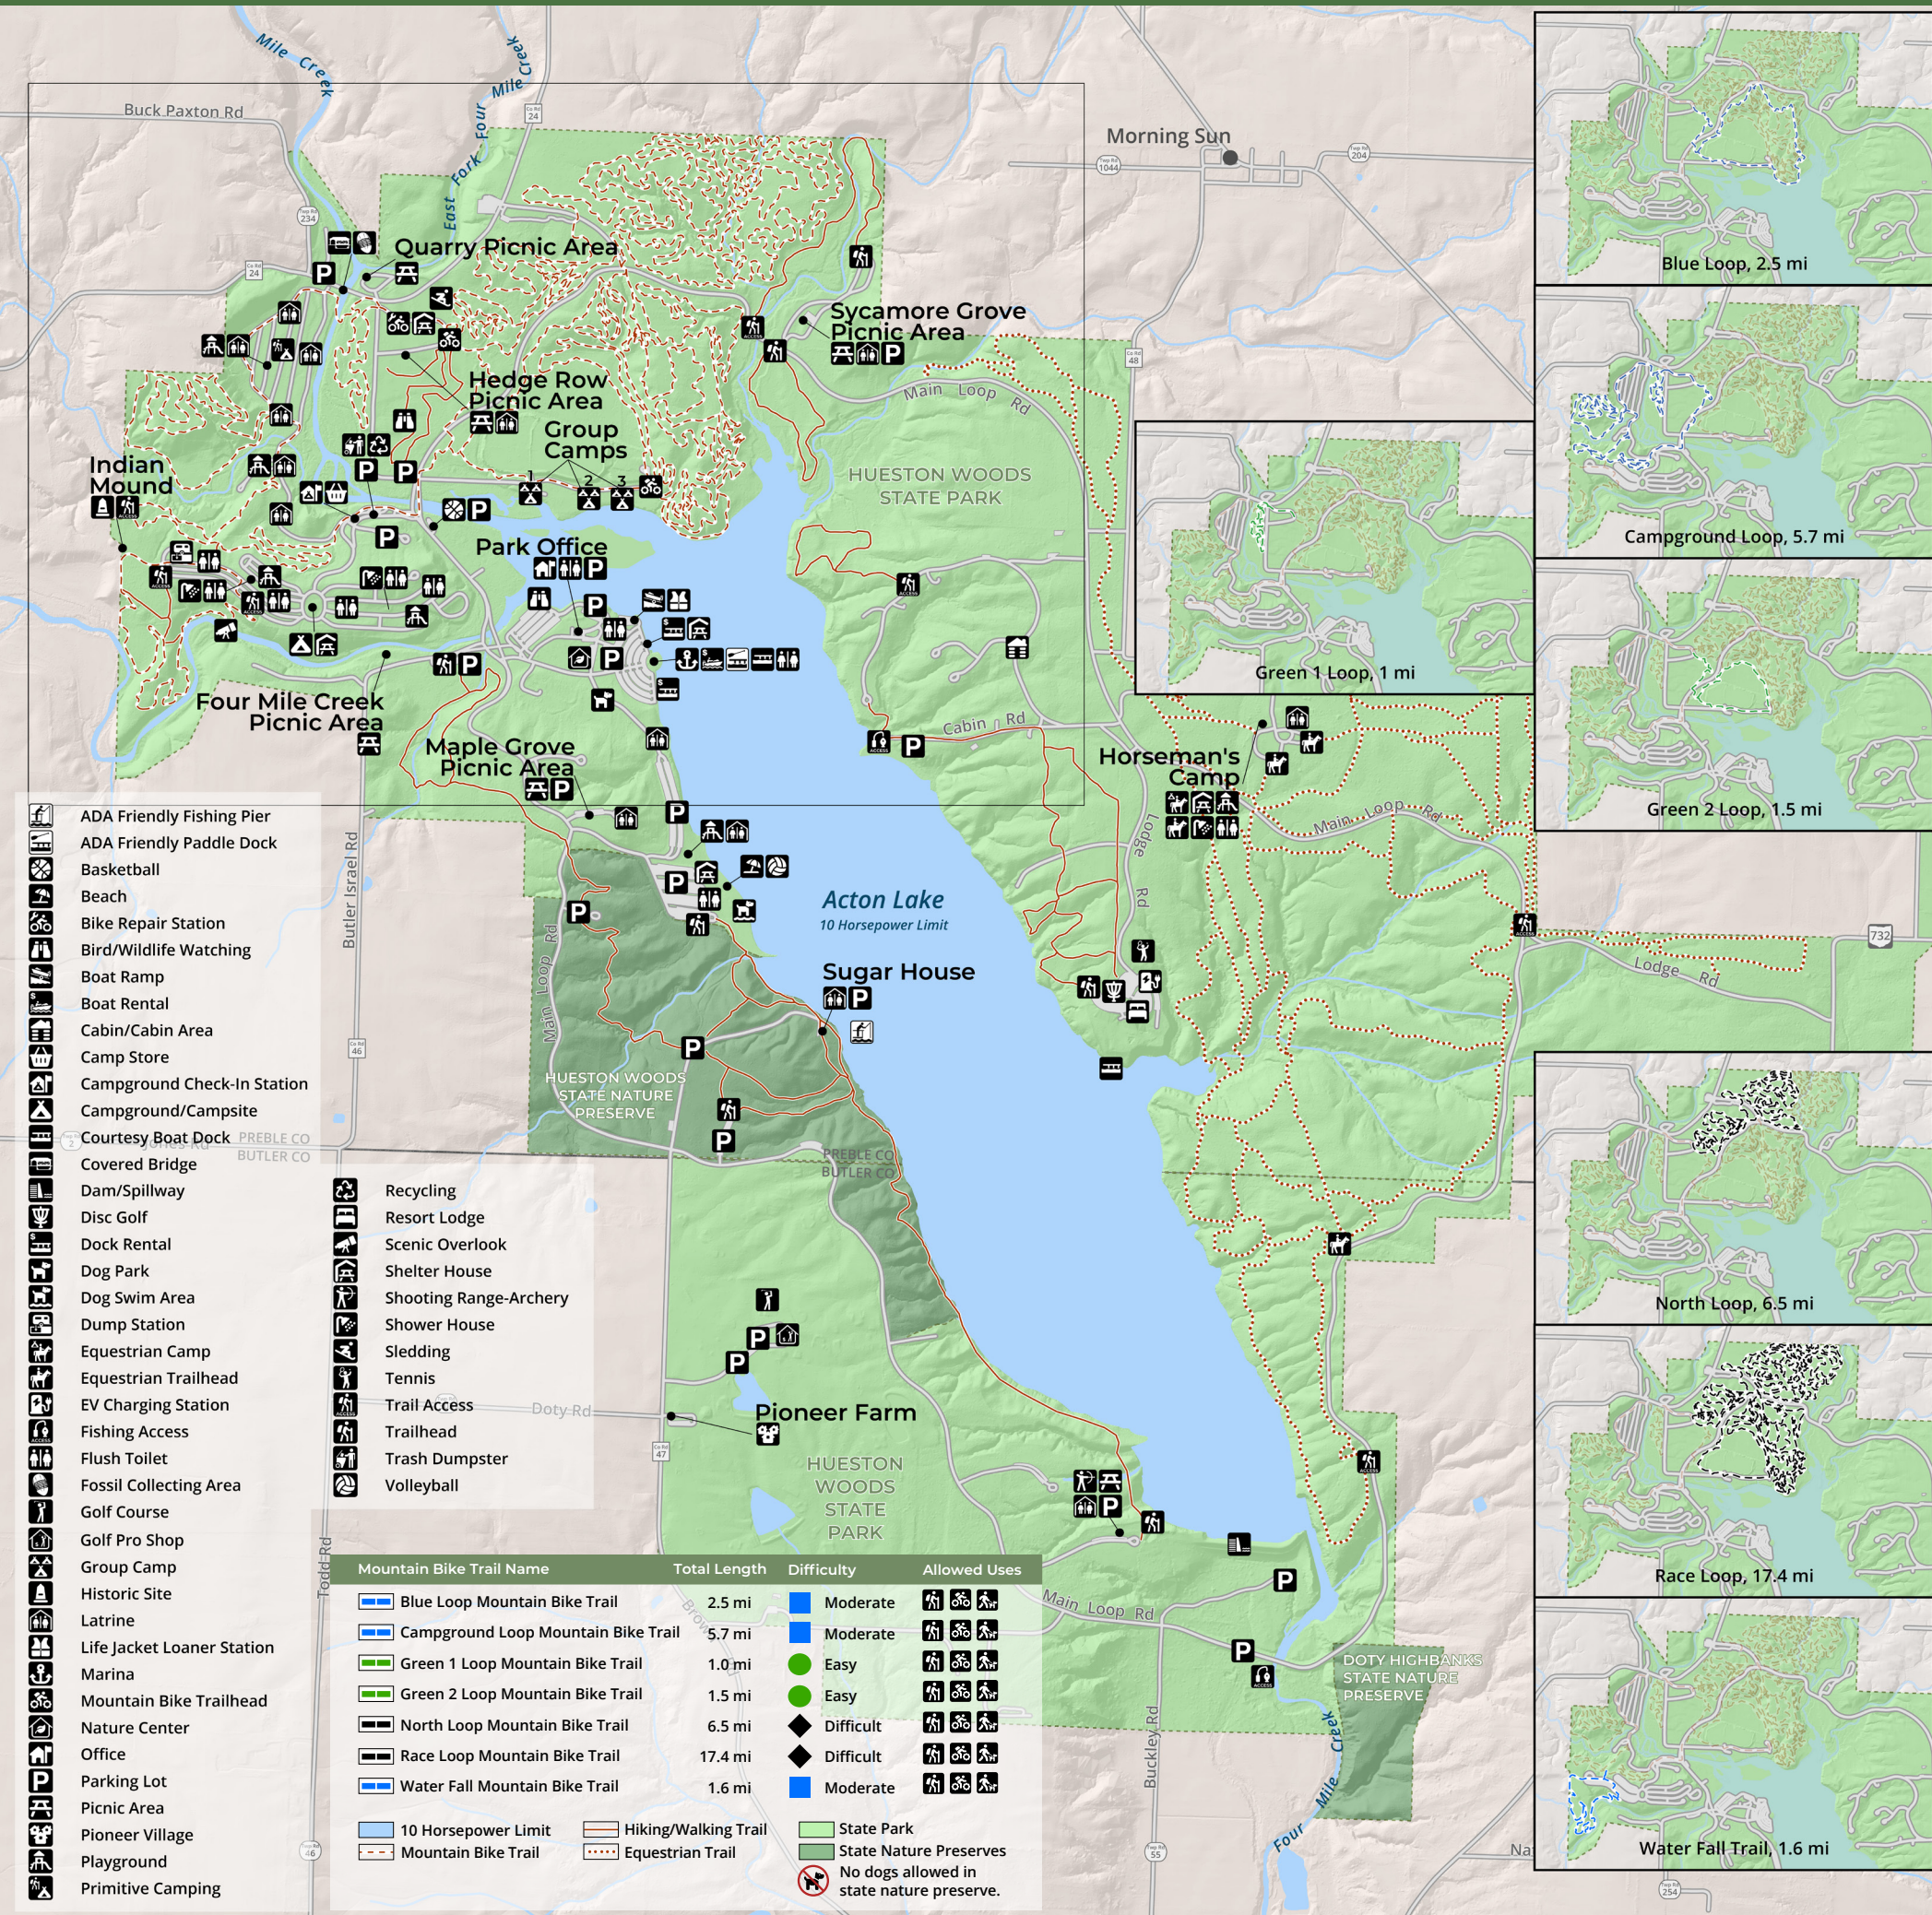

# HUESTON WOODS MOUNTAIN BIKE MAP

NO CAMPING, EXCEPT IN DESIGNATED CAMPGROUNDS.

PACK OUT WHAT YOU PACK IN AND DISPOSE OF TRASH.

DOGS MUST BE LEASHED AT ALL TIMES. CLEAN UP AFTER PETS.

STAY ON DESIGNATED TRAILS.