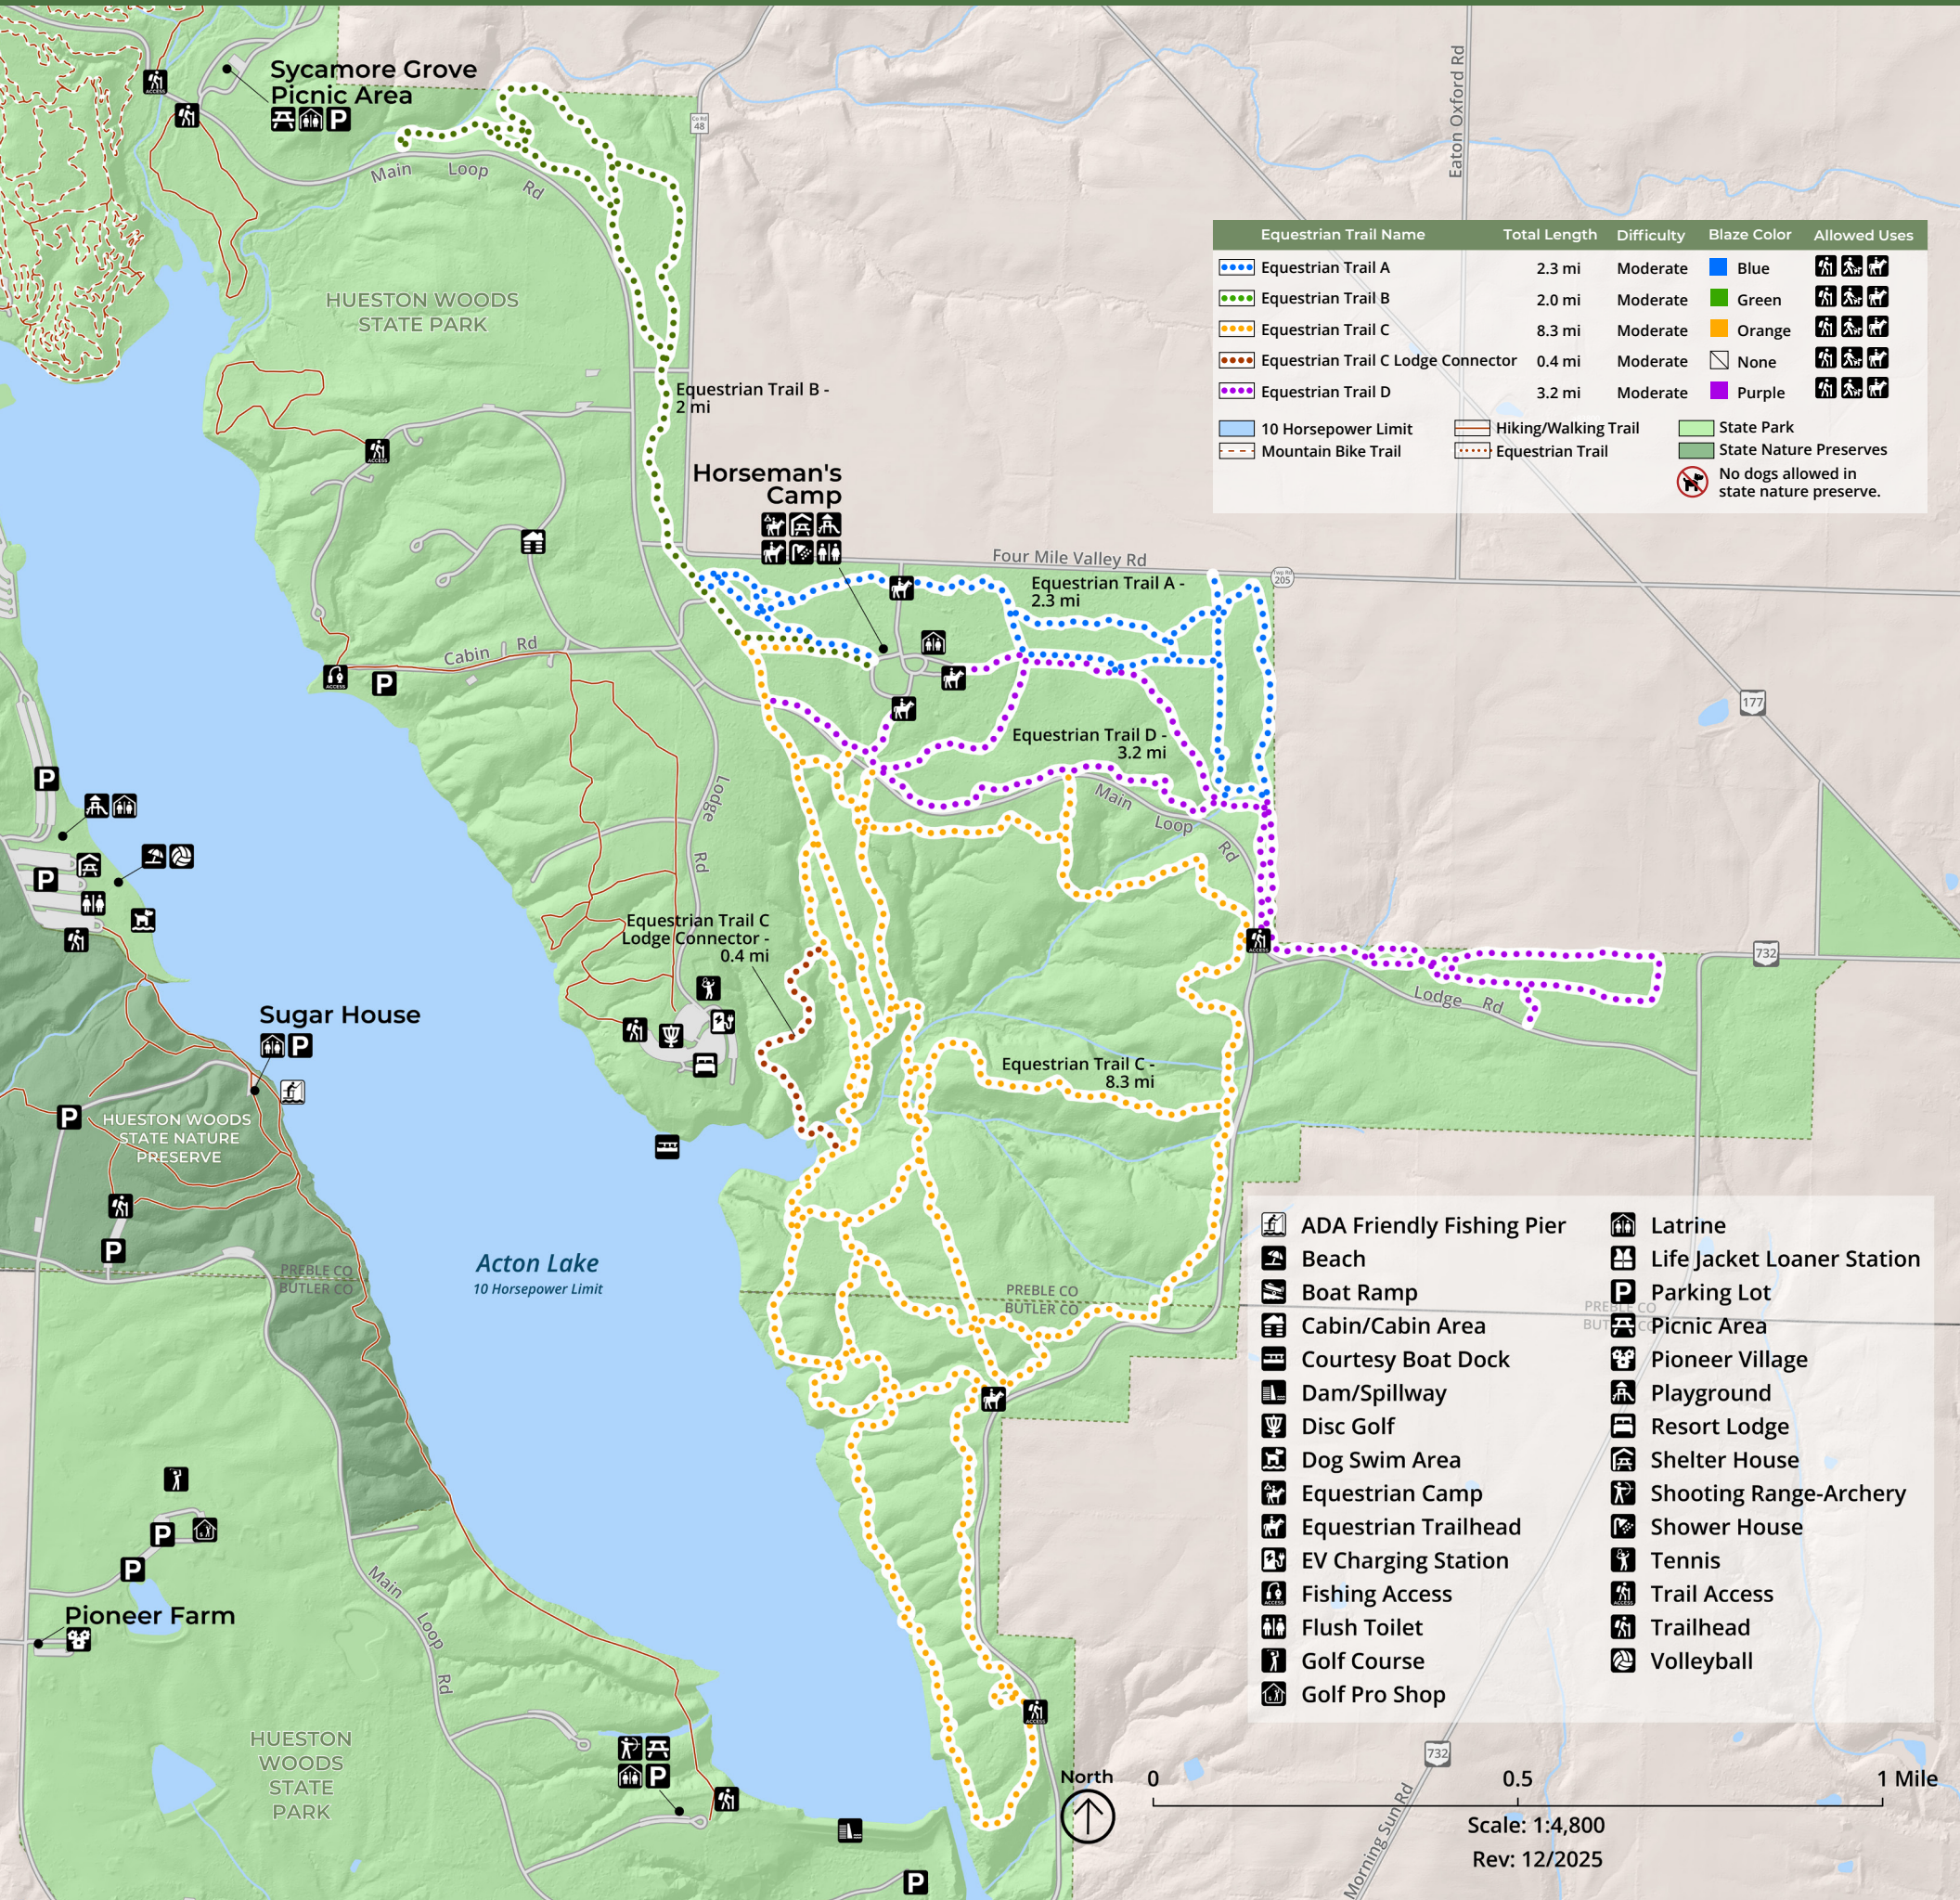

# HUESTON WOODS EQUESTRIAN MAP

NO CAMPING, EXCEPT IN DESIGNATED CAMPGROUNDS.

PACK OUT WHAT YOU PACK IN AND DISPOSE OF TRASH.

DOGS MUST BE LEASHED AT ALL TIMES. CLEAN UP AFTER PETS.

STAY ON DESIGNATED TRAILS.

ASK OTHERS TO MOVE TO THE DOWNHILL SIDE OF THE TRAIL SO YOU CAN PASS; HORSES PERCEIVE UPSLOPE CREATURES TO BE PREDATORS.

EMERGENCIES CALL 911

NON-EMERGENCIES CALL #ODNR FOR A NATURAL RESOURCES OFFICER