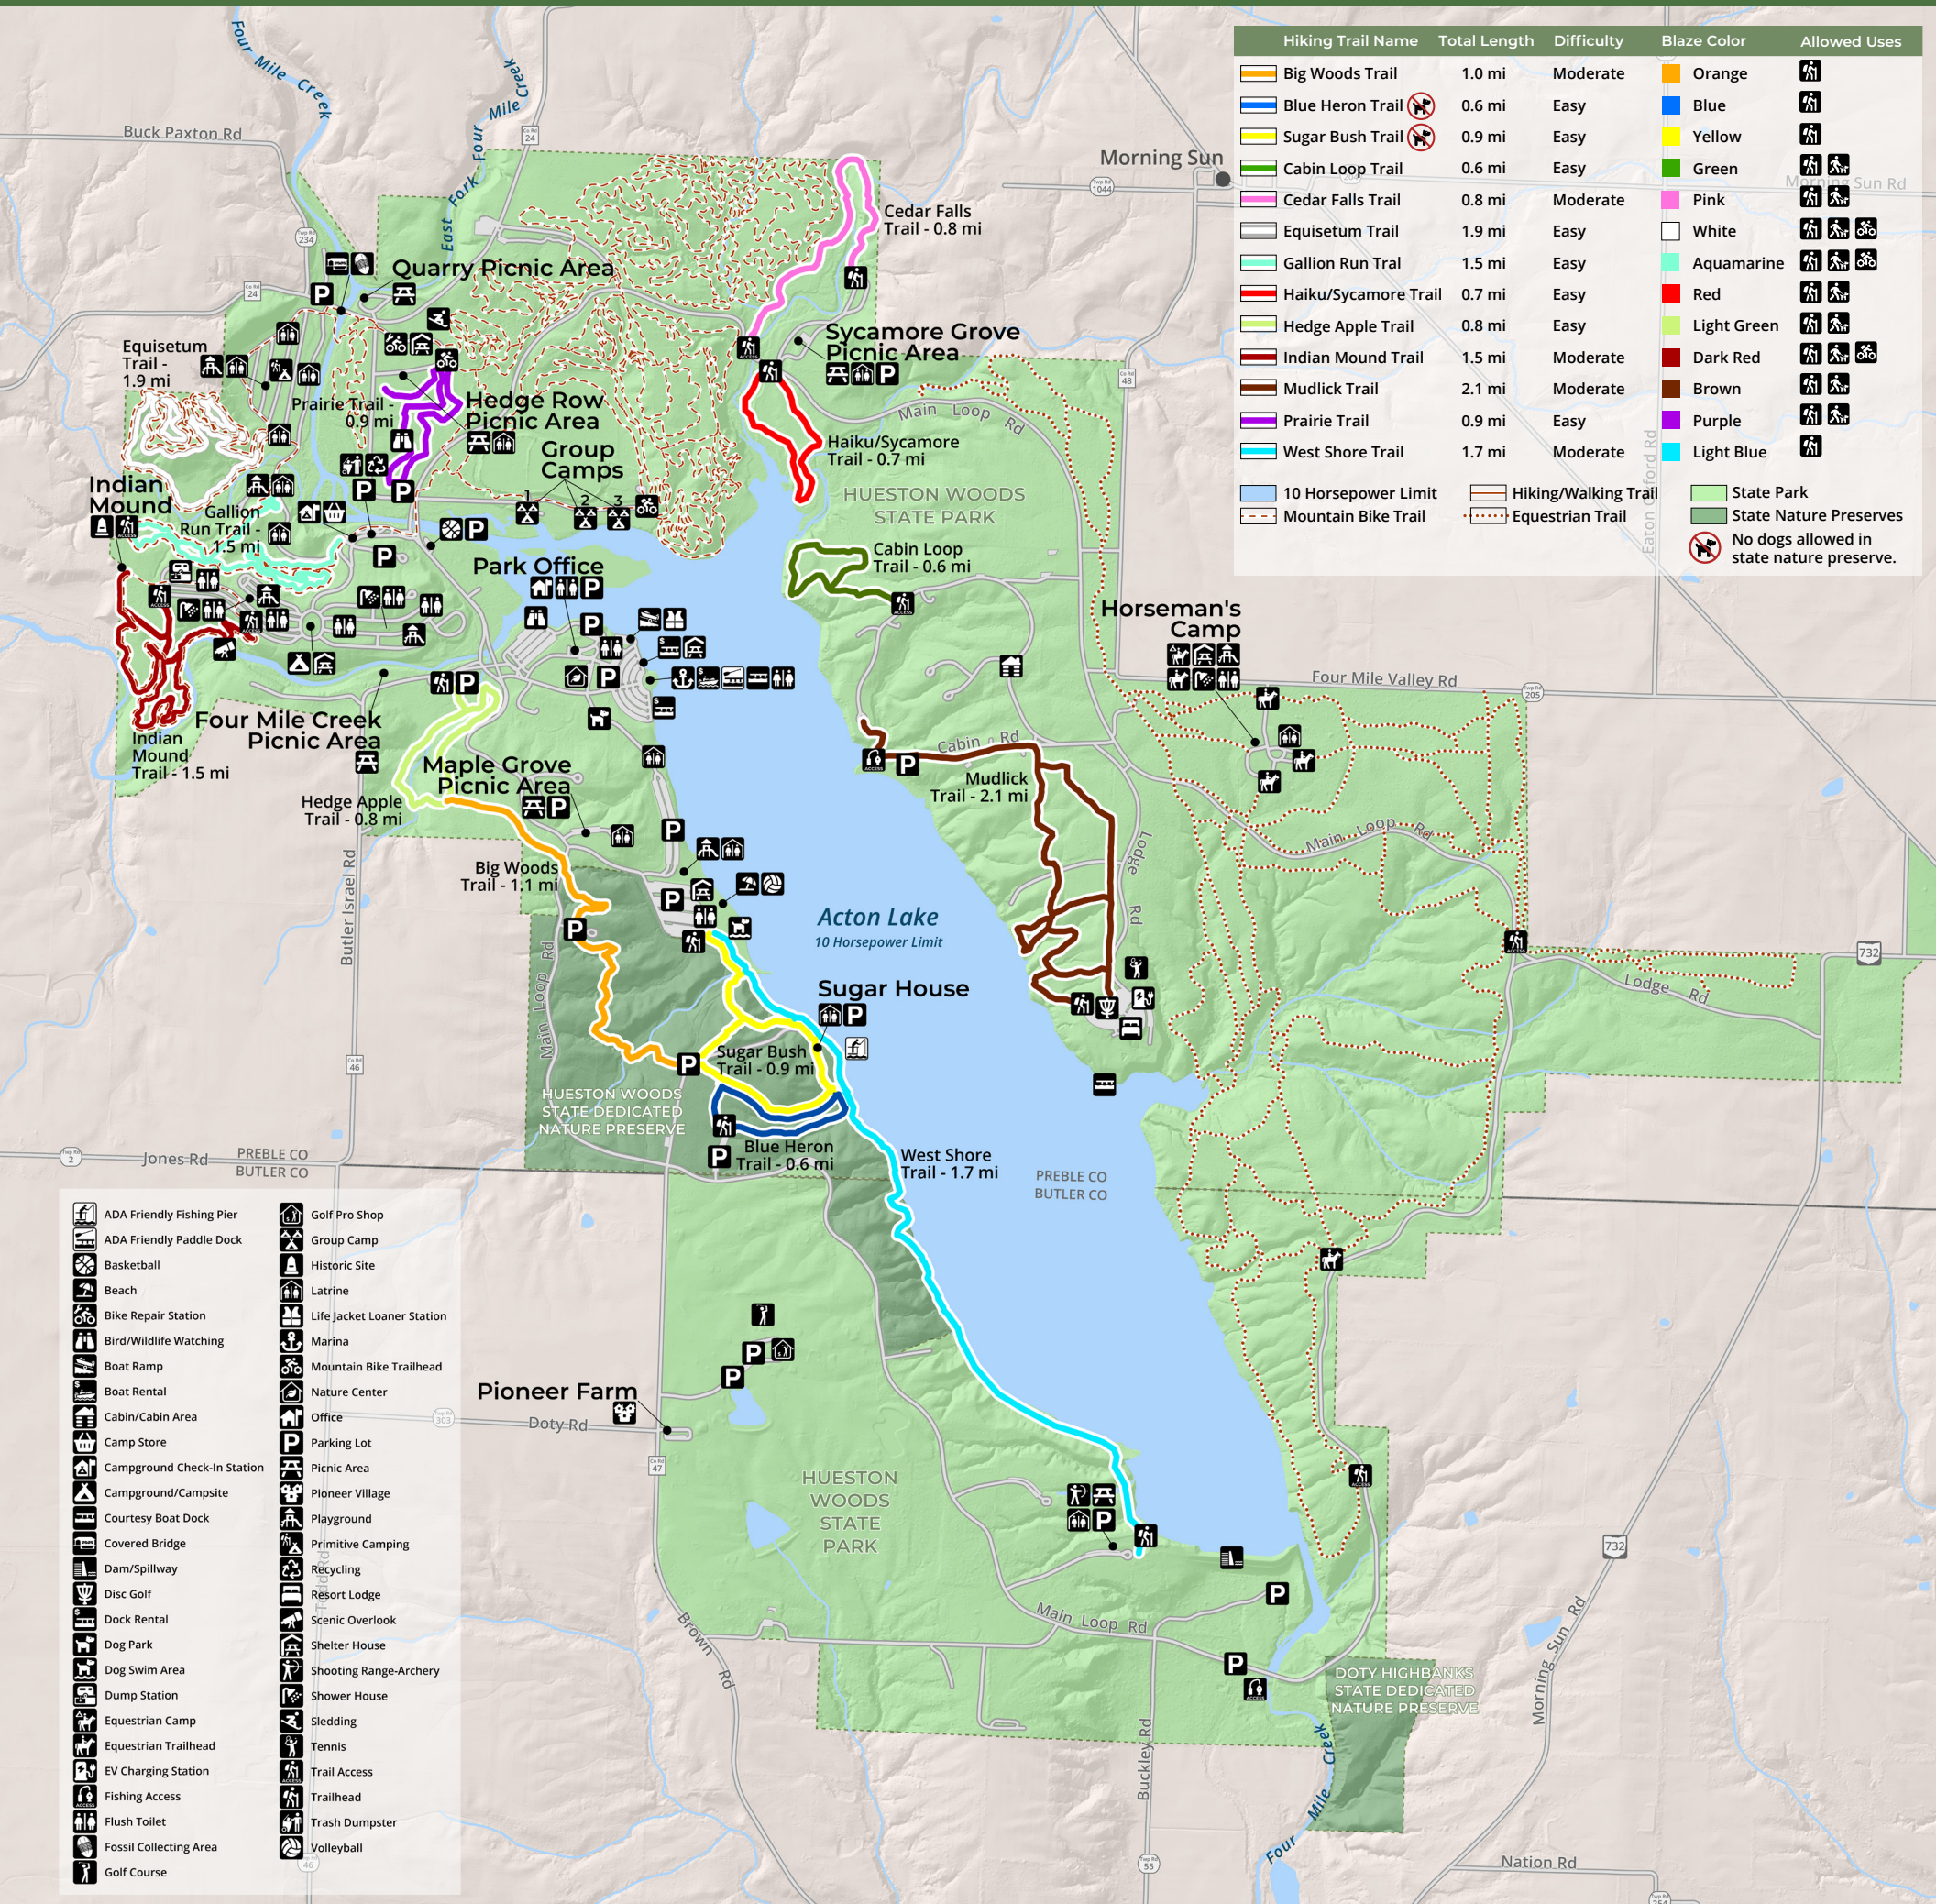

HUESTON WOODS HIKING MAP

NO CAMPING EXCEPT IN DESIGNATED CAMPGROUNDS.

DOGS MUST BE LEASHED AT ALL TIMES IN THE PARK. PLEASE PICK UP AFTER YOUR PET.

SWIMMING ONLY ALLOWED IN DESIGNATED SWIM AREAS.

PACK OUT WHAT YOU PACK IN AND DISPOSE OF TRASH.

EMERGENCIES CALL 911

NON-EMERGENCIES CALL #ODNR FOR NATURAL RESOURCES OFFICER