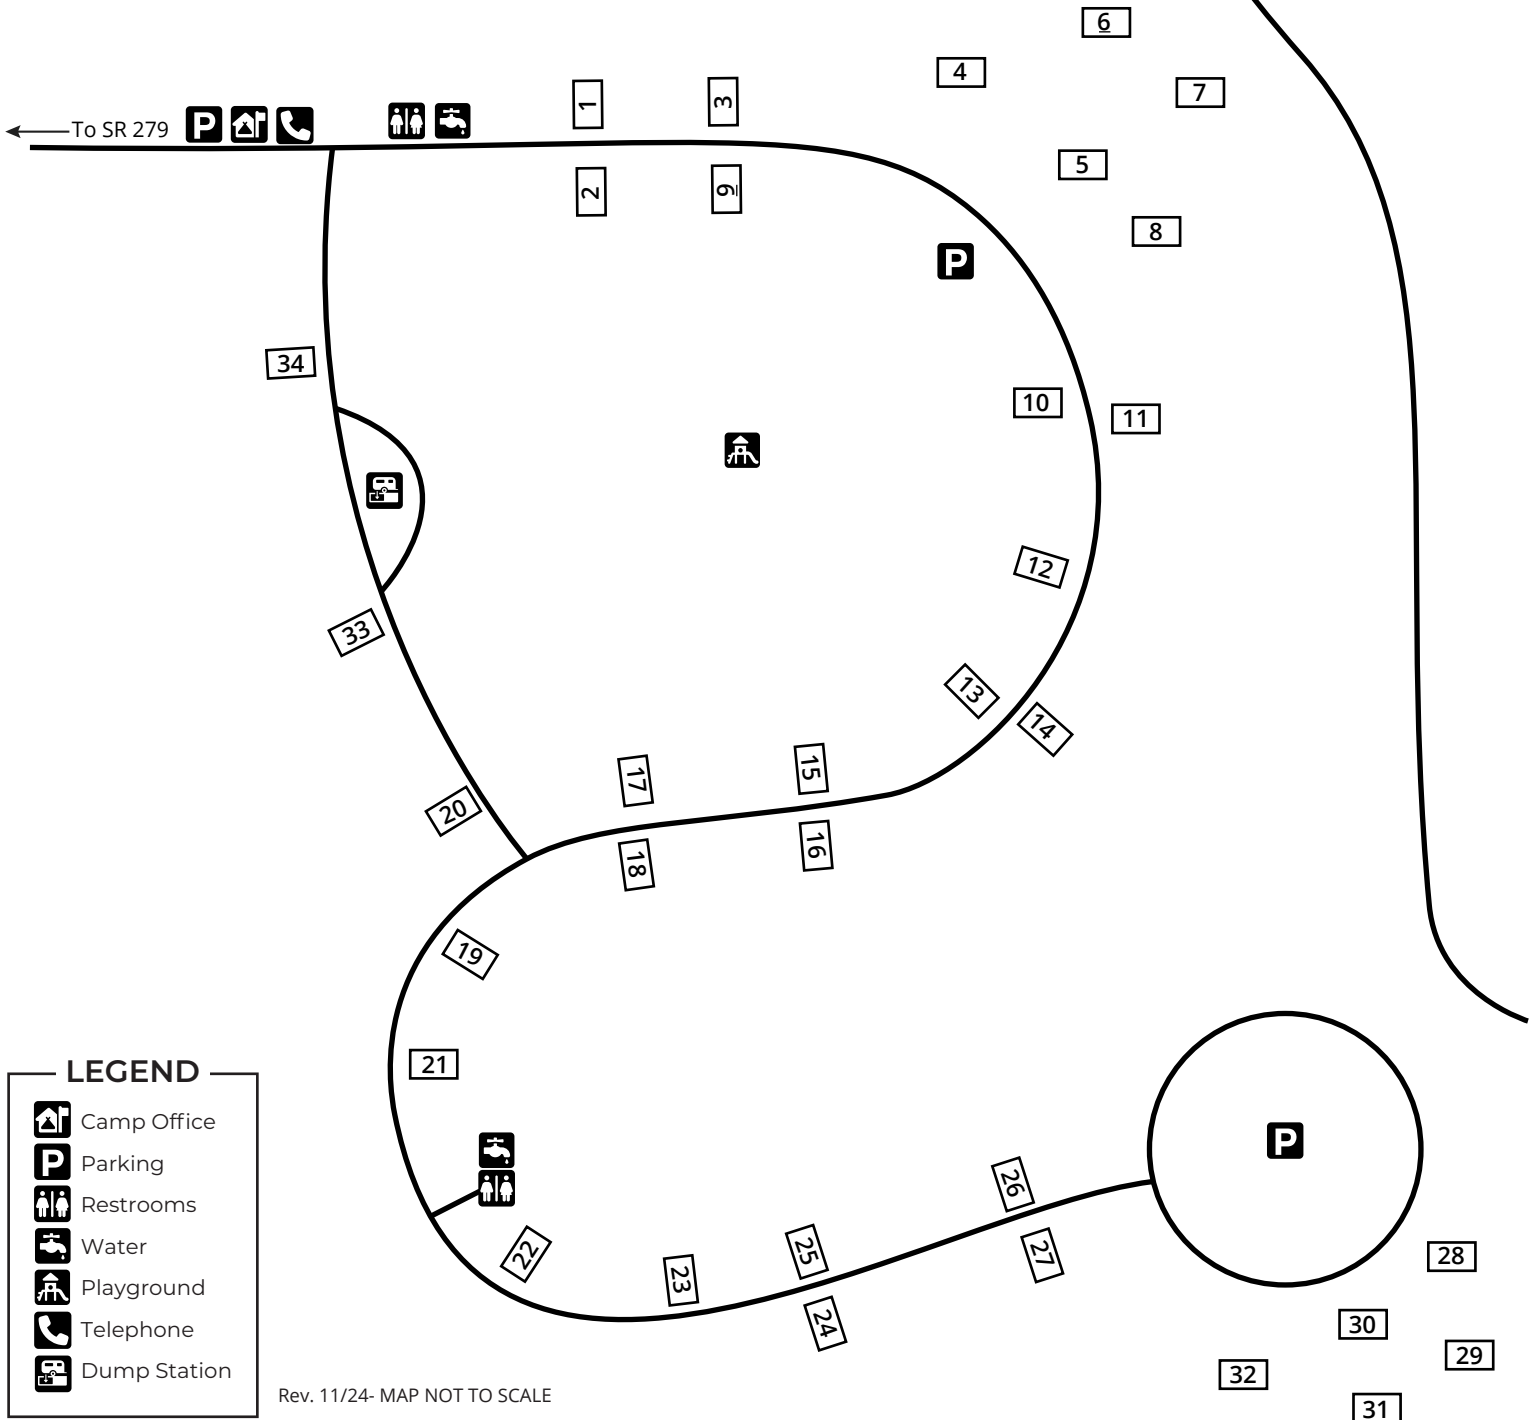

# JACKSON LAKE STATE PARK CAMPGROUND

35 Tommy Been Road  
Oak Hill, OH 45656

Park Office: (740) 858-6652 (Shawnee State Park)

Camp Office: (740) 682-6197

North

JACKSON LAKE

## LEGEND

- Camp Office
- Parking
- Restrooms
- Water
- Playground
- Telephone
- Dump Station

Rev. 11/24- MAP NOT TO SCALE