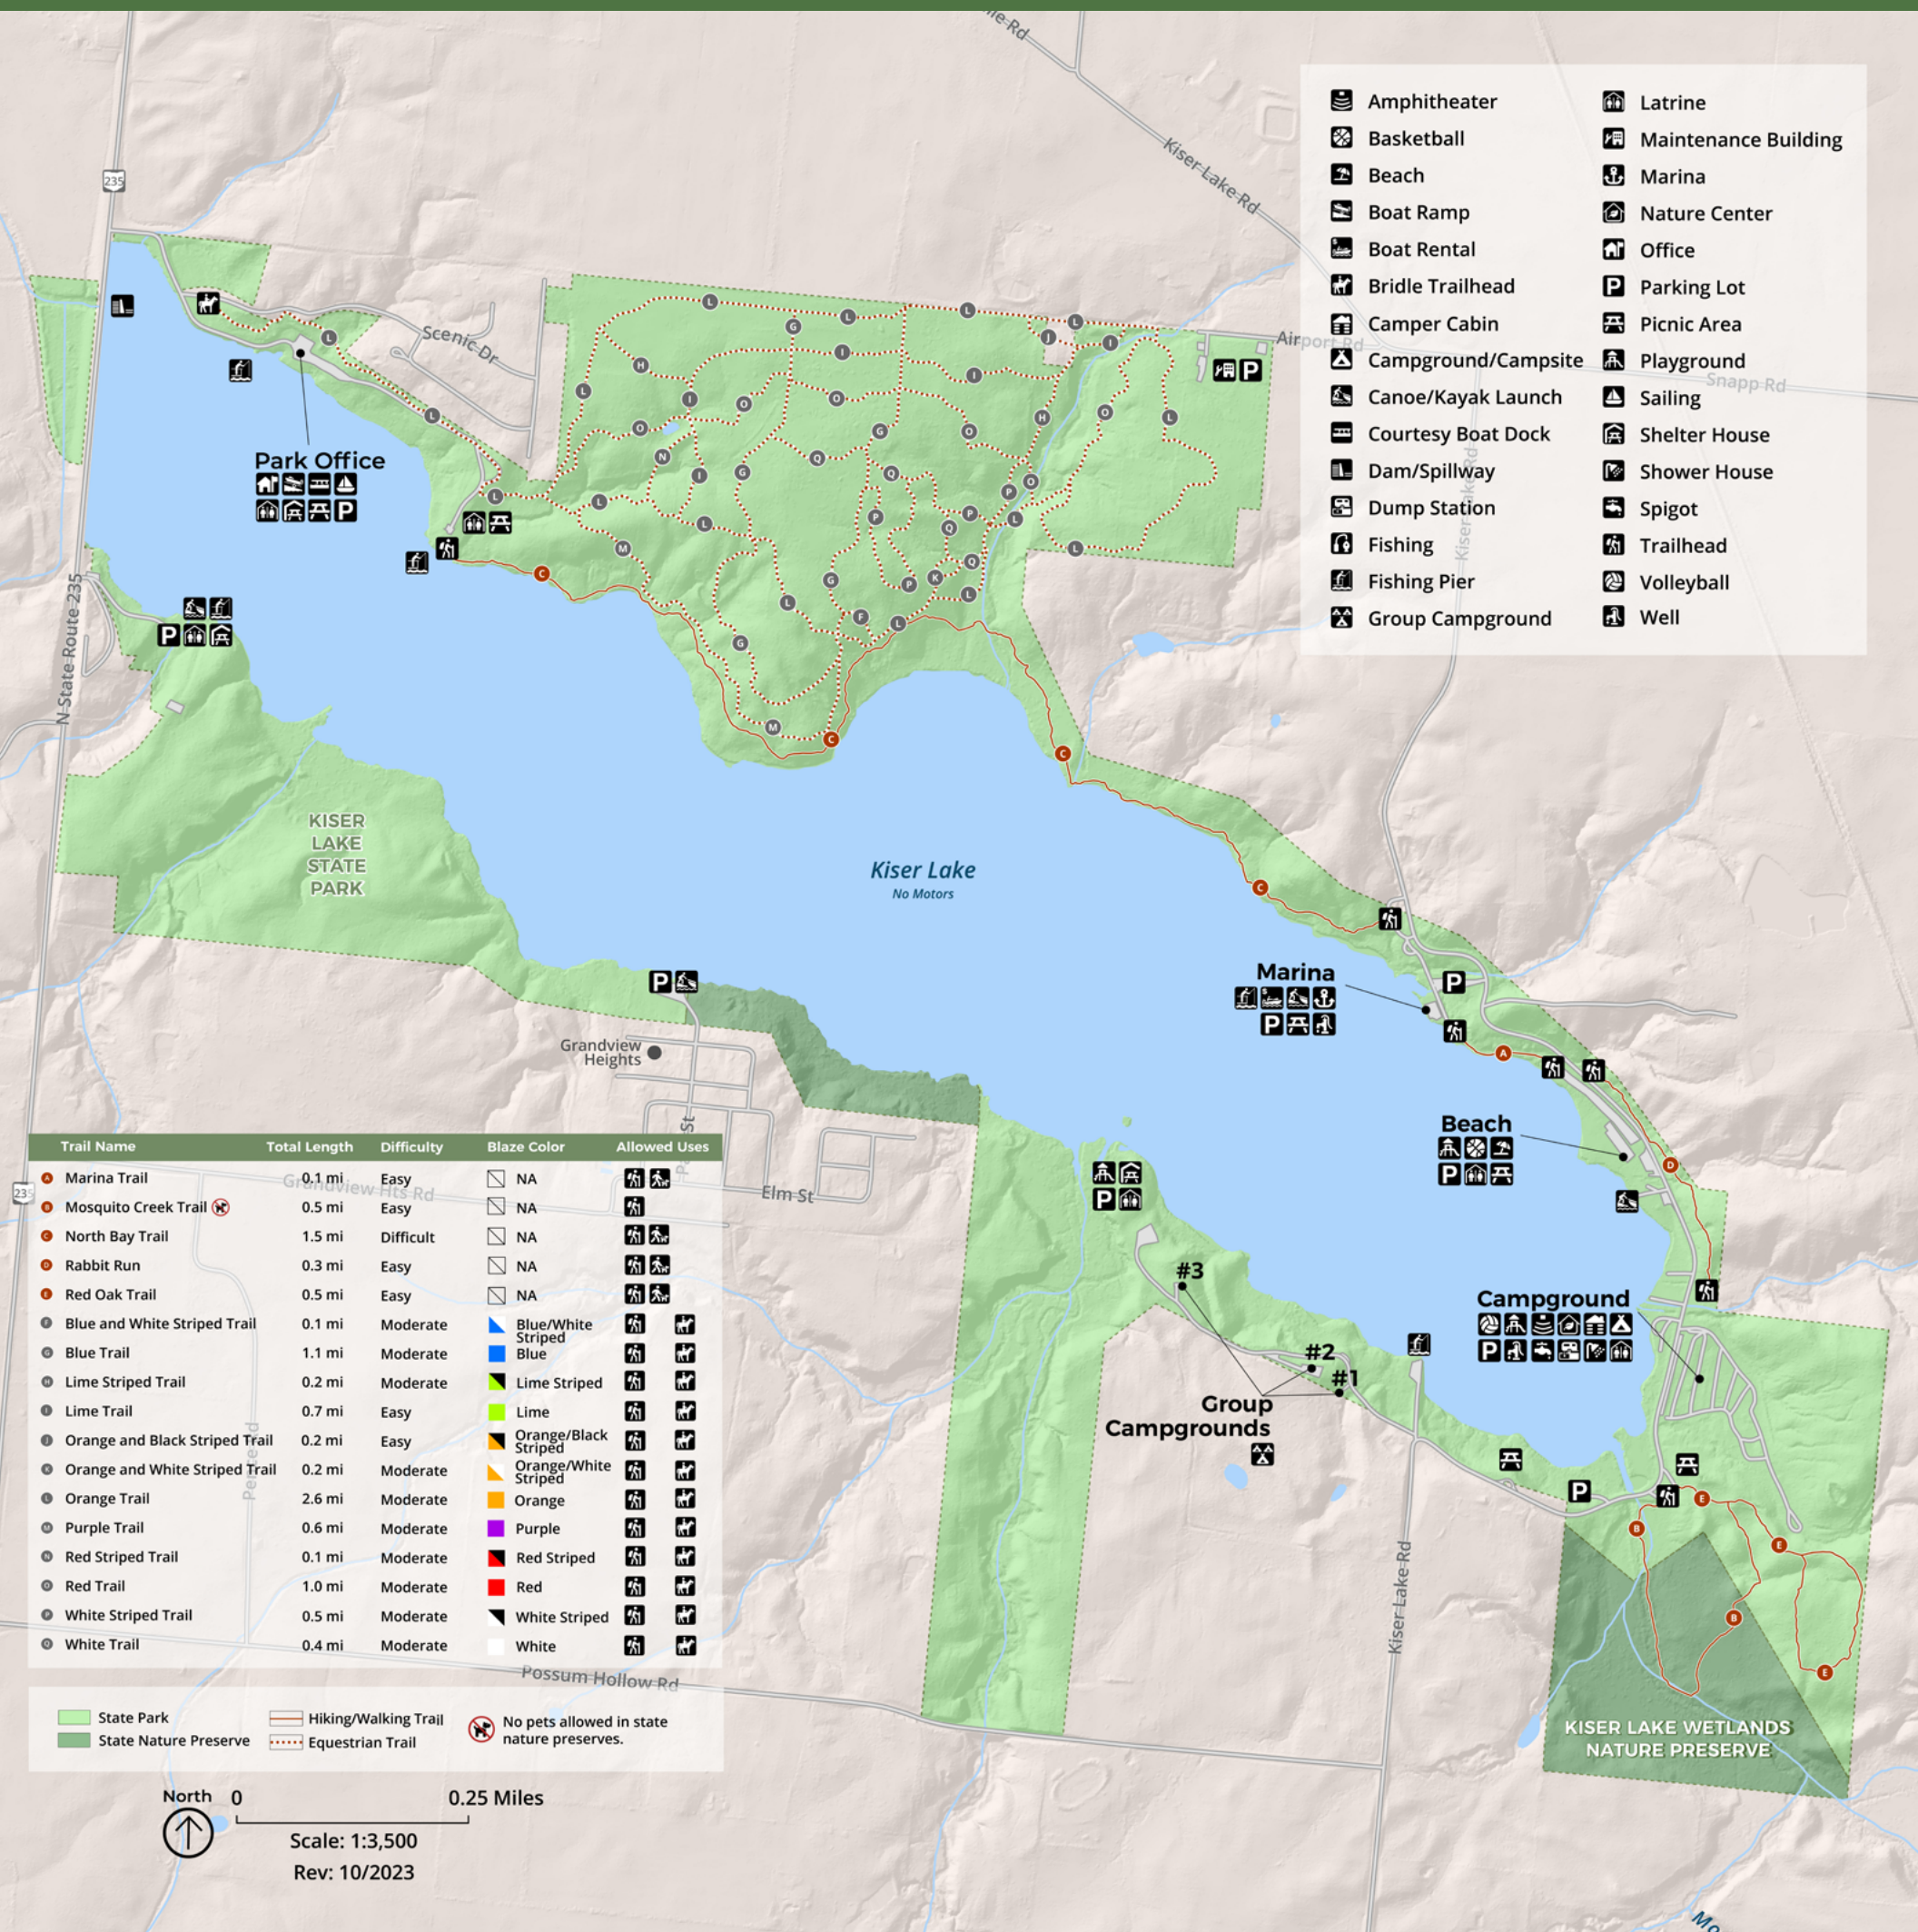

KISER LAKE PARK MAP

- Amphitheater
- Basketball
- Beach
- Boat Ramp
- Boat Rental
- Bridle Trailhead
- Camper Cabin
- Campground/Campsite
- Canoe/Kayak Launch
- Courtesy Boat Dock
- Dam/Spillway
- Dump Station
- Fishing
- Fishing Pier
- Group Campground
- Latrine
- Maintenance Building
- Marina
- Nature Center
- Office
- Parking Lot
- Picnic Area
- Playground
- Sailing
- Shelter House
- Shower House
- Spigot
- Trailhead
- Volleyball
- Well

PACK OUT WHAT YOU PACK IN AND DISPOSE OF TRASH.

SWIMMING IS PERMITTED IN DESIGNATED AREAS DURING DAYLIGHT HOURS.

PETS MUST BE LEASHED.

BOATS WITH MOTORS ARE NOT PERMITTED.

NO GLASS ON BEACH.

EMERGENCIES CALL 911