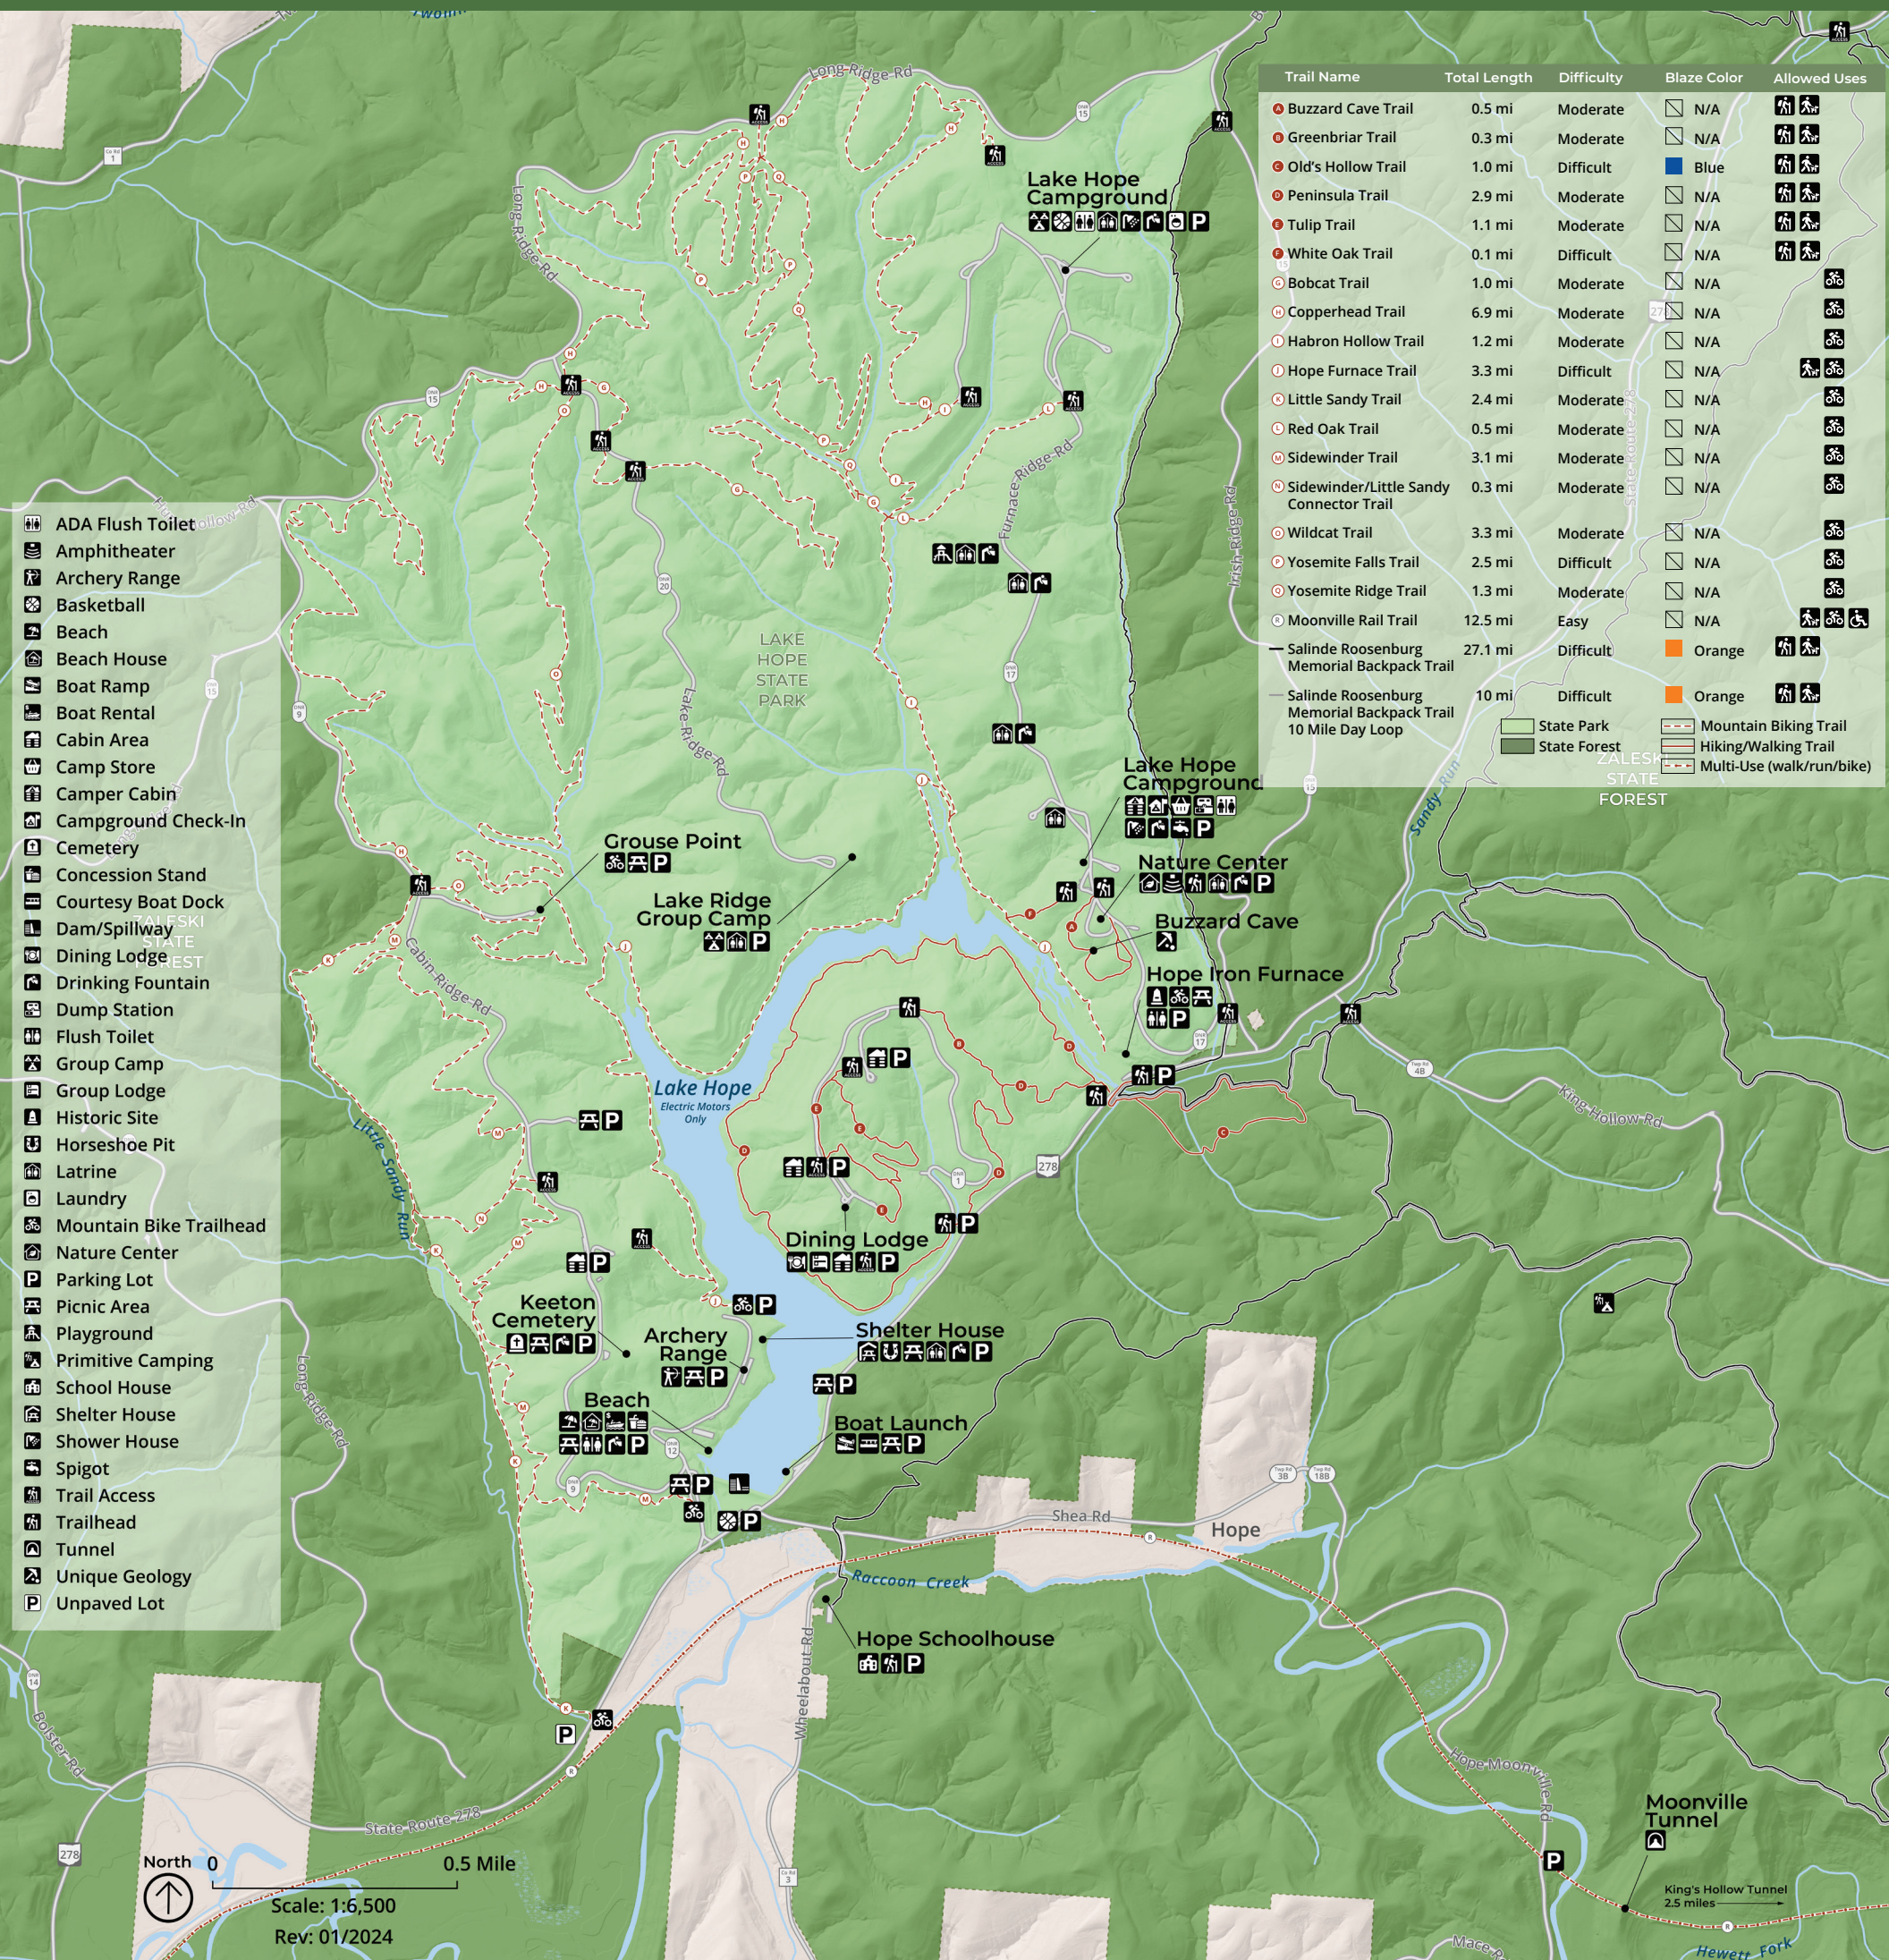

# LAKE HOPE PARK MAP

CONSIDER THE DIFFICULTY OF TRAILS.

DOGS MUST BE LEASHED AT ALL TIMES IN THE PARK. PLEASE PICK UP AFTER YOUR PET.

PACK OUT WHAT YOU PACK IN & DISPOSE OF TRASH.

NO SWIMMING EXCEPT AT THE DESIGNATED BEACH AREA.

EMERGENCIES CALL 911

NON EMERGENCIES CALL #ODNR FOR NATURAL RESOURCES OFFICER