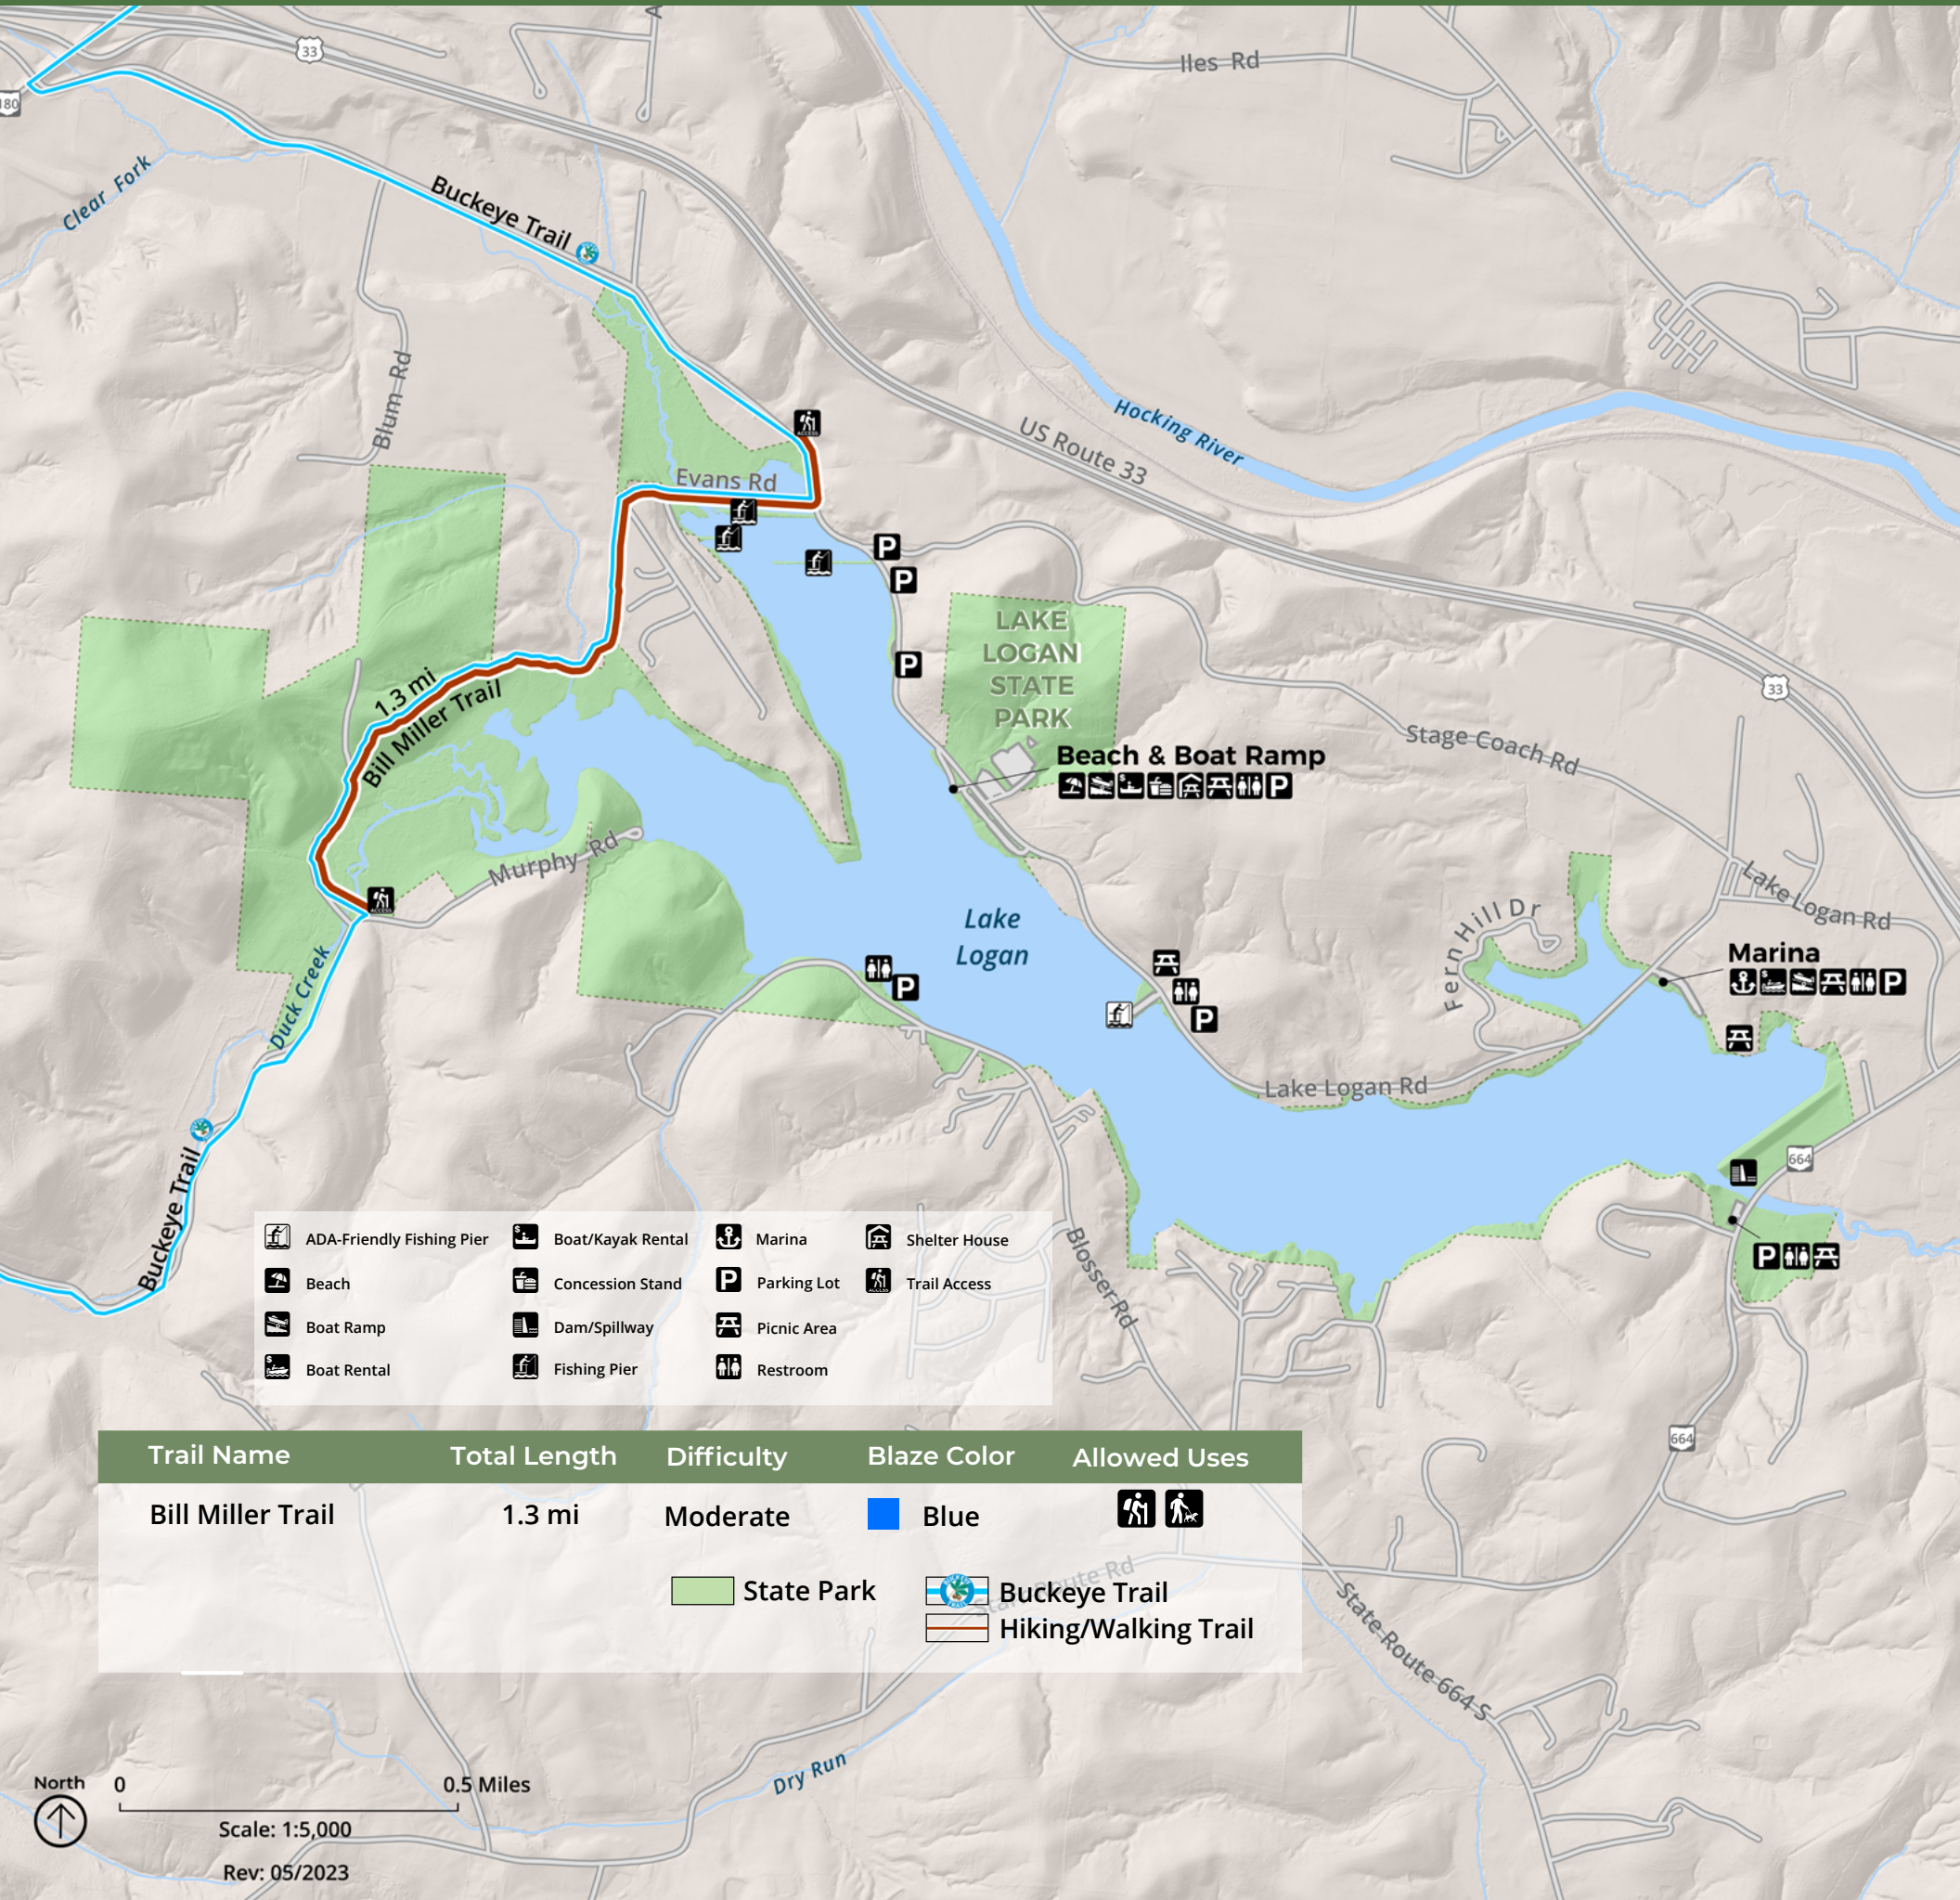

LAKE LOGAN PARK MAP

WEAR A WELL-FITTED AND SECURED LIFE JACKET WHILE ON THE WATER, EVEN IF YOU ARE A GOOD SWIMMER

CONSIDER THE DIFFICULTY OF TRAILS

KEEP PETS LEASHED UNLESS SUPERVISED IN THE PET PLAY AREA

PACK OUT WHAT YOU PACK IN & DISPOSE OF TRASH

NO SWIMMING EXCEPT AT THE DESIGNATED BEACH AREA

**EMERGENCIES CALL 911
NON EMERGENCIES CALL #ODNR FOR NATURAL RESOURCES OFFICER**