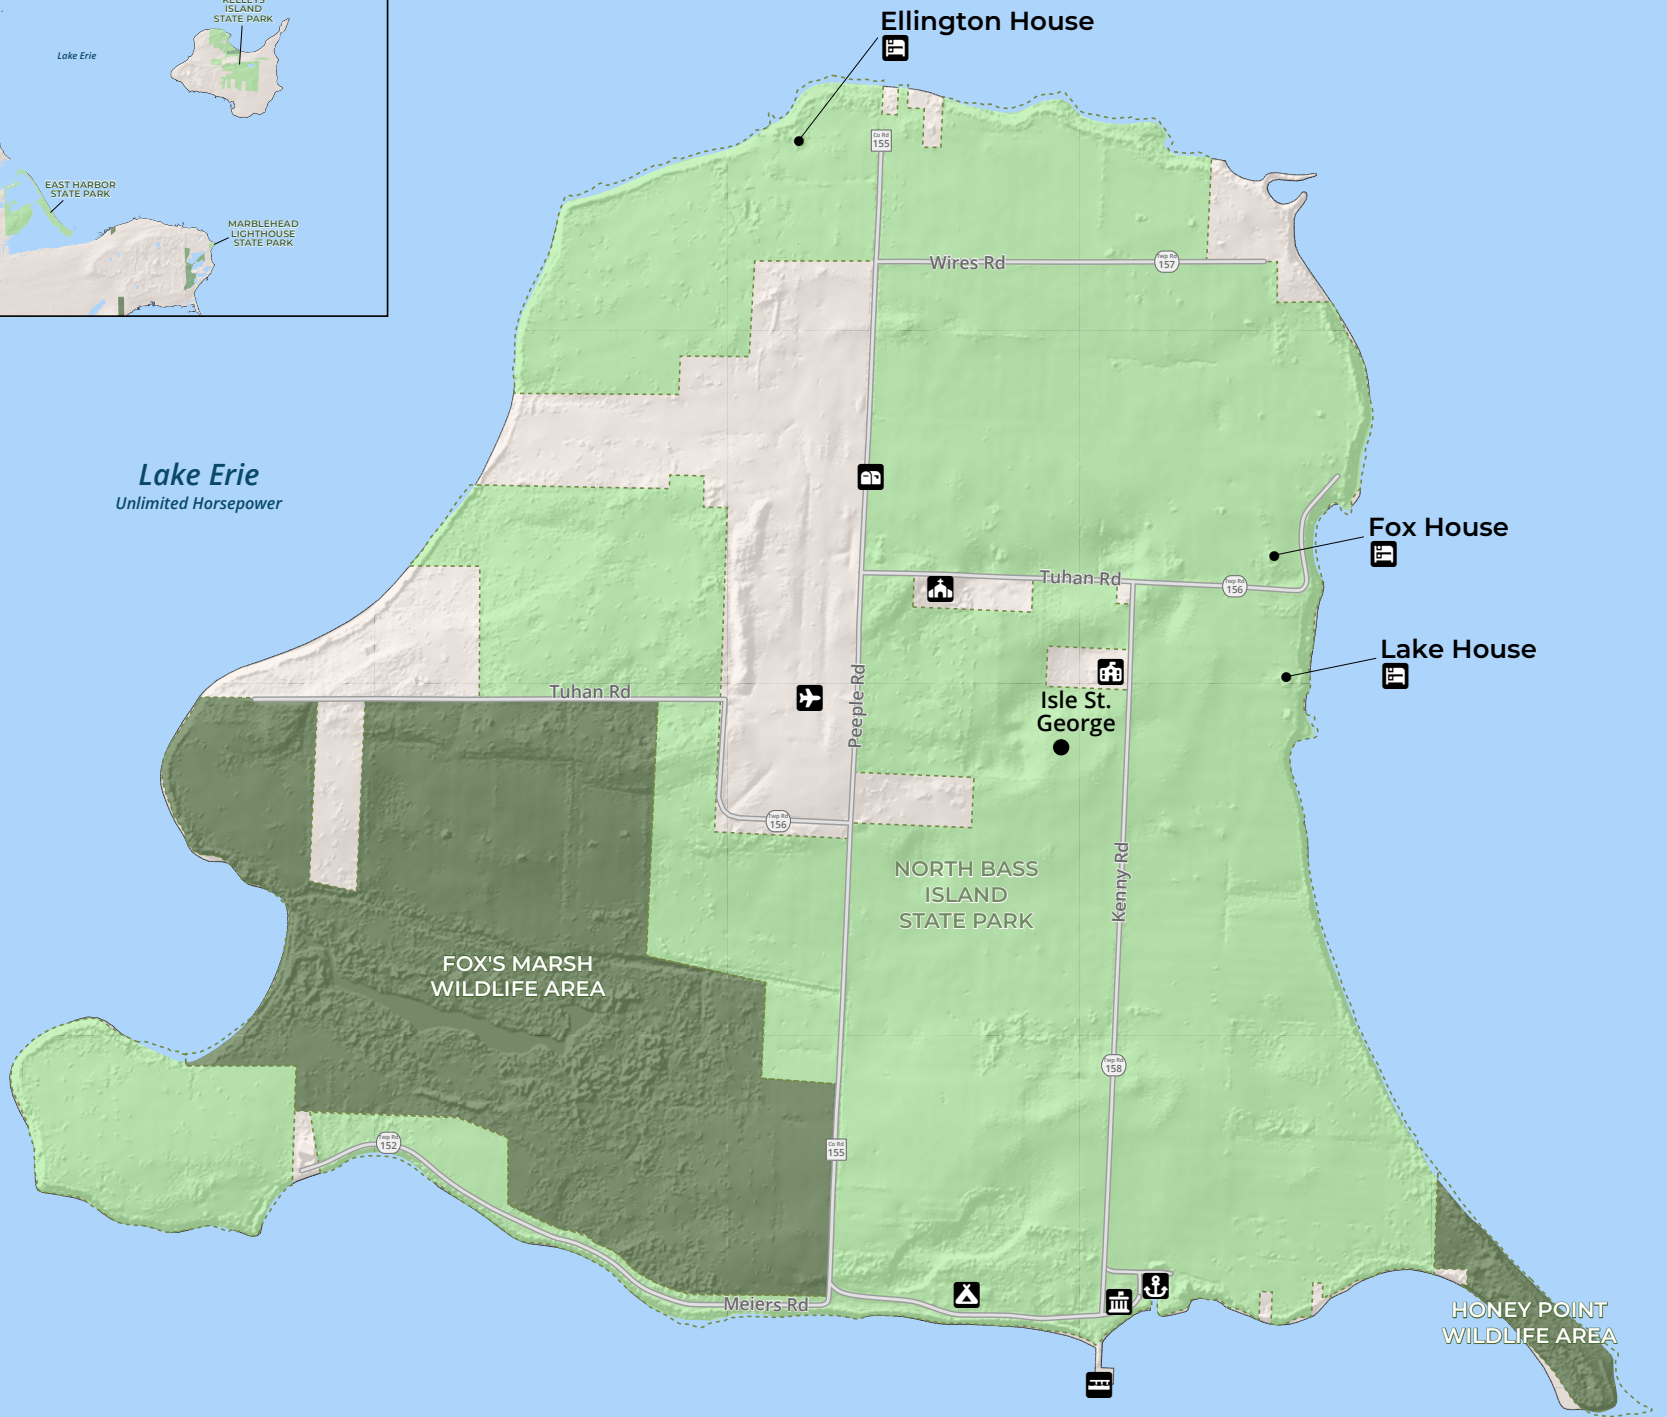

NORTH BASS ISLAND PARK MAP

- Airport
- Campground/Campsite
- Church
- Marina
- Pier
- Post Office
- Rental House
- School House
- Visitor Center

- State Park
- Wildlife Area
- Unlimited Horsepower

Lake Erie
Unlimited Horsepower

North ↑
0 0.2 Mile
Scale: 1:3,500
Rev: 09/2025

NO JUMPING OFF THE DOCKS.

PACK OUT WHAT YOU PACK IN AND DISPOSE OF TRASH. LEAVE NO TRACE.

SWIMMING IS PERMITTED IN DESIGNATED AREAS AT YOUR OWN RISK. PLEASE EXERCISE CAUTION WHILE SWIMMING AT THE BEACH.

PETS MUST BE LEASHED.

EMERGENCIES CALL 911

NON EMERGENCIES CALL #ODNR FOR A NATURAL RESOURCES OFFICER