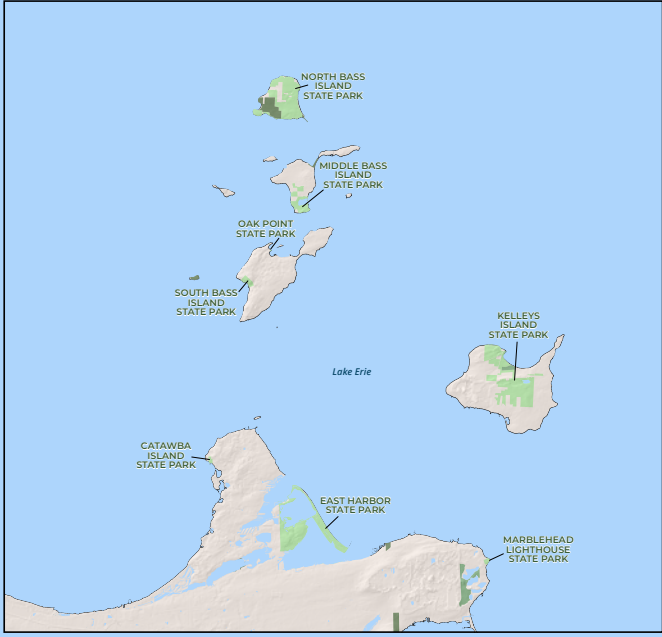

NORTH BASS ISLAND PARK MAP

- Airport
- Campground/Campsite
- Church
- Marina
- Pier
- Post Office
- Rental House
- School House
- Visitor Center

- State Park
- Wildlife Area
- Unlimited Horsepower

Lake Erie
Unlimited Horsepower

North ↑
0 0.2 Mile
Scale: 1:3,500
Rev: 09/2025

NO JUMPING OFF THE DOCKS.

PACK OUT WHAT YOU PACK IN AND DISPOSE OF TRASH. LEAVE NO TRACE.

SWIMMING IS PERMITTED IN DESIGNATED AREAS AT YOUR OWN RISK. PLEASE EXERCISE CAUTION WHILE SWIMMING AT THE BEACH.