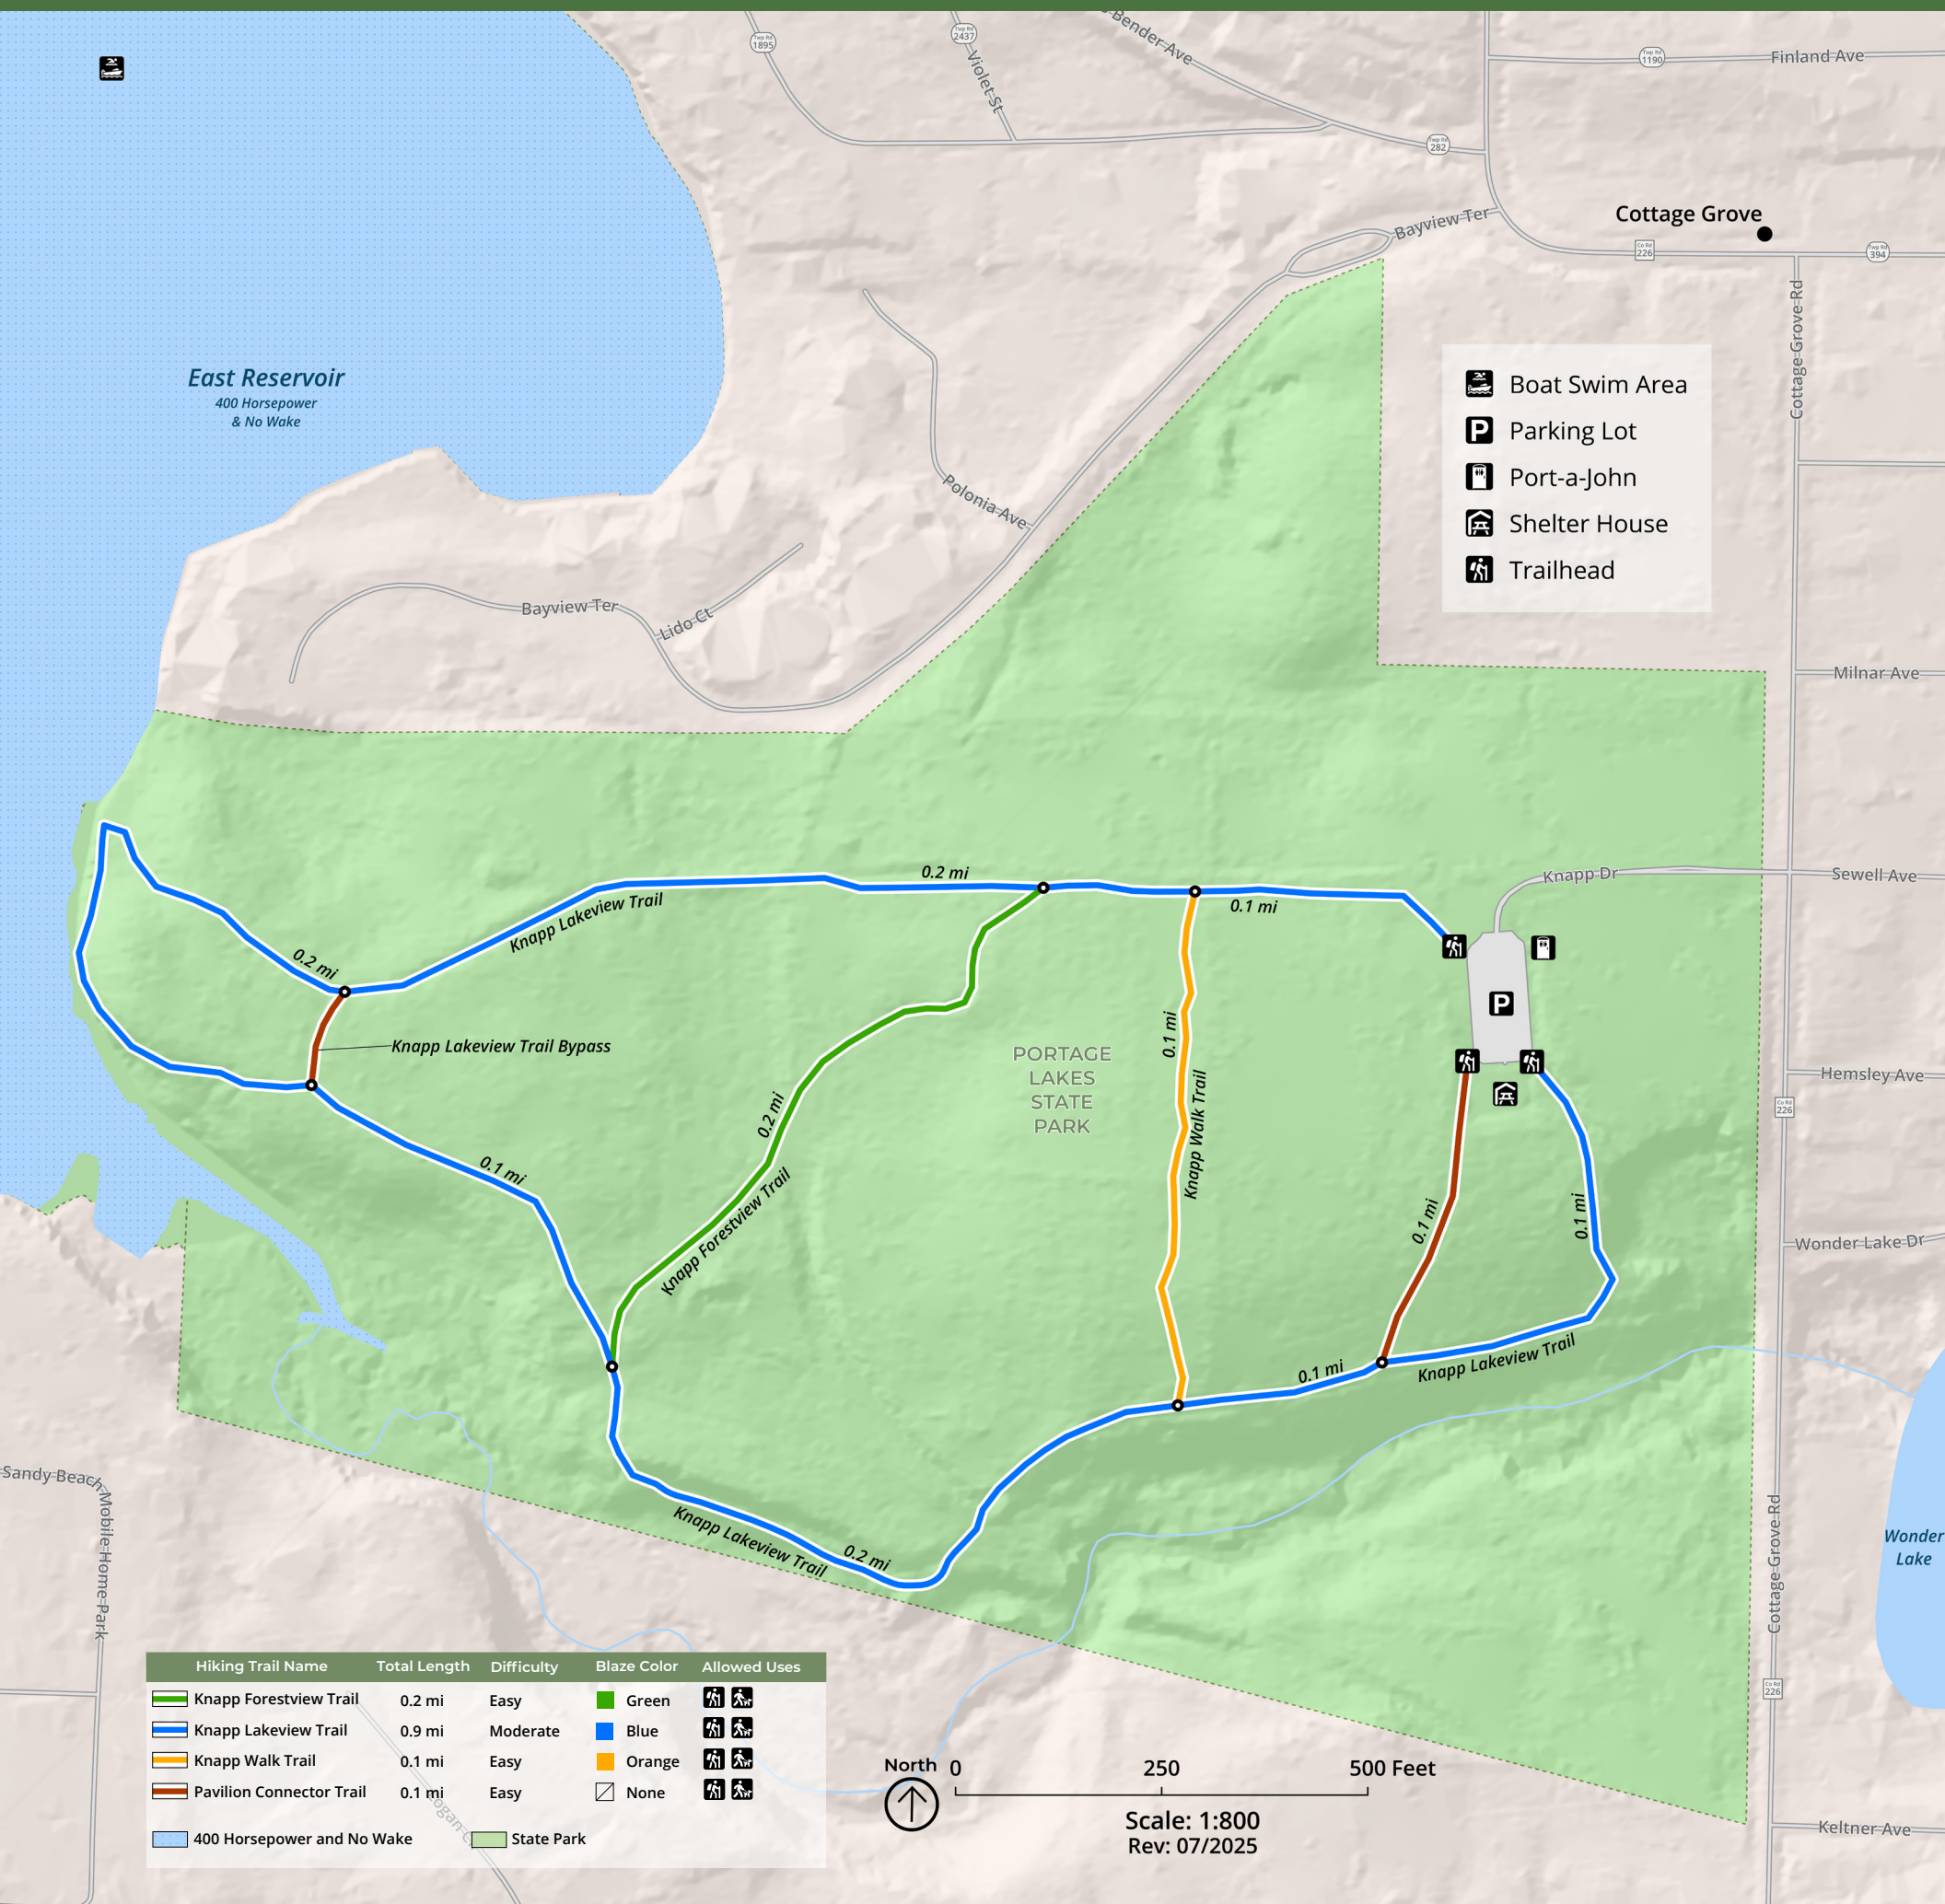

# PORTAGE LAKES KNAPP AREA HIKING MAP

NO ALCOHOL.

DOGS MUST BE LEASHED AT ALL TIMES IN THE PARK. PLEASE PICK UP AFTER YOUR PET.

SWIMMING PERMITTED AT BEACH AREA ONLY.

WEAR A WELL-FITTED AND SECURE LIFE JACKET WHILE ON THE WATER.