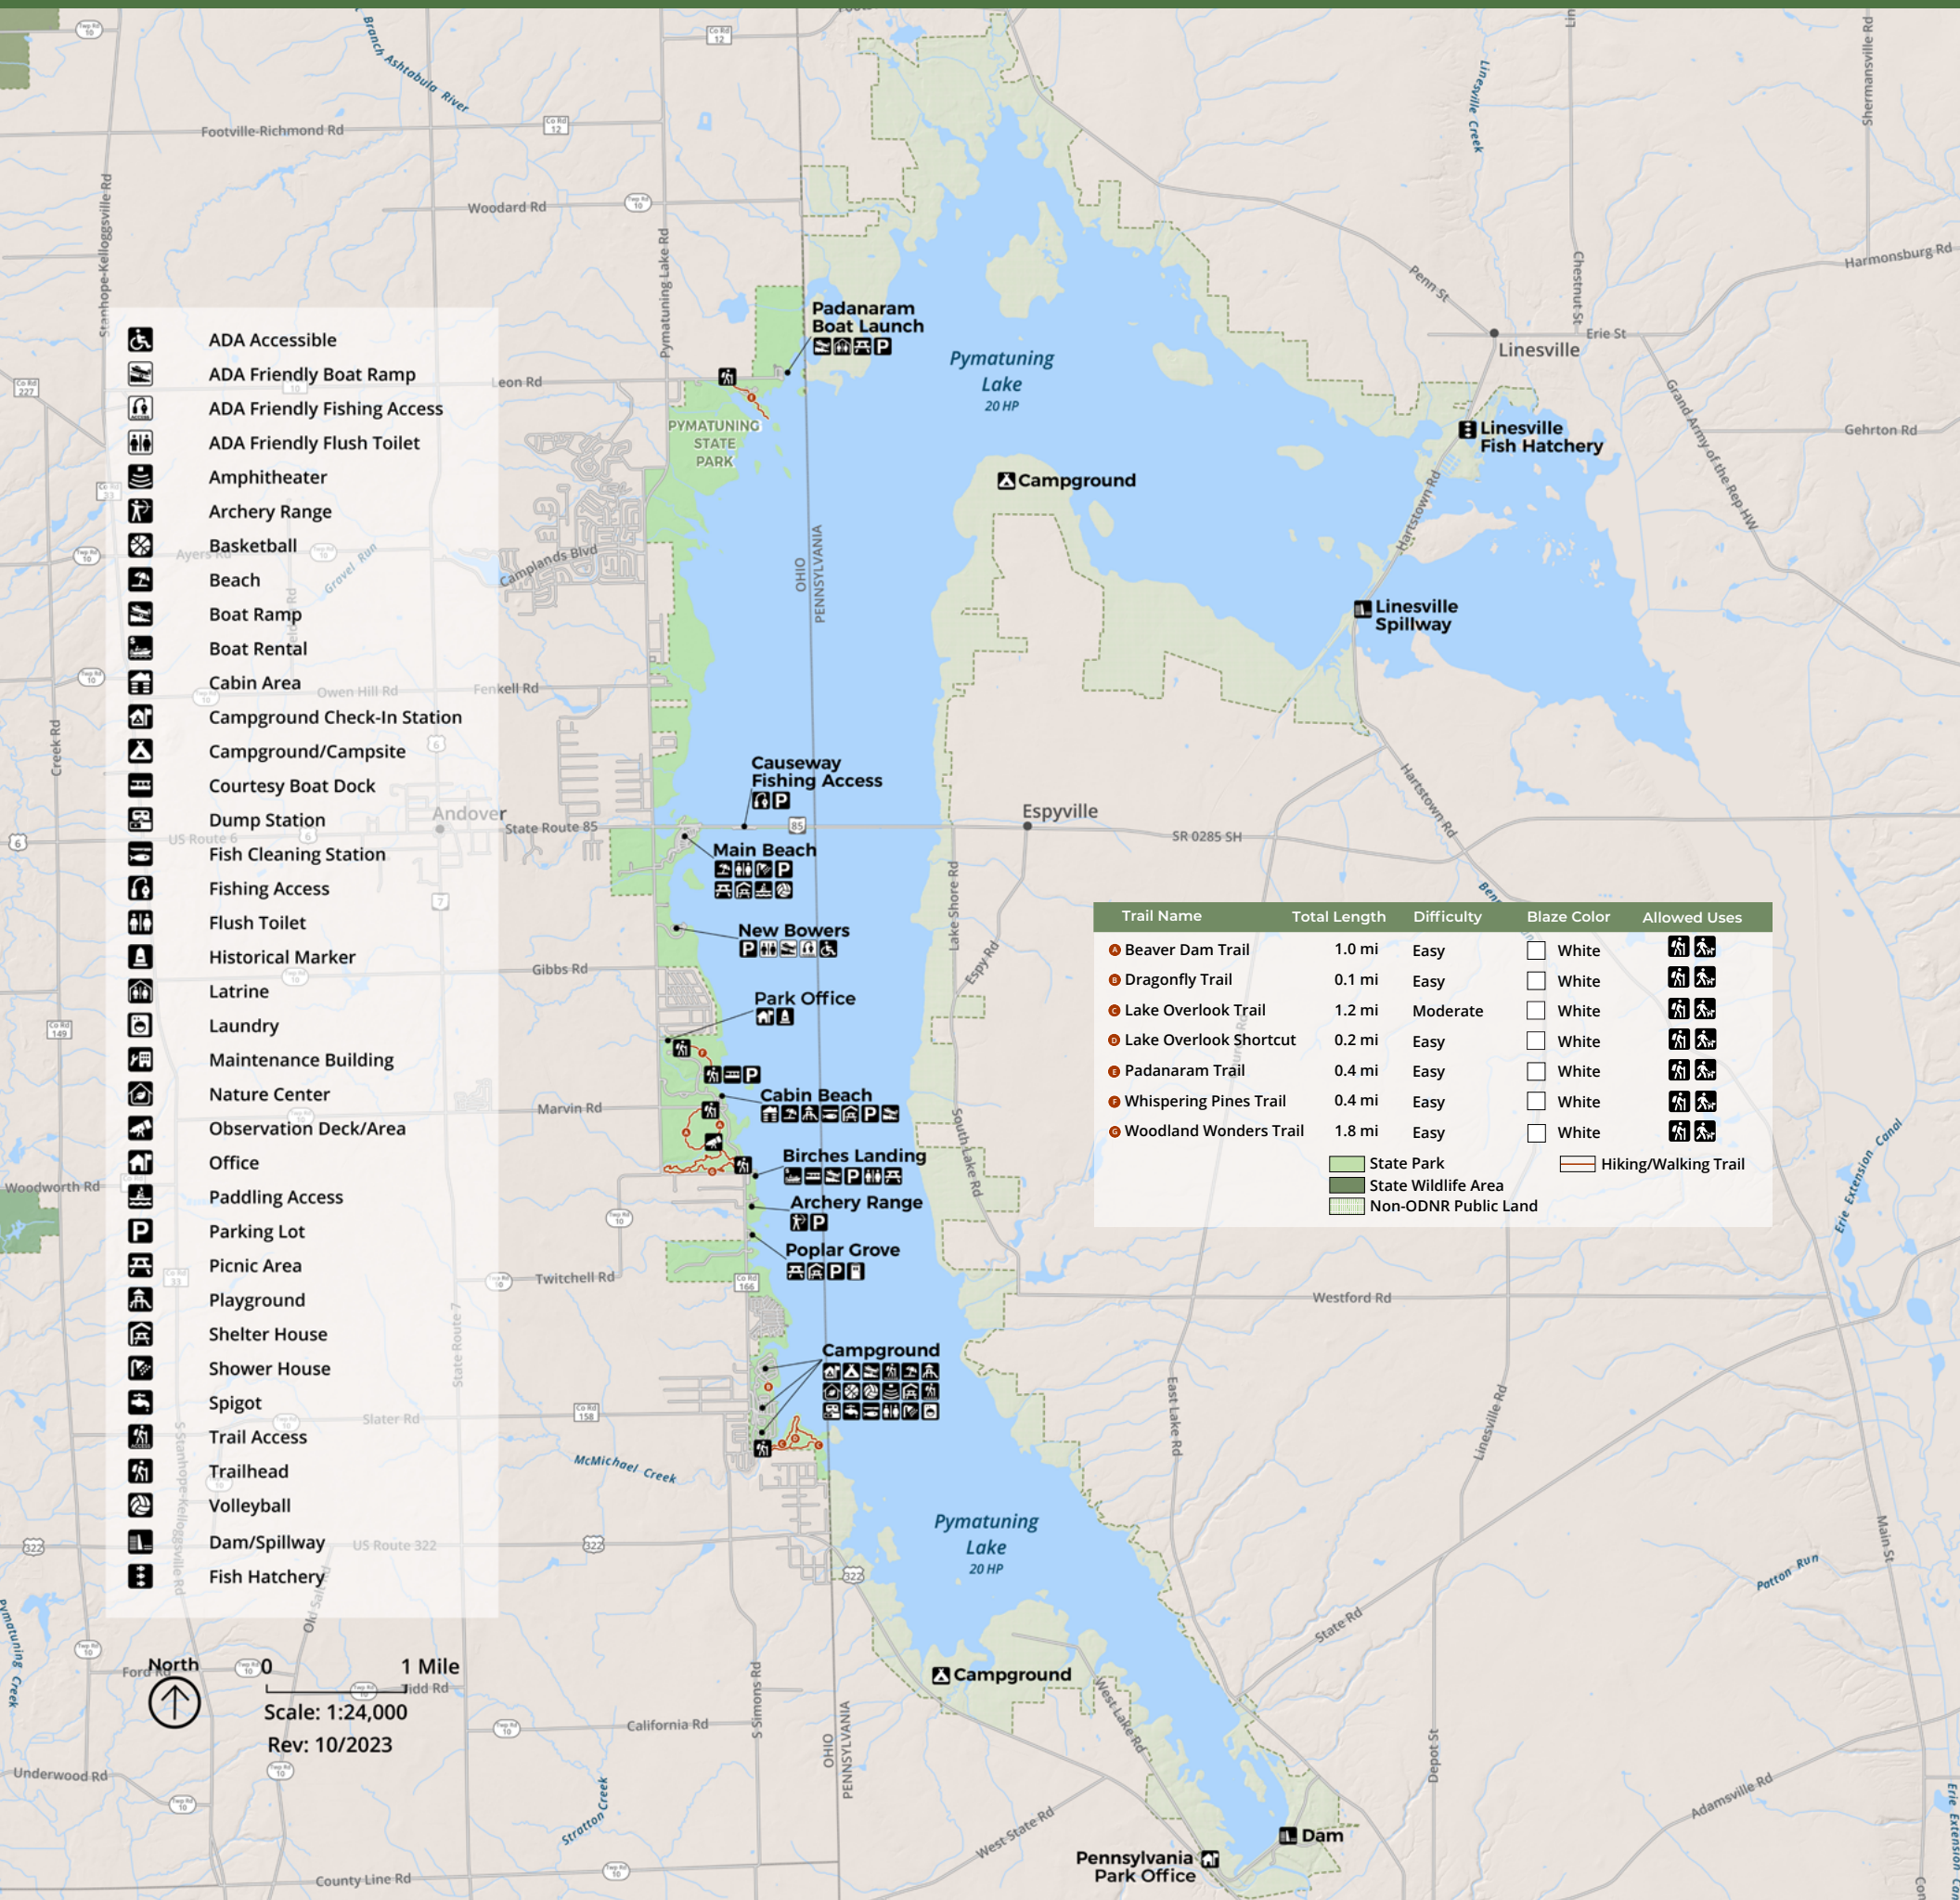

# PYMATUNING REGION MAP

DOGS MUST BE LEASHED AT ALL TIMES IN THE PARK. PLEASE PICK UP AFTER YOUR PET. NO PETS ON THE BEACH.

PACK OUT WHAT YOU PACK IN & DISPOSE OF TRASH.

NO SWIMMING EXCEPT AT THE DESIGNATED BEACH AREA.

EMERGENCIES CALL 911

NON EMERGENCIES CALL #ODNR FOR NATURAL RESOURCES OFFICER