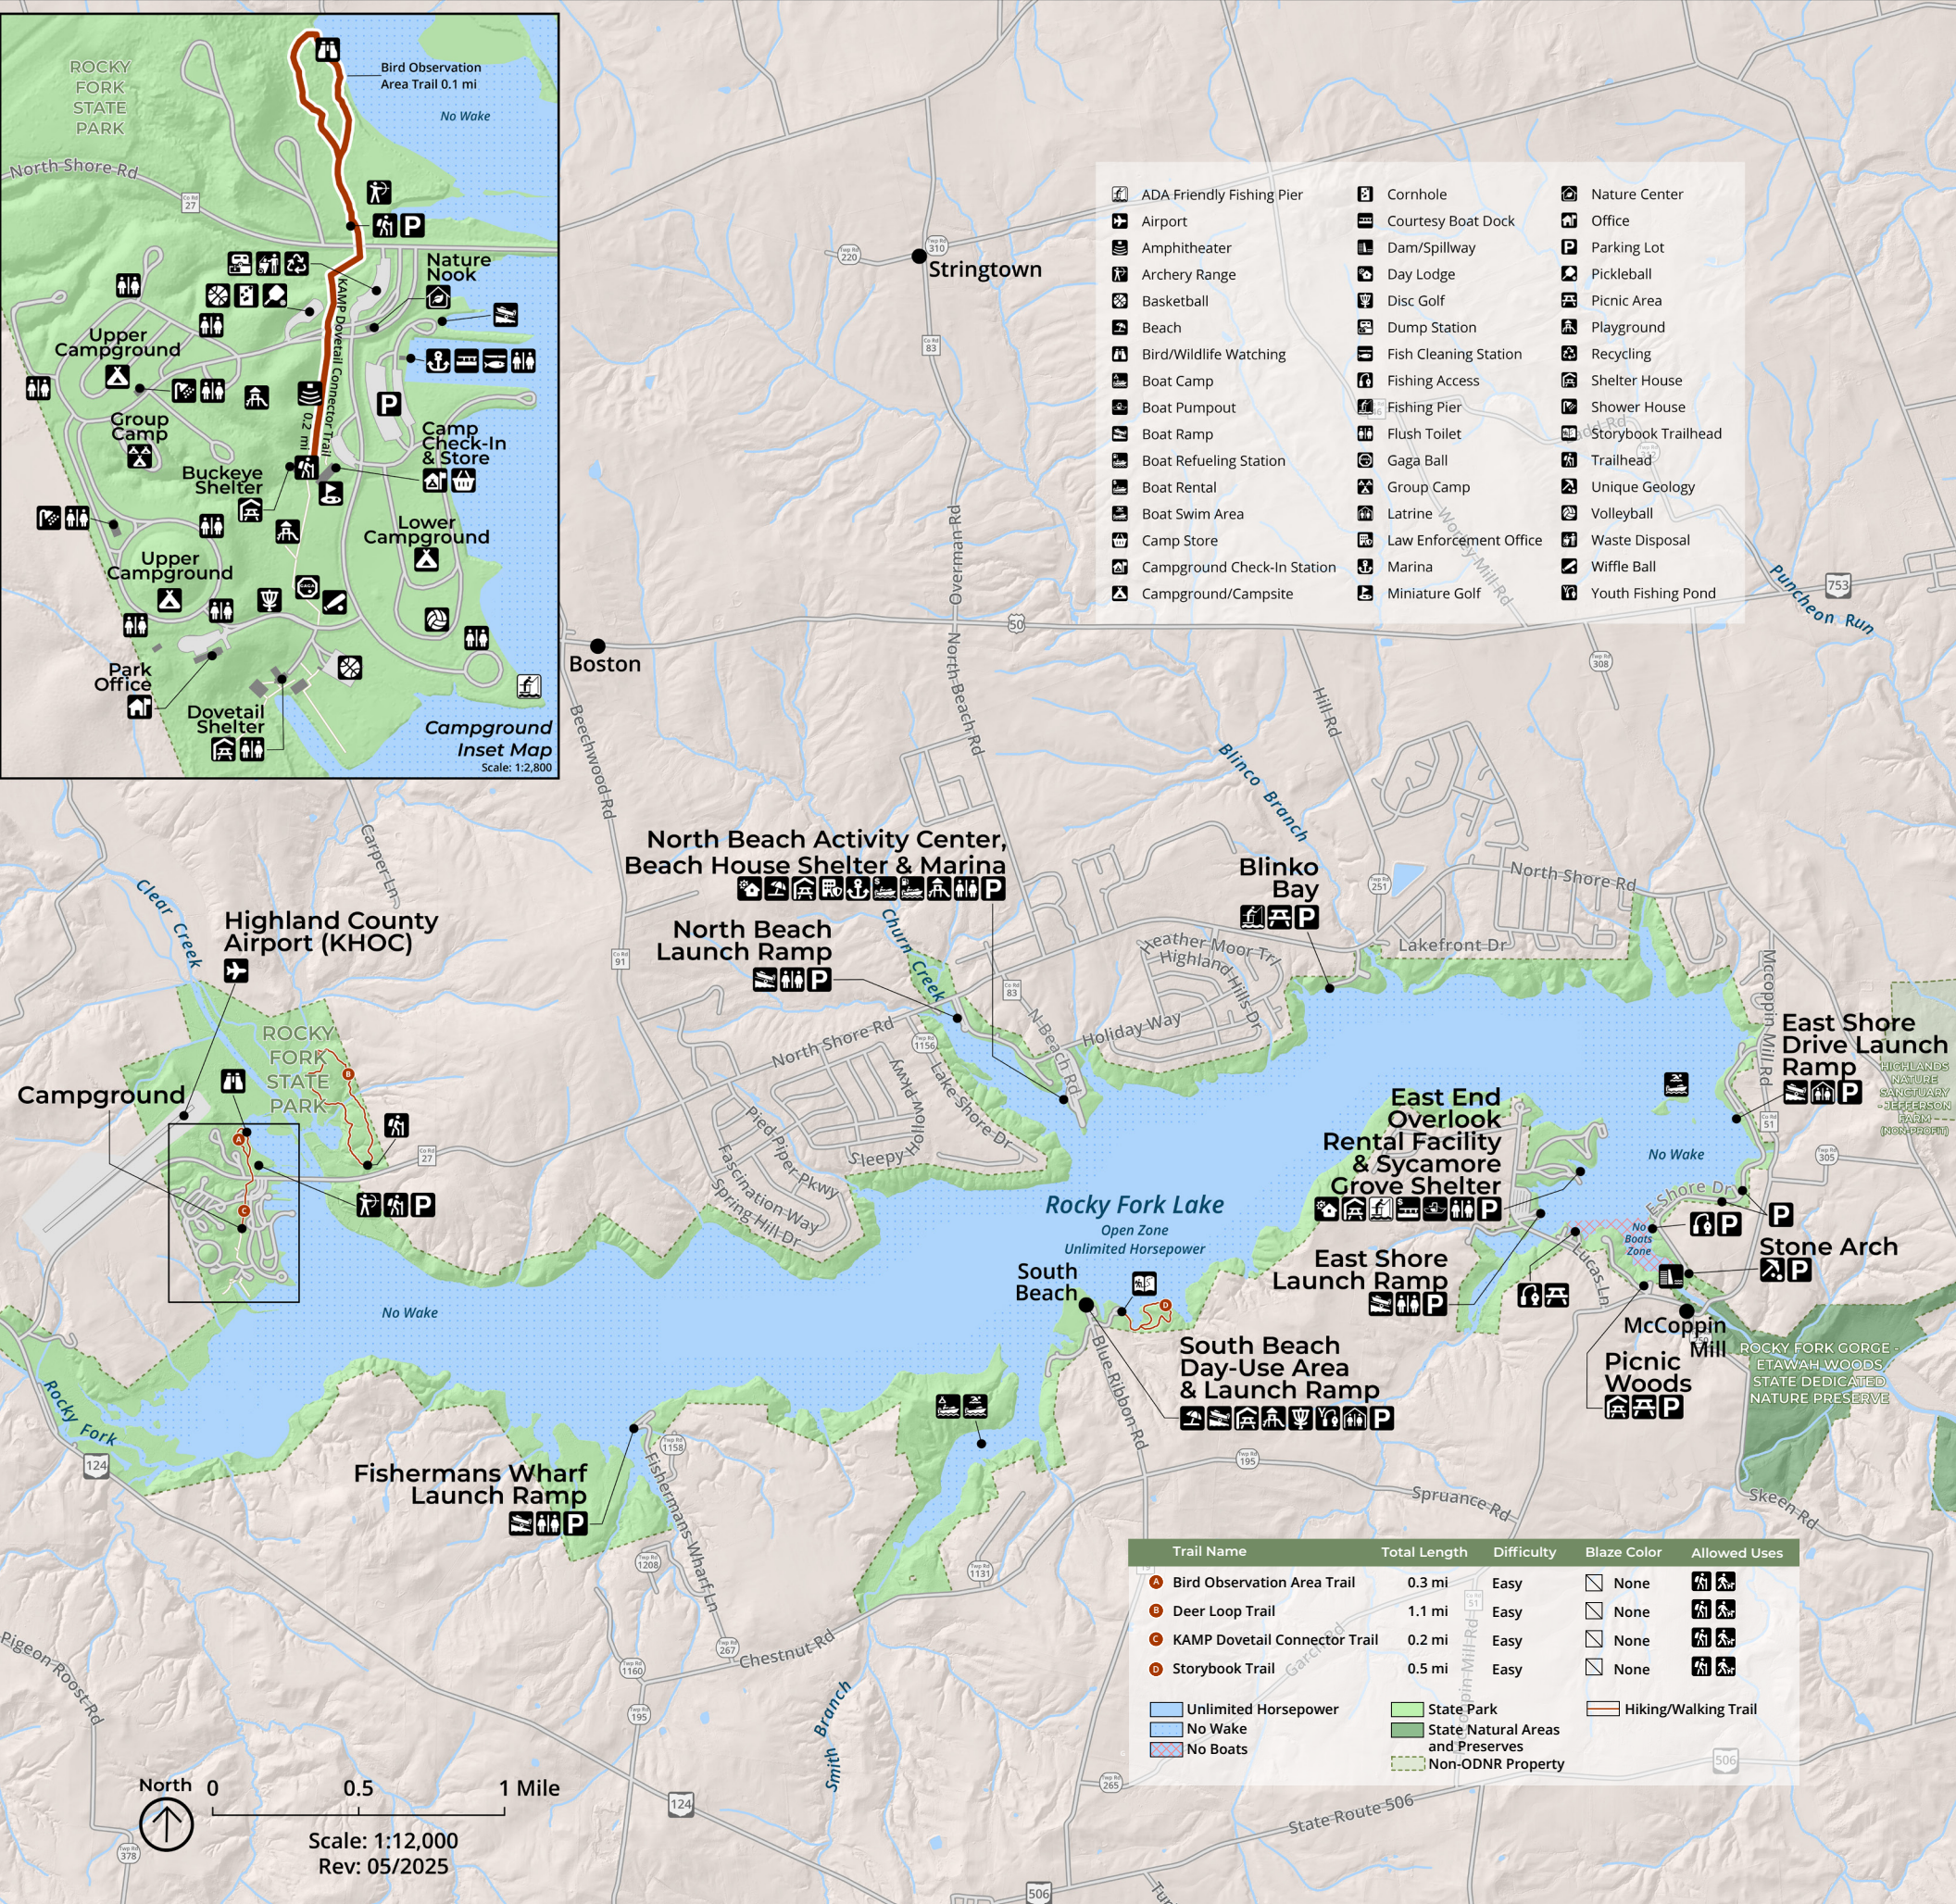

# ROCKY FORK PARK MAP

NO ALCOHOL.

DOGS MUST BE LEASHED AT ALL TIMES IN THE PARK. PLEASE PICK UP AFTER YOUR PET.

PACK OUT WHAT YOU PACK IN AND DISPOSE OF TRASH.

SWIMMING IS PERMITTED IN DESIGNATED BEACH AREAS ONLY.

EMERGENCIES CALL 911

NON-EMERGENCIES CALL #ODNR FOR NATURAL RESOURCES OFFICER