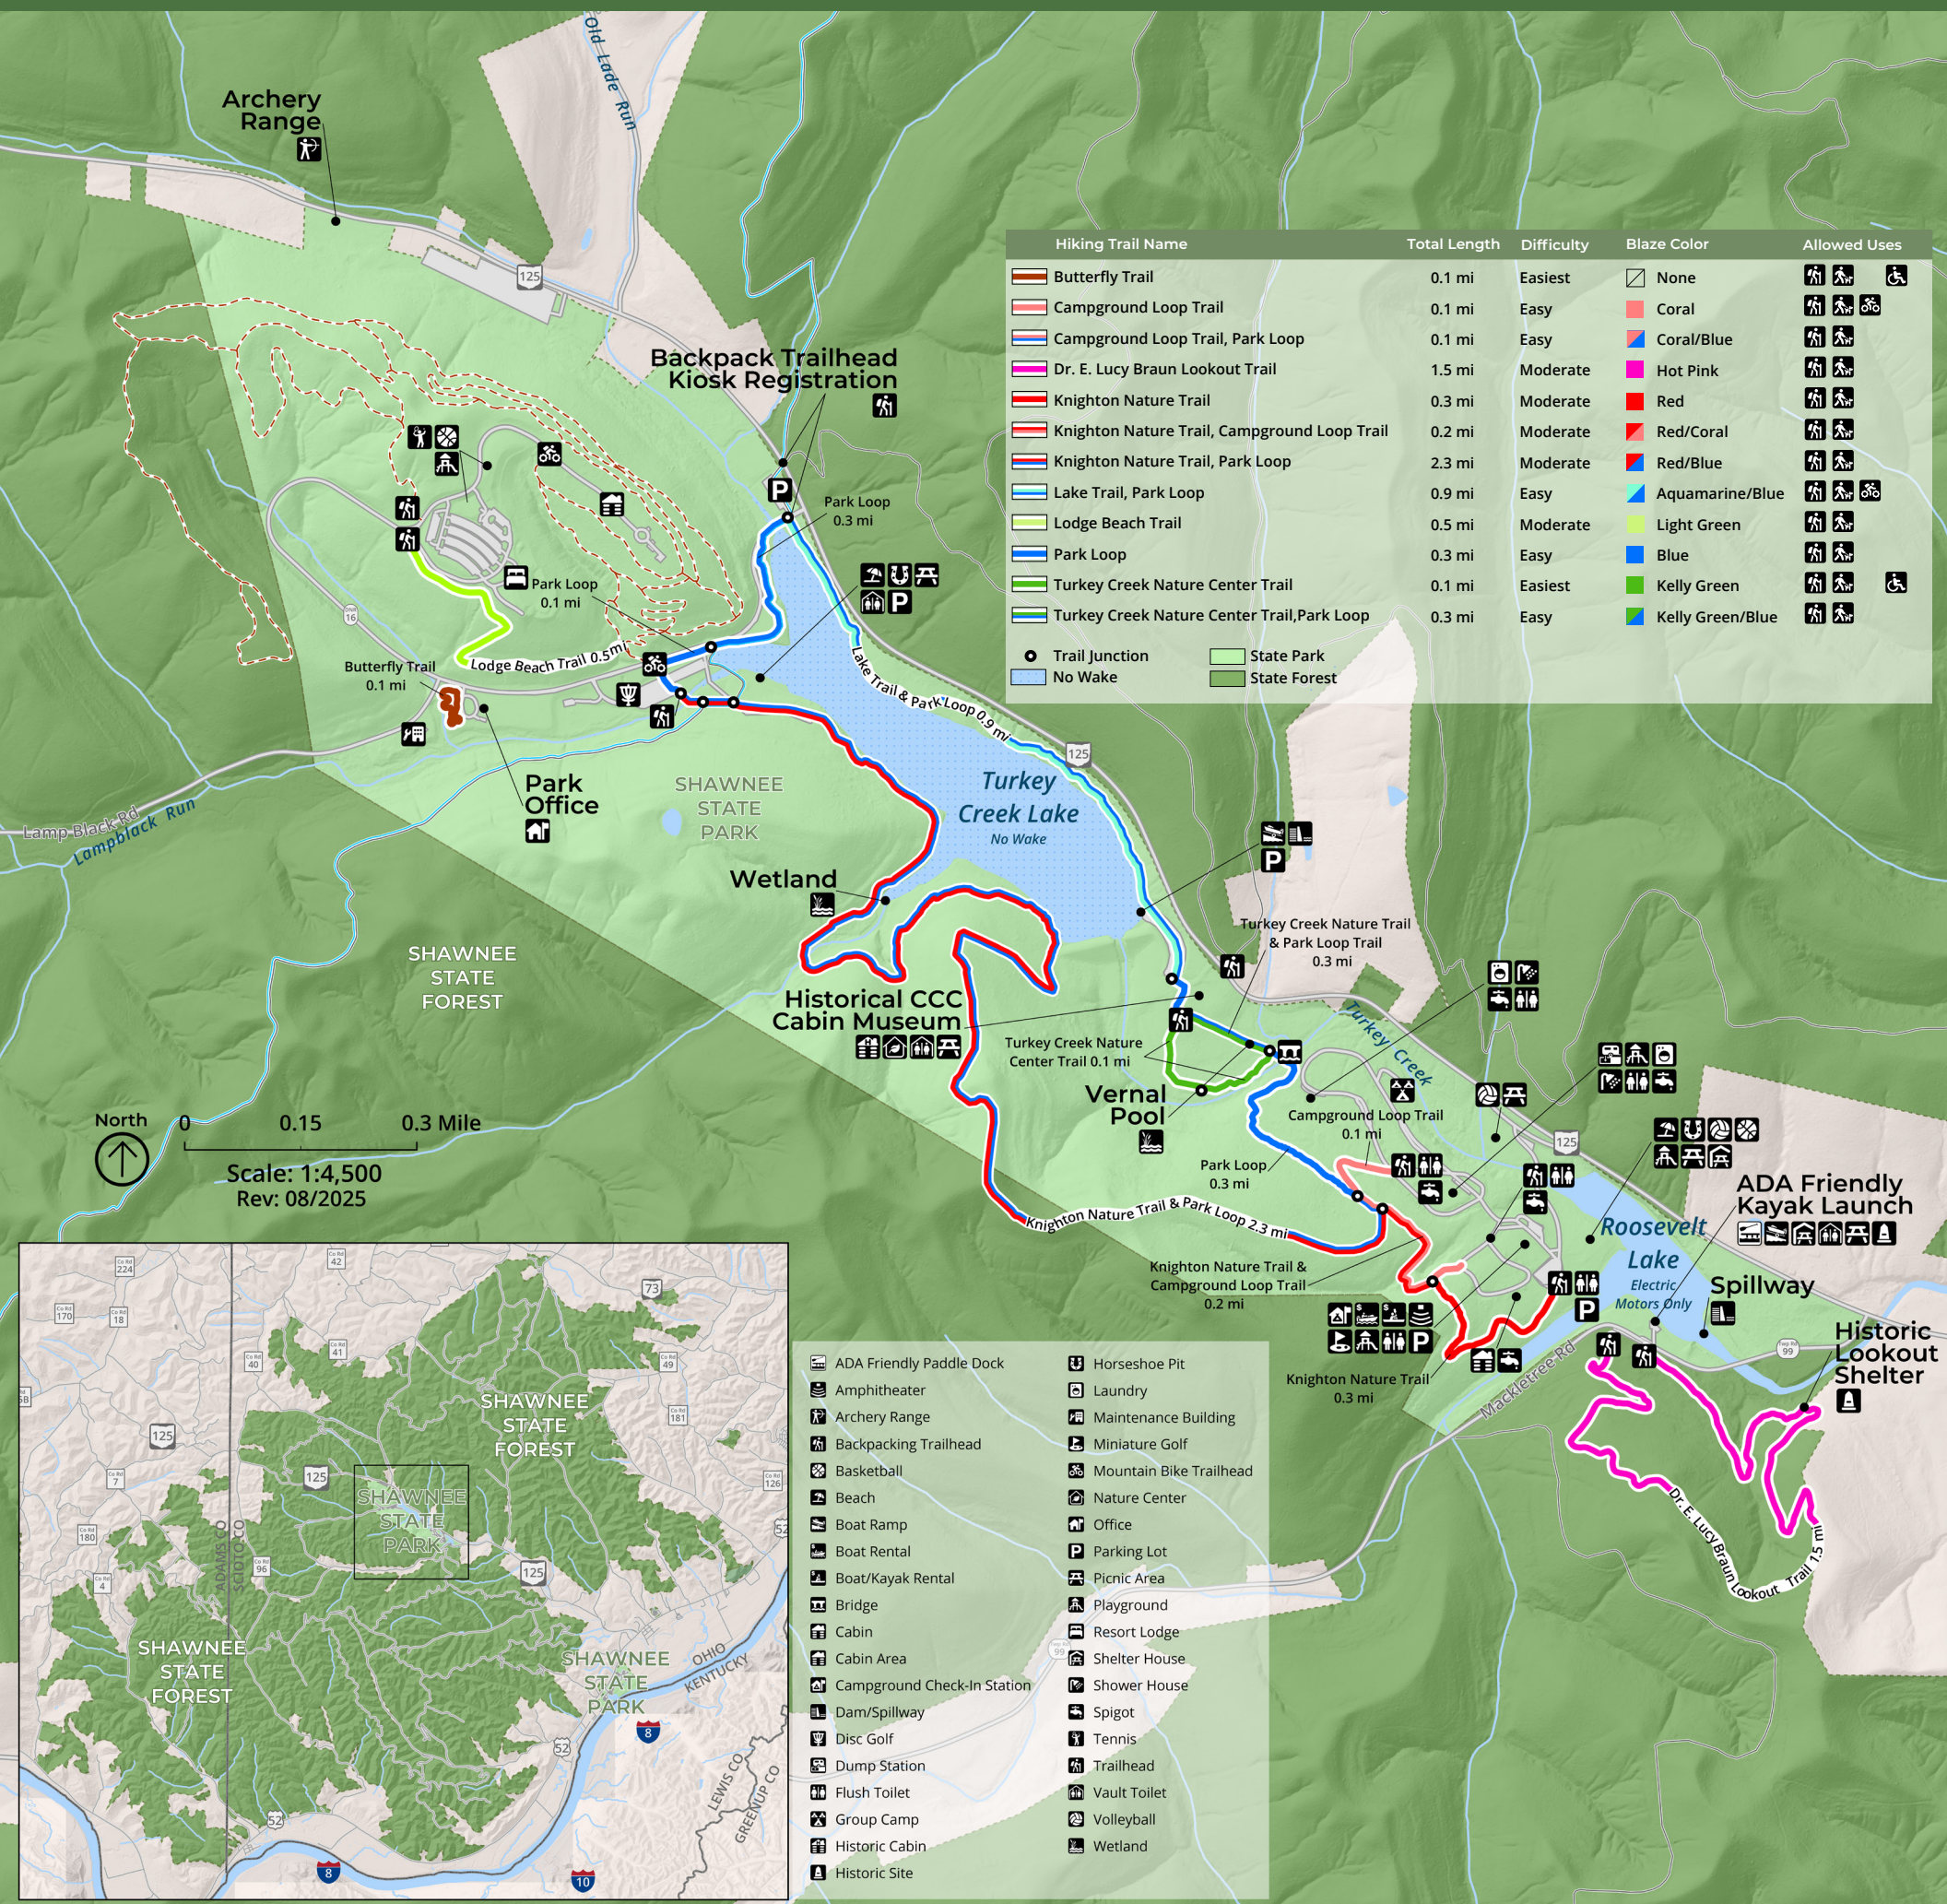

SHAWNEE HIKING MAP

CONSIDER THE DIFFICULTY OF TRAILS.

DOGS MUST BE LEASHED AT ALL TIMES IN THE PARK. PLEASE PICK UP AFTER YOUR PET.

SWIMMING PERMITTED AT BEACH AREA ONLY.

PACK OUT WHAT YOU PACK IN AND DISPOSE OF TRASH.

EMERGENCIES CALL 911

NON-EMERGENCIES CALL #ODNR FOR NATURAL RESOURCES OFFICER