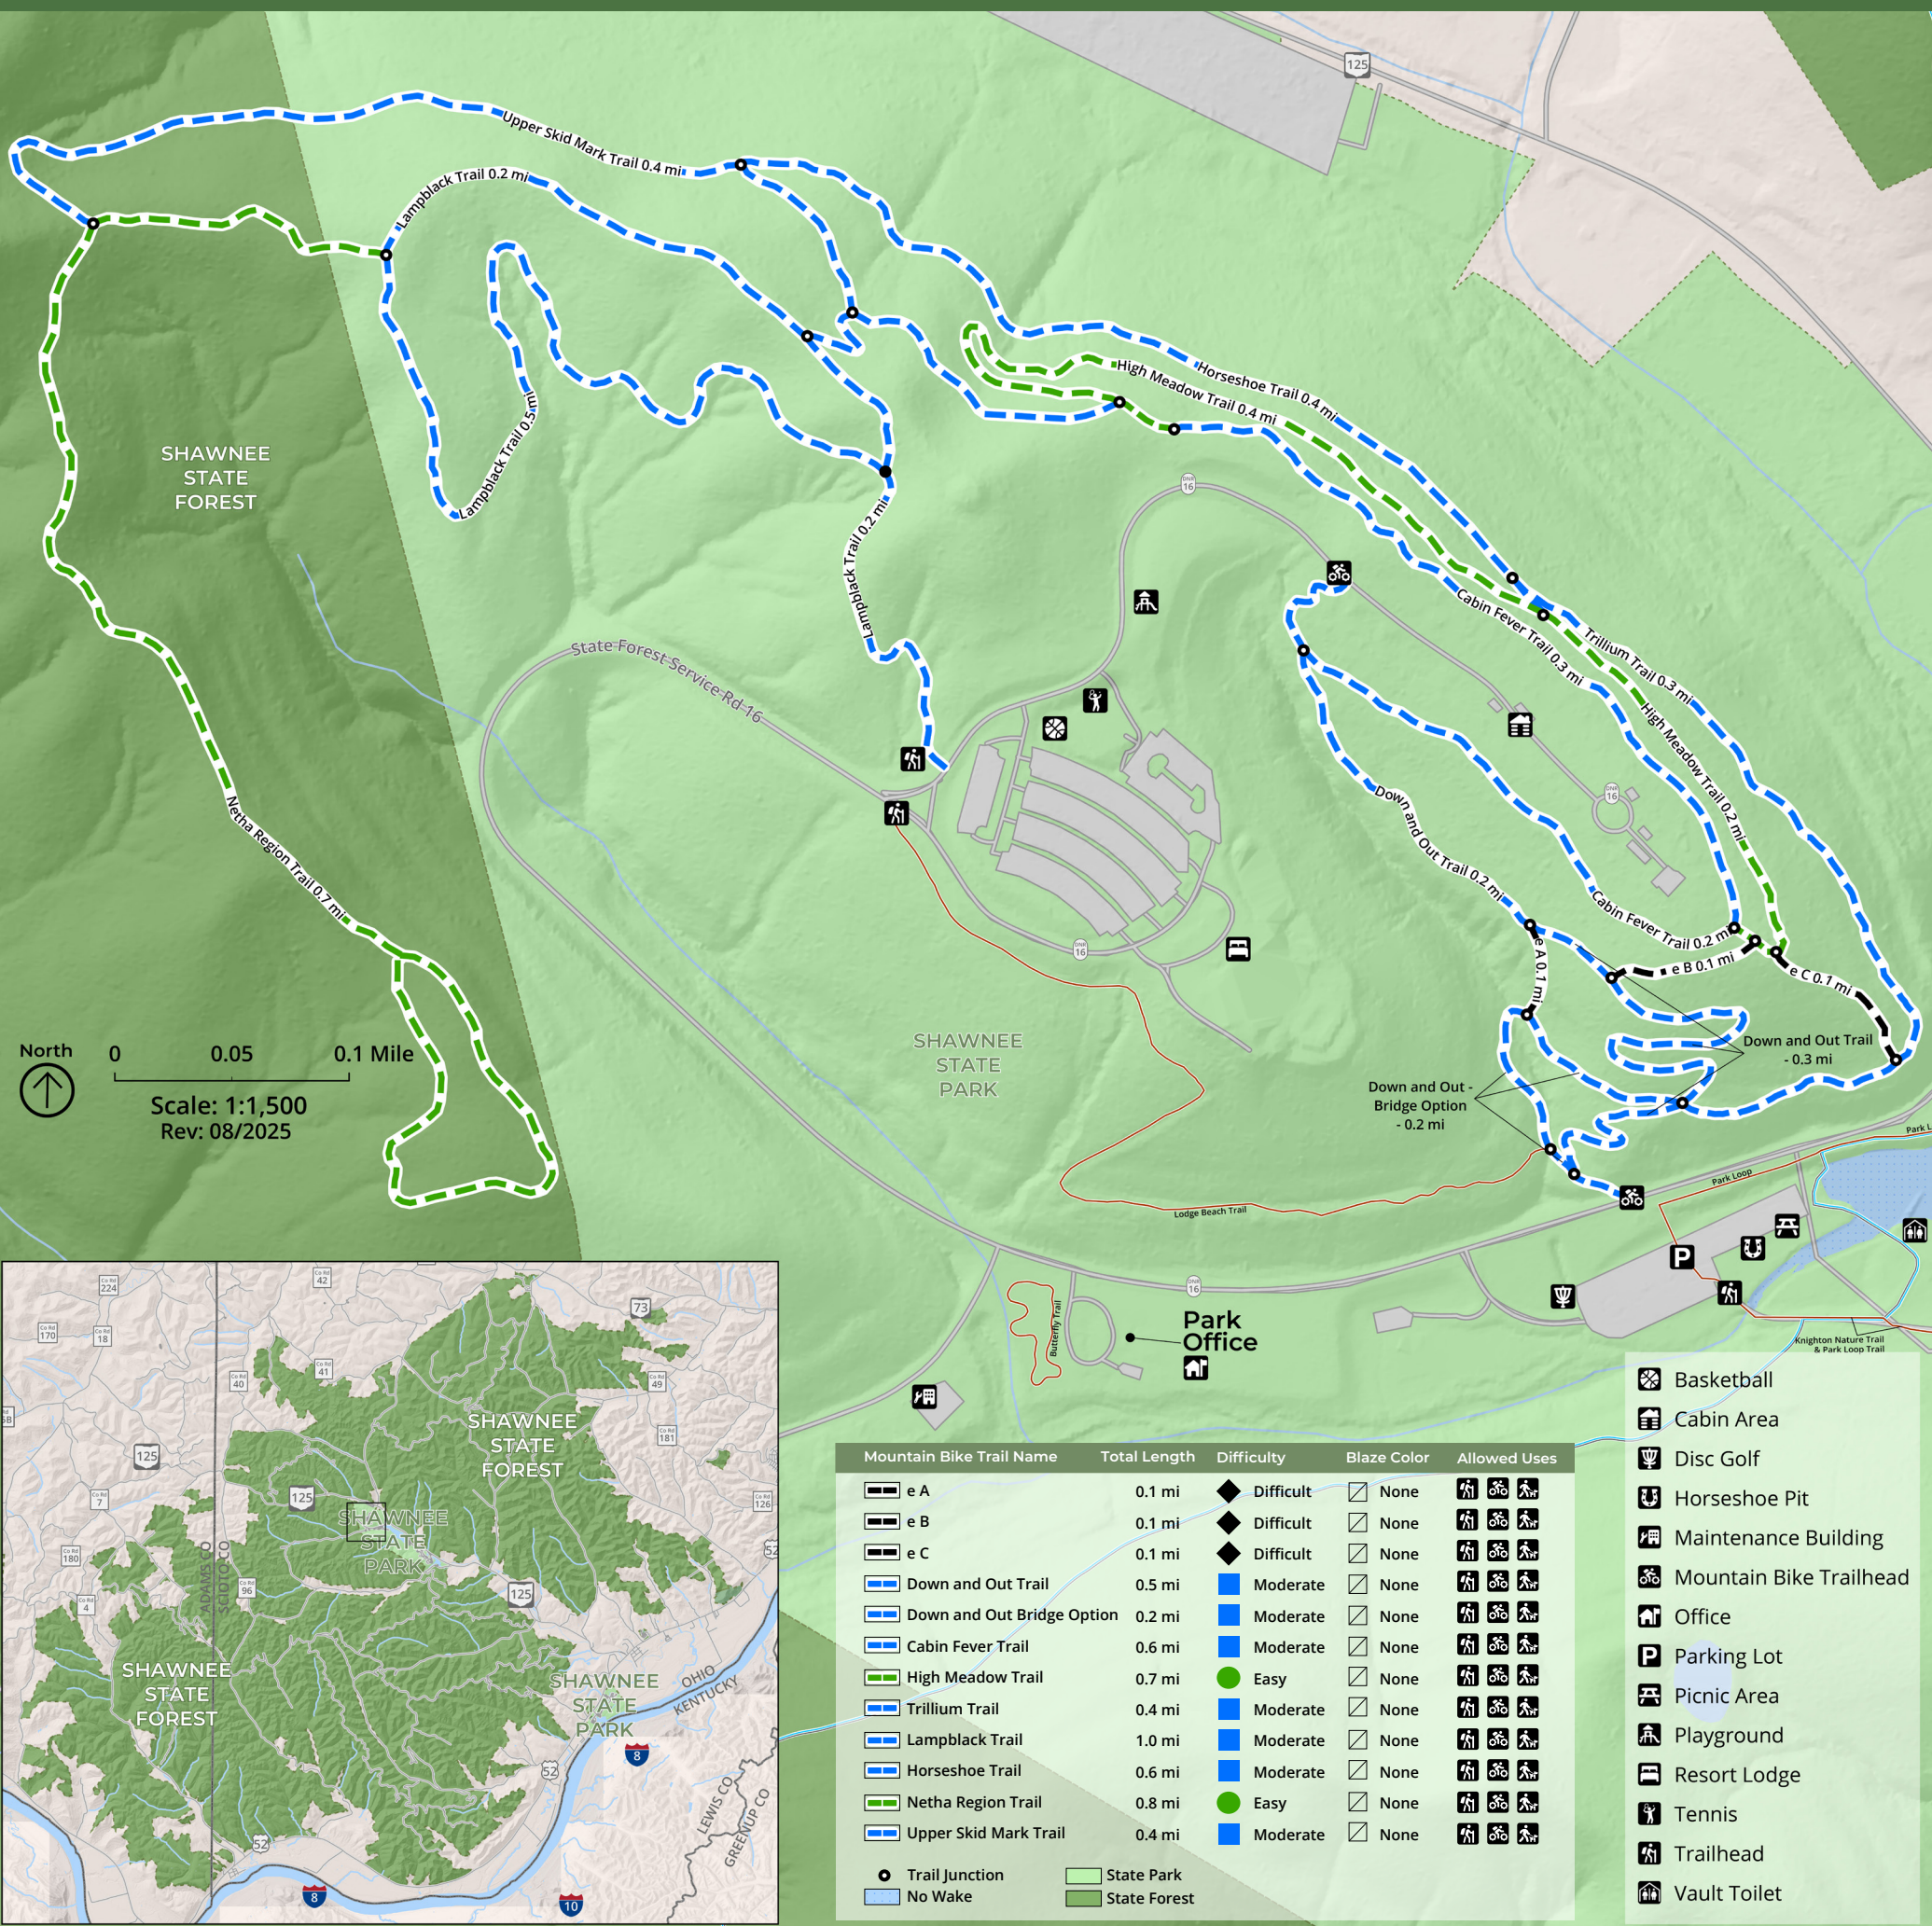

# SHAWNEE MOUNTAIN BIKE MAP

CONSIDER THE DIFFICULTY OF TRAILS.

DOGS MUST BE LEASHED AT ALL TIMES IN THE PARK. PLEASE PICK UP AFTER YOUR PET.

GIVE AUDIBLE WARNING WHEN PASSING ANOTHER CYCLIST OR HIKER ON THE TRAIL

PACK OUT WHAT YOU PACK IN AND DISPOSE OF TRASH.

EMERGENCIES CALL 911

NON-EMERGENCIES CALL #ODNR FOR NATURAL RESOURCES OFFICER