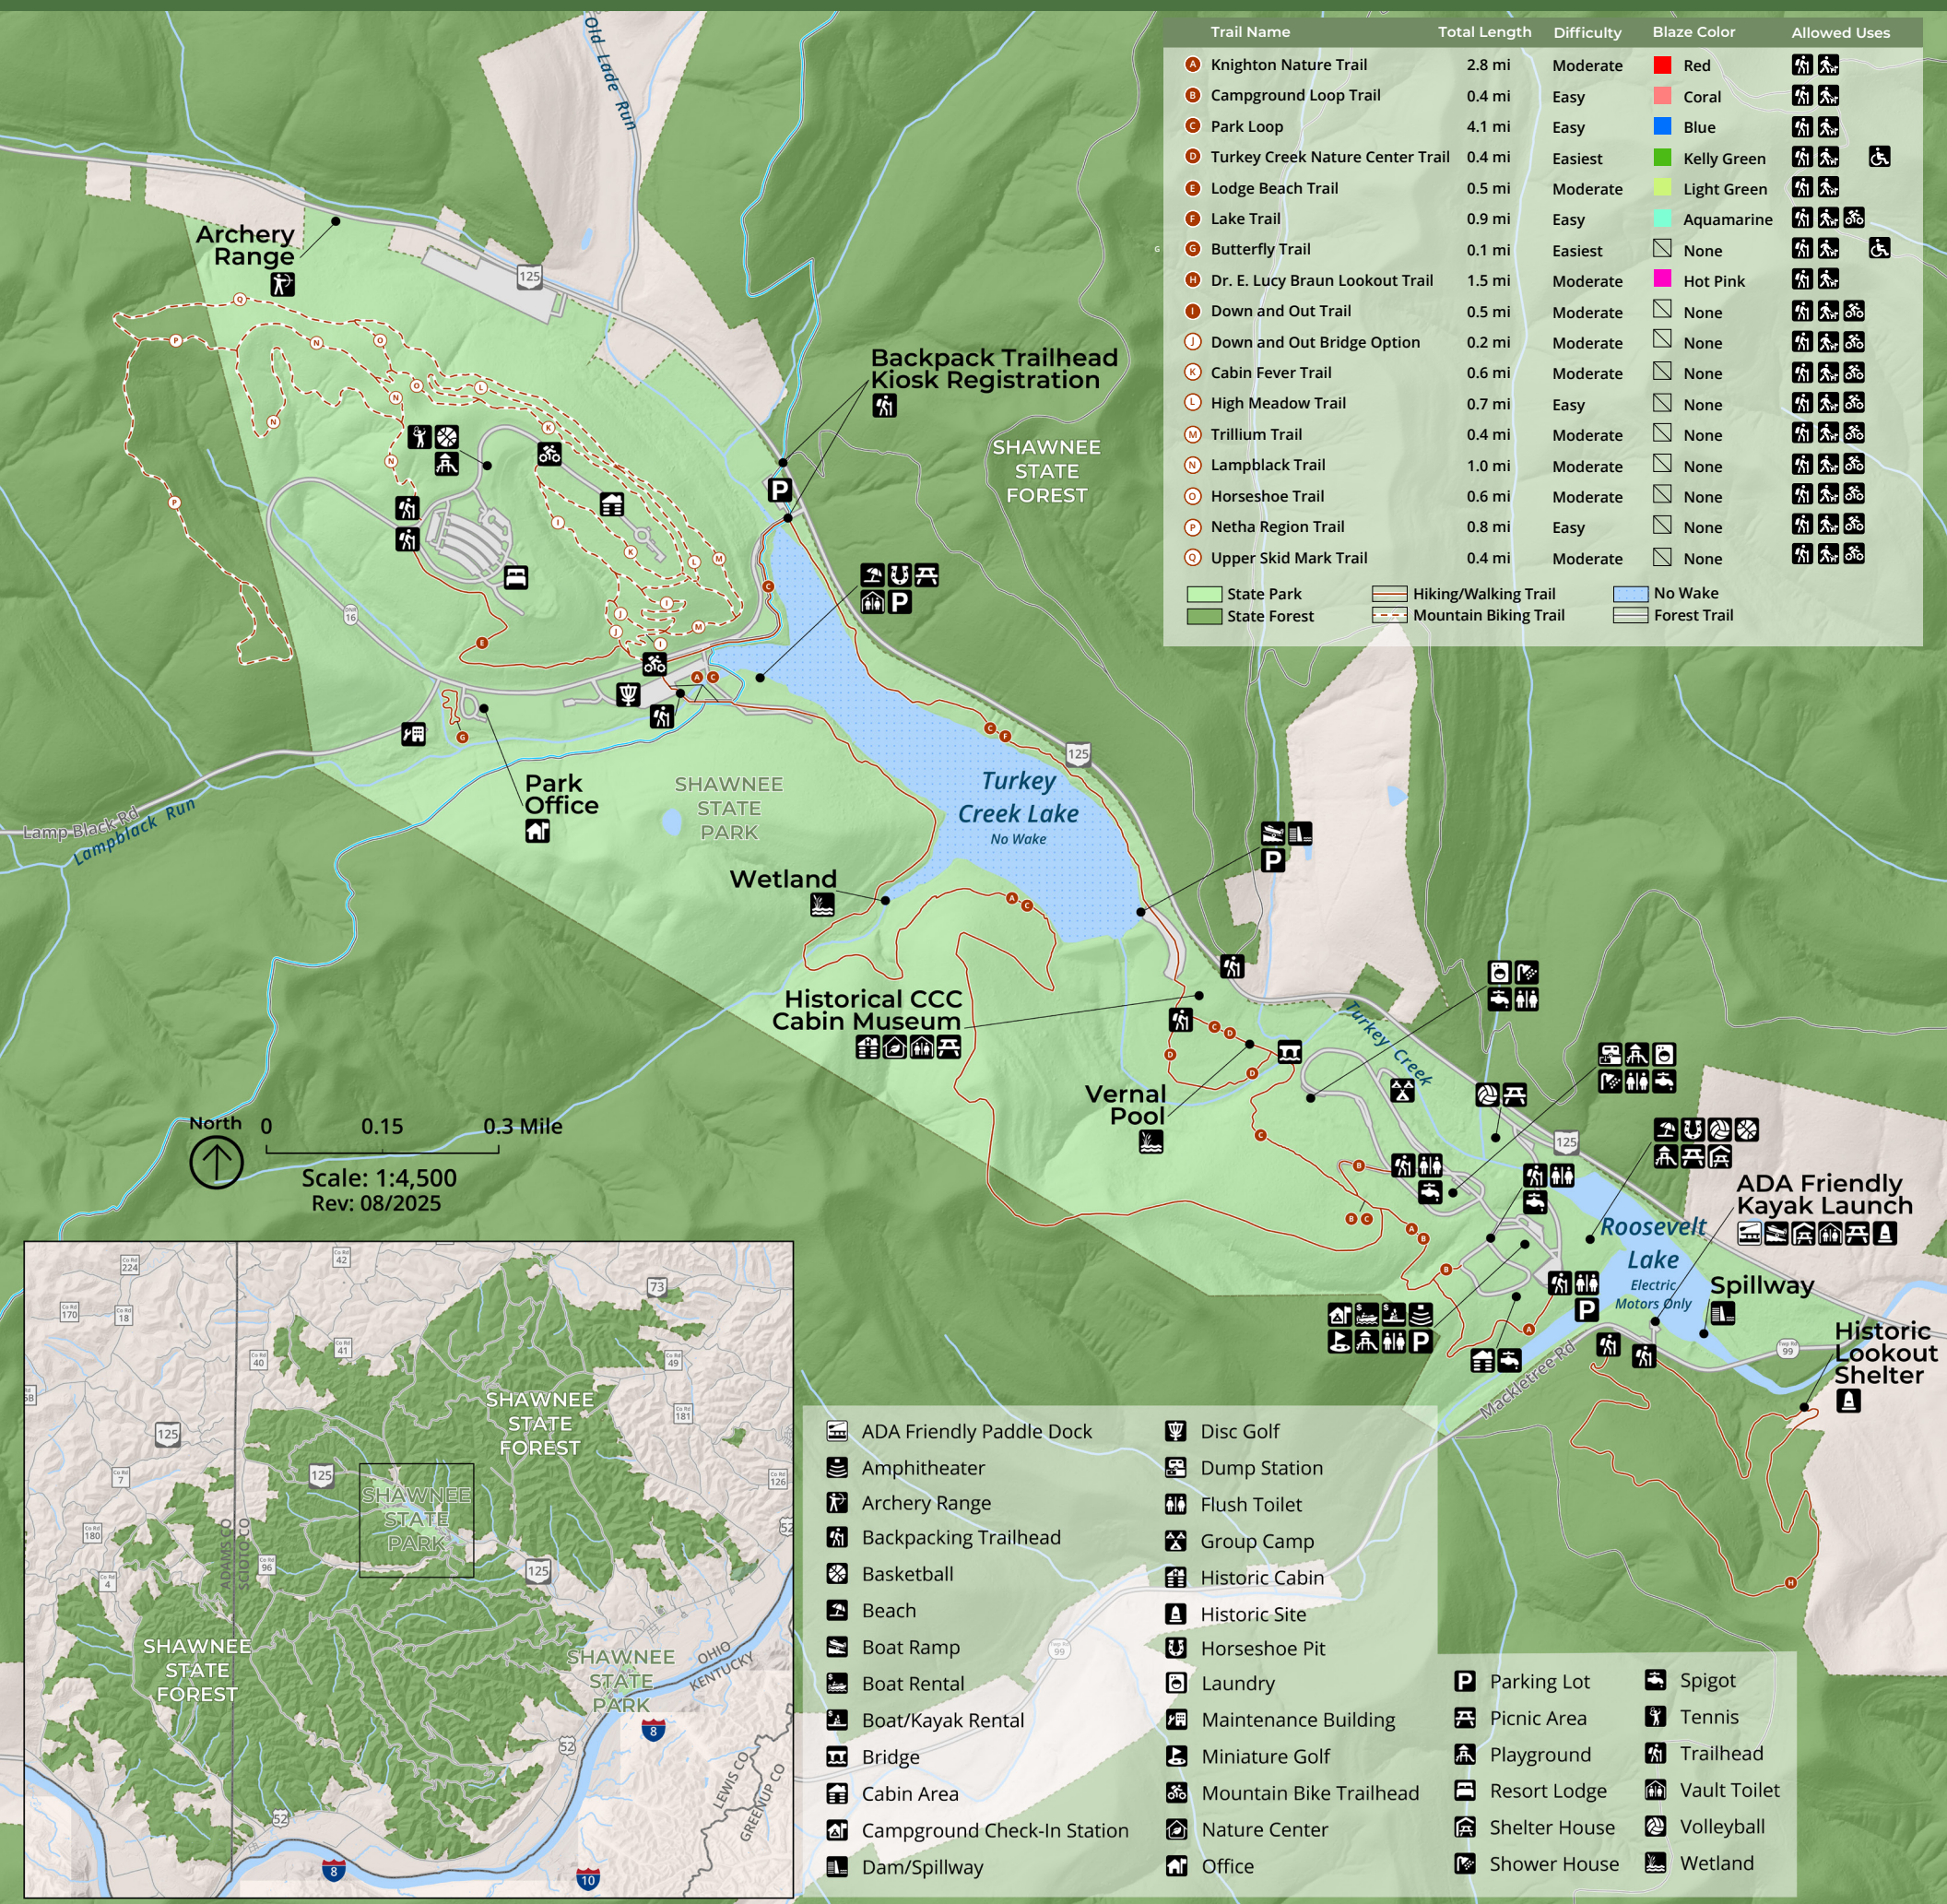

SHAWNEE NORTH PARK MAP

North ↑
 0 0.15 0.3 Mile
 Scale: 1:4,500
 Rev: 08/2025

EMERGENCIES CALL 911

NON-EMERGENCIES CALL #ODNR FOR NATURAL RESOURCES OFFICER