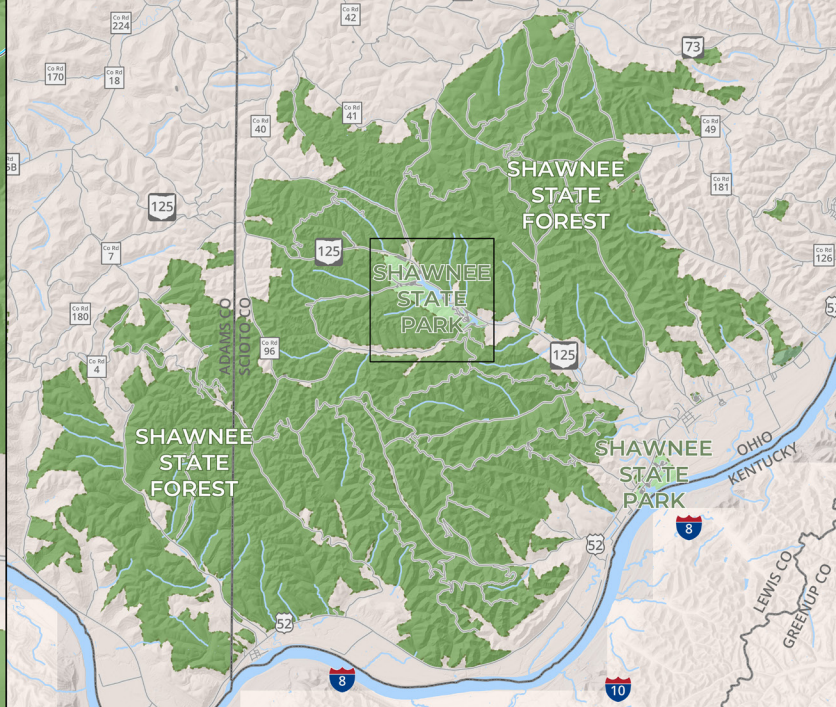

SHAWNEE NORTH PARK MAP

North ↑
 0 0.15 0.3 Mile
 Scale: 1:4,500
 Rev: 08/2025

EMERGENCIES CALL 911

NON-EMERGENCIES CALL #ODNR FOR NATURAL RESOURCES OFFICER