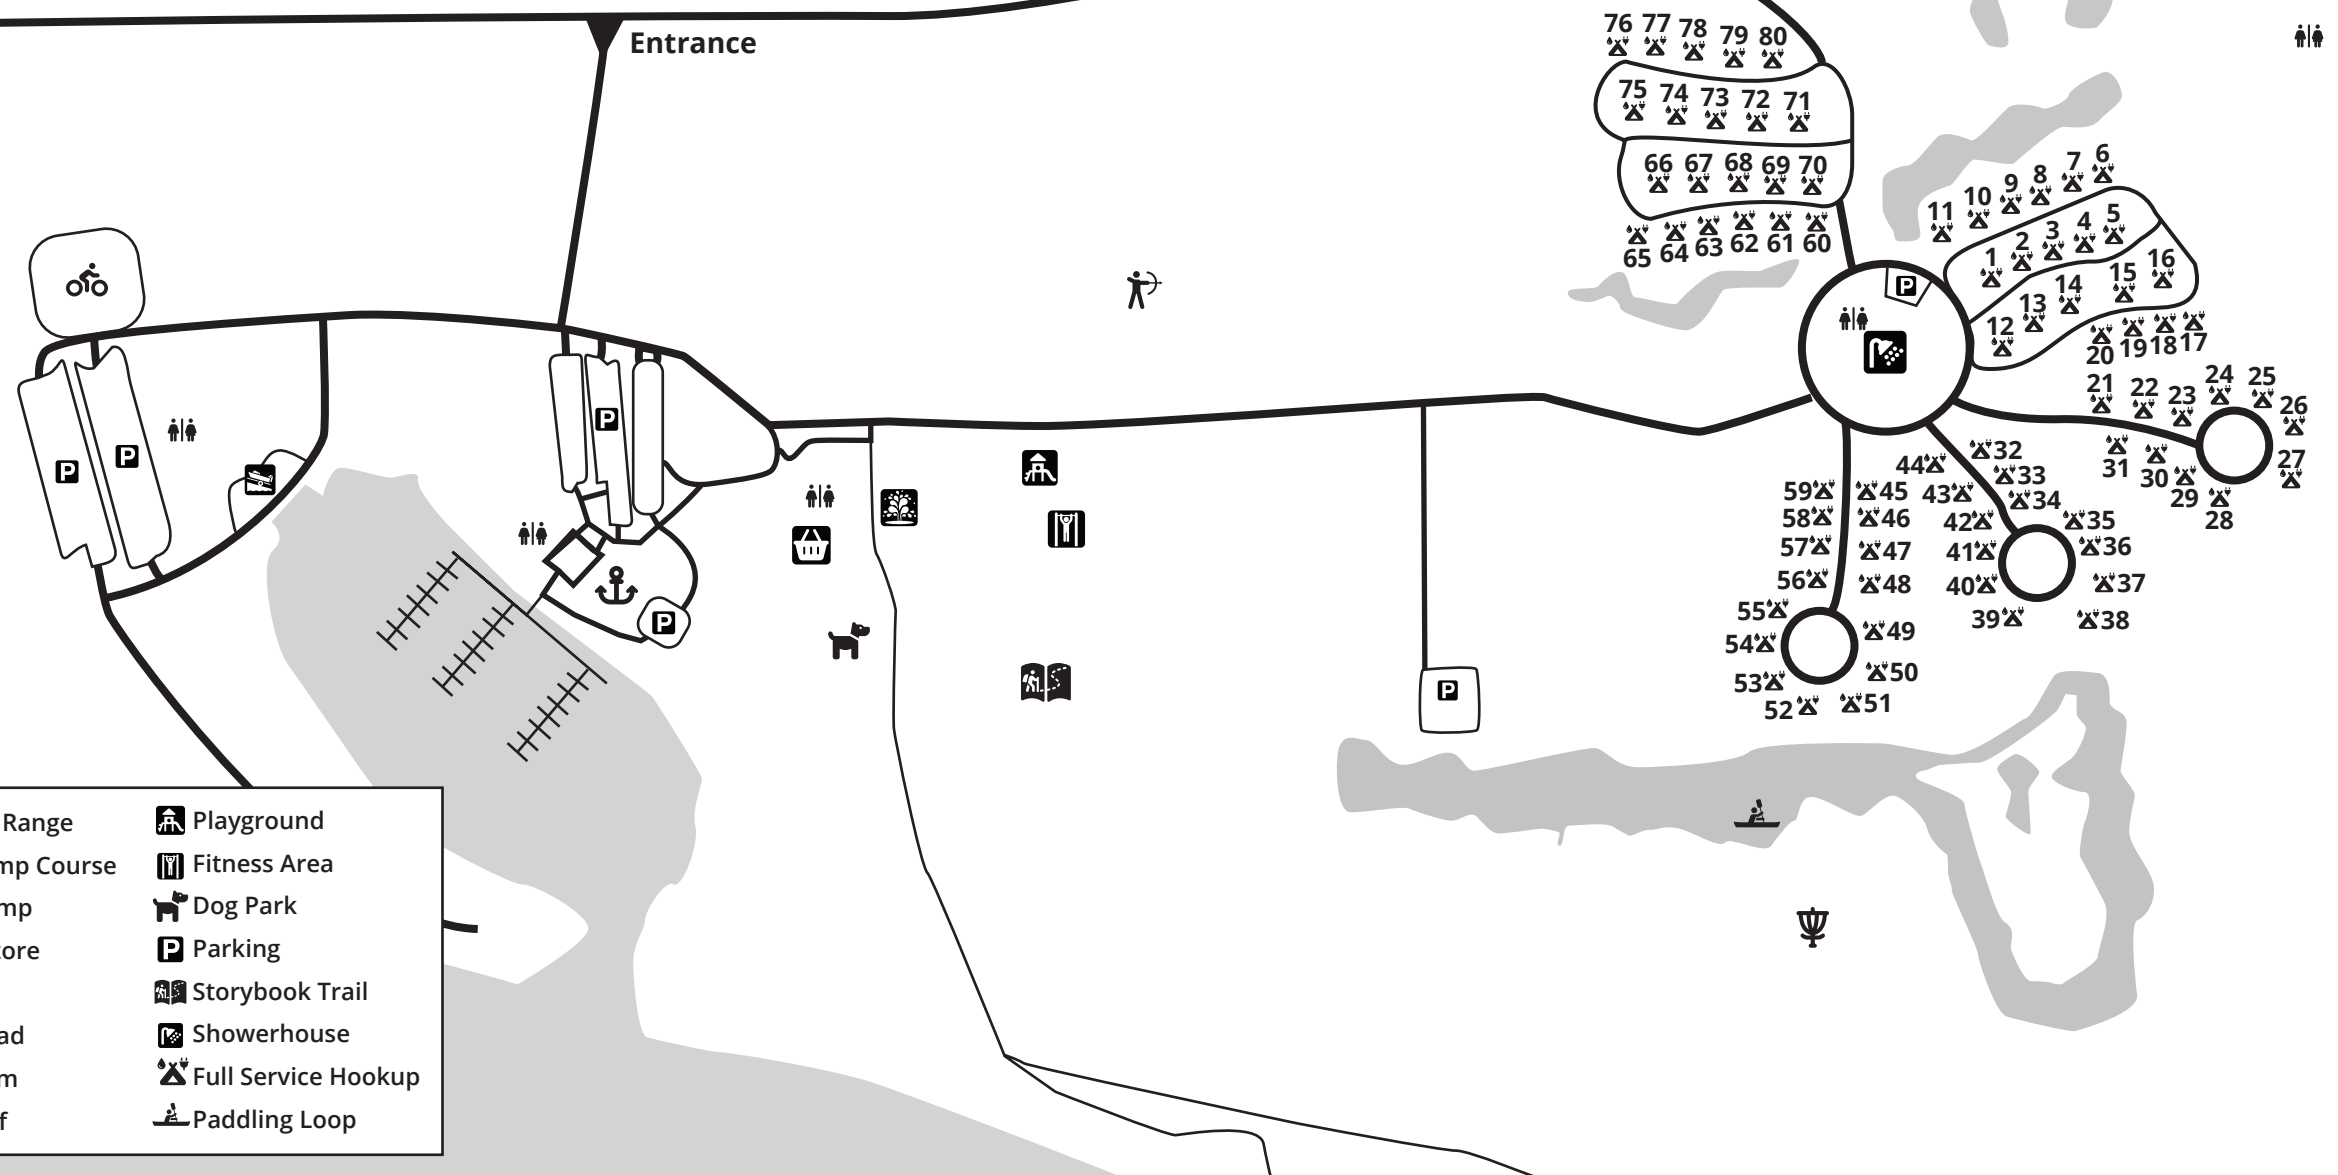

SHAWNEE OHIO RIVER CAMPGROUND

11152 US-52
Stout, OH 45684

Park Office: (740) 858-6652
Campground: (740) 858-6681 Ext 3
Reservations: (866) 644-6727

Reservation Website: reserveohio.com

US 52

Campground Exit Only

US 52

Entrance

LEGEND

- | | |
|------------------|---------------------|
| Archery Range | Playground |
| Bike Pump Course | Fitness Area |
| Boat Ramp | Dog Park |
| Camp Store | Parking |
| Marina | Storybook Trail |
| Splashpad | Showerhouse |
| Restroom | Full Service Hookup |
| Disc Golf | Paddling Loop |