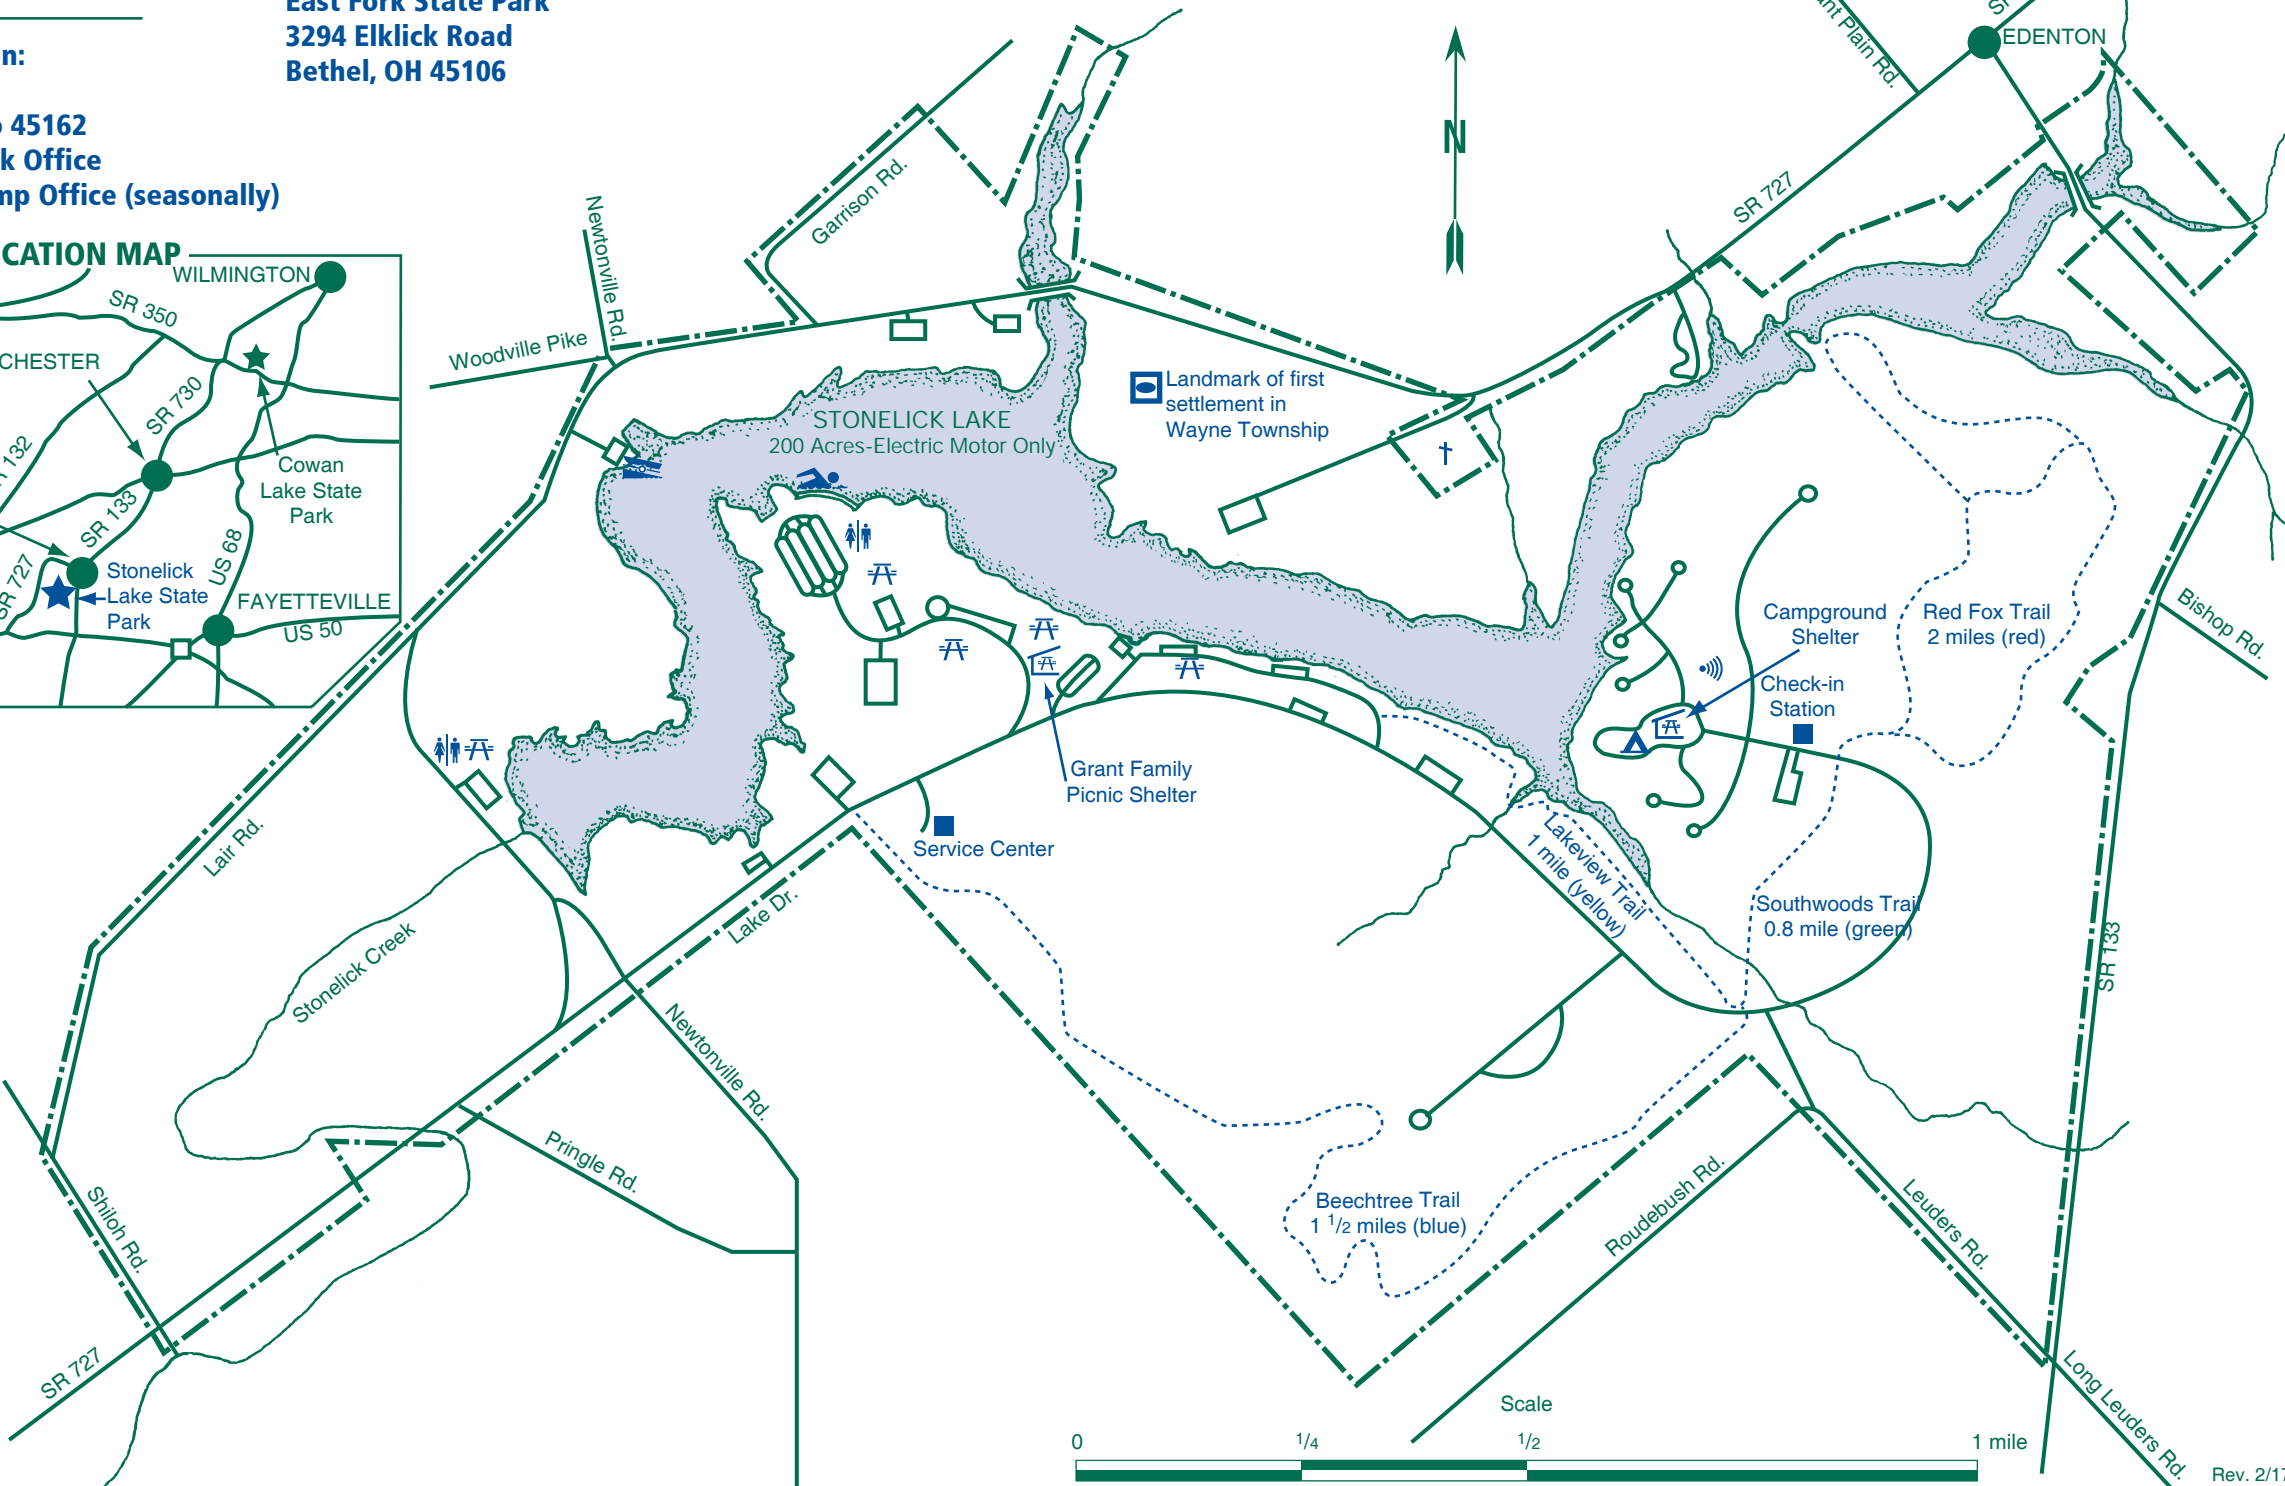

Stonelick State Park

Camp Office location:
 2895 Lake Drive
 Pleasant Plain, Ohio 45162
 (513) 734-4323 - Park Office
 (513) 625-6593 - Camp Office (seasonally)

Administrative office:
 East Fork State Park
 3294 Ellick Road
 Bethel, OH 45106

LEGEND

- Park Office
- Picnic Area
- Picnic Shelter
- Latrine
- Campground
- Launch Ramp
- Beach
- Amphitheater
- Hiking Trail
- Park Boundary
- Cemetery