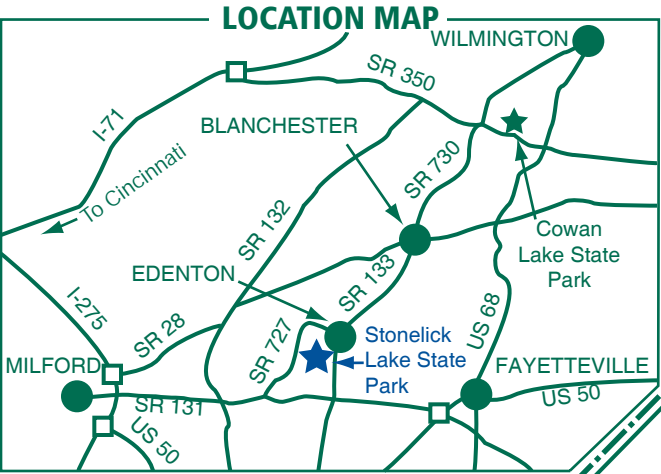

Stonelick State Park

Camp Office location:
 2895 Lake Drive
 Pleasant Plain, Ohio 45162
 (513) 734-4323 - Park Office
 (513) 625-6593 - Camp Office (seasonally)

Administrative office:
 East Fork State Park
 3294 Ellick Road
 Bethel, OH 45106

LEGEND

- Park Office
- Picnic Area
- Picnic Shelter
- Latrine
- Campground
- Launch Ramp
- Beach
- Amphitheater
- Hiking Trail
- Park Boundary
- Cemetery