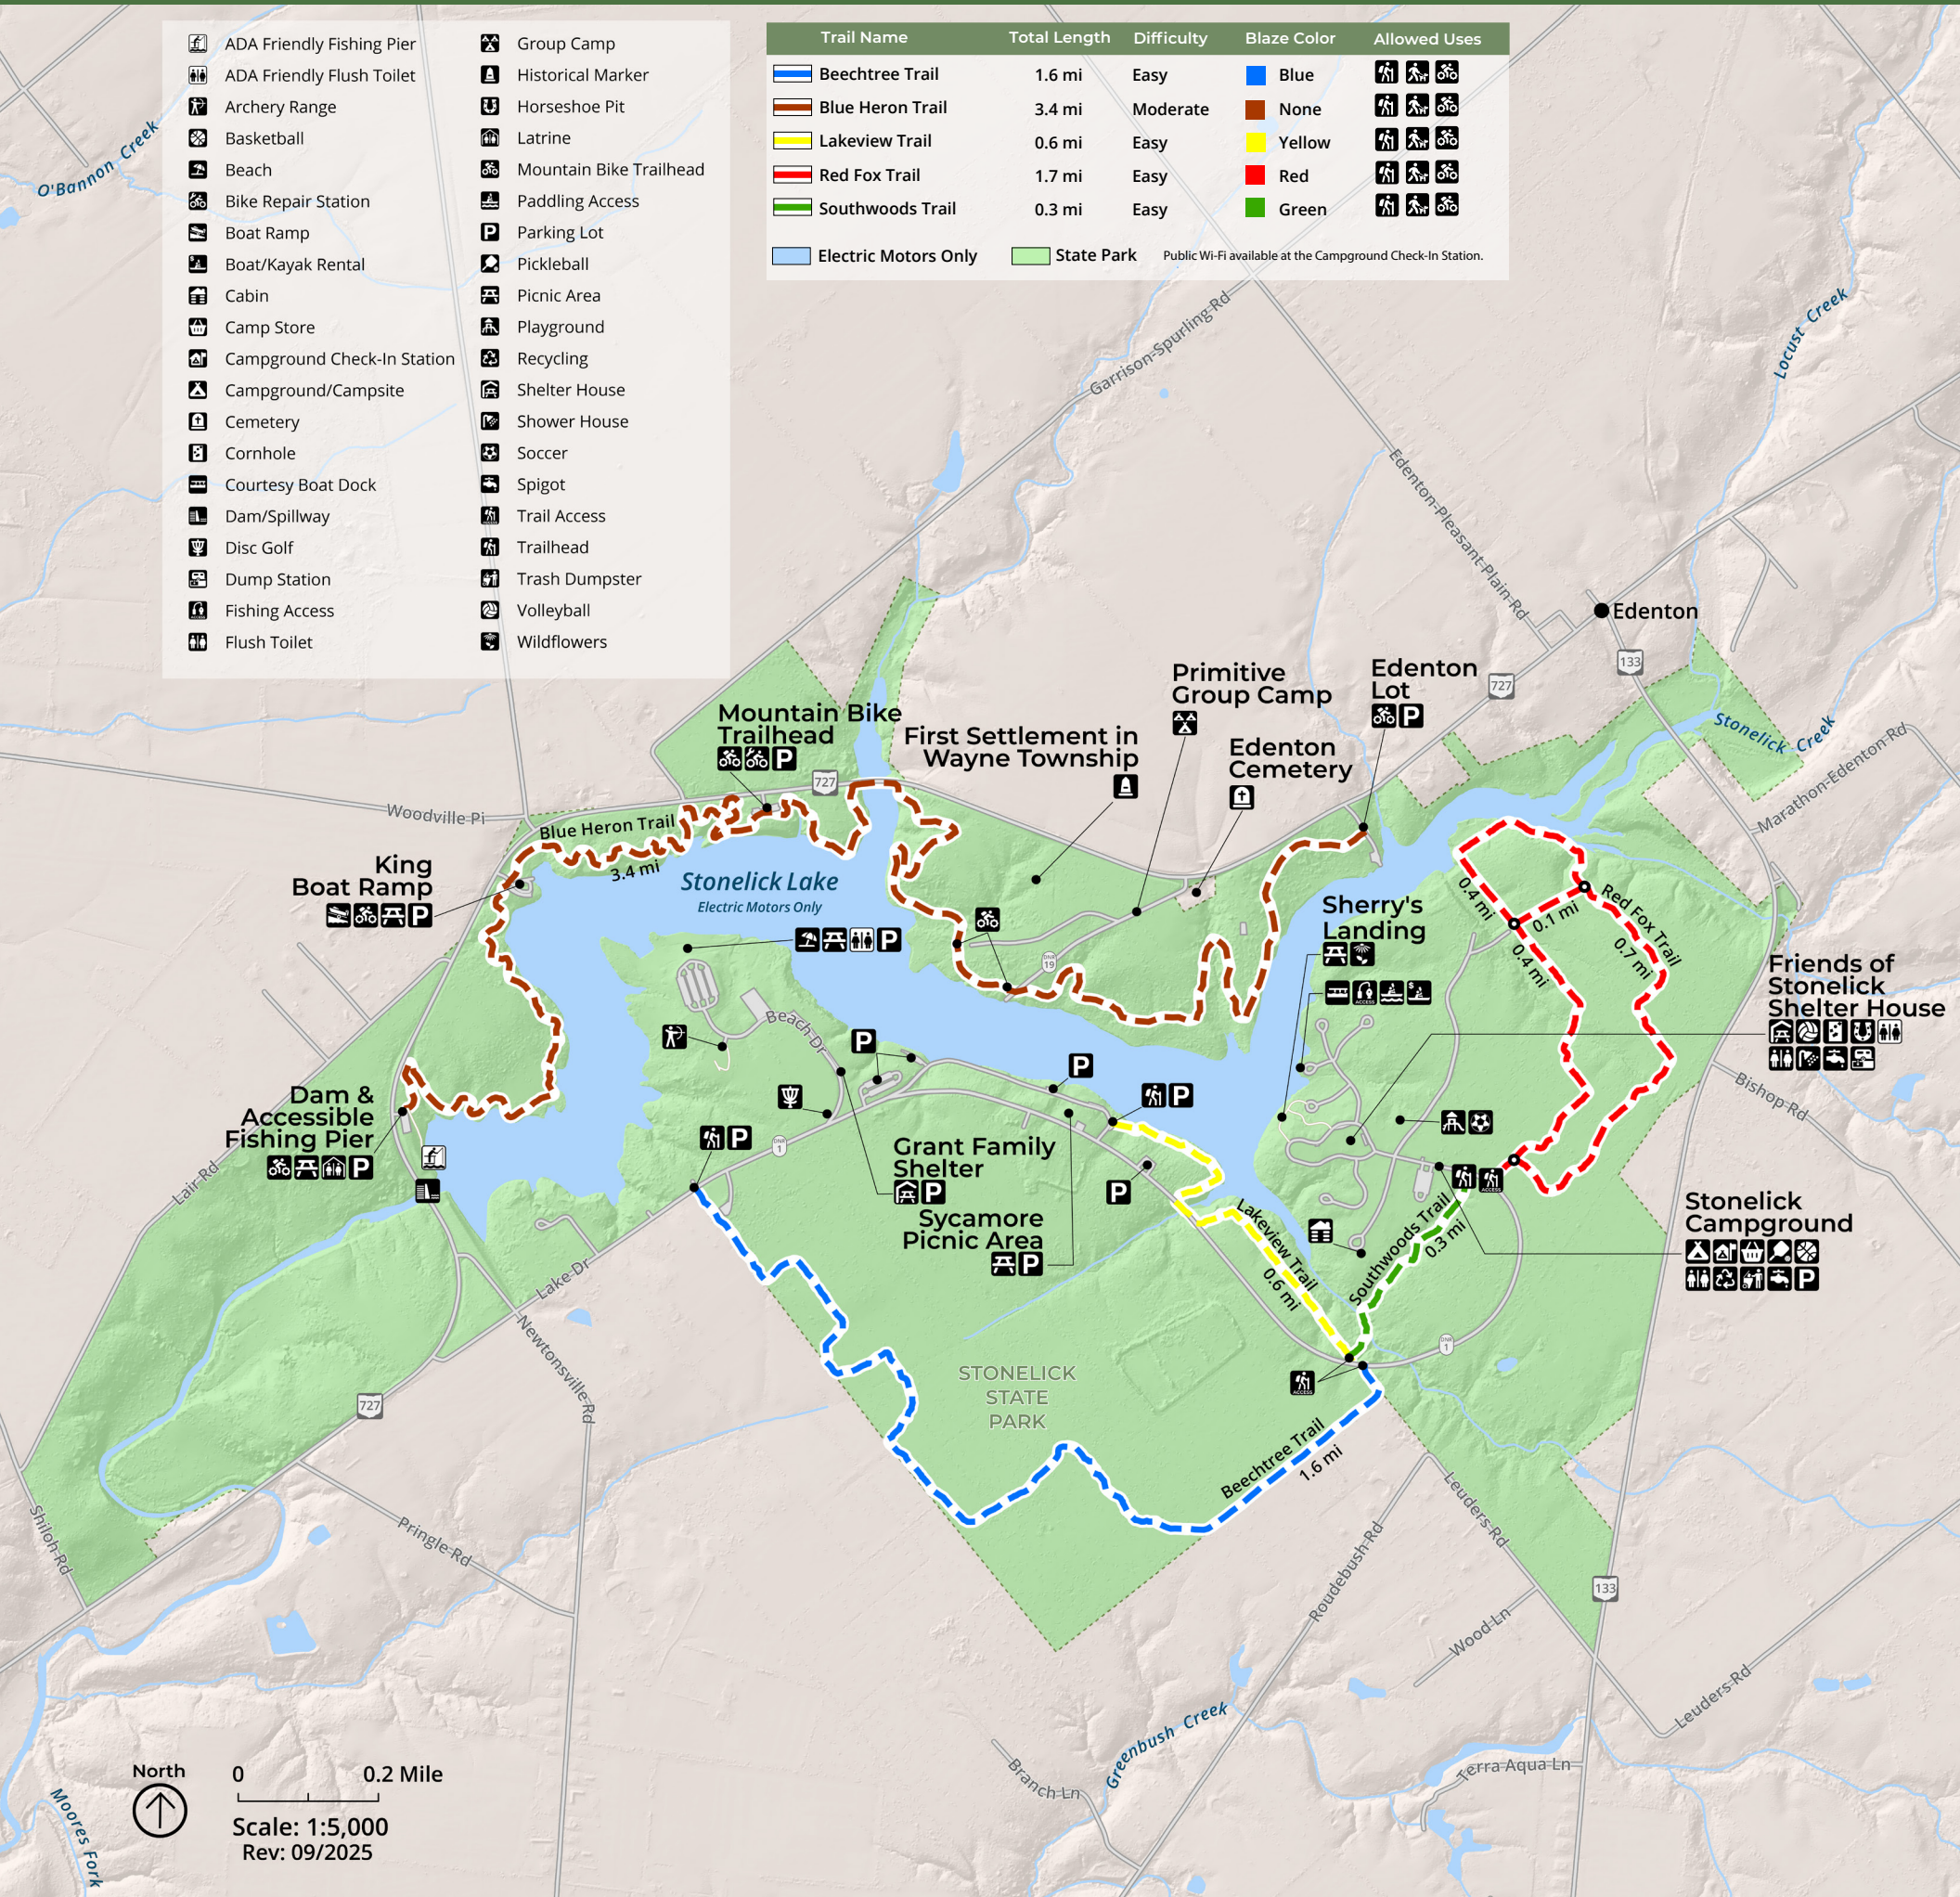

STONELICK PARK MAP

North
 0 0.2 Mile
 Scale: 1:5,000
 Rev: 09/2025

CONSIDER THE DIFFICULTY OF TRAILS.

DOGS MUST BE LEASHED AT ALL TIMES IN THE PARK. PLEASE PICK UP AFTER YOUR PET.

PACK OUT WHAT YOU PACK IN AND DISPOSE OF TRASH.

GIVE AUDIBLE WARNING WHEN PASSING ANOTHER CYCLIST OR HIKER ON THE TRAIL.

EMERGENCIES CALL 911

NON-EMERGENCIES CALL #ODNR FOR NATURAL RESOURCES OFFICER