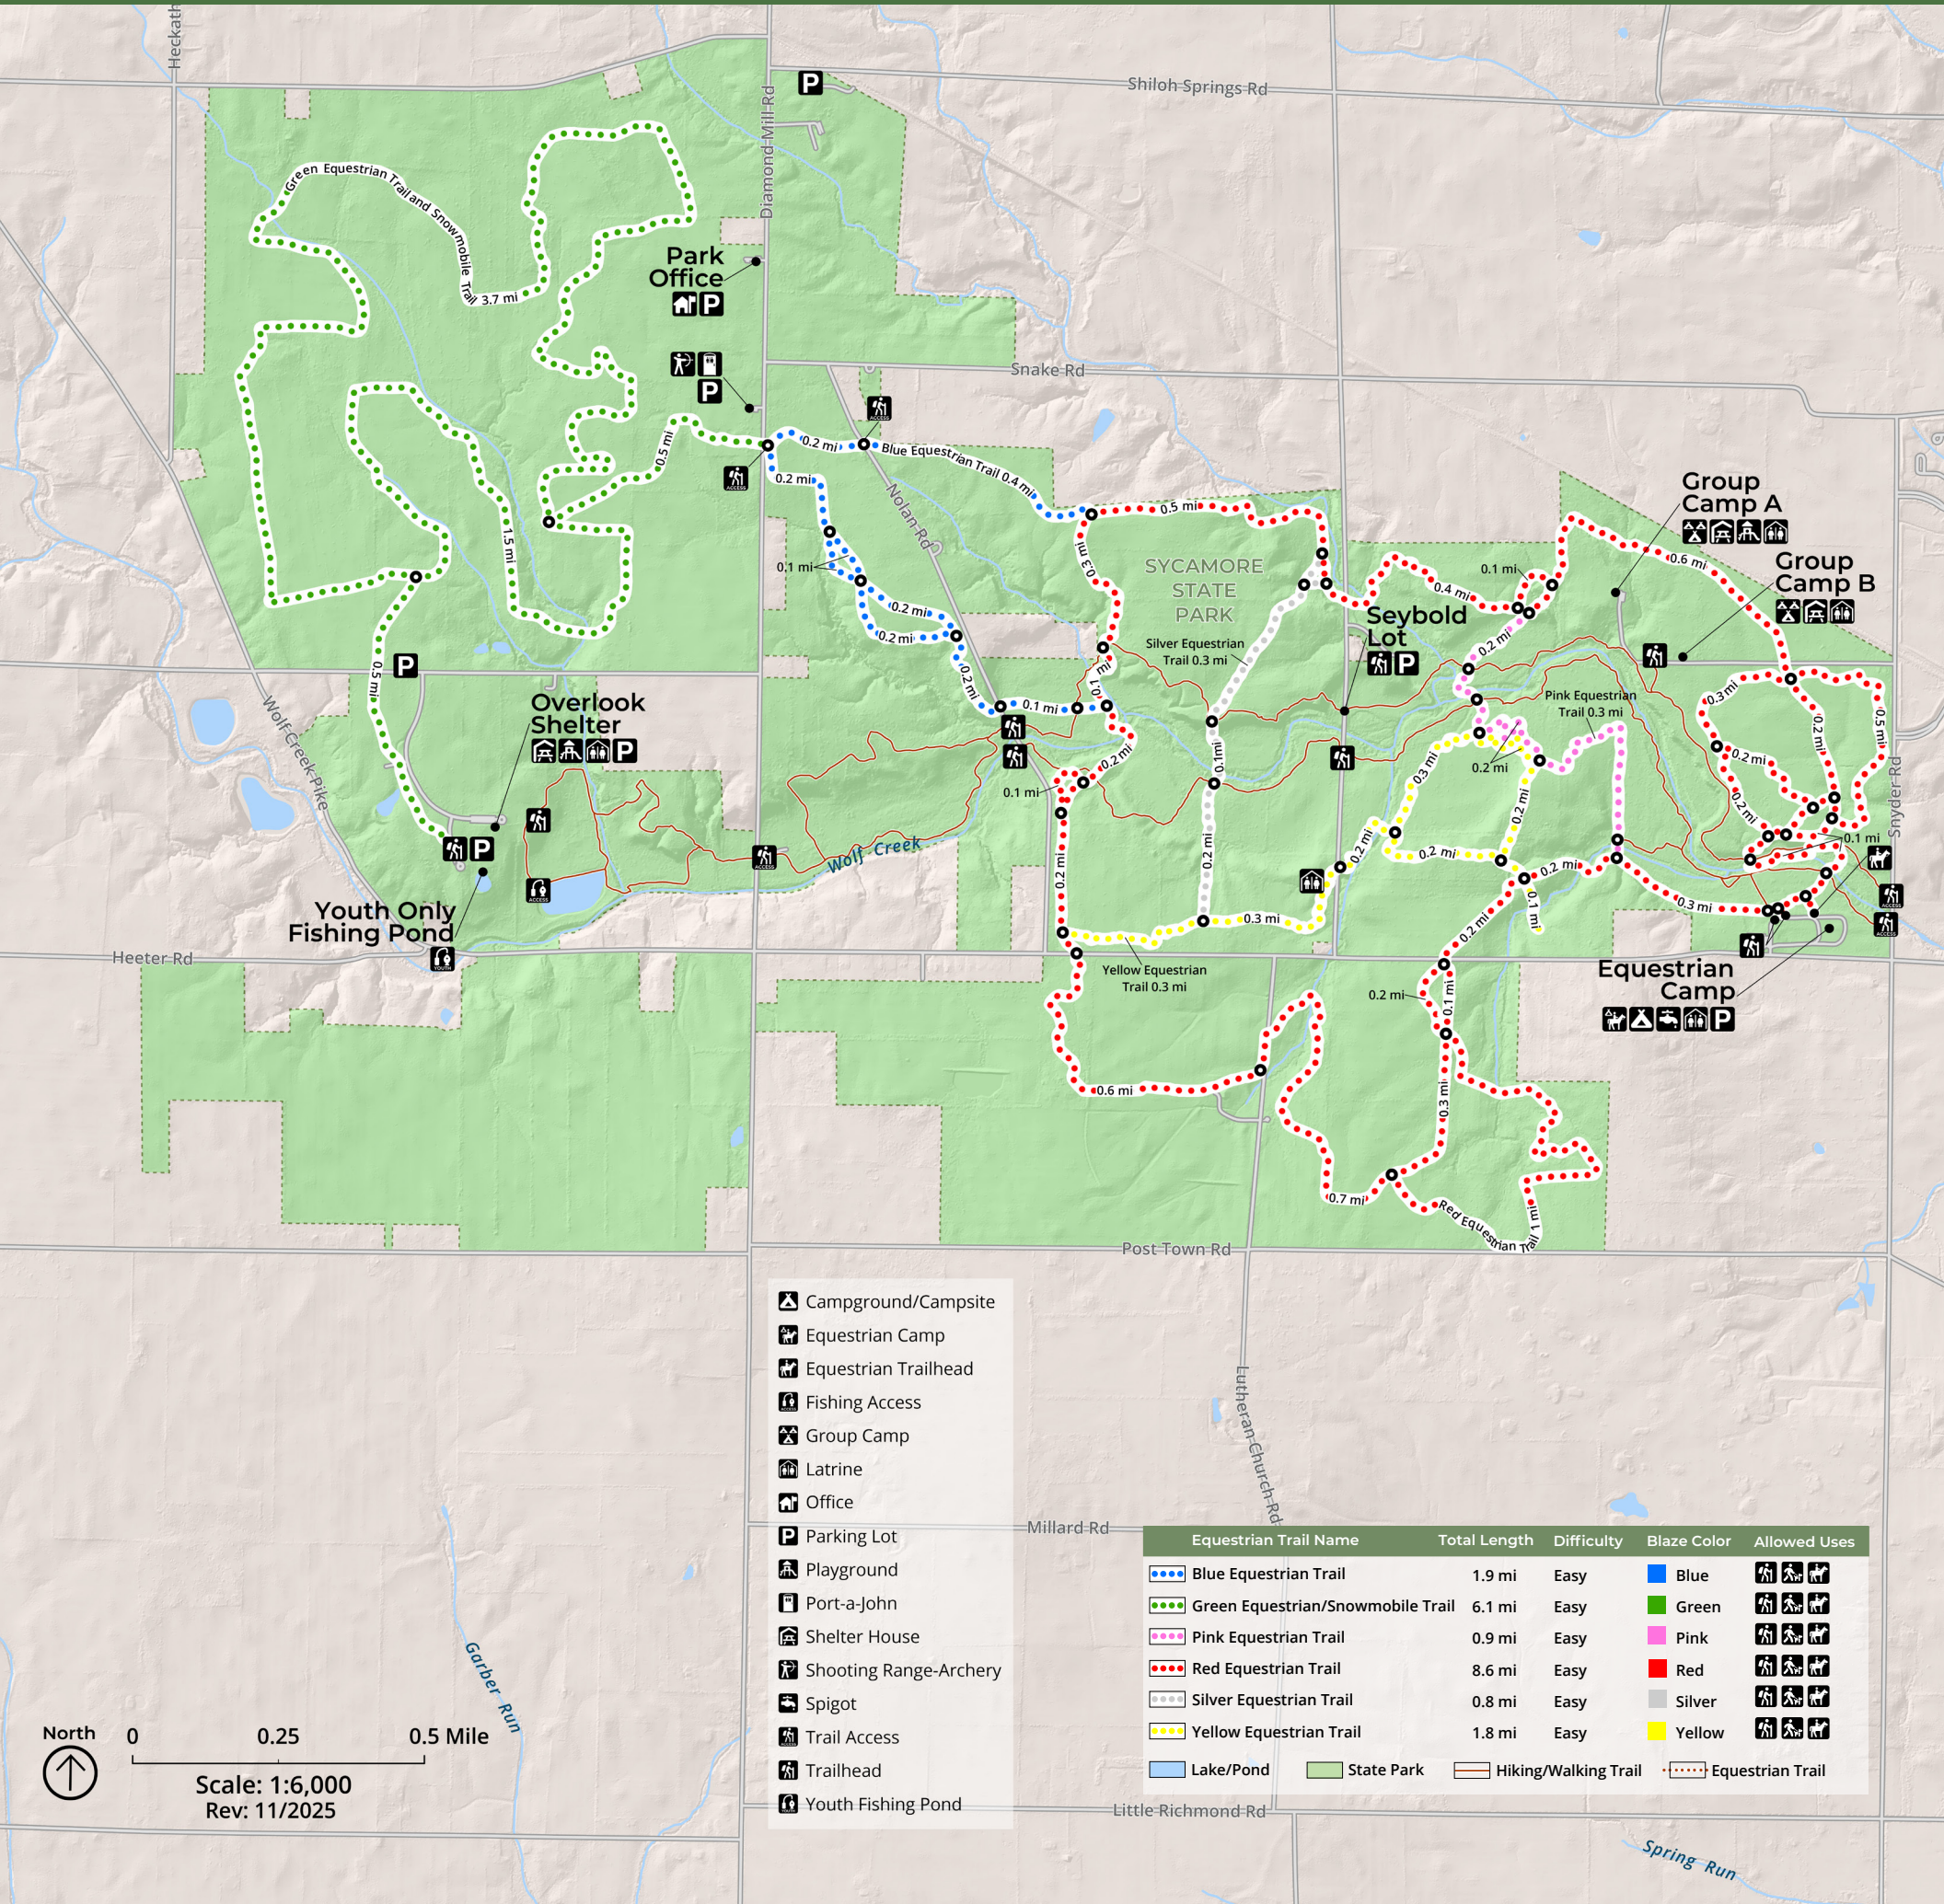

SYCAMORE EQUESTRIAN MAP

RIDERS SHOULD BE CAUTIOUS WHEN CROSSING TRAILS. BE ALERT FOR HIKERS AND MOUNTAIN BIKERS.

STAY ON DESIGNATED TRAILS TO PREVENT UNEXPECTED ENCOUNTERS AND ECOSYSTEM DAMAGE.

HELP OTHERS TO ACT SAFELY. ASK THEM TO MOVE TO THE DOWNHILL SIDE OF THE TRAIL SO YOU CAN PASS; HORSES PERCEIVE UPSLOPE CREATURES TO BE PREDATORS.

EMERGENCIES CALL 911

NON-EMERGENCIES CALL #ODNR FOR A NATURAL RESOURCES OFFICER