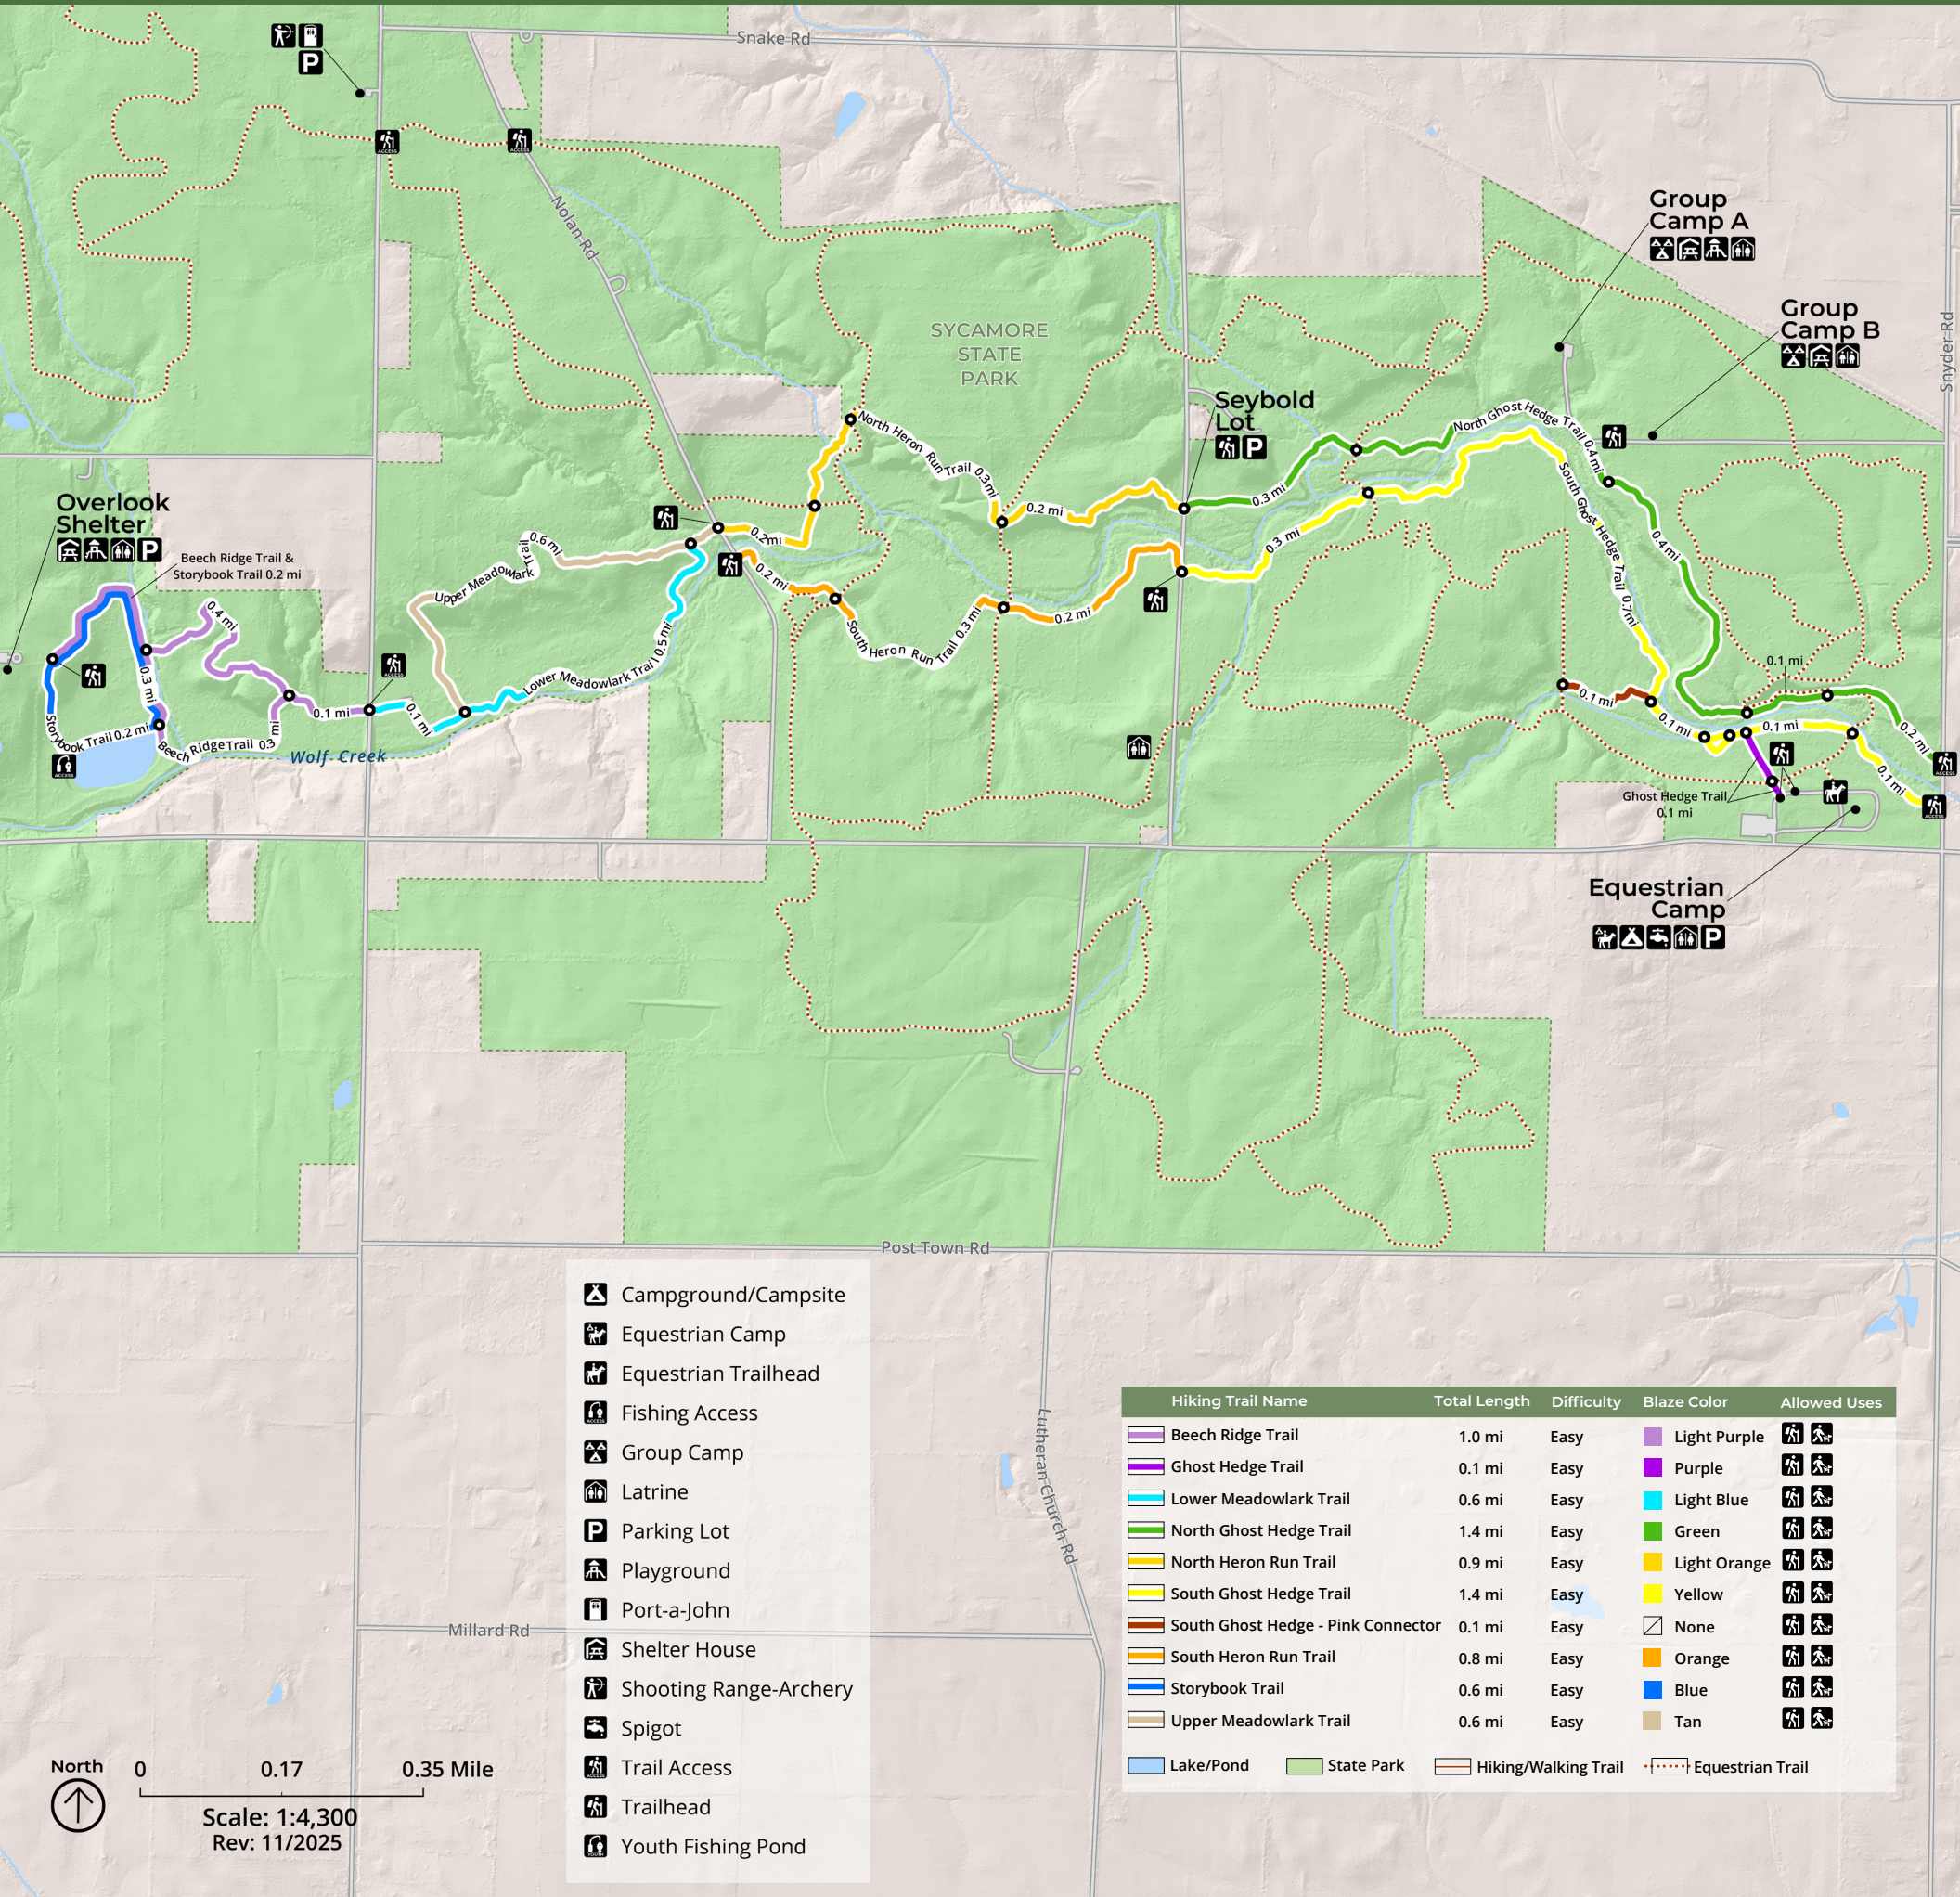

SYCAMORE HIKING MAP

STAY ON MARKED TRAILS.

DOGS MUST BE LEASHED AT ALL TIMES IN THE PARK. PLEASE PICK UP AFTER YOUR PET.

PACK OUT WHAT YOU PACK IN AND DISPOSE OF TRASH.

TAKE ONLY PHOTOS, LEAVE ONLY FOOTPRINTS.

EMERGENCIES CALL 911

NON-EMERGENCIES CALL #ODNR FOR NATURAL RESOURCES OFFICER