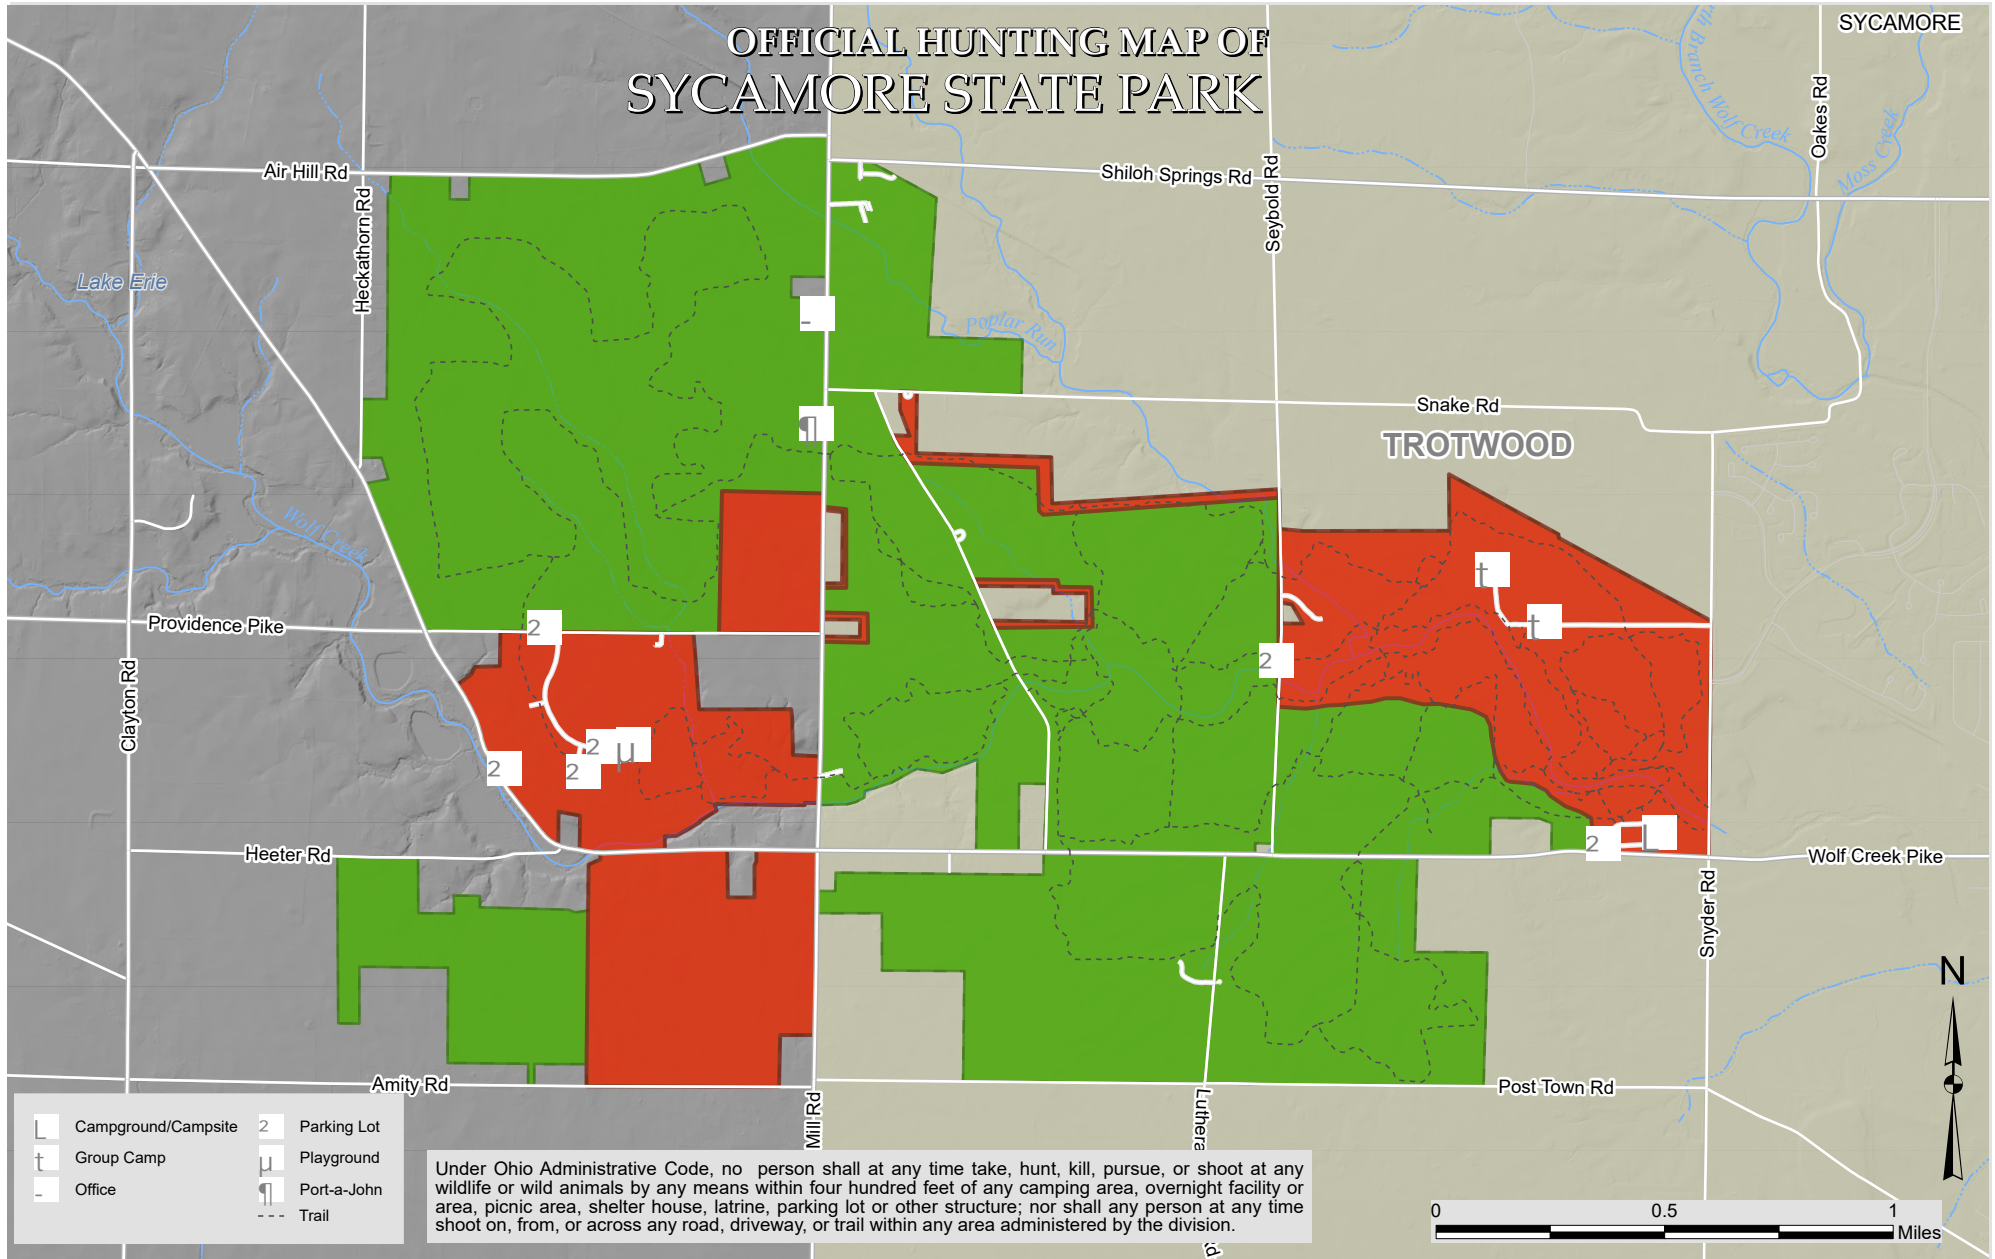

OFFICIAL HUNTING MAP OF SYCAMORE STATE PARK

Under Ohio Administrative Code, no person shall at any time take, hunt, kill, pursue, or shoot at any wildlife or wild animals by any means within four hundred feet of any camping area, overnight facility or area, picnic area, shelter house, latrine, parking lot or other structure; nor shall any person at any time shoot on, from, or across any road, driveway, or trail within any area administered by the division.

 Hunting permitted in accordance with Ohio Hunting and Trapping Regulations

 Closed to Hunting

OFFICIAL HUNTING MAP – for hunting and/or trapping of game birds, Game quadrupeds and furbearing animals (Further subject to Wildlife Orders then in effect.)

Dolan Coble
Chief, Division of Parks and Watercraft

EFFECTIVE DATE: 10/29/2025 **DATE POSTED:** 9/29/2025

THIS HUNTING MAP IS SUBJECT TO CHANGE. THE CURRENT OFFICIAL HUNTING MAP WILL BE POSTED AT THE PARK OFFICE AT LEAST 30 DAYS IN ADVANCE OF THE EFFECTIVE DATE OF ANY CHANGES.