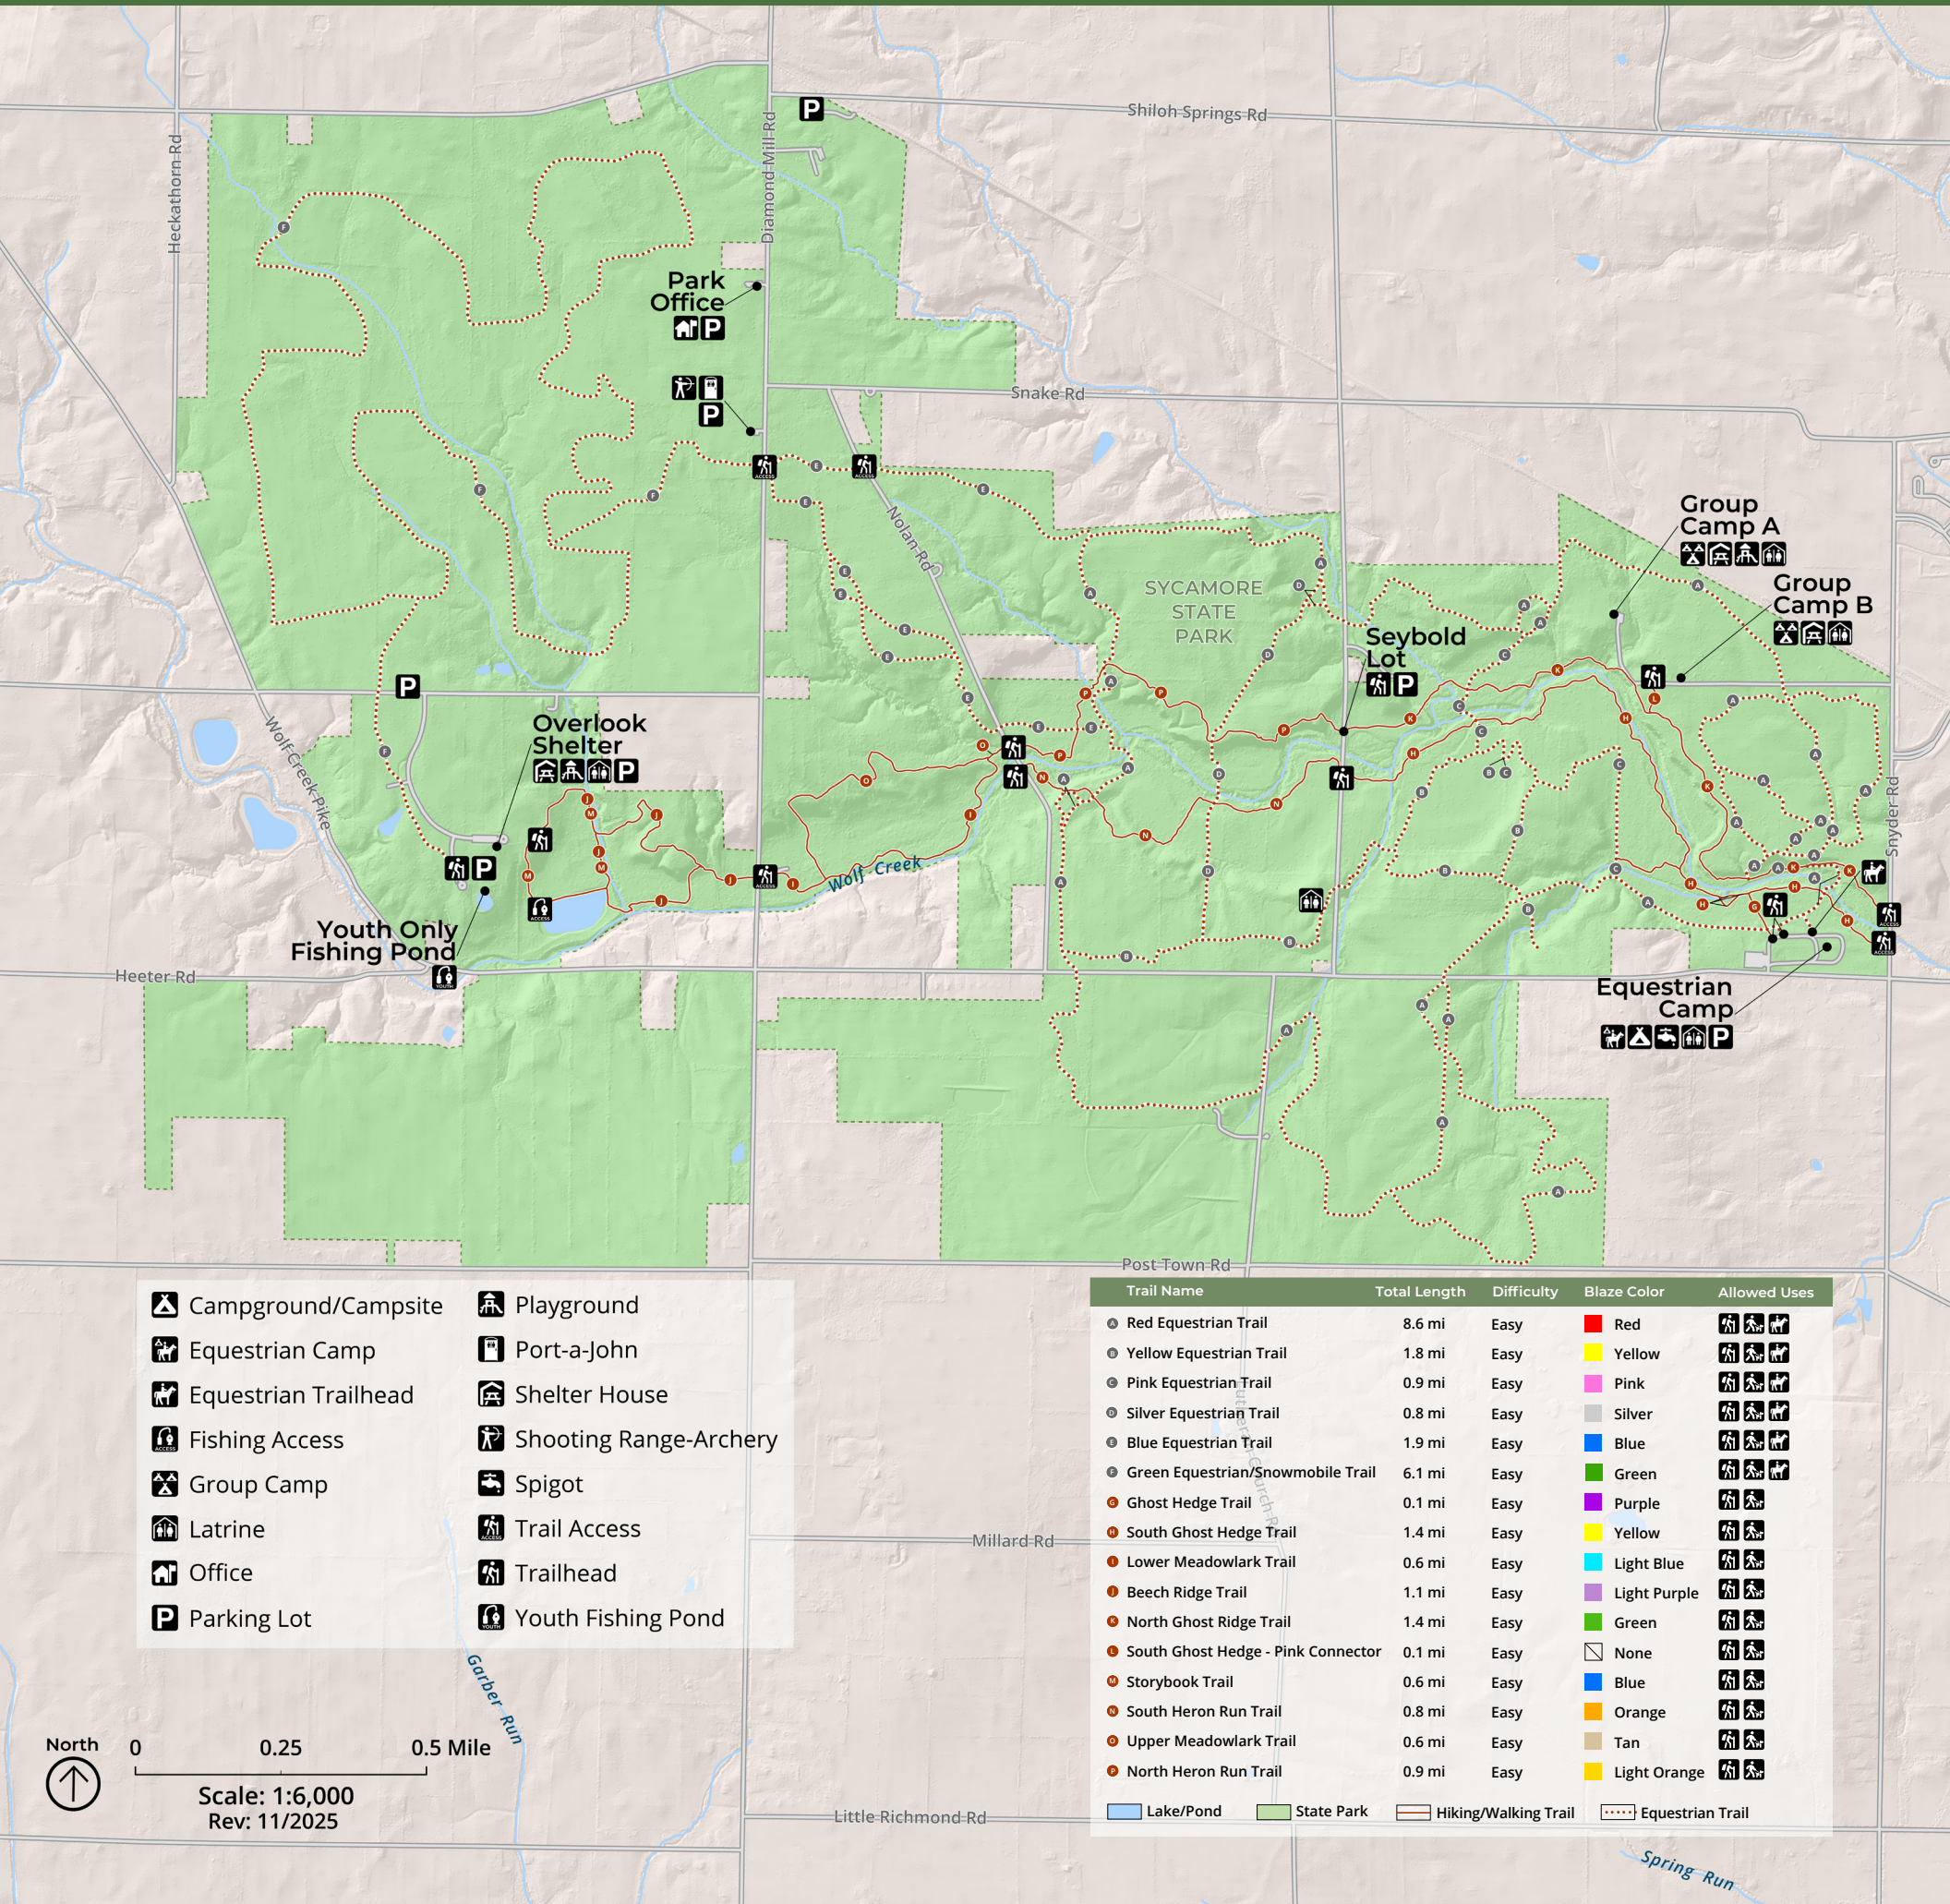

# SYCAMORE PARK MAP

STAY ON MARKED TRAILS.

DOGS MUST BE LEASHED AT ALL TIMES IN THE PARK. PLEASE PICK UP AFTER YOUR PET.

PACK OUT WHAT YOU PACK IN AND DISPOSE OF TRASH.

TAKE ONLY PHOTOS, LEAVE ONLY FOOTPRINTS.

EMERGENCIES CALL 911

NON-EMERGENCIES CALL #ODNR FOR NATURAL RESOURCES OFFICER